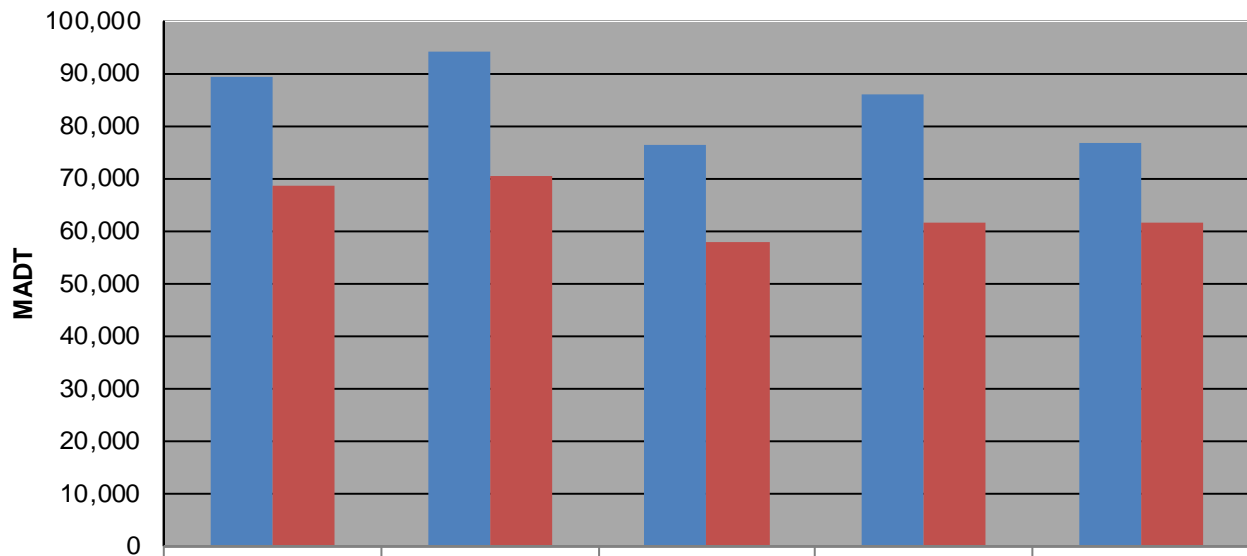

Weekday/Weekend Monthly Average Daily Traffic ('13-'17)

	Dec-13	Dec-14	Dec-15	Dec-16	Dec-17
Weekday	89,416	94,126	76,259	86,102	76,911
Weekend	68,544	70,394	57,710	61,730	61,560