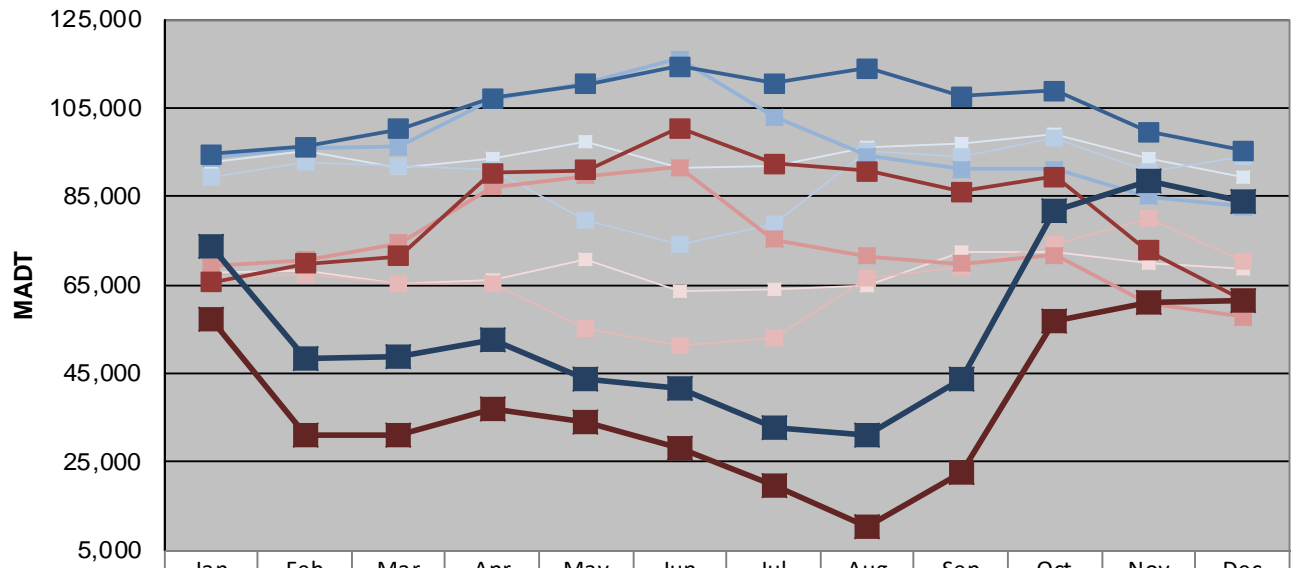

MONTHLY REPORT, STATION NO. 405 (ATR)

DECEMBER 2017

Station Measurement: VOLUME		
Route: TH 169	Route Direction: N/S	Lanes: 4
County: Hennepin		Closest City: St Louis Park
Functional Class: Urban Principal Arterial - Other Freeways or Expressways		
Location: N OF MSAS296 (CEDAR LAKE RD) IN ST LOUIS PARK		
Ref Post: 128+00.870	True Mile: 126.71	Sequence No. 9883
Volume: 2,384,239		MADT: 76,911
Weekday (M-F) MADT: 76,911		Weekend (Sa-Su) MADT: 61,560

Note: Decrease in traffic June to August 2013, May to July 2014, December 2015, and January to November 2017 due to construction on TH 169... Increase in traffic April to July 2015 and June to October 2016 due to detour from TH 100

Weekday (WD)/Weekend (WE) Monthly Average Daily Traffic

	Jan	Feb	Mar	Apr	May	Jun	Jul	Aug	Sep	Oct	Nov	Dec
'13 WD	92,596	95,332	91,314	93,474	97,552	91,436	91,964	96,318	97,086	99,082	93,484	89,416
'13 WE	67,682	68,204	65,260	66,224	70,580	63,622	63,984	65,062	72,598	72,330	69,892	68,544
'14 WD	89,146	92,618	92,010	90,872	79,712	74,122	78,754	95,444	93,860	98,234	90,472	94,126
'14 WE	66,634	67,396	65,258	65,418	55,340	51,354	53,202	66,702	69,192	74,266	80,232	70,394
'15 WD	93,690	95,796	96,240	106,676	110,710	115,996	102,972	94,048	91,062	91,164	85,098	82,608
'15 WE	69,256	70,598	74,480	87,124	89,608	91,604	75,216	71,574	69,916	71,792	60,778	57,710
'16 WD	94,498	96,204	100,150	107,248	110,370	114,386	110,626	113,858	107,692	108,798	99,636	95,448
'16 WE	65,538	69,816	71,462	90,258	90,998	100,518	92,494	90,690	86,018	89,518	72,858	61,730
'17 WD	73,794	48,290	48,850	52,562	43,636	41,578	32,830	31,080	43,562	81,784	88,344	83,924
'17 WE	57,142	31,128	30,916	36,948	33,996	28,326	19,702	10,496	22,498	56,998	61,008	61,560

Note: 'Weekday' defined as Monday-Friday, 'Weekend' defined as Saturday-Sunday

Weekday/Weekend Monthly Average Daily Traffic ('13-'17)

	Dec-13	Dec-14	Dec-15	Dec-16	Dec-17
Weekday	89,416	94,126	76,259	86,102	76,911
Weekend	68,544	70,394	57,710	61,730	61,560