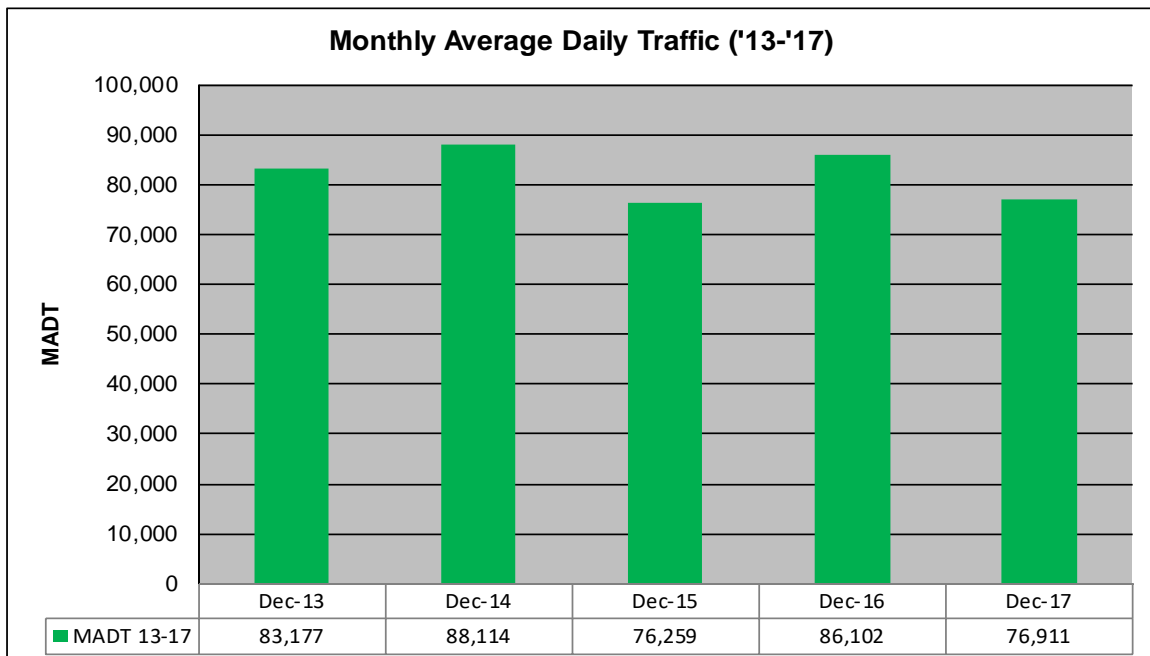

Note: Decrease in traffic June to August 2013, May to July 2014, December 2015, and January to November 2017 due to construction on TH 169... Increase in traffic April to July 2015 and June to October 2016 due to detour from TH 100

Weekday (WD)/Weekend (WE) Monthly Average Daily Traffic

	Jan	Feb	Mar	Apr	May	Jun	Jul	Aug	Sep	Oct	Nov	Dec
'13 WD	92,596	95,332	91,314	93,474	97,552	91,436	91,964	96,318	97,086	99,082	93,484	89,416
'13 WE	67,682	68,204	65,260	66,224	70,580	63,622	63,984	65,062	72,598	72,330	69,892	68,544
'14 WD	89,146	92,618	92,010	90,872	79,712	74,122	78,754	95,444	93,860	98,234	90,472	94,126
'14 WE	66,634	67,396	65,258	65,418	55,340	51,354	53,202	66,702	69,192	74,266	80,232	70,394
'15 WD	93,690	95,796	96,240	106,676	110,710	115,996	102,972	94,048	91,062	91,164	85,098	82,608
'15 WE	69,256	70,598	74,480	87,124	89,608	91,604	75,216	71,574	69,916	71,792	60,778	57,710
'16 WD	94,498	96,204	100,150	107,248	110,370	114,386	110,626	113,858	107,692	108,798	99,636	95,448
'16 WE	65,538	69,816	71,462	90,258	90,998	100,518	92,494	90,690	86,018	89,518	72,858	61,730
'17 WD	73,794	48,290	48,850	52,562	43,636	41,578	32,830	31,080	43,562	81,784	88,344	83,924
'17 WE	57,142	31,128	30,916	36,948	33,996	28,326	19,702	10,496	22,498	56,998	61,008	61,560

Note: 'Weekday' defined as Monday-Friday, 'Weekend' defined as Saturday-Sunday

Weekday/Weekend Monthly Average Daily Traffic ('13-'17)

	Dec-13	Dec-14	Dec-15	Dec-16	Dec-17
Weekday	89,416	94,126	76,259	86,102	76,911
Weekend	68,544	70,394	57,710	61,730	61,560