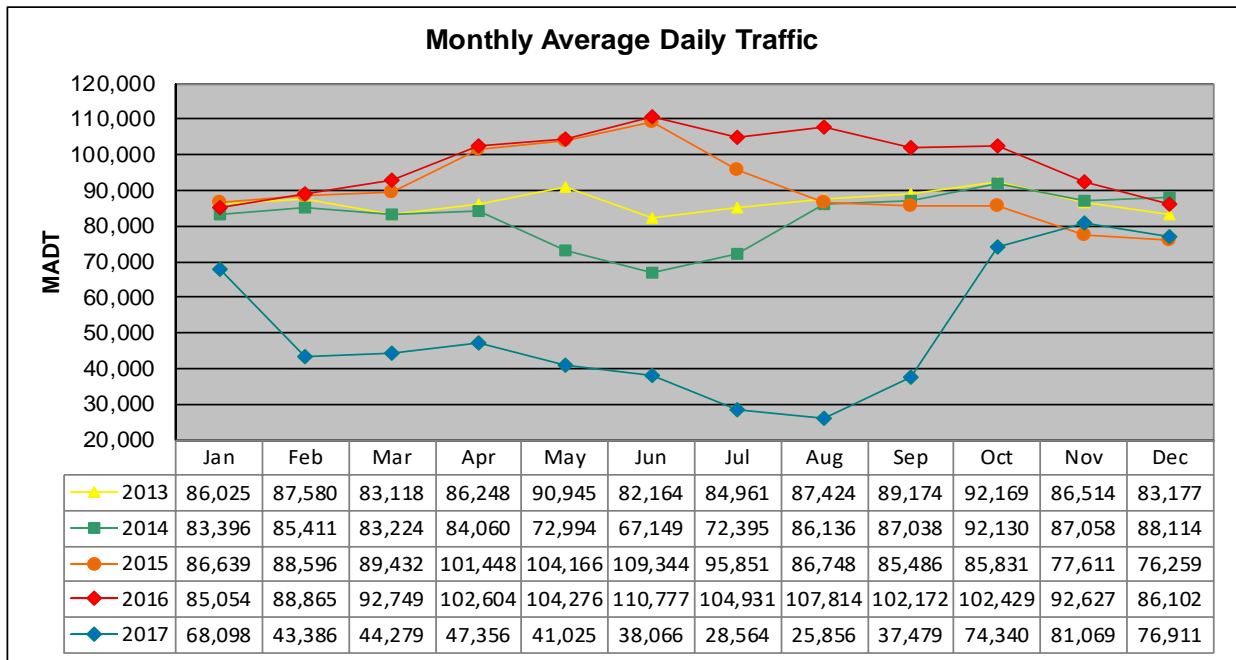

MONTHLY REPORT, STATION NO. 405 (ATR)

DECEMBER 2017

Station Measurement: VOLUME		
Route: TH 169	Route Direction: N/S	Lanes: 4
County: Hennepin		Closest City: St Louis Park
Functional Class: Urban Principal Arterial - Other Freeways or Expressways		
Location: N OF MSAS296 (CEDAR LAKE RD) IN ST LOUIS PARK		
Ref Post: 128+00.870	True Mile: 126.71	Sequence No. 9883
Volume: 2,384,239		MADT: 76,911
Weekday (M-F) MADT: 76,911		Weekend (Sa-Su) MADT: 61,560

Note: Decrease in traffic June to August 2013, May to July 2014, December 2015, and January to November 2017 due to construction on TH 169... Increase in traffic April to July 2015 and June to October 2016 due to detour from TH 100

Weekday (WD)/Weekend (WE) Monthly Average Daily Traffic

	Jan	Feb	Mar	Apr	May	Jun	Jul	Aug	Sep	Oct	Nov	Dec
'13 WD	92,596	95,332	91,314	93,474	97,552	91,436	91,964	96,318	97,086	99,082	93,484	89,416
'13 WE	67,682	68,204	65,260	66,224	70,580	63,622	63,984	65,062	72,598	72,330	69,892	68,544
'14 WD	89,146	92,618	92,010	90,872	79,712	74,122	78,754	95,444	93,860	98,234	90,472	94,126
'14 WE	66,634	67,396	65,258	65,418	55,340	51,354	53,202	66,702	69,192	74,266	80,232	70,394
'15 WD	93,690	95,796	96,240	106,676	110,710	115,996	102,972	94,048	91,062	91,164	85,098	82,608
'15 WE	69,256	70,598	74,480	87,124	89,608	91,604	75,216	71,574	69,916	71,792	60,778	57,710
'16 WD	94,498	96,204	100,150	107,248	110,370	114,386	110,626	113,858	107,692	108,798	99,636	95,448
'16 WE	65,538	69,816	71,462	90,258	90,998	100,518	92,494	90,690	86,018	89,518	72,858	61,730
'17 WD	73,794	48,290	48,850	52,562	43,636	41,578	32,830	31,080	43,562	81,784	88,344	83,924
'17 WE	57,142	31,128	30,916	36,948	33,996	28,326	19,702	10,496	22,498	56,998	61,008	61,560

Note: 'Weekday' defined as Monday-Friday, 'Weekend' defined as Saturday-Sunday

Weekday/Weekend Monthly Average Daily Traffic ('13-'17)

	Dec-13	Dec-14	Dec-15	Dec-16	Dec-17
Weekday	89,416	94,126	76,259	86,102	76,911
Weekend	68,544	70,394	57,710	61,730	61,560