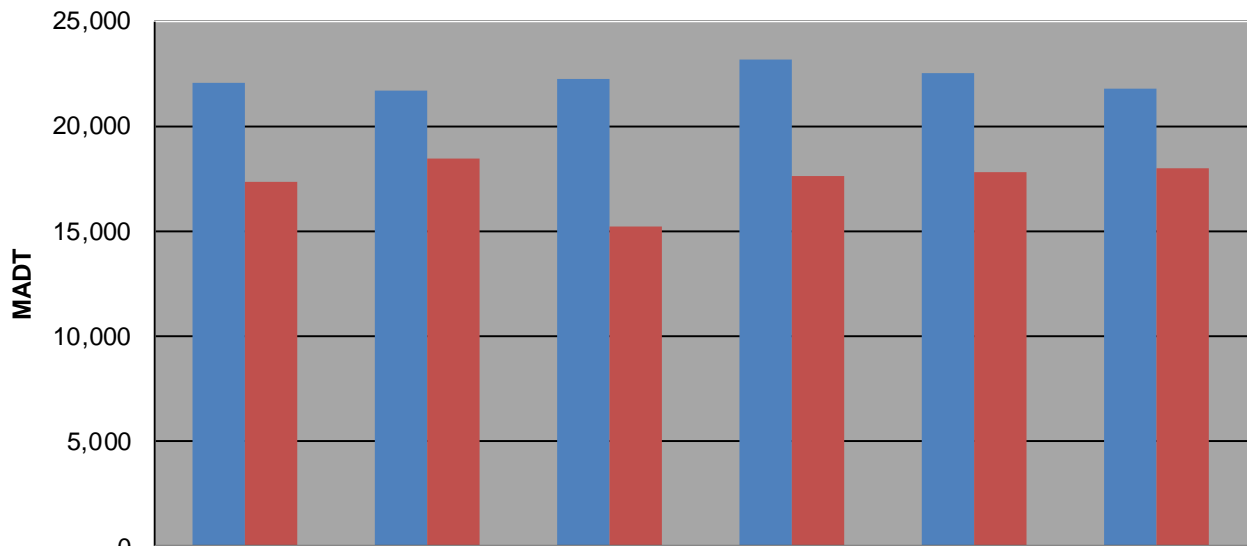

Note: Decrease in traffic October 2011 and July to November 2012 due to construction on I-35E

Weekday (WD)/Weekend (WE) Monthly Average Daily Traffic

	Jan	Feb	Mar	Apr	May	Jun	Jul	Aug	Sep	Oct	Nov	Dec
'08 WD	22,712	22,768	22,846	24,270	25,576	26,586	25,164	25,198	24,096	24,068	23,092	22,038
'08 WE	18,746	18,680	18,842	20,098	20,782	21,830	19,382	18,896	19,720	19,058	18,668	17,342
'09 WD	21,852	22,172	22,418	24,224	25,342	26,580	25,834	25,324	23,772	23,270	22,760	21,716
'09 WE	18,026	18,580	18,600	19,444	21,140	21,052	18,800	19,396	19,046	18,344	18,706	18,400
'10 WD	21,568	21,740	22,592	24,128	25,012	24,970	24,562	24,596	23,320	23,394	22,552	22,192
'10 WE	17,314	18,456	18,714	19,792	20,476	20,868	18,304	19,062	18,972	18,986	17,380	15,228
'11 WD	21,862	21,834	22,018	23,532	24,684	25,740	24,764	25,018	23,956	21,180	22,712	23,170
'11 WE	17,154	17,396	18,020	19,088	20,106	20,864	19,138	19,250	18,760	17,146	16,862	17,606
'12 WD	22,044	22,288	22,900	24,260	24,392	26,106	21,752	19,404	19,626	18,468	20,788	22,498
'12 WE	17,678	17,988	18,876	19,640	19,626	20,710	17,618	14,474	14,746	14,922	15,880	17,840
'13 WD	21,882	22,152	22,138	23,000	24,684	25,996	24,870	25,022	24,360	24,026	22,304	21,790
'13 WE	17,310	17,472	18,208	19,396	20,448	21,010	19,014	19,124	19,408	18,810	17,980	17,970

Note: 'Weekday' defined as Monday-Friday, 'Weekend' defined as Saturday-Sunday

Weekday/Weekend Monthly Average Daily Traffic ('08-'13)

	Dec-08	Dec-09	Dec-10	Dec-11	Dec-12	Dec-13
Weekday	22,038	21,716	22,192	23,170	22,498	21,790
Weekend	17,342	18,400	15,228	17,606	17,840	17,970