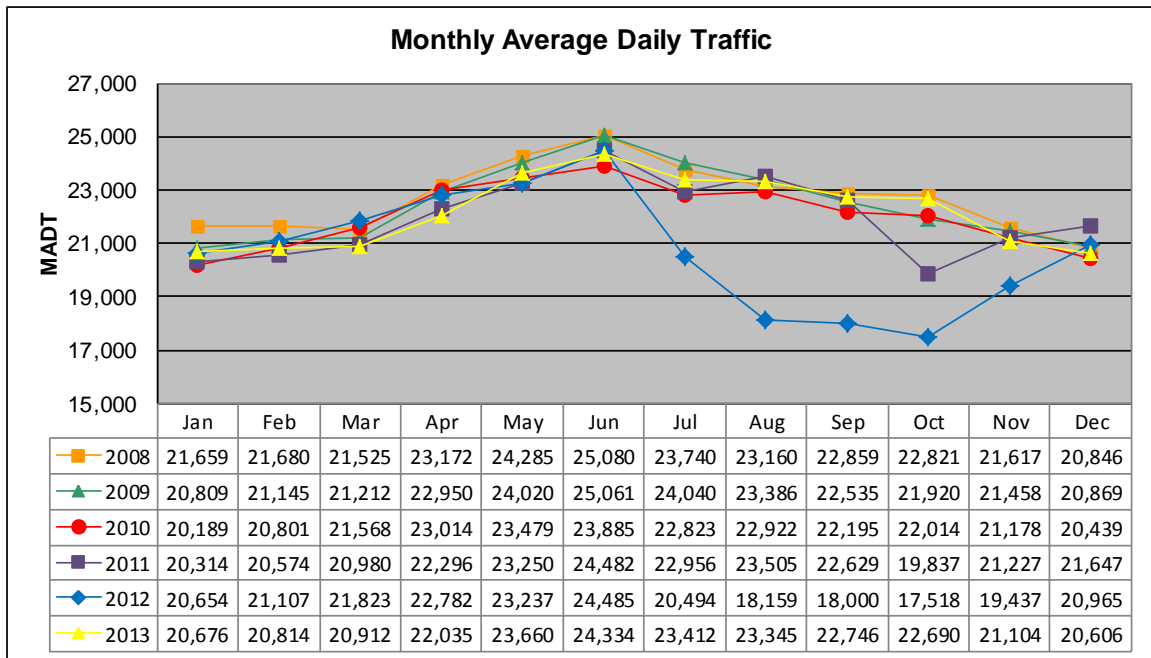

MONTHLY REPORT, STATION NO. 425 (ATR)

DECEMBER 2013

Station Measurement: VOLUME/SPEED/CLASS		
Route: CSAH 32	Route Direction: E/W	Lanes: 4
County: Dakota	Closest City: Eagan	
Functional Class: Urban Minor Arterial		
Location: W OF MSAS109 (JOHNNY CAKE RIDGE RD) IN EAGAN		
Ref Post: 004+00.840	True Mile: 4.84	Sequence No. 9896
Volume: 638,800		MADT: 20,606
Weekday (M-F) MADT: 21,790		Weekend (Sa-Su) MADT: 17,970

Note: Decrease in traffic October 2011 and July to November 2012 due to construction on I-35E

Weekday (WD)/Weekend (WE) Monthly Average Daily Traffic

	Jan	Feb	Mar	Apr	May	Jun	Jul	Aug	Sep	Oct	Nov	Dec
'08 WD	22,712	22,768	22,846	24,270	25,576	26,586	25,164	25,198	24,096	24,068	23,092	22,038
'08 WE	18,746	18,680	18,842	20,098	20,782	21,830	19,382	18,896	19,720	19,058	18,668	17,342
'09 WD	21,852	22,172	22,418	24,224	25,342	26,580	25,834	25,324	23,772	23,270	22,760	21,716
'09 WE	18,026	18,580	18,600	19,444	21,140	21,052	18,800	19,396	19,046	18,344	18,706	18,400
'10 WD	21,568	21,740	22,592	24,128	25,012	24,970	24,562	24,596	23,320	23,394	22,552	22,192
'10 WE	17,314	18,456	18,714	19,792	20,476	20,868	18,304	19,062	18,972	18,986	17,380	15,228
'11 WD	21,862	21,834	22,018	23,532	24,684	25,740	24,764	25,018	23,956	21,180	22,712	23,170
'11 WE	17,154	17,396	18,020	19,088	20,106	20,864	19,138	19,250	18,760	17,146	16,862	17,606
'12 WD	22,044	22,288	22,900	24,260	24,392	26,106	21,752	19,404	19,626	18,468	20,788	22,498
'12 WE	17,678	17,988	18,876	19,640	19,626	20,710	17,618	14,474	14,746	14,922	15,880	17,840
'13 WD	21,882	22,152	22,138	23,000	24,684	25,996	24,870	25,022	24,360	24,026	22,304	21,790
'13 WE	17,310	17,472	18,208	19,396	20,448	21,010	19,014	19,124	19,408	18,810	17,980	17,970

Note: 'Weekday' defined as Monday-Friday, 'Weekend' defined as Saturday-Sunday

Weekday/Weekend Monthly Average Daily Traffic ('08-'13)

	Dec-08	Dec-09	Dec-10	Dec-11	Dec-12	Dec-13
Weekday	22,038	21,716	22,192	23,170	22,498	21,790
Weekend	17,342	18,400	15,228	17,606	17,840	17,970