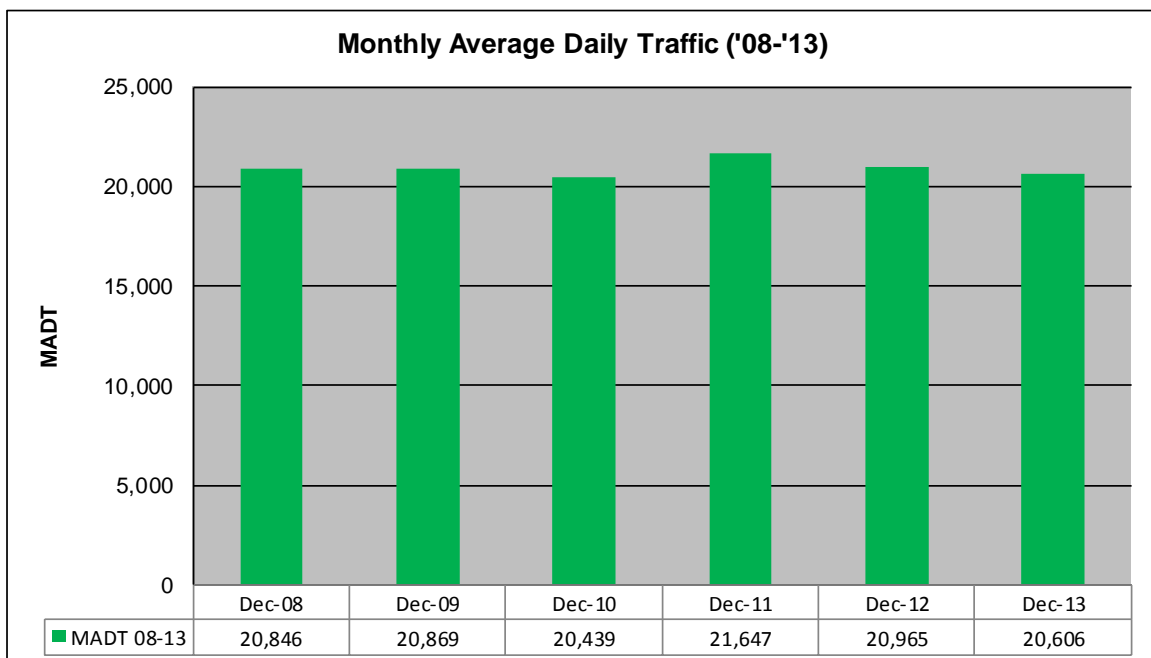

MONTHLY REPORT, STATION NO. 425 (ATR)

DECEMBER 2013

Station Measurement: VOLUME/SPEED/CLASS		
Route: CSAH 32	Route Direction: E/W	Lanes: 4
County: Dakota	Closest City: Eagan	
Functional Class: Urban Minor Arterial		
Location: W OF MSAS109 (JOHNNY CAKE RIDGE RD) IN EAGAN		
Ref Post: 004+00.840	True Mile: 4.84	Sequence No. 9896
Volume: 638,800		MADT: 20,606
Weekday (M-F) MADT: 21,790		Weekend (Sa-Su) MADT: 17,970

Note: Decrease in traffic October 2011 and July to November 2012 due to construction on I-35E

Weekday (WD)/Weekend (WE) Monthly Average Daily Traffic

	Jan	Feb	Mar	Apr	May	Jun	Jul	Aug	Sep	Oct	Nov	Dec
'08 WD	22,712	22,768	22,846	24,270	25,576	26,586	25,164	25,198	24,096	24,068	23,092	22,038
'08 WE	18,746	18,680	18,842	20,098	20,782	21,830	19,382	18,896	19,720	19,058	18,668	17,342
'09 WD	21,852	22,172	22,418	24,224	25,342	26,580	25,834	25,324	23,772	23,270	22,760	21,716
'09 WE	18,026	18,580	18,600	19,444	21,140	21,052	18,800	19,396	19,046	18,344	18,706	18,400
'10 WD	21,568	21,740	22,592	24,128	25,012	24,970	24,562	24,596	23,320	23,394	22,552	22,192
'10 WE	17,314	18,456	18,714	19,792	20,476	20,868	18,304	19,062	18,972	18,986	17,380	15,228
'11 WD	21,862	21,834	22,018	23,532	24,684	25,740	24,764	25,018	23,956	21,180	22,712	23,170
'11 WE	17,154	17,396	18,020	19,088	20,106	20,864	19,138	19,250	18,760	17,146	16,862	17,606
'12 WD	22,044	22,288	22,900	24,260	24,392	26,106	21,752	19,404	19,626	18,468	20,788	22,498
'12 WE	17,678	17,988	18,876	19,640	19,626	20,710	17,618	14,474	14,746	14,922	15,880	17,840
'13 WD	21,882	22,152	22,138	23,000	24,684	25,996	24,870	25,022	24,360	24,026	22,304	21,790
'13 WE	17,310	17,472	18,208	19,396	20,448	21,010	19,014	19,124	19,408	18,810	17,980	17,970

Note: 'Weekday' defined as Monday-Friday, 'Weekend' defined as Saturday-Sunday

Weekday/Weekend Monthly Average Daily Traffic ('08-'13)

	Dec-08	Dec-09	Dec-10	Dec-11	Dec-12	Dec-13
Weekday	22,038	21,716	22,192	23,170	22,498	21,790
Weekend	17,342	18,400	15,228	17,606	17,840	17,970