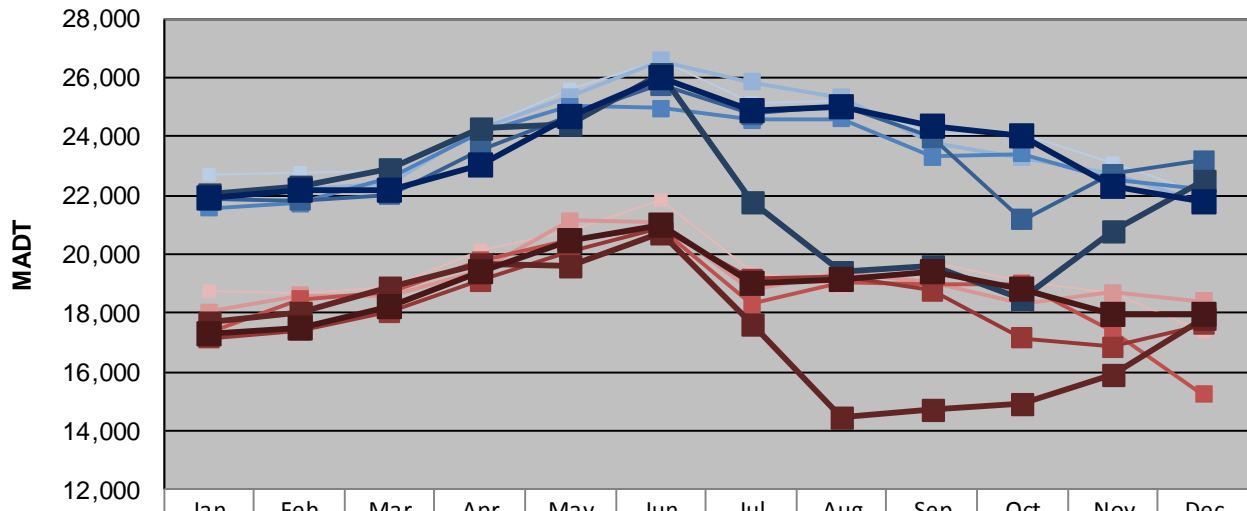

MONTHLY REPORT, STATION NO. 425 (ATR)

DECEMBER 2013

Station Measurement: VOLUME/SPEED/CLASS		
Route: CSAH 32	Route Direction: E/W	Lanes: 4
County: Dakota	Closest City: Eagan	
Functional Class: Urban Minor Arterial		
Location: W OF MSAS109 (JOHNNY CAKE RIDGE RD) IN EAGAN		
Ref Post: 004+00.840	True Mile: 4.84	Sequence No. 9896
Volume: 638,800		MADT: 20,606
Weekday (M-F) MADT: 21,790		Weekend (Sa-Su) MADT: 17,970

Note: Decrease in traffic October 2011 and July to November 2012 due to construction on I-35E

Weekday (WD)/Weekend (WE) Monthly Average Daily Traffic

	Jan	Feb	Mar	Apr	May	Jun	Jul	Aug	Sep	Oct	Nov	Dec
'08 WD	22,712	22,768	22,846	24,270	25,576	26,586	25,164	25,198	24,096	24,068	23,092	22,038
'08 WE	18,746	18,680	18,842	20,098	20,782	21,830	19,382	18,896	19,720	19,058	18,668	17,342
'09 WD	21,852	22,172	22,418	24,224	25,342	26,580	25,834	25,324	23,772	23,270	22,760	21,716
'09 WE	18,026	18,580	18,600	19,444	21,140	21,052	18,800	19,396	19,046	18,344	18,706	18,400
'10 WD	21,568	21,740	22,592	24,128	25,012	24,970	24,562	24,596	23,320	23,394	22,552	22,192
'10 WE	17,314	18,456	18,714	19,792	20,476	20,868	18,304	19,062	18,972	18,986	17,380	15,228
'11 WD	21,862	21,834	22,018	23,532	24,684	25,740	24,764	25,018	23,956	21,180	22,712	23,170
'11 WE	17,154	17,396	18,020	19,088	20,106	20,864	19,138	19,250	18,760	17,146	16,862	17,606
'12 WD	22,044	22,288	22,900	24,260	24,392	26,106	21,752	19,404	19,626	18,468	20,788	22,498
'12 WE	17,678	17,988	18,876	19,640	19,626	20,710	17,618	14,474	14,746	14,922	15,880	17,840
'13 WD	21,882	22,152	22,138	23,000	24,684	25,996	24,870	25,022	24,360	24,026	22,304	21,790
'13 WE	17,310	17,472	18,208	19,396	20,448	21,010	19,014	19,124	19,408	18,810	17,980	17,970

Note: 'Weekday' defined as Monday-Friday, 'Weekend' defined as Saturday-Sunday

Weekday/Weekend Monthly Average Daily Traffic ('08-'13)

	Dec-08	Dec-09	Dec-10	Dec-11	Dec-12	Dec-13
Weekday	22,038	21,716	22,192	23,170	22,498	21,790
Weekend	17,342	18,400	15,228	17,606	17,840	17,970