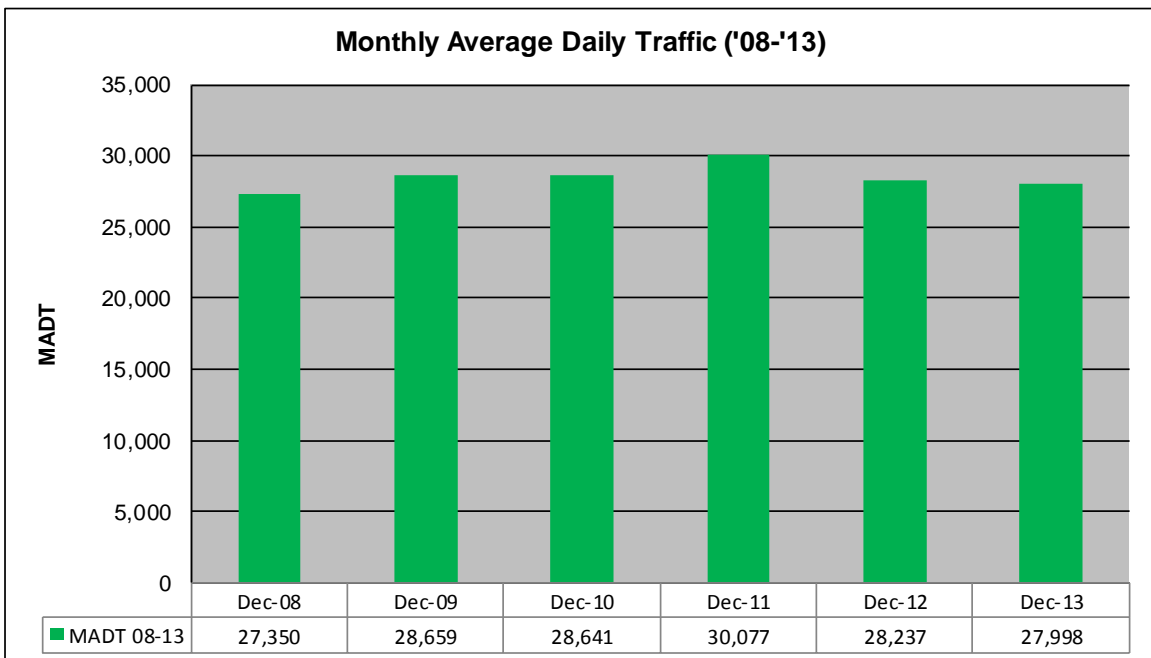

### Weekday (WD)/Weekend (WE) Monthly Average Daily Traffic

	Jan	Feb	Mar	Apr	May	Jun	Jul	Aug	Sep	Oct	Nov	Dec
'08 WD	25,886	26,800	27,034	27,572	28,522	29,330	28,692	29,376	28,252	28,654	28,602	28,144
'08 WE	24,524	25,240	25,942	27,130	27,220	27,762	24,664	25,556	26,396	26,140	26,666	25,214
'09 WD	25,402	27,034	27,302	29,134	29,154	29,798	30,002	30,128	29,282	28,846	29,056	28,892
'09 WE	23,974	26,624	27,198	26,730	27,682	27,108	24,024	26,482	26,468	26,414	26,390	27,962
'10 WD	26,124	27,414	28,430	29,692	30,040	31,108	30,820	31,024	29,960	29,962	29,796	30,520
'10 WE	24,030	26,996	27,776	27,670	27,944	28,910	26,188	27,126	27,452	27,496	25,714	22,912
'11 WD	26,726	27,612	28,254	29,686	30,192	31,266	30,158	30,552	30,004	30,064	29,754	31,406
'11 WE	24,542	25,332	27,416	27,720	27,582	28,756	26,570	27,232	27,348	27,266	26,192	26,050
'12 WD	26,820	27,566	28,584	29,556	29,766	29,226	28,592	30,000	29,972	29,322	28,982	29,164
'12 WE	24,748	26,622	27,384	27,224	27,122	27,698	26,630	26,674	27,514	26,860	26,044	26,428
'13 WD	26,008	26,842	27,214	27,774	29,574	28,008	29,558	30,054	29,778	29,786	29,054	28,784
'13 WE	23,990	24,578	25,974	27,118	28,348	25,576	28,342	26,558	26,676	27,508	25,968	26,582