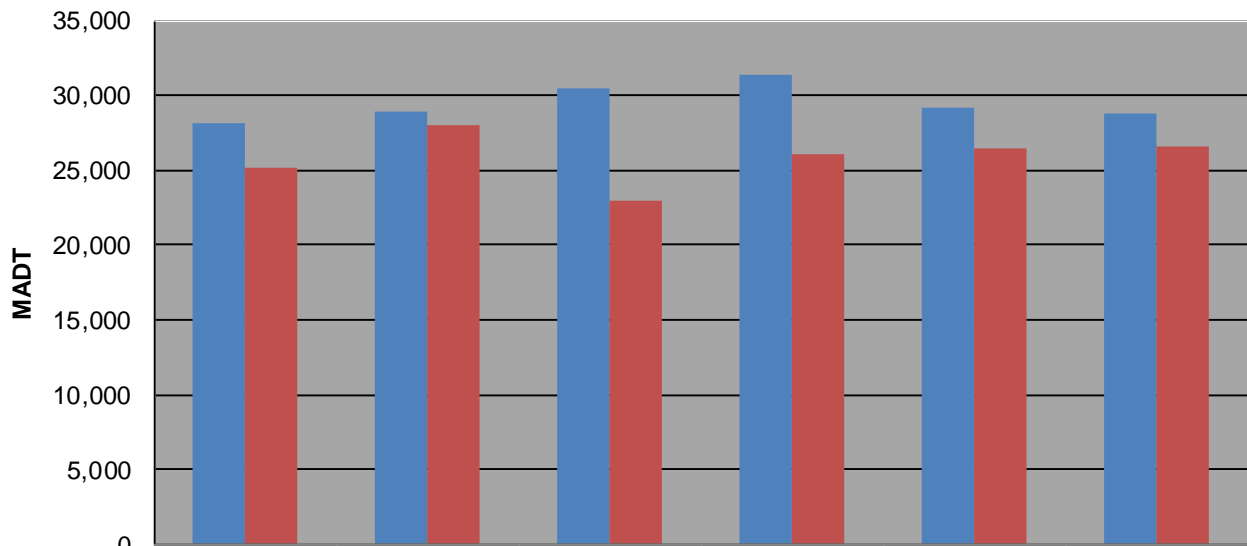

Weekday/Weekend Monthly Average Daily Traffic ('08-'13)

	Dec-08	Dec-09	Dec-10	Dec-11	Dec-12	Dec-13
Weekday	28,144	28,892	30,520	31,406	29,164	28,784
Weekend	25,214	27,962	22,912	26,050	26,428	26,582