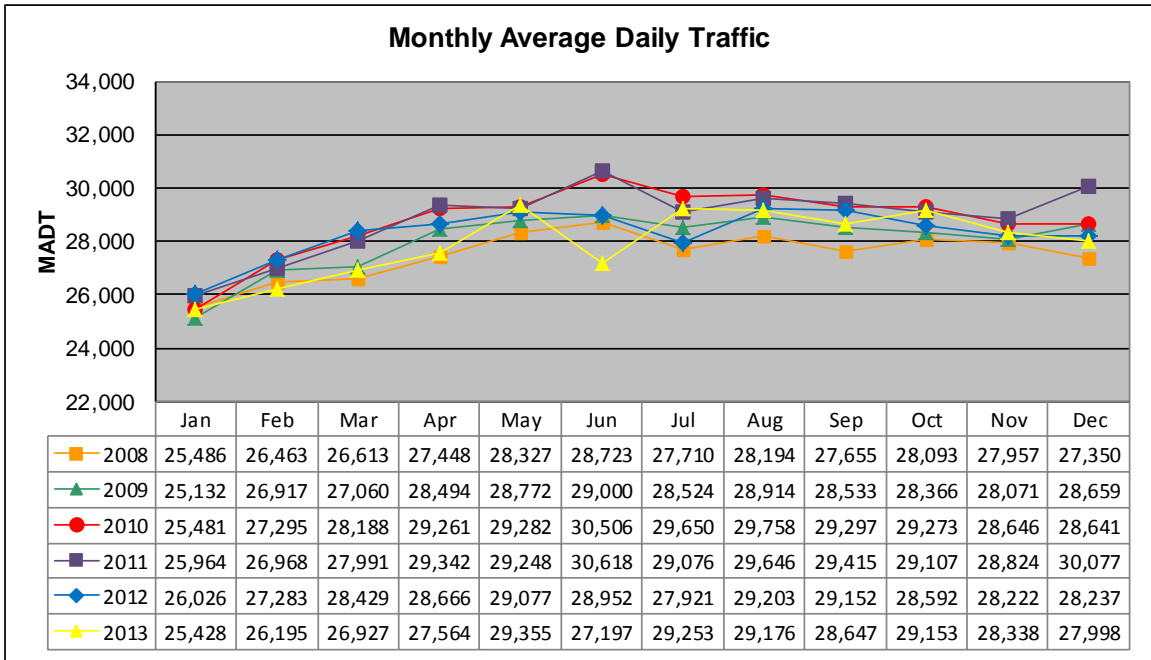

MONTHLY REPORT, STATION NO. 420 (ATR)

DECEMBER 2013

Station Measurement: VOLUME		
Route: CSAH 42	Route Direction: E/W	Lanes: 6
County: Dakota		Closest City: Burnsville
Functional Class: Urban Other Principal Arterial		
Location: W OF MSAS101 (PORTLAND AVE) IN BURNSVILLE		
Ref Post: 003+00.070	True Mile: 3.07	Sequence No. 9892
Volume: 867,934		MADT: 27,998
Weekday (M-F) MADT: 28,784		Weekend (Sa-Su) MADT: 26,582