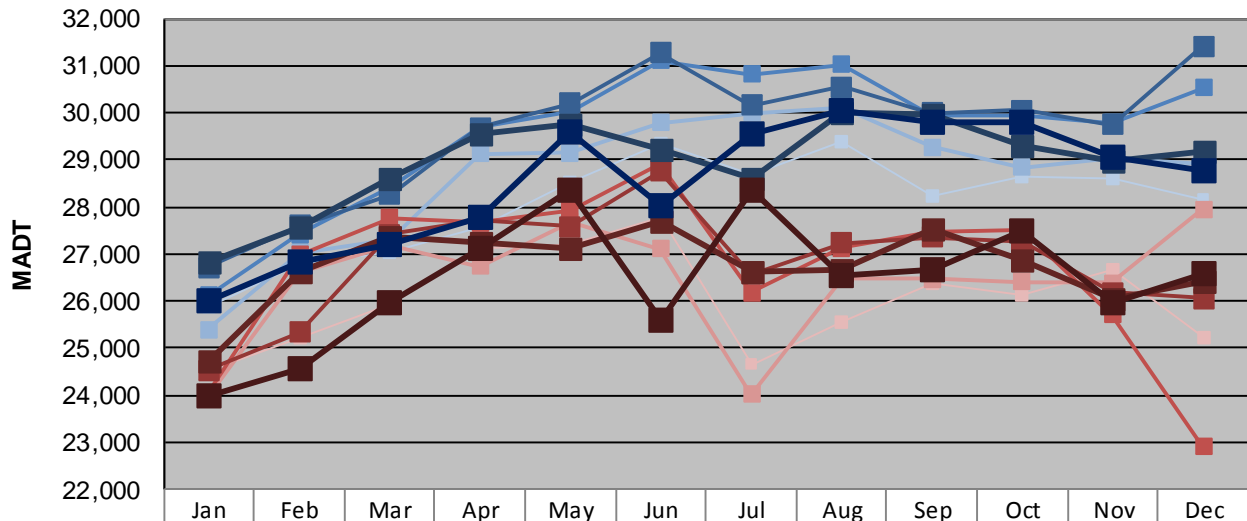

## DECEMBER 2013

<b>Station Measurement: VOLUME</b>		
Route: CSAH 42	Route Direction: E/W	Lanes: 6
County: Dakota		Closest City: Burnsville
Functional Class: Urban Other Principal Arterial		
Location: W OF MSAS101 (PORTLAND AVE) IN BURNSVILLE		
Ref Post: 003+00.070	True Mile: 3.07	Sequence No. 9892
<b>Volume: 867,934</b>		<b>MADT: 27,998</b>
<b>Weekday (M-F) MADT: 28,784</b>		<b>Weekend (Sa-Su) MADT: 26,582</b>

Note: Decrease in traffic June 2013 due to construction on CSAH 42

### Weekday (WD)/Weekend (WE) Monthly Average Daily Traffic

	Jan	Feb	Mar	Apr	May	Jun	Jul	Aug	Sep	Oct	Nov	Dec
'08 WD	25,886	26,800	27,034	27,572	28,522	29,330	28,692	29,376	28,252	28,654	28,602	28,144
'08 WE	24,524	25,240	25,942	27,130	27,220	27,762	24,664	25,556	26,396	26,140	26,666	25,214
'09 WD	25,402	27,034	27,302	29,134	29,154	29,798	30,002	30,128	29,282	28,846	29,056	28,892
'09 WE	23,974	26,624	27,198	26,730	27,682	27,108	24,024	26,482	26,468	26,414	26,390	27,962
'10 WD	26,124	27,414	28,430	29,692	30,040	31,108	30,820	31,024	29,960	29,962	29,796	30,520
'10 WE	24,030	26,996	27,776	27,670	27,944	28,910	26,188	27,126	27,452	27,496	25,714	22,912
'11 WD	26,726	27,612	28,254	29,686	30,192	31,266	30,158	30,552	30,004	30,064	29,754	31,406
'11 WE	24,542	25,332	27,416	27,720	27,582	28,756	26,570	27,232	27,348	27,266	26,192	26,050
'12 WD	26,820	27,566	28,584	29,556	29,766	29,226	28,592	30,000	29,972	29,322	28,982	29,164
'12 WE	24,748	26,622	27,384	27,224	27,122	27,698	26,630	26,674	27,514	26,860	26,044	26,428
'13 WD	26,008	26,842	27,214	27,774	29,574	28,008	29,558	30,054	29,778	29,786	29,054	28,784
'13 WE	23,990	24,578	25,974	27,118	28,348	25,576	28,342	26,558	26,676	27,508	25,968	26,582