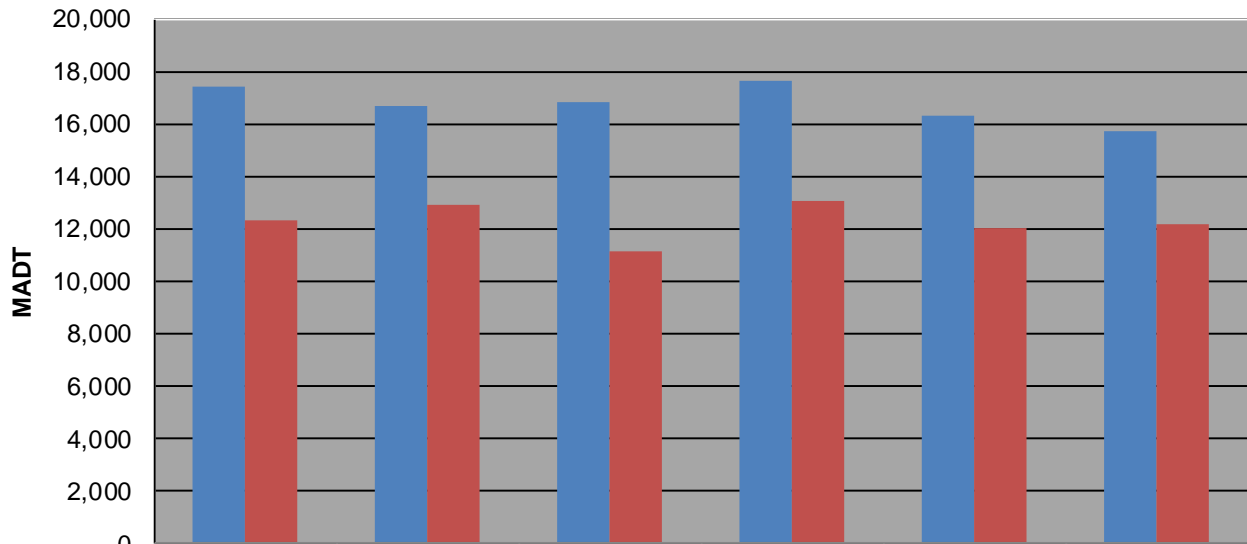

Weekday/Weekend Monthly Average Daily Traffic ('08-'13)

	Dec-08	Dec-09	Dec-10	Dec-11	Dec-12	Dec-13
Weekday	17,434	16,676	16,848	17,626	16,332	15,734
Weekend	12,342	12,932	11,094	13,020	11,982	12,150