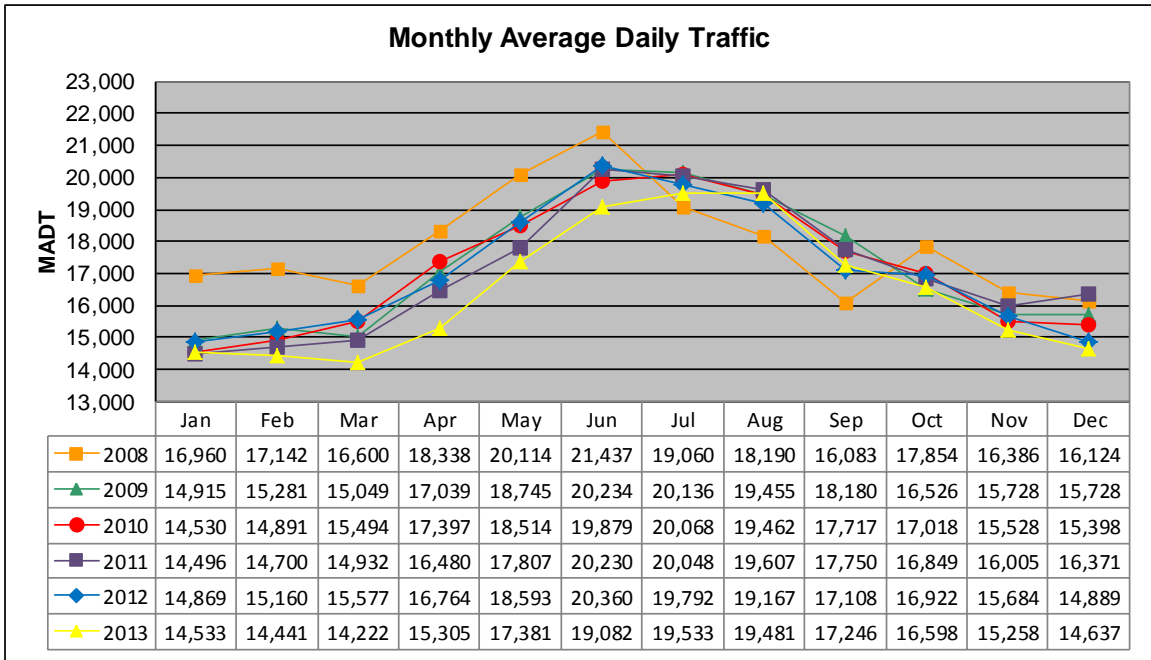

# MONTHLY REPORT, STATION NO. 407 (ATR)

## DECEMBER 2013

Station Measurement: VOLUME/SPEED/CLASS		
Route: CSAH 15	Route Direction: E/W	Lanes: 2
County: Hennepin		Closest City: Orono
Functional Class: Urban Minor Arterial		
Location: NE OF SPATES AVE IN ORONO		
Ref Post: 010+00.900	True Mile: 10.9	Sequence No. 9885
<b>Volume: 453,733</b>		<b>MADT: 14,637</b>
<b>Weekday (M-F) MADT: 15,734</b>		<b>Weekend (Sa-Su) MADT: 12,150</b>

Note: Decrease in traffic July to September 2008 due to construction on TH 12

### Weekday (WD)/Weekend (WE) Monthly Average Daily Traffic

	Jan	Feb	Mar	Apr	May	Jun	Jul	Aug	Sep	Oct	Nov	Dec
'08 WD	18,370	18,626	18,324	19,786	21,446	22,994	19,832	19,238	17,038	19,156	18,132	17,434
'08 WE	13,004	13,128	13,086	14,282	16,538	18,038	16,690	15,990	13,672	13,984	12,894	12,342
'09 WD	16,156	16,460	16,320	18,286	19,910	21,486	21,182	20,952	19,224	17,862	17,252	16,676
'09 WE	11,766	12,332	12,210	13,580	16,220	17,004	16,994	16,392	15,230	13,080	12,406	12,932
'10 WD	16,026	15,968	16,572	18,482	19,734	20,990	21,218	20,780	18,770	18,540	16,964	16,848
'10 WE	11,450	12,202	12,456	14,306	16,084	16,776	16,896	16,514	14,662	13,716	11,594	11,094
'11 WD	16,094	15,990	16,016	17,736	19,222	21,246	21,284	20,778	18,822	18,390	17,384	17,626
'11 WE	11,250	11,448	11,800	13,326	14,620	17,324	17,366	16,368	14,596	13,674	12,058	13,020
'12 WD	16,232	16,242	16,702	18,208	19,608	21,334	21,012	20,308	18,298	18,156	16,944	16,332
'12 WE	11,878	12,378	12,576	13,650	15,618	17,864	16,994	15,742	14,728	13,478	12,232	11,982
'13 WD	15,604	15,746	15,338	16,246	18,342	20,406	20,698	20,704	18,552	17,808	16,600	15,734
'13 WE	11,498	11,182	11,786	12,696	14,420	16,434	16,172	16,246	14,538	13,074	11,944	12,150