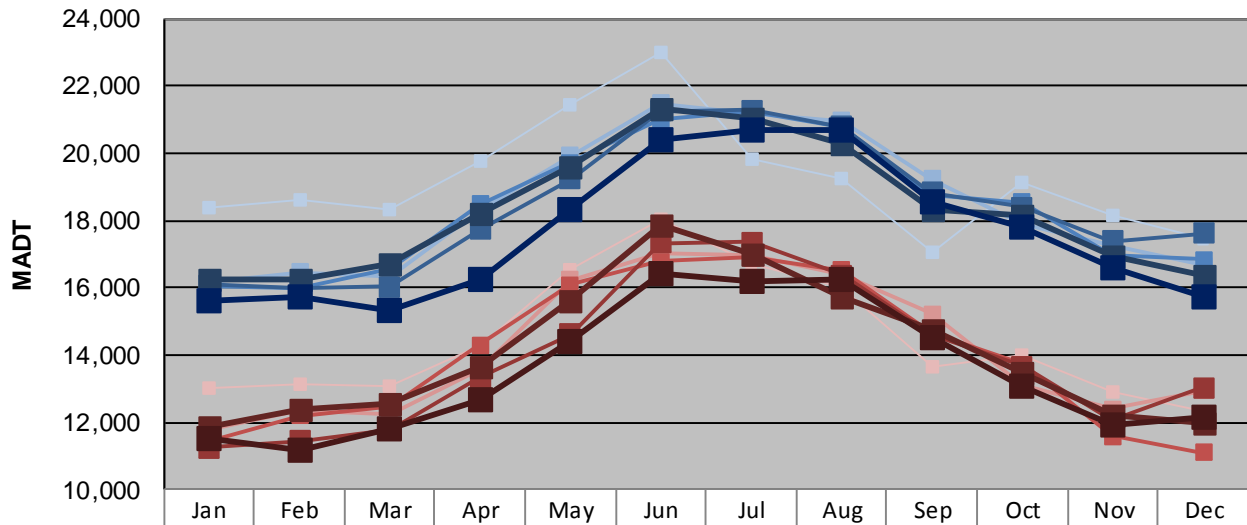

## DECEMBER 2013

Station Measurement: VOLUME/SPEED/CLASS		
Route: CSAH 15	Route Direction: E/W	Lanes: 2
County: Hennepin		Closest City: Orono
Functional Class: Urban Minor Arterial		
Location: NE OF SPATES AVE IN ORONO		
Ref Post: 010+00.900	True Mile: 10.9	Sequence No. 9885
<b>Volume: 453,733</b>		<b>MADT: 14,637</b>
<b>Weekday (M-F) MADT: 15,734</b>		<b>Weekend (Sa-Su) MADT: 12,150</b>

Note: Decrease in traffic July to September 2008 due to construction on TH 12

### Weekday (WD)/Weekend (WE) Monthly Average Daily Traffic

	Jan	Feb	Mar	Apr	May	Jun	Jul	Aug	Sep	Oct	Nov	Dec
'08 WD	18,370	18,626	18,324	19,786	21,446	22,994	19,832	19,238	17,038	19,156	18,132	17,434
'08 WE	13,004	13,128	13,086	14,282	16,538	18,038	16,690	15,990	13,672	13,984	12,894	12,342
'09 WD	16,156	16,460	16,320	18,286	19,910	21,486	21,182	20,952	19,224	17,862	17,252	16,676
'09 WE	11,766	12,332	12,210	13,580	16,220	17,004	16,994	16,392	15,230	13,080	12,406	12,932
'10 WD	16,026	15,968	16,572	18,482	19,734	20,990	21,218	20,780	18,770	18,540	16,964	16,848
'10 WE	11,450	12,202	12,456	14,306	16,084	16,776	16,896	16,514	14,662	13,716	11,594	11,094
'11 WD	16,094	15,990	16,016	17,736	19,222	21,246	21,284	20,778	18,822	18,390	17,384	17,626
'11 WE	11,250	11,448	11,800	13,326	14,620	17,324	17,366	16,368	14,596	13,674	12,058	13,020
'12 WD	16,232	16,242	16,702	18,208	19,608	21,334	21,012	20,308	18,298	18,156	16,944	16,332
'12 WE	11,878	12,378	12,576	13,650	15,618	17,864	16,994	15,742	14,728	13,478	12,232	11,982
'13 WD	15,604	15,746	15,338	16,246	18,342	20,406	20,698	20,704	18,552	17,808	16,600	15,734
'13 WE	11,498	11,182	11,786	12,696	14,420	16,434	16,172	16,246	14,538	13,074	11,944	12,150