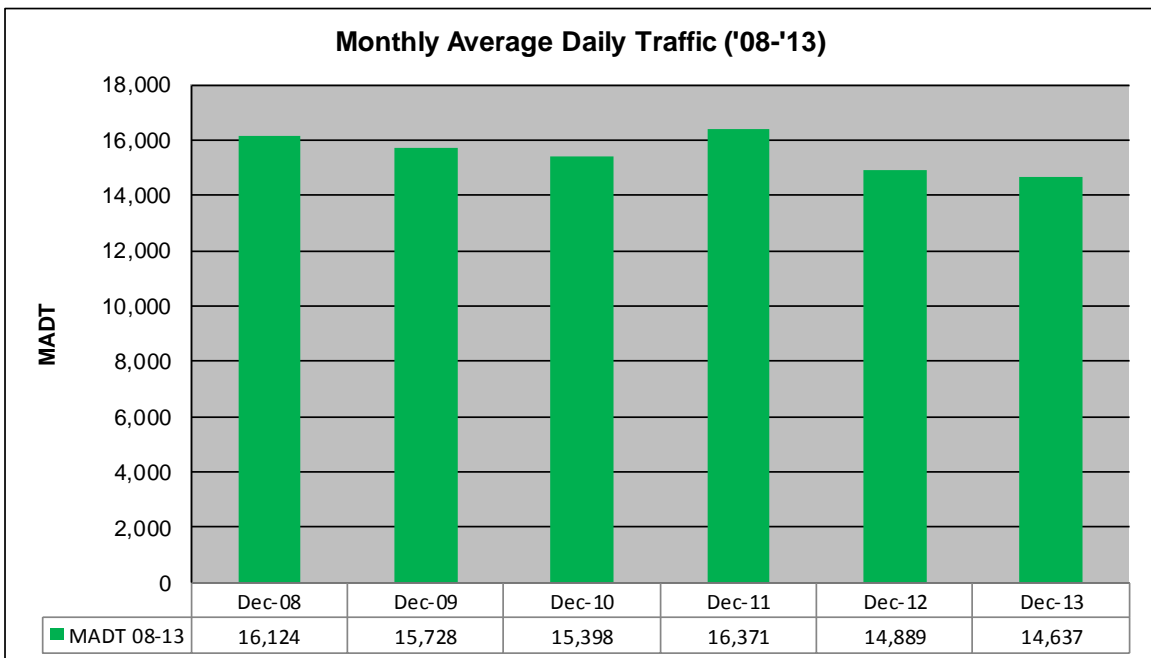

# MONTHLY REPORT, STATION NO. 407 (ATR)

Note: Decrease in traffic July to September 2008 due to construction on TH 12

### Weekday (WD)/Weekend (WE) Monthly Average Daily Traffic

	Jan	Feb	Mar	Apr	May	Jun	Jul	Aug	Sep	Oct	Nov	Dec
'08 WD	18,370	18,626	18,324	19,786	21,446	22,994	19,832	19,238	17,038	19,156	18,132	17,434
'08 WE	13,004	13,128	13,086	14,282	16,538	18,038	16,690	15,990	13,672	13,984	12,894	12,342
'09 WD	16,156	16,460	16,320	18,286	19,910	21,486	21,182	20,952	19,224	17,862	17,252	16,676
'09 WE	11,766	12,332	12,210	13,580	16,220	17,004	16,994	16,392	15,230	13,080	12,406	12,932
'10 WD	16,026	15,968	16,572	18,482	19,734	20,990	21,218	20,780	18,770	18,540	16,964	16,848
'10 WE	11,450	12,202	12,456	14,306	16,084	16,776	16,896	16,514	14,662	13,716	11,594	11,094
'11 WD	16,094	15,990	16,016	17,736	19,222	21,246	21,284	20,778	18,822	18,390	17,384	17,626
'11 WE	11,250	11,448	11,800	13,326	14,620	17,324	17,366	16,368	14,596	13,674	12,058	13,020
'12 WD	16,232	16,242	16,702	18,208	19,608	21,334	21,012	20,308	18,298	18,156	16,944	16,332
'12 WE	11,878	12,378	12,576	13,650	15,618	17,864	16,994	15,742	14,728	13,478	12,232	11,982
'13 WD	15,604	15,746	15,338	16,246	18,342	20,406	20,698	20,704	18,552	17,808	16,600	15,734
'13 WE	11,498	11,182	11,786	12,696	14,420	16,434	16,172	16,246	14,538	13,074	11,944	12,150