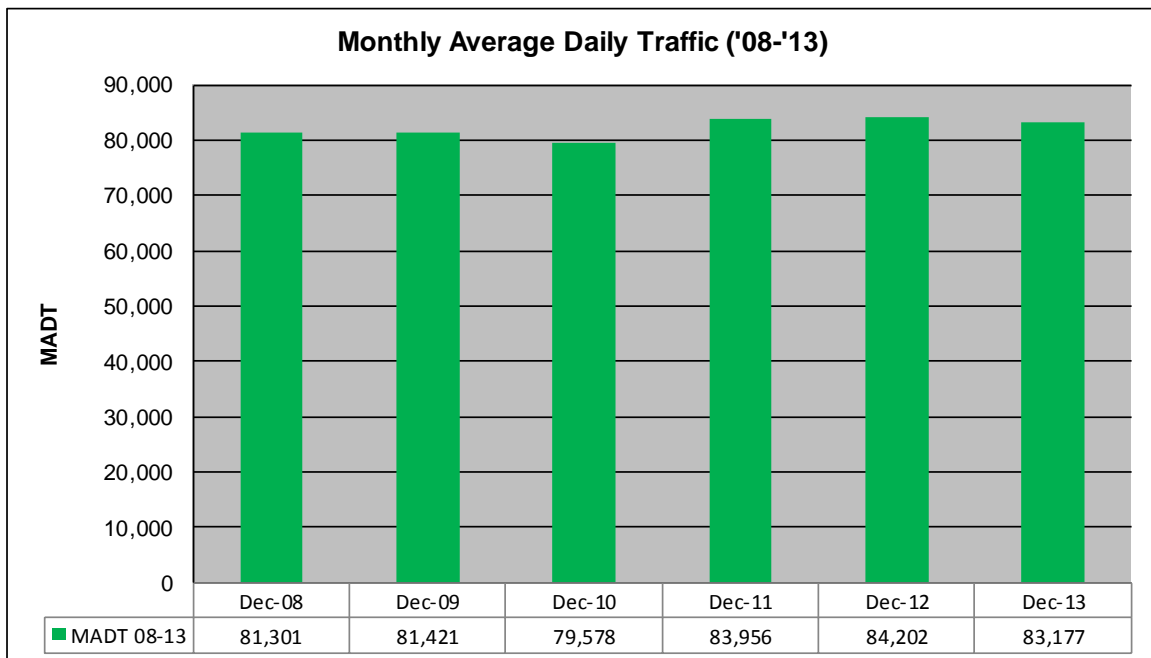

# MONTHLY REPORT, STATION NO. 405 (ATR)

### Weekday (WD)/Weekend (WE) Monthly Average Daily Traffic

	Jan	Feb	Mar	Apr	May	Jun	Jul	Aug	Sep	Oct	Nov	Dec
'08 WD	94,244	96,770	97,852	100,910	101,748	104,788	101,514	103,790	101,358	101,512	96,406	89,034
'08 WE	64,832	66,108	67,772	71,566	73,514	75,350	71,580	71,262	73,036	71,082	67,108	59,444
'09 WD	87,996	92,576	94,650	100,138	100,966	103,778	101,502	102,594	99,326	97,868	95,520	87,114
'09 WE	60,814	66,086	67,620	69,634	73,622	74,074	69,744	73,360	70,544	69,576	66,354	64,910
'10 WD	88,826	88,294	94,950	98,576	98,896	101,952	100,224	102,170	98,712	99,056	93,080	88,214
'10 WE	60,814	64,666	67,972	68,972	72,542	72,962	69,770	72,390	70,472	71,496	59,474	54,118
'11 WD	88,434	90,560	91,470	96,166	96,254	99,718	96,888	97,362	95,130	96,786	92,618	91,922
'11 WE	58,664	60,376	63,262	66,348	67,768	70,182	60,090	66,796	67,230	67,548	60,464	63,144
'12 WD	89,714	92,288	95,978	97,246	97,256	101,148	96,822	100,274	97,030	99,116	94,060	92,002
'12 WE	59,788	61,630	64,860	66,394	67,284	70,722	76,130	77,458	73,144	72,218	69,248	68,238
'13 WD	92,596	95,332	91,314	93,474	97,552	91,436	91,964	96,318	97,086	99,082	93,484	89,416
'13 WE	67,682	68,204	65,260	66,224	70,580	63,622	63,984	65,062	72,598	72,330	69,892	68,544