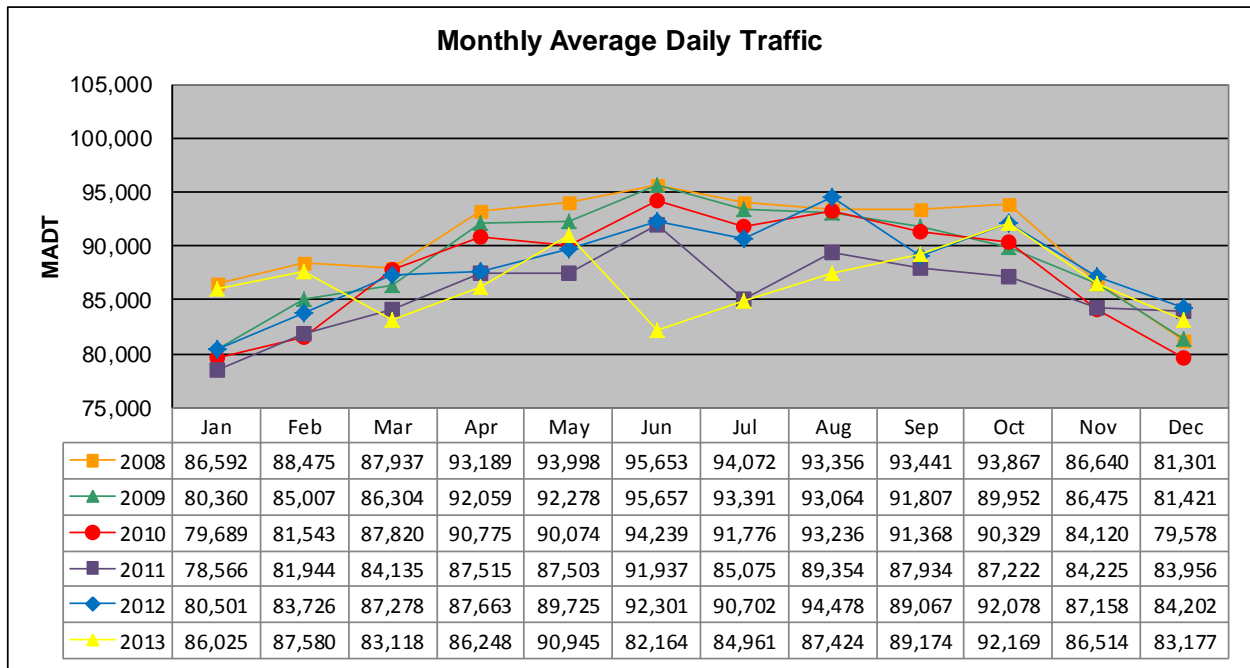

MONTHLY REPORT, STATION NO. 405 (ATR)

DECEMBER 2013

Station Measurement: VOLUME		
Route: TH 169	Route Direction: N/S	Lanes: 4
County: Hennepin		Closest City: St Louis Park
Functional Class: Urban Principal Arterial - Other Freeways or Expressways		
Location: N OF MSAS296 (CEDAR LAKE RD) IN ST LOUIS PARK		
Ref Post: 128+00.870	True Mile: 126.71	Sequence No. 9883
Volume: 2,578,478		MADT: 83,177
Weekday (M-F) MADT: 89,416		Weekend (Sa-Su) MADT: 68,544

Note: Decrease in traffic June to August 2013 due to construction on TH 169