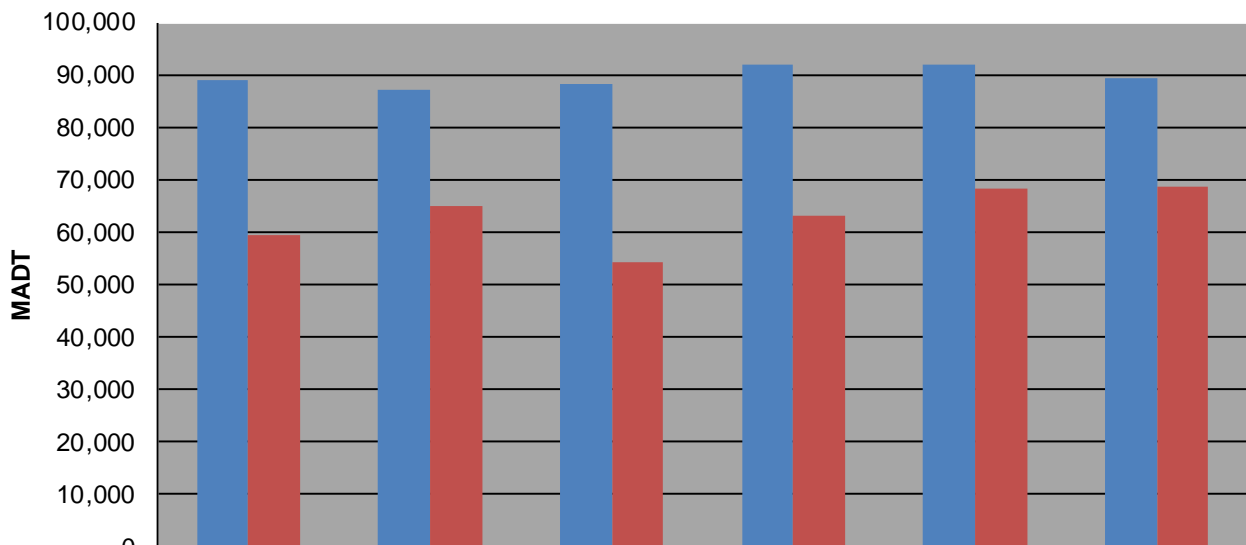

Weekday/Weekend Monthly Average Daily Traffic ('08-'13)

	Dec-08	Dec-09	Dec-10	Dec-11	Dec-12	Dec-13
Weekday	89,034	87,114	88,214	91,922	92,002	89,416
Weekend	59,444	64,910	54,118	63,144	68,238	68,544