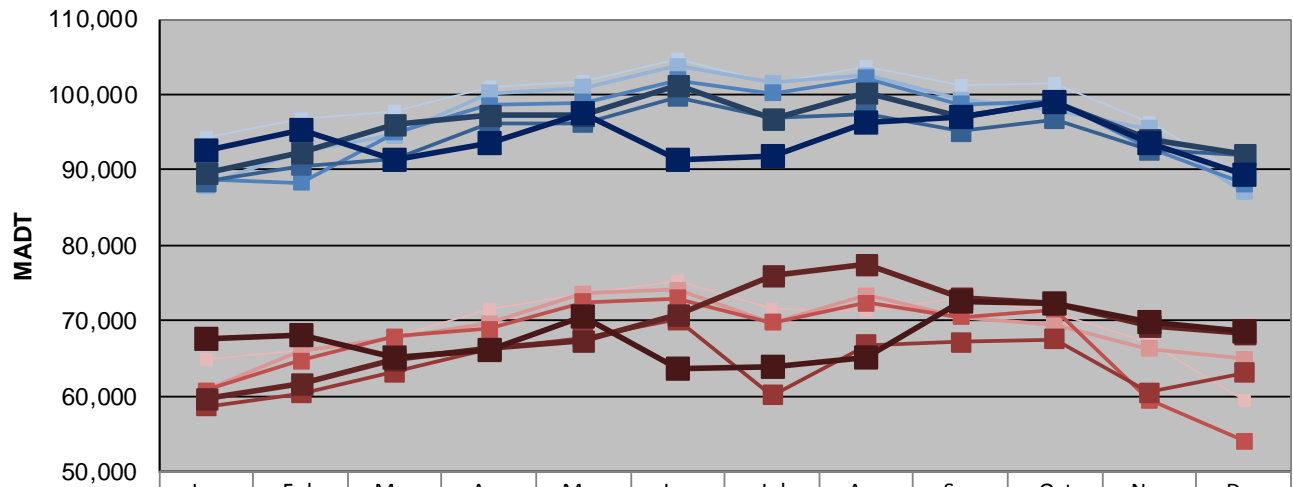

## DECEMBER 2013

Station Measurement: VOLUME		
Route: TH 169	Route Direction: N/S	Lanes: 4
County: Hennepin		Closest City: St Louis Park
Functional Class: Urban Principal Arterial - Other Freeways or Expressways		
Location: N OF MSAS296 (CEDAR LAKE RD) IN ST LOUIS PARK		
Ref Post: 128+00.870	True Mile: 126.71	Sequence No. 9883
<b>Volume: 2,578,478</b>		<b>MADT: 83,177</b>
<b>Weekday (M-F) MADT: 89,416</b>		<b>Weekend (Sa-Su) MADT: 68,544</b>

### Weekday (WD)/Weekend (WE) Monthly Average Daily Traffic

	Jan	Feb	Mar	Apr	May	Jun	Jul	Aug	Sep	Oct	Nov	Dec
'08 WD	94,244	96,770	97,852	100,910	101,748	104,788	101,514	103,790	101,358	101,512	96,406	89,034
'08 WE	64,832	66,108	67,772	71,566	73,514	75,350	71,580	71,262	73,036	71,082	67,108	59,444
'09 WD	87,996	92,576	94,650	100,138	100,966	103,778	101,502	102,594	99,326	97,868	95,520	87,114
'09 WE	60,814	66,086	67,620	69,634	73,622	74,074	69,744	73,360	70,544	69,576	66,354	64,910
'10 WD	88,826	88,294	94,950	98,576	98,896	101,952	100,224	102,170	98,712	99,056	93,080	88,214
'10 WE	60,814	64,666	67,972	68,972	72,542	72,962	69,770	72,390	70,472	71,496	59,474	54,118
'11 WD	88,434	90,560	91,470	96,166	96,254	99,718	96,888	97,362	95,130	96,786	92,618	91,922
'11 WE	58,664	60,376	63,262	66,348	67,768	70,182	60,090	66,796	67,230	67,548	60,464	63,144
'12 WD	89,714	92,288	95,978	97,246	97,256	101,148	96,822	100,274	97,030	99,116	94,060	92,002
'12 WE	59,788	61,630	64,860	66,394	67,284	70,722	76,130	77,458	73,144	72,218	69,248	68,238
'13 WD	92,596	95,332	91,314	93,474	97,552	91,436	91,964	96,318	97,086	99,082	93,484	89,416
'13 WE	67,682	68,204	65,260	66,224	70,580	63,622	63,984	65,062	72,598	72,330	69,892	68,544