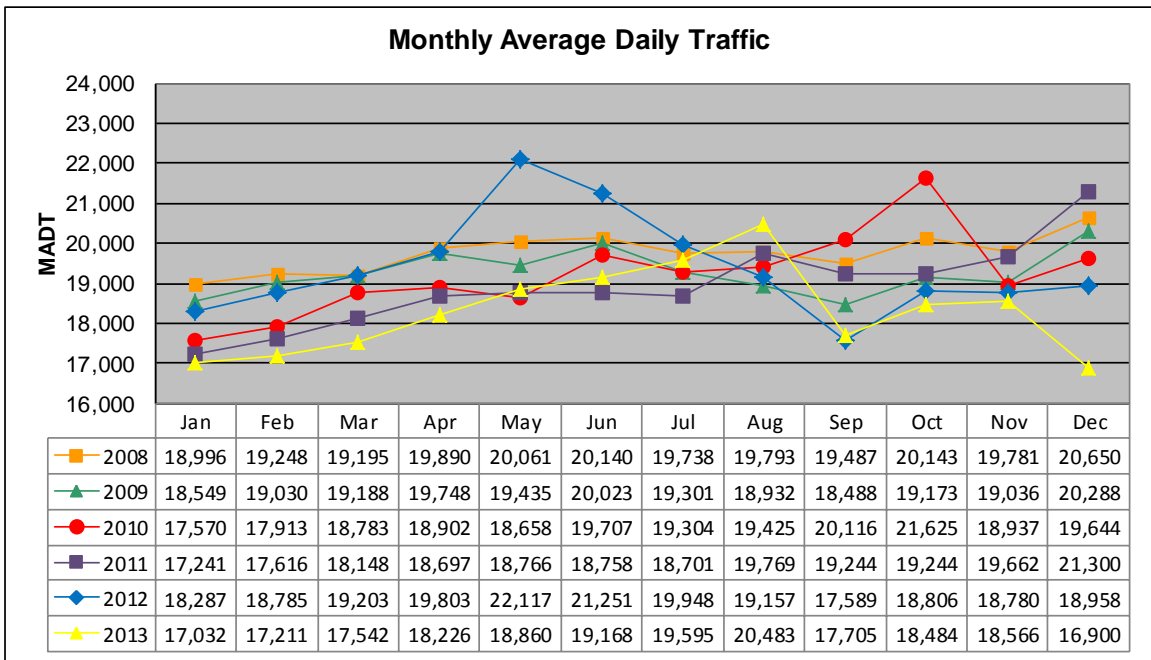

# MONTHLY REPORT, STATION NO. 402 (ATR)

Note: Increase in traffic September/October 2010 and May/June 2012 due to construction on I-35W

**Weekday (WD)/Weekend (WE) Monthly Average Daily Traffic**

	Jan	Feb	Mar	Apr	May	Jun	Jul	Aug	Sep	Oct	Nov	Dec
'08 WD	19,802	20,064	20,376	20,752	21,298	22,082	21,334	21,922	20,676	21,444	20,926	21,734
'08 WE	16,940	16,970	16,824	17,504	16,644	15,866	14,908	15,334	16,372	16,356	17,490	17,368
'09 WD	19,234	19,702	20,122	21,000	20,964	21,584	20,944	20,738	19,682	20,134	20,224	21,012
'09 WE	16,544	17,352	17,288	16,340	16,116	15,788	14,534	15,168	15,100	16,404	16,548	18,160
'10 WD	18,442	18,464	19,532	20,066	20,088	21,130	21,046	21,170	21,380	23,002	20,092	21,824
'10 WE	15,772	16,538	16,732	15,602	15,816	15,772	14,688	15,406	16,552	18,628	15,692	13,168
'11 WD	18,432	18,434	18,774	19,758	20,100	19,950	20,346	21,200	20,420	20,752	20,664	23,008
'11 WE	14,780	15,544	16,478	15,710	15,894	15,312	15,124	15,664	15,788	16,140	16,708	16,618
'12 WD	19,398	19,478	20,056	21,192	23,590	23,118	21,532	20,482	18,774	19,844	19,542	19,894
'12 WE	15,980	17,044	16,754	16,958	17,704	16,558	16,150	15,274	15,220	15,950	16,792	17,080
'13 WD	17,740	17,914	18,112	18,700	19,740	20,858	20,894	22,138	18,848	19,490	19,306	17,644
'13 WE	15,146	15,454	16,178	16,850	16,134	15,788	15,612	16,268	15,524	15,668	16,472	15,714

Note: 'Weekday' defined as Monday-Friday, 'Weekend' defined as Saturday-Sunday

**Weekday/Weekend Monthly Average Daily Traffic ('08-'13)**

	Dec-08	Dec-09	Dec-10	Dec-11	Dec-12	Dec-13
Weekday	21,734	21,012	21,824	23,008	19,894	17,644
Weekend	17,368	18,160	13,168	16,618	17,080	15,714