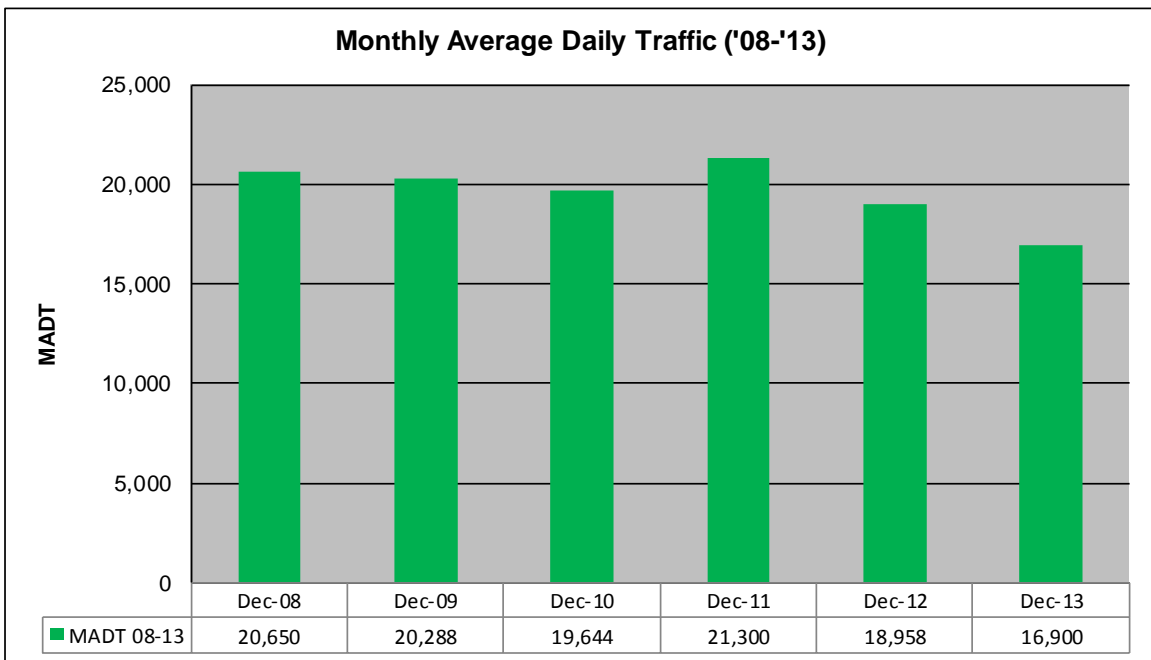

# MONTHLY REPORT, STATION NO. 402 (ATR)

Note: Increase in traffic September/October 2010 and May/June 2012 due to construction on I-35W

**Weekday (WD)/Weekend (WE) Monthly Average Daily Traffic**

	Jan	Feb	Mar	Apr	May	Jun	Jul	Aug	Sep	Oct	Nov	Dec
'08 WD	19,802	20,064	20,376	20,752	21,298	22,082	21,334	21,922	20,676	21,444	20,926	21,734
'08 WE	16,940	16,970	16,824	17,504	16,644	15,866	14,908	15,334	16,372	16,356	17,490	17,368
'09 WD	19,234	19,702	20,122	21,000	20,964	21,584	20,944	20,738	19,682	20,134	20,224	21,012
'09 WE	16,544	17,352	17,288	16,340	16,116	15,788	14,534	15,168	15,100	16,404	16,548	18,160
'10 WD	18,442	18,464	19,532	20,066	20,088	21,130	21,046	21,170	21,380	23,002	20,092	21,824
'10 WE	15,772	16,538	16,732	15,602	15,816	15,772	14,688	15,406	16,552	18,628	15,692	13,168
'11 WD	18,432	18,434	18,774	19,758	20,100	19,950	20,346	21,200	20,420	20,752	20,664	23,008
'11 WE	14,780	15,544	16,478	15,710	15,894	15,312	15,124	15,664	15,788	16,140	16,708	16,618
'12 WD	19,398	19,478	20,056	21,192	23,590	23,118	21,532	20,482	18,774	19,844	19,542	19,894
'12 WE	15,980	17,044	16,754	16,958	17,704	16,558	16,150	15,274	15,220	15,950	16,792	17,080
'13 WD	17,740	17,914	18,112	18,700	19,740	20,858	20,894	22,138	18,848	19,490	19,306	17,644
'13 WE	15,146	15,454	16,178	16,850	16,134	15,788	15,612	16,268	15,524	15,668	16,472	15,714

Note: 'Weekday' defined as Monday-Friday, 'Weekend' defined as Saturday-Sunday

**Weekday/Weekend Monthly Average Daily Traffic ('08-'13)**

	Dec-08	Dec-09	Dec-10	Dec-11	Dec-12	Dec-13
Weekday	21,734	21,012	21,824	23,008	19,894	17,644
Weekend	17,368	18,160	13,168	16,618	17,080	15,714