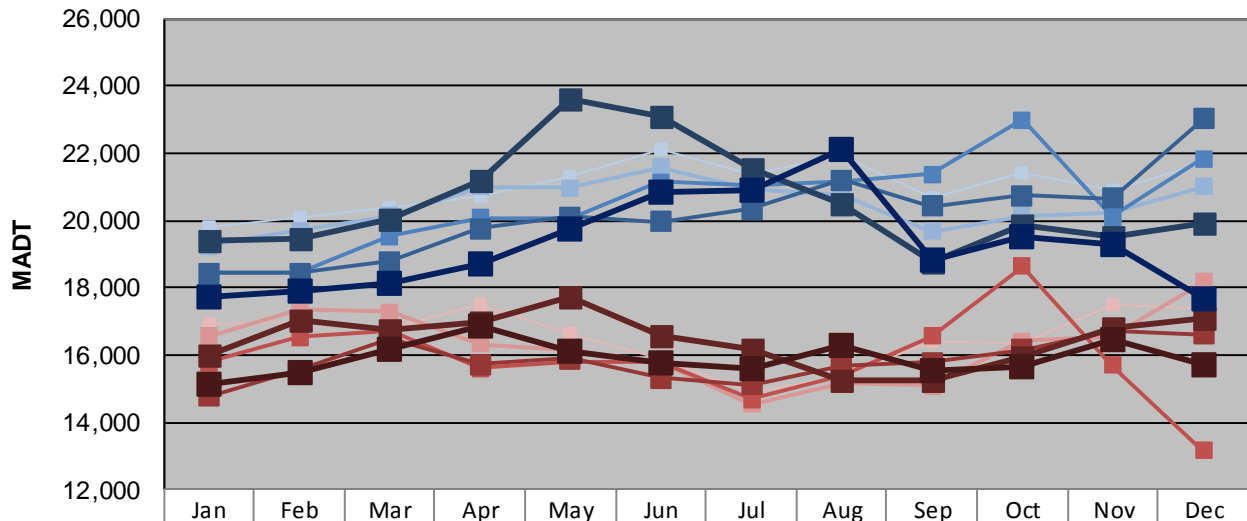

## DECEMBER 2013

Station Measurement: VOLUME/SPEED/CLASS		
Route: CSAH 31	Route Direction: N/S	Lanes: 4
County: Hennepin	Closest City: Edina	
Functional Class: Urban Minor Arterial		
Location: S OF MSAS145 (W 70TH ST) IN EDINA		
Ref Post: 001+00.100	True Mile: 1.1	Sequence No. 9881
<b>Volume: 523,908</b>		<b>MADT: 16,900</b>
<b>Weekday (M-F) MADT: 17,644</b>		<b>Weekend (Sa-Su) MADT: 15,714</b>

Note: Increase in traffic September/October 2010 and May/June 2012 due to construction on I-35W

**Weekday (WD)/Weekend (WE) Monthly Average Daily Traffic**

	Jan	Feb	Mar	Apr	May	Jun	Jul	Aug	Sep	Oct	Nov	Dec
'08 WD	19,802	20,064	20,376	20,752	21,298	22,082	21,334	21,922	20,676	21,444	20,926	21,734
'08 WE	16,940	16,970	16,824	17,504	16,644	15,866	14,908	15,334	16,372	16,356	17,490	17,368
'09 WD	19,234	19,702	20,122	21,000	20,964	21,584	20,944	20,738	19,682	20,134	20,224	21,012
'09 WE	16,544	17,352	17,288	16,340	16,116	15,788	14,534	15,168	15,100	16,404	16,548	18,160
'10 WD	18,442	18,464	19,532	20,066	20,088	21,130	21,046	21,170	21,380	23,002	20,092	21,824
'10 WE	15,772	16,538	16,732	15,602	15,816	15,772	14,688	15,406	16,552	18,628	15,692	13,168
'11 WD	18,432	18,434	18,774	19,758	20,100	19,950	20,346	21,200	20,420	20,752	20,664	23,008
'11 WE	14,780	15,544	16,478	15,710	15,894	15,312	15,124	15,664	15,788	16,140	16,708	16,618
'12 WD	19,398	19,478	20,056	21,192	23,590	23,118	21,532	20,482	18,774	19,844	19,542	19,894
'12 WE	15,980	17,044	16,754	16,958	17,704	16,558	16,150	15,274	15,220	15,950	16,792	17,080
'13 WD	17,740	17,914	18,112	18,700	19,740	20,858	20,894	22,138	18,848	19,490	19,306	17,644
'13 WE	15,146	15,454	16,178	16,850	16,134	15,788	15,612	16,268	15,524	15,668	16,472	15,714

Note: 'Weekday' defined as Monday-Friday, 'Weekend' defined as Saturday-Sunday

**Weekday/Weekend Monthly Average Daily Traffic ('08-'13)**

	Dec-08	Dec-09	Dec-10	Dec-11	Dec-12	Dec-13
Weekday	21,734	21,012	21,824	23,008	19,894	17,644
Weekend	17,368	18,160	13,168	16,618	17,080	15,714