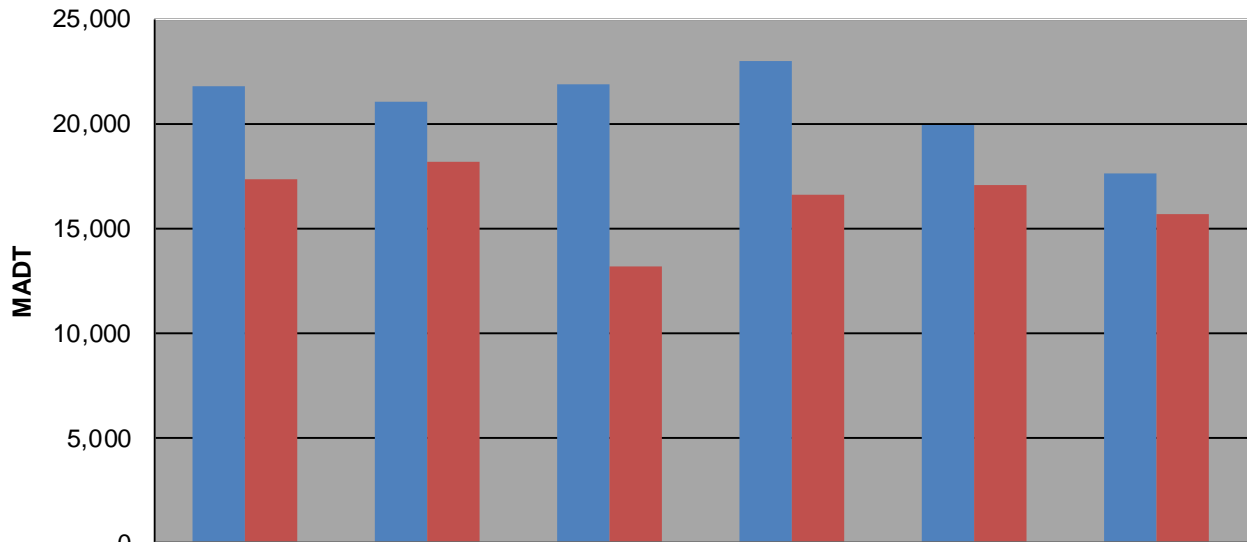

Note: Increase in traffic September/October 2010 and May/June 2012 due to construction on I-35W

**Weekday (WD)/Weekend (WE) Monthly Average Daily Traffic**

	Jan	Feb	Mar	Apr	May	Jun	Jul	Aug	Sep	Oct	Nov	Dec
'08 WD	19,802	20,064	20,376	20,752	21,298	22,082	21,334	21,922	20,676	21,444	20,926	21,734
'08 WE	16,940	16,970	16,824	17,504	16,644	15,866	14,908	15,334	16,372	16,356	17,490	17,368
'09 WD	19,234	19,702	20,122	21,000	20,964	21,584	20,944	20,738	19,682	20,134	20,224	21,012
'09 WE	16,544	17,352	17,288	16,340	16,116	15,788	14,534	15,168	15,100	16,404	16,548	18,160
'10 WD	18,442	18,464	19,532	20,066	20,088	21,130	21,046	21,170	21,380	23,002	20,092	21,824
'10 WE	15,772	16,538	16,732	15,602	15,816	15,772	14,688	15,406	16,552	18,628	15,692	13,168
'11 WD	18,432	18,434	18,774	19,758	20,100	19,950	20,346	21,200	20,420	20,752	20,664	23,008
'11 WE	14,780	15,544	16,478	15,710	15,894	15,312	15,124	15,664	15,788	16,140	16,708	16,618
'12 WD	19,398	19,478	20,056	21,192	23,590	23,118	21,532	20,482	18,774	19,844	19,542	19,894
'12 WE	15,980	17,044	16,754	16,958	17,704	16,558	16,150	15,274	15,220	15,950	16,792	17,080
'13 WD	17,740	17,914	18,112	18,700	19,740	20,858	20,894	22,138	18,848	19,490	19,306	17,644
'13 WE	15,146	15,454	16,178	16,850	16,134	15,788	15,612	16,268	15,524	15,668	16,472	15,714

Note: 'Weekday' defined as Monday-Friday, 'Weekend' defined as Saturday-Sunday

**Weekday/Weekend Monthly Average Daily Traffic ('08-'13)**

	Dec-08	Dec-09	Dec-10	Dec-11	Dec-12	Dec-13
Weekday	21,734	21,012	21,824	23,008	19,894	17,644
Weekend	17,368	18,160	13,168	16,618	17,080	15,714