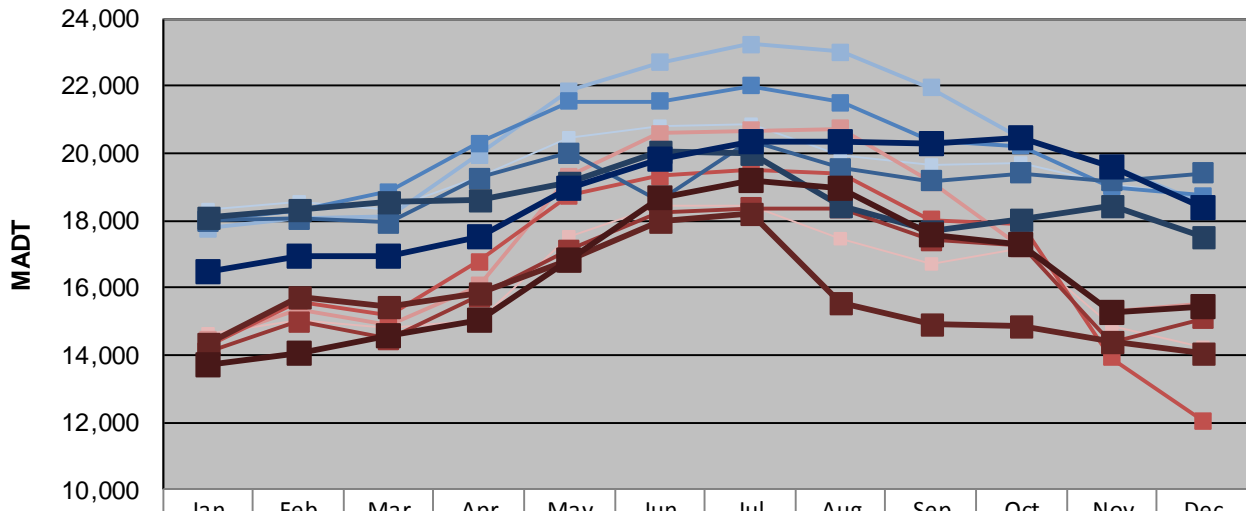

MONTHLY REPORT, STATION NO. 388 (ATR)

DECEMBER 2013

Station Measurement: VOLUME/SPEED/CLASS		
Route: TH 8	Route Direction: N/S	Lanes: 2
County: Chisago	Closest City: Forest Lake	
Functional Class: Urban Other Principal Arterial		
Location: E OF MSAS121 (GREENWAY RD), N OF FOREST LAKE		
Ref Post: 002+00.330	True Mile: 2.282	Sequence No. 6783
Volume: 540,522		MADT: 17,436
Weekday (M-F) MADT: 18,380		Weekend (Sa-Su) MADT: 15,418

Note: Decrease in traffic June 2011 and September 2012 due to construction on TH 8... Increase in traffic August/September 2013 due to detour from TH 61

Weekday (WD)/Weekend (WE) Monthly Average Daily Traffic

Note: 'Weekday' defined as Monday-Friday, 'Weekend' defined as Saturday-Sunday

Weekday/Weekend Monthly Average Daily Traffic ('08-'13)

	Dec-08	Dec-09	Dec-10	Dec-11	Dec-12	Dec-13
Weekday	18,726	18,546	18,742	19,394	17,530	18,380
Weekend	14,226	15,522	12,042	15,080	14,060	15,418