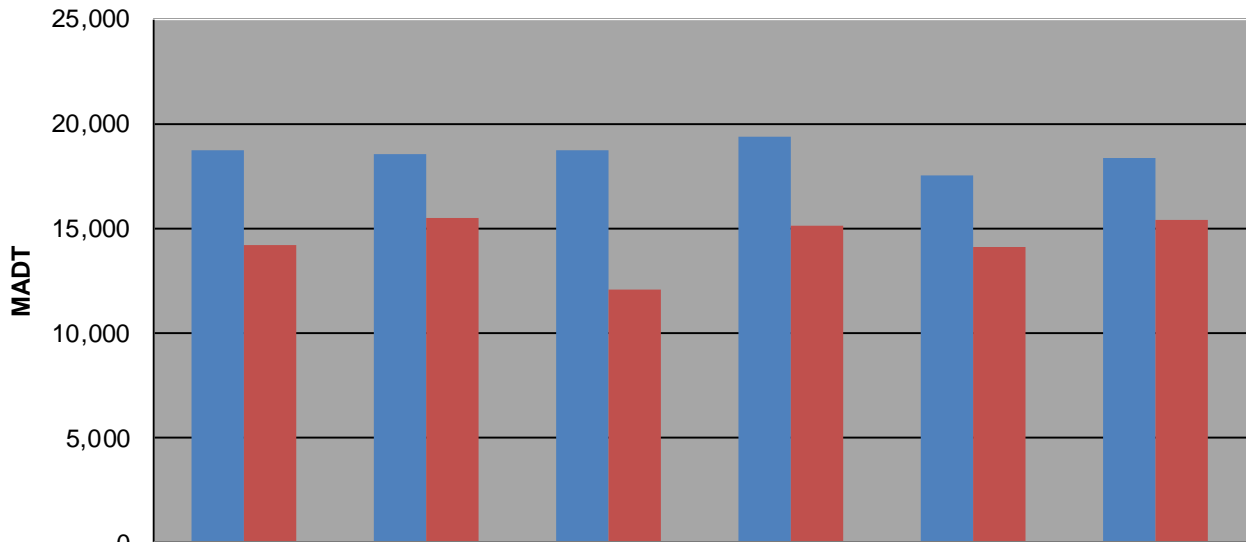

Weekday/Weekend Monthly Average Daily Traffic ('08-'13)

	Dec-08	Dec-09	Dec-10	Dec-11	Dec-12	Dec-13
Weekday	18,726	18,546	18,742	19,394	17,530	18,380
Weekend	14,226	15,522	12,042	15,080	14,060	15,418