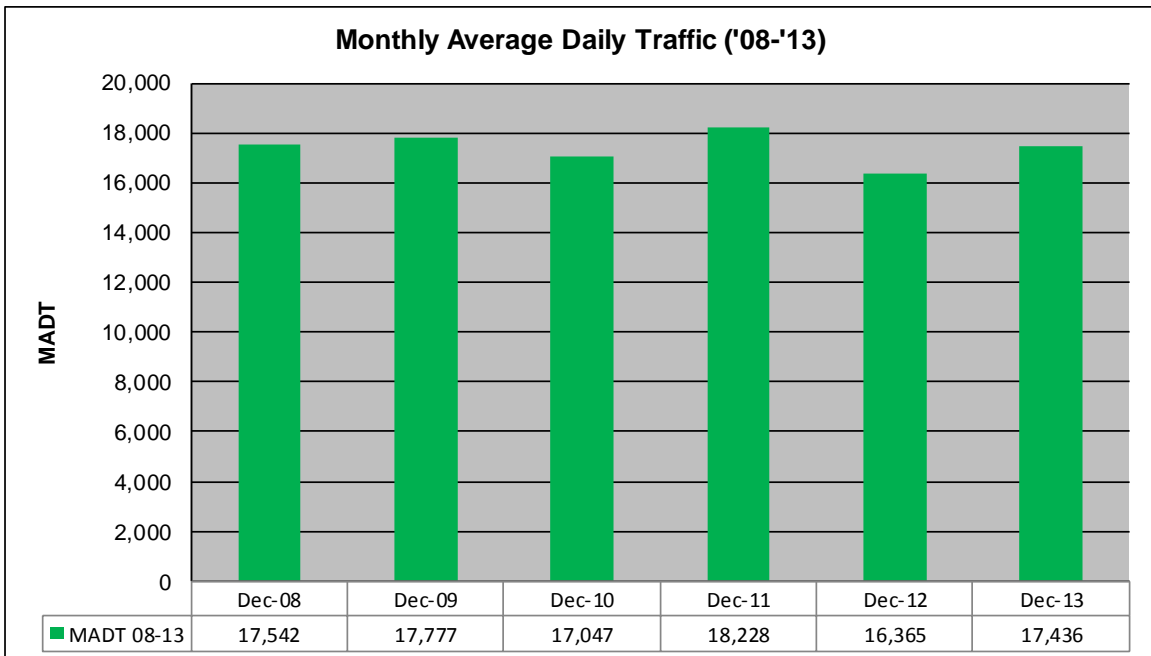

Note: Decrease in traffic June 2011 and September 2012 due to construction on TH 8... Increase in traffic August/September 2013 due to detour from TH 61

Weekday (WD)/Weekend (WE) Monthly Average Daily Traffic