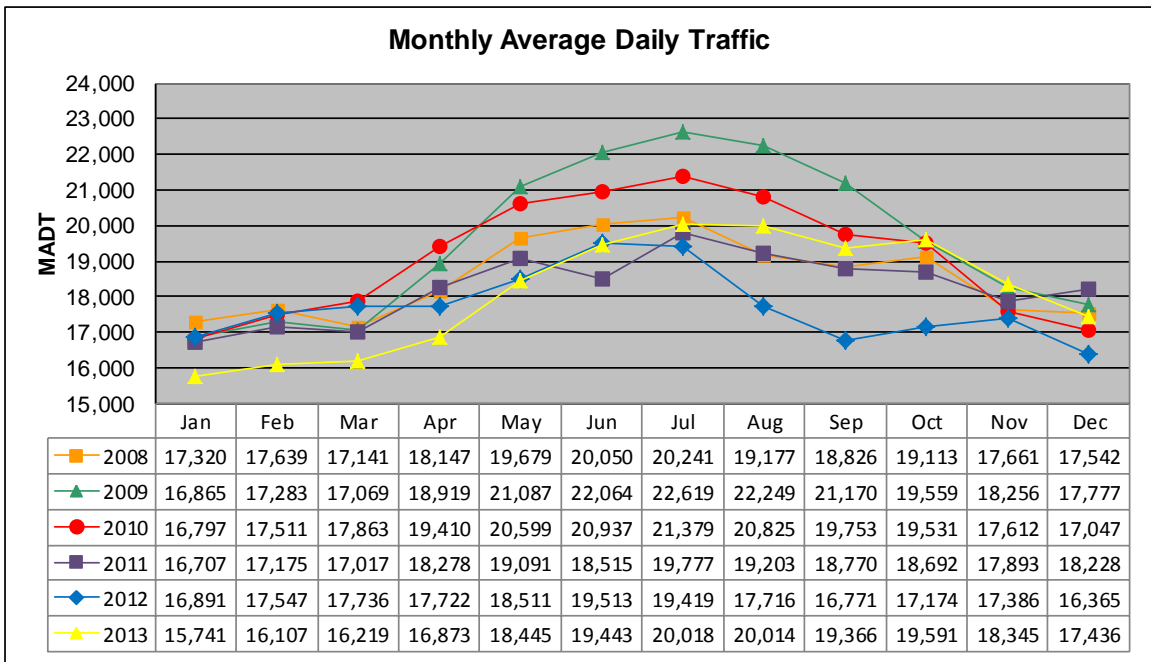

MONTHLY REPORT, STATION NO. 388 (ATR)

DECEMBER 2013

Station Measurement: VOLUME/SPEED/CLASS		
Route: TH 8	Route Direction: N/S	Lanes: 2
County: Chisago	Closest City: Forest Lake	
Functional Class: Urban Other Principal Arterial		
Location: E OF MSAS121 (GREENWAY RD), N OF FOREST LAKE		
Ref Post: 002+00.330	True Mile: 2.282	Sequence No. 6783
Volume: 540,522		MADT: 17,436
Weekday (M-F) MADT: 18,380		Weekend (Sa-Su) MADT: 15,418

Note: Decrease in traffic June 2011 and September 2012 due to construction on TH 8... Increase in traffic August/September 2013 due to detour from TH 61

Weekday (WD)/Weekend (WE) Monthly Average Daily Traffic

Note: 'Weekday' defined as Monday-Friday, 'Weekend' defined as Saturday-Sunday

Weekday/Weekend Monthly Average Daily Traffic ('08-'13)

	Dec-08	Dec-09	Dec-10	Dec-11	Dec-12	Dec-13
Weekday	18,726	18,546	18,742	19,394	17,530	18,380
Weekend	14,226	15,522	12,042	15,080	14,060	15,418