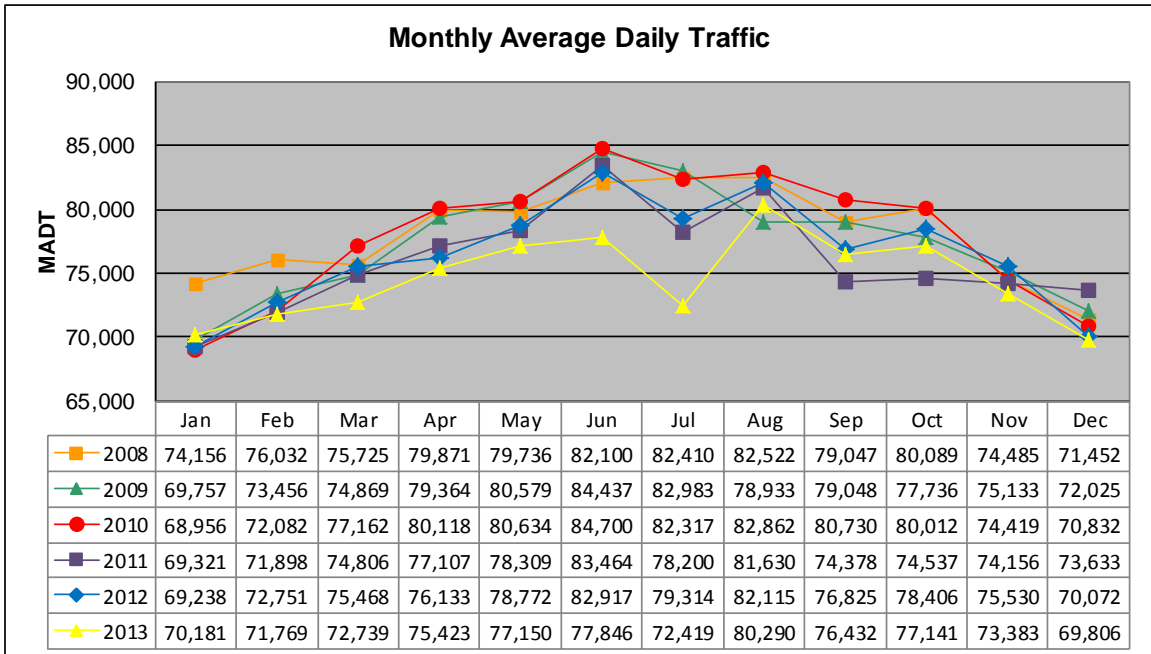

MONTHLY REPORT, STATION NO. 336 (ATR)

DECEMBER 2013

Station Measurement: VOLUME		
Route: I-35E	Route Direction: N/S	Lanes: 6
County: Dakota		Closest City: Eagan
Functional Class: Urban Principal Arterial - Interstate		
Location: N OF MSAS102 (DEERWOOD DR) IN EAGAN		
Ref Post: 095+00.422	True Mile: 95.48	Sequence No. 9854
Volume: 2,163,980		MADT: 69,806
Weekday (M-F) MADT: 76,074		Weekend (Sa-Su) MADT: 55,652

Note: Decrease in traffic September/October 2011 and June/July 2013 due to construction on I-35E

Weekday (WD)/Weekend (WE) Monthly Average Daily Traffic

	Jan	Feb	Mar	Apr	May	Jun	Jul	Aug	Sep	Oct	Nov	Dec
'08 WD	80,834	83,172	83,750	86,808	86,802	90,534	89,420	91,632	86,602	86,840	83,364	78,348
'08 WE	55,434	56,588	59,420	60,846	61,090	63,412	61,446	63,014	59,400	59,922	56,724	51,650
'09 WD	76,452	79,838	81,936	86,326	88,008	91,026	89,628	87,242	85,542	84,710	83,062	77,124
'09 WE	52,736	57,502	59,060	60,186	64,382	67,194	63,354	61,806	61,034	59,608	57,646	57,314
'10 WD	76,582	78,184	83,380	86,484	88,648	90,646	89,590	90,958	87,224	88,100	82,198	78,912
'10 WE	53,108	56,824	60,028	61,898	64,712	68,518	63,024	64,012	62,234	62,490	53,038	47,174
'11 WD	77,886	79,152	80,856	84,294	86,058	89,872	86,444	88,576	82,262	84,256	81,216	80,754
'11 WE	51,990	53,732	57,664	59,352	60,968	65,600	60,442	62,174	51,464	54,516	54,158	54,978
'12 WD	76,764	78,812	81,904	84,140	84,920	89,596	85,984	89,204	85,056	85,552	82,520	78,184
'12 WE	52,444	57,056	58,334	58,418	60,606	66,374	63,320	61,112	60,364	58,478	56,528	53,726
'13 WD	76,776	79,098	79,624	81,418	82,600	85,692	77,412	87,246	84,058	83,556	80,846	76,074
'13 WE	51,538	53,446	57,634	58,958	60,290	62,154	57,608	62,412	60,166	58,710	55,146	55,652

Note: 'Weekday' defined as Monday-Friday, 'Weekend' defined as Saturday-Sunday

Weekday/Weekend Monthly Average Daily Traffic ('08-'13)

	Dec-08	Dec-09	Dec-10	Dec-11	Dec-12	Dec-13
Weekday	78,348	77,124	78,912	80,754	78,184	76,074
Weekend	51,650	57,314	47,174	54,978	53,726	55,652