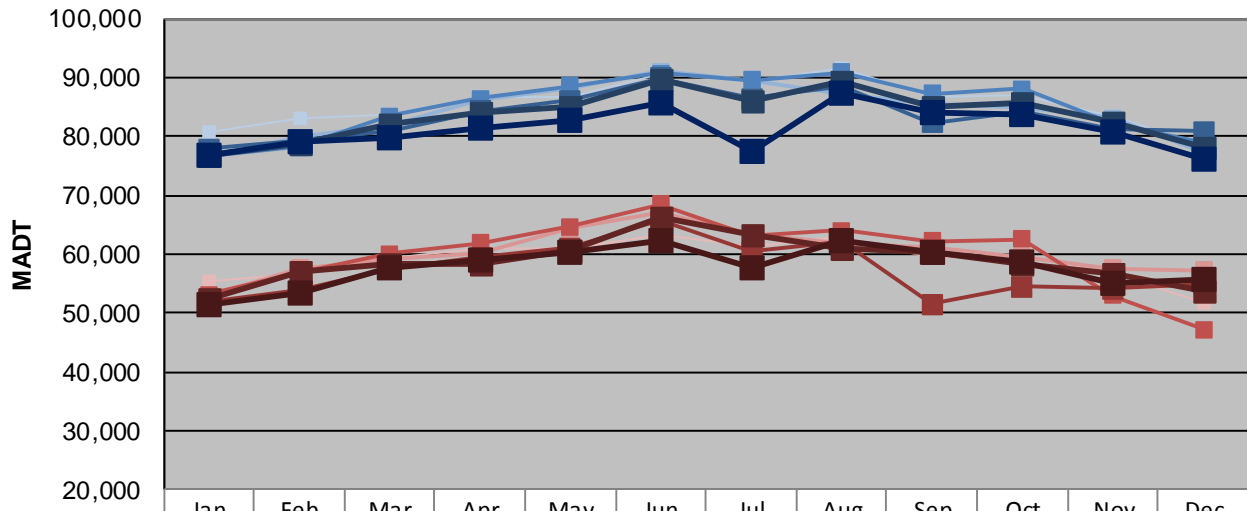

MONTHLY REPORT, STATION NO. 336 (ATR)

DECEMBER 2013

Station Measurement: VOLUME		
Route: I-35E	Route Direction: N/S	Lanes: 6
County: Dakota		Closest City: Eagan
Functional Class: Urban Principal Arterial - Interstate		
Location: N OF MSAS102 (DEERWOOD DR) IN EAGAN		
Ref Post: 095+00.422	True Mile: 95.48	Sequence No. 9854
Volume: 2,163,980		MADT: 69,806
Weekday (M-F) MADT: 76,074		Weekend (Sa-Su) MADT: 55,652

Note: Decrease in traffic September/October 2011 and June/July 2013 due to construction on I-35E

Weekday (WD)/Weekend (WE) Monthly Average Daily Traffic

	Jan	Feb	Mar	Apr	May	Jun	Jul	Aug	Sep	Oct	Nov	Dec
'08 WD	80,834	83,172	83,750	86,808	86,802	90,534	89,420	91,632	86,602	86,840	83,364	78,348
'08 WE	55,434	56,588	59,420	60,846	61,090	63,412	61,446	63,014	59,400	59,922	56,724	51,650
'09 WD	76,452	79,838	81,936	86,326	88,008	91,026	89,628	87,242	85,542	84,710	83,062	77,124
'09 WE	52,736	57,502	59,060	60,186	64,382	67,194	63,354	61,806	61,034	59,608	57,646	57,314
'10 WD	76,582	78,184	83,380	86,484	88,648	90,646	89,590	90,958	87,224	88,100	82,198	78,912
'10 WE	53,108	56,824	60,028	61,898	64,712	68,518	63,024	64,012	62,234	62,490	53,038	47,174
'11 WD	77,886	79,152	80,856	84,294	86,058	89,872	86,444	88,576	82,262	84,256	81,216	80,754
'11 WE	51,990	53,732	57,664	59,352	60,968	65,600	60,442	62,174	51,464	54,516	54,158	54,978
'12 WD	76,764	78,812	81,904	84,140	84,920	89,596	85,984	89,204	85,056	85,552	82,520	78,184
'12 WE	52,444	57,056	58,334	58,418	60,606	66,374	63,320	61,112	60,364	58,478	56,528	53,726
'13 WD	76,776	79,098	79,624	81,418	82,600	85,692	77,412	87,246	84,058	83,556	80,846	76,074
'13 WE	51,538	53,446	57,634	58,958	60,290	62,154	57,608	62,412	60,166	58,710	55,146	55,652

Note: 'Weekday' defined as Monday-Friday, 'Weekend' defined as Saturday-Sunday

Weekday/Weekend Monthly Average Daily Traffic ('08-'13)

	Dec-08	Dec-09	Dec-10	Dec-11	Dec-12	Dec-13
Weekday	78,348	77,124	78,912	80,754	78,184	76,074
Weekend	51,650	57,314	47,174	54,978	53,726	55,652