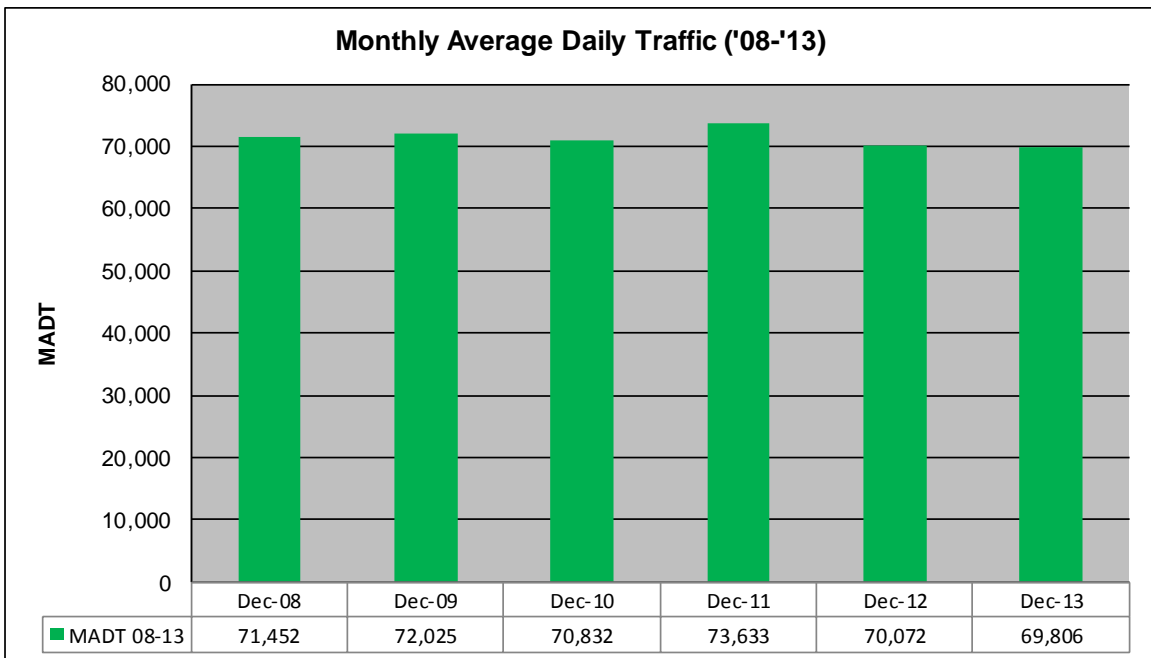

MONTHLY REPORT, STATION NO. 336 (ATR)

DECEMBER 2013

Station Measurement: VOLUME		
Route: I-35E	Route Direction: N/S	Lanes: 6
County: Dakota		Closest City: Eagan
Functional Class: Urban Principal Arterial - Interstate		
Location: N OF MSAS102 (DEERWOOD DR) IN EAGAN		
Ref Post: 095+00.422	True Mile: 95.48	Sequence No. 9854
Volume: 2,163,980		MADT: 69,806
Weekday (M-F) MADT: 76,074		Weekend (Sa-Su) MADT: 55,652

Note: Decrease in traffic September/October 2011 and June/July 2013 due to construction on I-35E

Weekday (WD)/Weekend (WE) Monthly Average Daily Traffic

	Jan	Feb	Mar	Apr	May	Jun	Jul	Aug	Sep	Oct	Nov	Dec
'08 WD	80,834	83,172	83,750	86,808	86,802	90,534	89,420	91,632	86,602	86,840	83,364	78,348
'08 WE	55,434	56,588	59,420	60,846	61,090	63,412	61,446	63,014	59,400	59,922	56,724	51,650
'09 WD	76,452	79,838	81,936	86,326	88,008	91,026	89,628	87,242	85,542	84,710	83,062	77,124
'09 WE	52,736	57,502	59,060	60,186	64,382	67,194	63,354	61,806	61,034	59,608	57,646	57,314
'10 WD	76,582	78,184	83,380	86,484	88,648	90,646	89,590	90,958	87,224	88,100	82,198	78,912
'10 WE	53,108	56,824	60,028	61,898	64,712	68,518	63,024	64,012	62,234	62,490	53,038	47,174
'11 WD	77,886	79,152	80,856	84,294	86,058	89,872	86,444	88,576	82,262	84,256	81,216	80,754
'11 WE	51,990	53,732	57,664	59,352	60,968	65,600	60,442	62,174	51,464	54,516	54,158	54,978
'12 WD	76,764	78,812	81,904	84,140	84,920	89,596	85,984	89,204	85,056	85,552	82,520	78,184
'12 WE	52,444	57,056	58,334	58,418	60,606	66,374	63,320	61,112	60,364	58,478	56,528	53,726
'13 WD	76,776	79,098	79,624	81,418	82,600	85,692	77,412	87,246	84,058	83,556	80,846	76,074
'13 WE	51,538	53,446	57,634	58,958	60,290	62,154	57,608	62,412	60,166	58,710	55,146	55,652

Note: 'Weekday' defined as Monday-Friday, 'Weekend' defined as Saturday-Sunday

Weekday/Weekend Monthly Average Daily Traffic ('08-'13)

	Dec-08	Dec-09	Dec-10	Dec-11	Dec-12	Dec-13
Weekday	78,348	77,124	78,912	80,754	78,184	76,074
Weekend	51,650	57,314	47,174	54,978	53,726	55,652