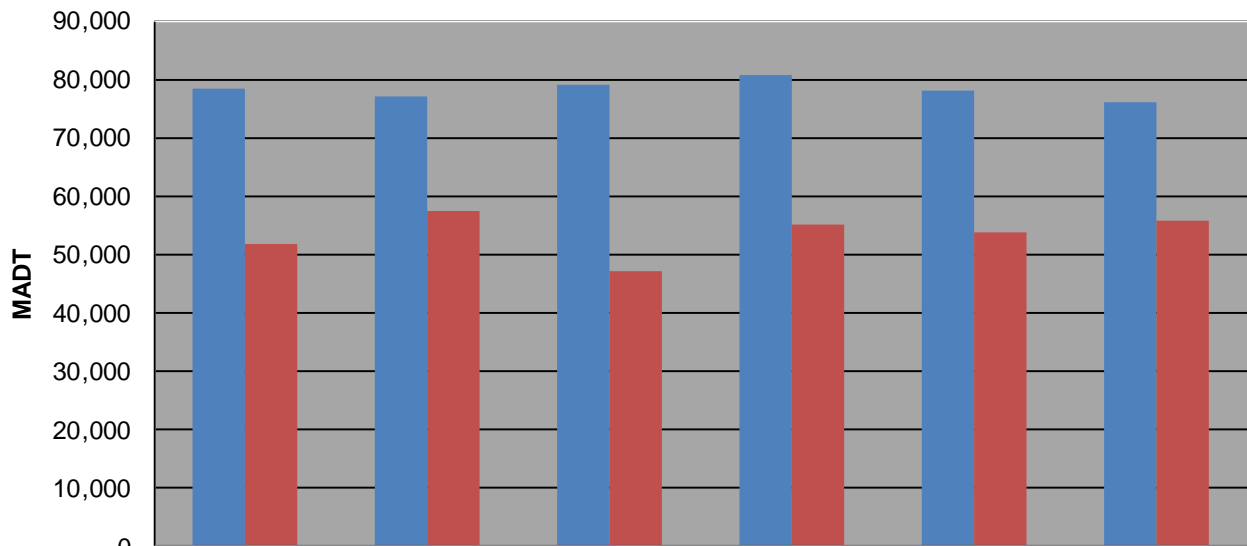

MONTHLY REPORT, STATION NO. 336 (ATR)

DECEMBER 2013

Station Measurement: VOLUME		
Route: I-35E	Route Direction: N/S	Lanes: 6
County: Dakota		Closest City: Eagan
Functional Class: Urban Principal Arterial - Interstate		
Location: N OF MSAS102 (DEERWOOD DR) IN EAGAN		
Ref Post: 095+00.422	True Mile: 95.48	Sequence No. 9854
Volume: 2,163,980		MADT: 69,806
Weekday (M-F) MADT: 76,074		Weekend (Sa-Su) MADT: 55,652

Note: Decrease in traffic September/October 2011 and June/July 2013 due to construction on I-35E

Weekday (WD)/Weekend (WE) Monthly Average Daily Traffic

	Jan	Feb	Mar	Apr	May	Jun	Jul	Aug	Sep	Oct	Nov	Dec
'08 WD	80,834	83,172	83,750	86,808	86,802	90,534	89,420	91,632	86,602	86,840	83,364	78,348
'08 WE	55,434	56,588	59,420	60,846	61,090	63,412	61,446	63,014	59,400	59,922	56,724	51,650
'09 WD	76,452	79,838	81,936	86,326	88,008	91,026	89,628	87,242	85,542	84,710	83,062	77,124
'09 WE	52,736	57,502	59,060	60,186	64,382	67,194	63,354	61,806	61,034	59,608	57,646	57,314
'10 WD	76,582	78,184	83,380	86,484	88,648	90,646	89,590	90,958	87,224	88,100	82,198	78,912
'10 WE	53,108	56,824	60,028	61,898	64,712	68,518	63,024	64,012	62,234	62,490	53,038	47,174
'11 WD	77,886	79,152	80,856	84,294	86,058	89,872	86,444	88,576	82,262	84,256	81,216	80,754
'11 WE	51,990	53,732	57,664	59,352	60,968	65,600	60,442	62,174	51,464	54,516	54,158	54,978
'12 WD	76,764	78,812	81,904	84,140	84,920	89,596	85,984	89,204	85,056	85,552	82,520	78,184
'12 WE	52,444	57,056	58,334	58,418	60,606	66,374	63,320	61,112	60,364	58,478	56,528	53,726
'13 WD	76,776	79,098	79,624	81,418	82,600	85,692	77,412	87,246	84,058	83,556	80,846	76,074
'13 WE	51,538	53,446	57,634	58,958	60,290	62,154	57,608	62,412	60,166	58,710	55,146	55,652

Note: 'Weekday' defined as Monday-Friday, 'Weekend' defined as Saturday-Sunday

Weekday/Weekend Monthly Average Daily Traffic ('08-'13)

	Dec-08	Dec-09	Dec-10	Dec-11	Dec-12	Dec-13
Weekday	78,348	77,124	78,912	80,754	78,184	76,074
Weekend	51,650	57,314	47,174	54,978	53,726	55,652