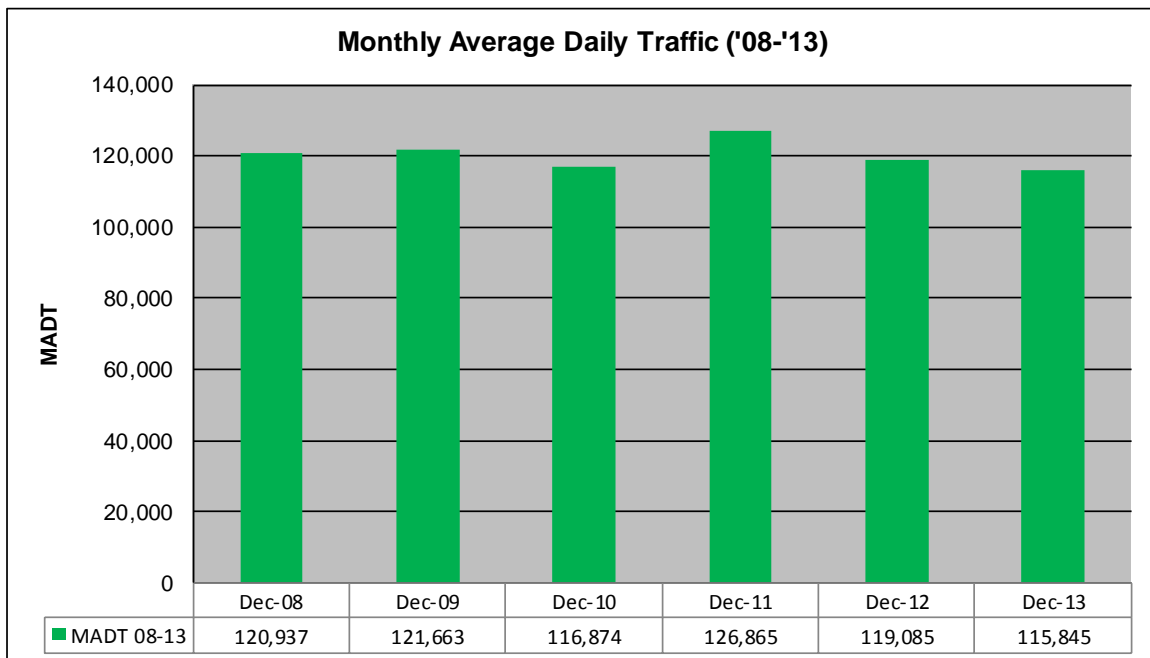

Note: Decrease in traffic June/July 2007 due to construction on I-394

Weekday (WD)/Weekend (WE) Monthly Average Daily Traffic

	Jan	Feb	Mar	Apr	May	Jun	Jul	Aug	Sep	Oct	Nov	Dec
'08 WD	137,928	144,874	144,200	149,312	148,334	151,774	146,510	150,422	150,388	151,844	143,740	131,788
'08 WE	94,554	96,952	98,436	101,044	92,906	101,550	100,308	98,774	105,502	107,998	104,274	90,018
'09 WD	132,756	140,882	143,756	151,044	149,266	151,902	147,308	149,668	146,534	147,210	142,658	129,836
'09 WE	92,674	100,674	103,664	102,182	109,384	100,496	96,714	105,986	102,858	109,054	101,400	97,474
'10 WD	134,204	137,542	145,678	150,662	150,088	152,940	147,150	151,596	147,090	151,236	140,068	129,848
'10 WE	93,936	100,560	106,398	104,806	113,084	107,424	89,432	103,036	107,696	109,828	93,158	78,122
'11 WD	134,220	138,160	140,194	147,468	145,970	150,066	146,210	148,022	145,974	147,206	139,768	138,944
'11 WE	91,298	95,422	101,116	102,128	106,656	109,794	100,622	104,160	102,790	104,690	94,884	94,962
'12 WD	136,510	141,636	145,738	149,638	147,806	151,642	144,296	149,698	147,118	148,236	142,940	131,224
'12 WE	96,174	102,286	104,094	102,188	99,112	104,150	105,762	102,736	106,570	106,136	100,654	95,148
'13 WD	134,976	139,158	137,954	142,296	145,442	150,984	146,278	151,644	148,730	150,116	141,942	124,616
'13 WE	94,342	97,532	101,784	107,138	100,908	106,980	103,032	112,510	112,348	112,480	101,206	96,348

Note: 'Weekday' defined as Monday-Friday, 'Weekend' defined as Saturday-Sunday

Weekday/Weekend Monthly Average Daily Traffic ('08-'13)

	Dec-08	Dec-09	Dec-10	Dec-11	Dec-12	Dec-13
Weekday	131,788	129,836	129,848	138,944	131,224	124,616
Weekend	90,018	97,474	78,122	94,962	95,148	96,348