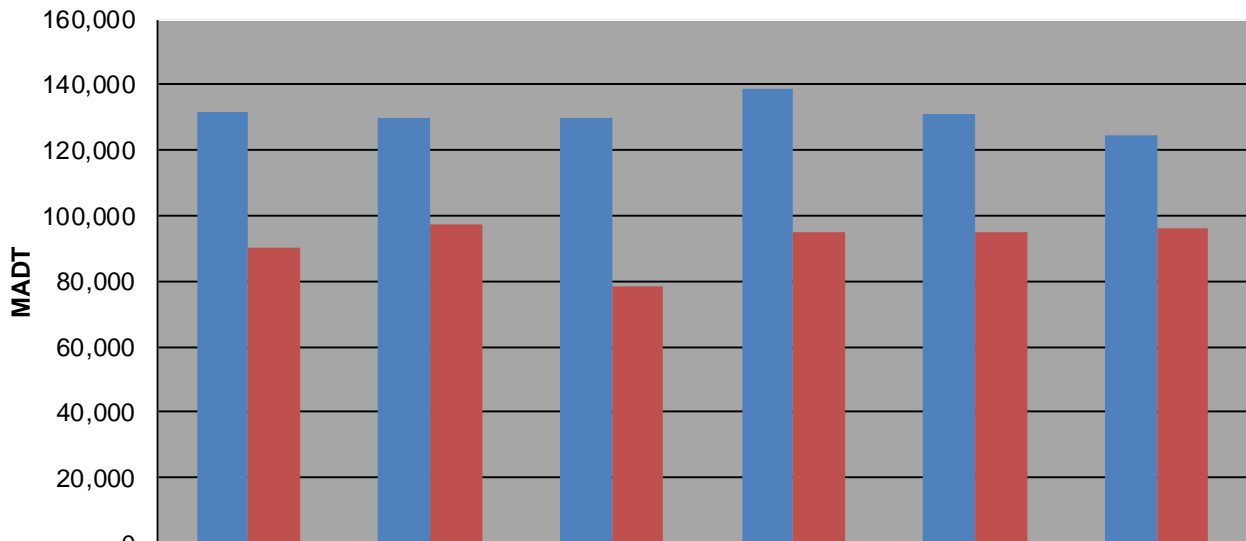

Note: Decrease in traffic June/July 2007 due to construction on I-394

Weekday (WD)/Weekend (WE) Monthly Average Daily Traffic

	Jan	Feb	Mar	Apr	May	Jun	Jul	Aug	Sep	Oct	Nov	Dec
'08 WD	137,928	144,874	144,200	149,312	148,334	151,774	146,510	150,422	150,388	151,844	143,740	131,788
'08 WE	94,554	96,952	98,436	101,044	92,906	101,550	100,308	98,774	105,502	107,998	104,274	90,018
'09 WD	132,756	140,882	143,756	151,044	149,266	151,902	147,308	149,668	146,534	147,210	142,658	129,836
'09 WE	92,674	100,674	103,664	102,182	109,384	100,496	96,714	105,986	102,858	109,054	101,400	97,474
'10 WD	134,204	137,542	145,678	150,662	150,088	152,940	147,150	151,596	147,090	151,236	140,068	129,848
'10 WE	93,936	100,560	106,398	104,806	113,084	107,424	89,432	103,036	107,696	109,828	93,158	78,122
'11 WD	134,220	138,160	140,194	147,468	145,970	150,066	146,210	148,022	145,974	147,206	139,768	138,944
'11 WE	91,298	95,422	101,116	102,128	106,656	109,794	100,622	104,160	102,790	104,690	94,884	94,962
'12 WD	136,510	141,636	145,738	149,638	147,806	151,642	144,296	149,698	147,118	148,236	142,940	131,224
'12 WE	96,174	102,286	104,094	102,188	99,112	104,150	105,762	102,736	106,570	106,136	100,654	95,148
'13 WD	134,976	139,158	137,954	142,296	145,442	150,984	146,278	151,644	148,730	150,116	141,942	124,616
'13 WE	94,342	97,532	101,784	107,138	100,908	106,980	103,032	112,510	112,348	112,480	101,206	96,348

Note: 'Weekday' defined as Monday-Friday, 'Weekend' defined as Saturday-Sunday

Weekday/Weekend Monthly Average Daily Traffic ('08-'13)

	Dec-08	Dec-09	Dec-10	Dec-11	Dec-12	Dec-13
Weekday	131,788	129,836	129,848	138,944	131,224	124,616
Weekend	90,018	97,474	78,122	94,962	95,148	96,348