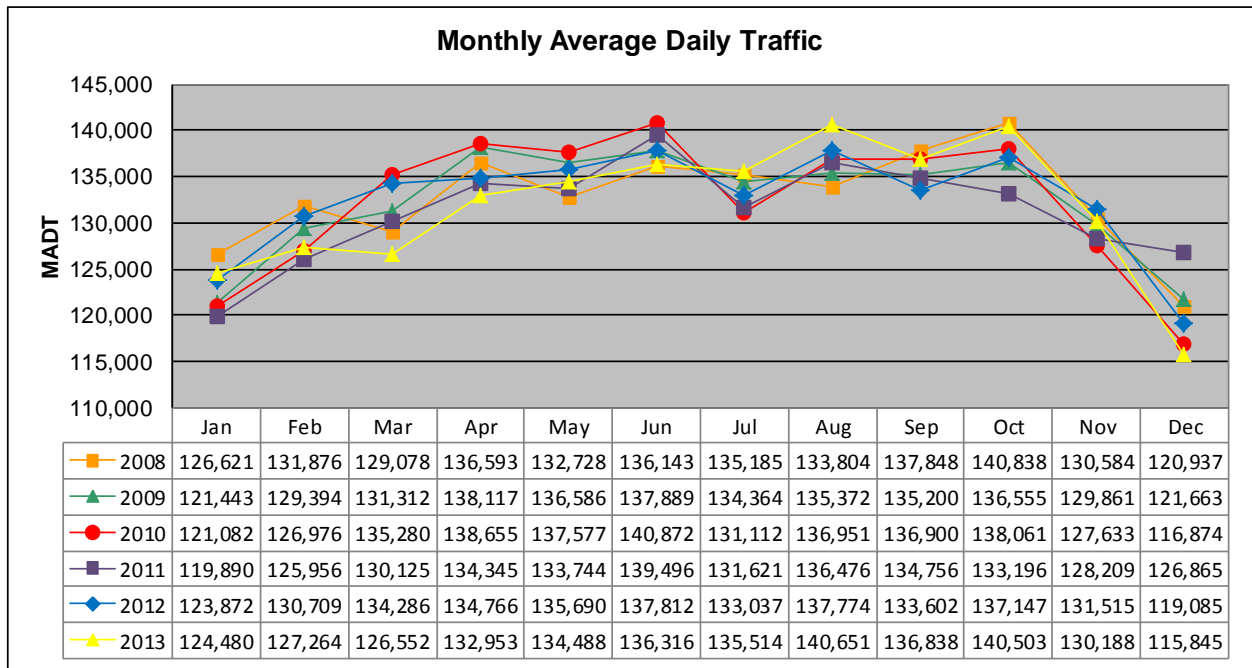

Note: Decrease in traffic June/July 2007 due to construction on I-394

Weekday (WD)/Weekend (WE) Monthly Average Daily Traffic

	Jan	Feb	Mar	Apr	May	Jun	Jul	Aug	Sep	Oct	Nov	Dec
'08 WD	137,928	144,874	144,200	149,312	148,334	151,774	146,510	150,422	150,388	151,844	143,740	131,788
'08 WE	94,554	96,952	98,436	101,044	92,906	101,550	100,308	98,774	105,502	107,998	104,274	90,018
'09 WD	132,756	140,882	143,756	151,044	149,266	151,902	147,308	149,668	146,534	147,210	142,658	129,836
'09 WE	92,674	100,674	103,664	102,182	109,384	100,496	96,714	105,986	102,858	109,054	101,400	97,474
'10 WD	134,204	137,542	145,678	150,662	150,088	152,940	147,150	151,596	147,090	151,236	140,068	129,848
'10 WE	93,936	100,560	106,398	104,806	113,084	107,424	89,432	103,036	107,696	109,828	93,158	78,122
'11 WD	134,220	138,160	140,194	147,468	145,970	150,066	146,210	148,022	145,974	147,206	139,768	138,944
'11 WE	91,298	95,422	101,116	102,128	106,656	109,794	100,622	104,160	102,790	104,690	94,884	94,962
'12 WD	136,510	141,636	145,738	149,638	147,806	151,642	144,296	149,698	147,118	148,236	142,940	131,224
'12 WE	96,174	102,286	104,094	102,188	99,112	104,150	105,762	102,736	106,570	106,136	100,654	95,148
'13 WD	134,976	139,158	137,954	142,296	145,442	150,984	146,278	151,644	148,730	150,116	141,942	124,616
'13 WE	94,342	97,532	101,784	107,138	100,908	106,980	103,032	112,510	112,348	112,480	101,206	96,348

Note: 'Weekday' defined as Monday-Friday, 'Weekend' defined as Saturday-Sunday

Weekday/Weekend Monthly Average Daily Traffic ('08-'13)

	Dec-08	Dec-09	Dec-10	Dec-11	Dec-12	Dec-13
Weekday	131,788	129,836	129,848	138,944	131,224	124,616
Weekend	90,018	97,474	78,122	94,962	95,148	96,348