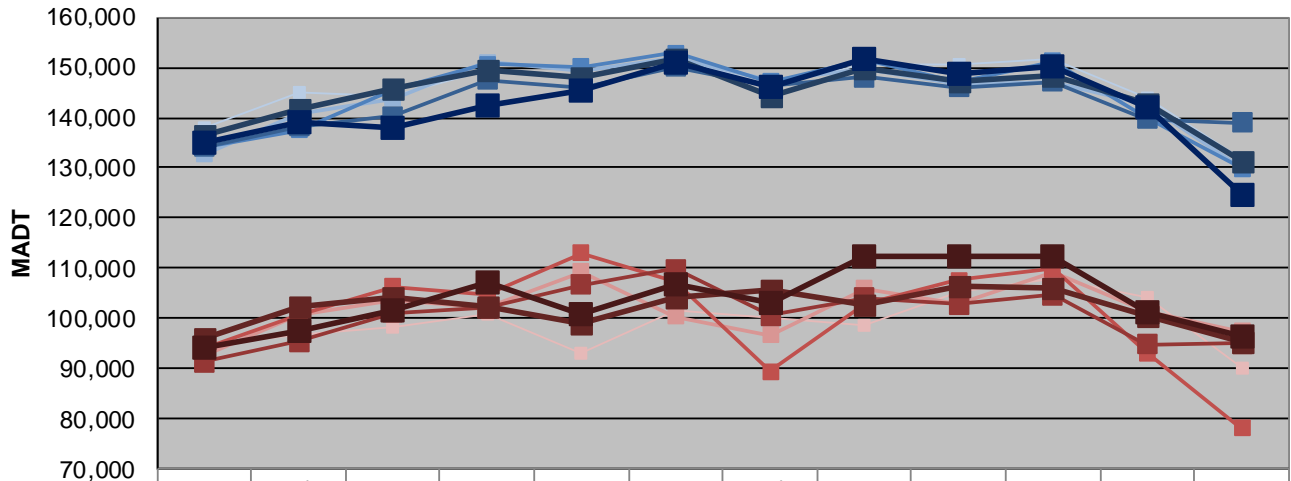

MONTHLY REPORT, STATION NO. 326 (ATR)

DECEMBER 2013

Station Measurement: VOLUME		
Route: I-394	Route Direction: E/W	Lanes: 6
County: Hennepin		Closest City: Minneapolis
Functional Class: Urban Principal Arterial - Interstate		
Location: E OF TH100 IN MINNEAPOLIS		
Ref Post: 007+00.250	True Mile: 7.25	Sequence No. 9850
Volume: 3,591,199		MADT: 115,845
Weekday (M-F) MADT: 124,616		Weekend (Sa-Su) MADT: 96,348

Note: Decrease in traffic June/July 2007 due to construction on I-394

Weekday (WD)/Weekend (WE) Monthly Average Daily Traffic

	Jan	Feb	Mar	Apr	May	Jun	Jul	Aug	Sep	Oct	Nov	Dec
'08 WD	137,928	144,874	144,200	149,312	148,334	151,774	146,510	150,422	150,388	151,844	143,740	131,788
'08 WE	94,554	96,952	98,436	101,044	92,906	101,550	100,308	98,774	105,502	107,998	104,274	90,018
'09 WD	132,756	140,882	143,756	151,044	149,266	151,902	147,308	149,668	146,534	147,210	142,658	129,836
'09 WE	92,674	100,674	103,664	102,182	109,384	100,496	96,714	105,986	102,858	109,054	101,400	97,474
'10 WD	134,204	137,542	145,678	150,662	150,088	152,940	147,150	151,596	147,090	151,236	140,068	129,848
'10 WE	93,936	100,560	106,398	104,806	113,084	107,424	89,432	103,036	107,696	109,828	93,158	78,122
'11 WD	134,220	138,160	140,194	147,468	145,970	150,066	146,210	148,022	145,974	147,206	139,768	138,944
'11 WE	91,298	95,422	101,116	102,128	106,656	109,794	100,622	104,160	102,790	104,690	94,884	94,962
'12 WD	136,510	141,636	145,738	149,638	147,806	151,642	144,296	149,698	147,118	148,236	142,940	131,224
'12 WE	96,174	102,286	104,094	102,188	99,112	104,150	105,762	102,736	106,570	106,136	100,654	95,148
'13 WD	134,976	139,158	137,954	142,296	145,442	150,984	146,278	151,644	148,730	150,116	141,942	124,616
'13 WE	94,342	97,532	101,784	107,138	100,908	106,980	103,032	112,510	112,348	112,480	101,206	96,348