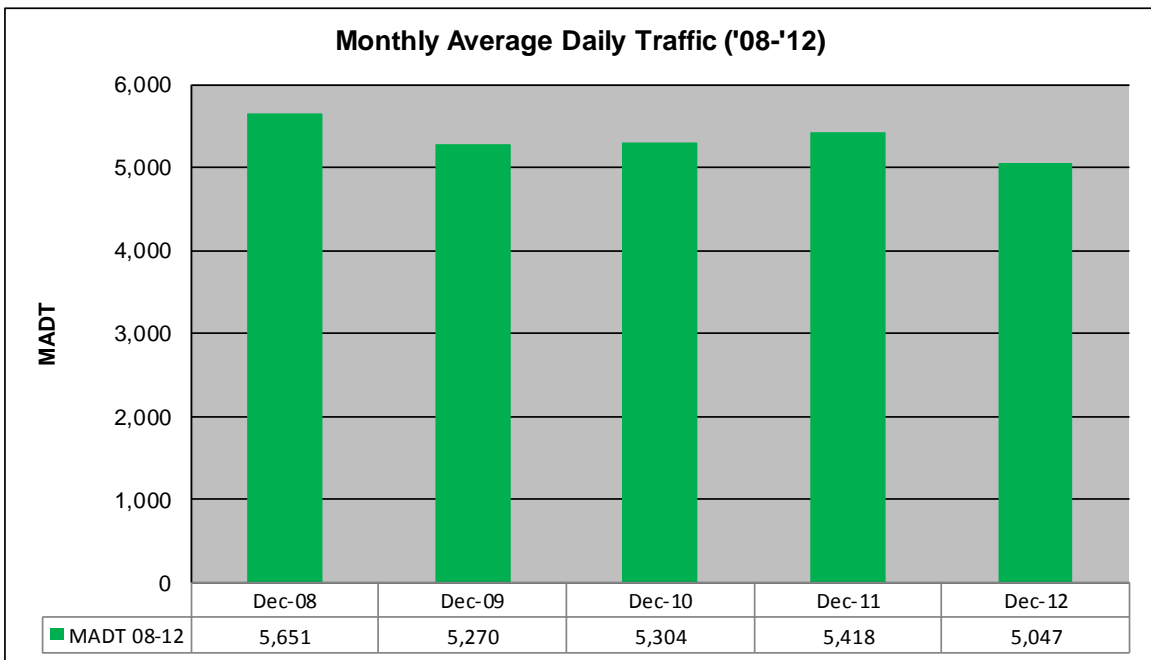

MONTHLY REPORT, STATION NO. 460 (ATR)

DECEMBER 2012

Station Measurement: VOLUME		
Route: MSAS 128	Route Direction: E/W	Lanes: 2
County: Dakota		Closest City: Hastings
Functional Class: Urban Collector		
Location: W OF MSAS122 (PINE ST) IN HASTINGS		
Ref Post: 000+00.840	True Mile: 0.84	Sequence No. 9909
Volume: 156,462		MADT: 5,047
Weekday (M-F) MADT: 5,292		Weekend (Sa-Su) MADT: 4,540

Weekday (WD)/Weekend (WE) Monthly Average Daily Traffic

	Jan	Feb	Mar	Apr	May	Jun	Jul	Aug	Sep	Oct	Nov	Dec
'08 WD	5,928	6,018	5,956	6,486	6,954	6,870	6,482	6,296	6,376	6,300	6,060	5,940
'08 WE	4,856	4,898	5,056	5,408	5,826	5,748	5,466	5,248	5,422	5,274	5,002	4,820
'09 WD	5,596	5,682	5,776	6,488	6,674	6,622	6,300	6,006	6,006	5,928	5,966	5,498
'09 WE	4,628	4,746	4,944	5,346	5,604	5,498	5,212	5,082	4,960	4,926	4,816	4,606
'10 WD	5,508	5,504	5,670	6,232	6,248	5,870	5,550	5,786	5,552	5,854	5,604	5,672
'10 WE	4,478	4,574	4,814	5,242	5,402	5,132	4,798	4,730	4,698	4,982	4,556	4,158
'11 WD	5,432	5,412	5,342	5,918	6,336	6,398	6,116	5,980	5,866	5,930	5,670	5,632
'11 WE	4,448	4,460	4,496	5,028	5,186	5,664	5,158	5,056	4,924	4,986	4,704	4,754
'12 WD	5,294	5,200	5,570	6,096	6,198	6,258	5,574	5,630	5,758	5,738	5,784	5,292
'12 WE	4,468	4,630	4,950	5,128	5,088	5,384	4,938	4,760	4,804	4,762	4,640	4,540

Note: 'Weekday' defined as Monday-Friday, 'Weekend' defined as Saturday-Sunday

Weekday/Weekend Monthly Average Daily Traffic ('08-'12)

	Dec-08	Dec-09	Dec-10	Dec-11	Dec-12
Weekday	5,940	5,498	5,672	5,632	5,292
Weekend	4,820	4,606	4,158	4,754	4,540