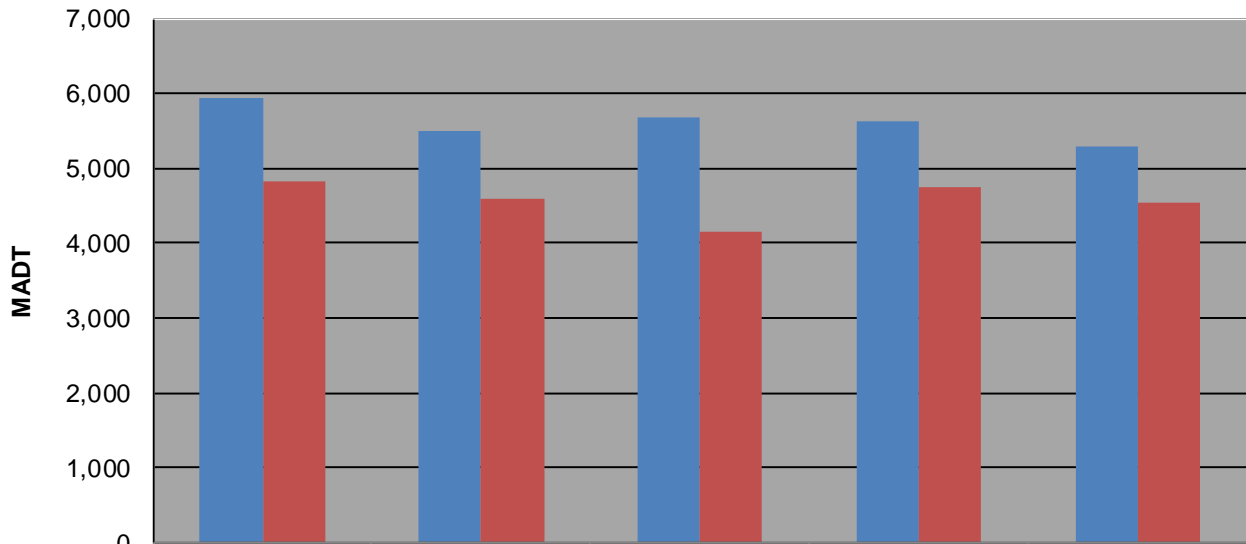

MONTHLY REPORT, STATION NO. 460 (ATR)

DECEMBER 2012

Station Measurement: VOLUME		
Route: MSAS 128	Route Direction: E/W	Lanes: 2
County: Dakota		Closest City: Hastings
Functional Class: Urban Collector		
Location: W OF MSAS122 (PINE ST) IN HASTINGS		
Ref Post: 000+00.840	True Mile: 0.84	Sequence No. 9909
Volume: 156,462		MADT: 5,047
Weekday (M-F) MADT: 5,292		Weekend (Sa-Su) MADT: 4,540

Weekday (WD)/Weekend (WE) Monthly Average Daily Traffic

	Jan	Feb	Mar	Apr	May	Jun	Jul	Aug	Sep	Oct	Nov	Dec
'08 WD	5,928	6,018	5,956	6,486	6,954	6,870	6,482	6,296	6,376	6,300	6,060	5,940
'08 WE	4,856	4,898	5,056	5,408	5,826	5,748	5,466	5,248	5,422	5,274	5,002	4,820
'09 WD	5,596	5,682	5,776	6,488	6,674	6,622	6,300	6,006	6,006	5,928	5,966	5,498
'09 WE	4,628	4,746	4,944	5,346	5,604	5,498	5,212	5,082	4,960	4,926	4,816	4,606
'10 WD	5,508	5,504	5,670	6,232	6,248	5,870	5,550	5,786	5,552	5,854	5,604	5,672
'10 WE	4,478	4,574	4,814	5,242	5,402	5,132	4,798	4,730	4,698	4,982	4,556	4,158
'11 WD	5,432	5,412	5,342	5,918	6,336	6,398	6,116	5,980	5,866	5,930	5,670	5,632
'11 WE	4,448	4,460	4,496	5,028	5,186	5,664	5,158	5,056	4,924	4,986	4,704	4,754
'12 WD	5,294	5,200	5,570	6,096	6,198	6,258	5,574	5,630	5,758	5,738	5,784	5,292
'12 WE	4,468	4,630	4,950	5,128	5,088	5,384	4,938	4,760	4,804	4,762	4,640	4,540

Note: 'Weekday' defined as Monday-Friday, 'Weekend' defined as Saturday-Sunday

Weekday/Weekend Monthly Average Daily Traffic ('08-'12)

	Dec-08	Dec-09	Dec-10	Dec-11	Dec-12
Weekday	5,940	5,498	5,672	5,632	5,292
Weekend	4,820	4,606	4,158	4,754	4,540