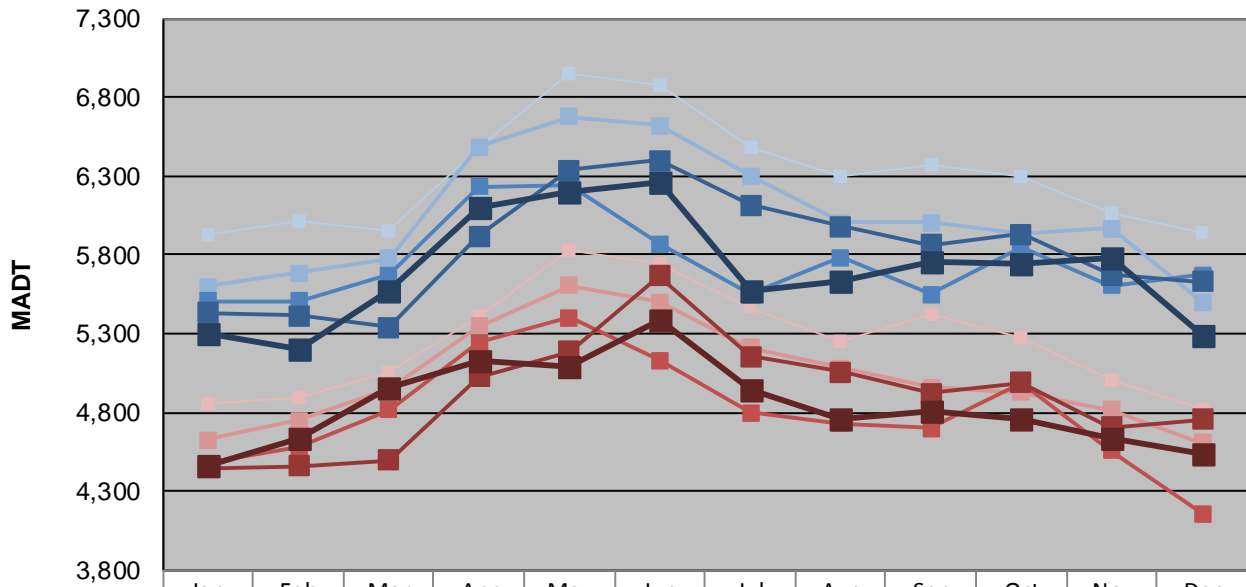

MONTHLY REPORT, STATION NO. 460 (ATR)

DECEMBER 2012

Station Measurement: VOLUME		
Route: MSAS 128	Route Direction: E/W	Lanes: 2
County: Dakota		Closest City: Hastings
Functional Class: Urban Collector		
Location: W OF MSAS122 (PINE ST) IN HASTINGS		
Ref Post: 000+00.840	True Mile: 0.84	Sequence No. 9909
Volume: 156,462		MADT: 5,047
Weekday (M-F) MADT: 5,292		Weekend (Sa-Su) MADT: 4,540

Weekday (WD)/Weekend (WE) Monthly Average Daily Traffic

	Jan	Feb	Mar	Apr	May	Jun	Jul	Aug	Sep	Oct	Nov	Dec
'08 WD	5,928	6,018	5,956	6,486	6,954	6,870	6,482	6,296	6,376	6,300	6,060	5,940
'08 WE	4,856	4,898	5,056	5,408	5,826	5,748	5,466	5,248	5,422	5,274	5,002	4,820
'09 WD	5,596	5,682	5,776	6,488	6,674	6,622	6,300	6,006	6,006	5,928	5,966	5,498
'09 WE	4,628	4,746	4,944	5,346	5,604	5,498	5,212	5,082	4,960	4,926	4,816	4,606
'10 WD	5,508	5,504	5,670	6,232	6,248	5,870	5,550	5,786	5,552	5,854	5,604	5,672
'10 WE	4,478	4,574	4,814	5,242	5,402	5,132	4,798	4,730	4,698	4,982	4,556	4,158
'11 WD	5,432	5,412	5,342	5,918	6,336	6,398	6,116	5,980	5,866	5,930	5,670	5,632
'11 WE	4,448	4,460	4,496	5,028	5,186	5,664	5,158	5,056	4,924	4,986	4,704	4,754
'12 WD	5,294	5,200	5,570	6,096	6,198	6,258	5,574	5,630	5,758	5,738	5,784	5,292
'12 WE	4,468	4,630	4,950	5,128	5,088	5,384	4,938	4,760	4,804	4,762	4,640	4,540

Note: 'Weekday' defined as Monday-Friday, 'Weekend' defined as Saturday-Sunday

Weekday/Weekend Monthly Average Daily Traffic ('08-'12)

	Dec-08	Dec-09	Dec-10	Dec-11	Dec-12
Weekday	5,940	5,498	5,672	5,632	5,292
Weekend	4,820	4,606	4,158	4,754	4,540