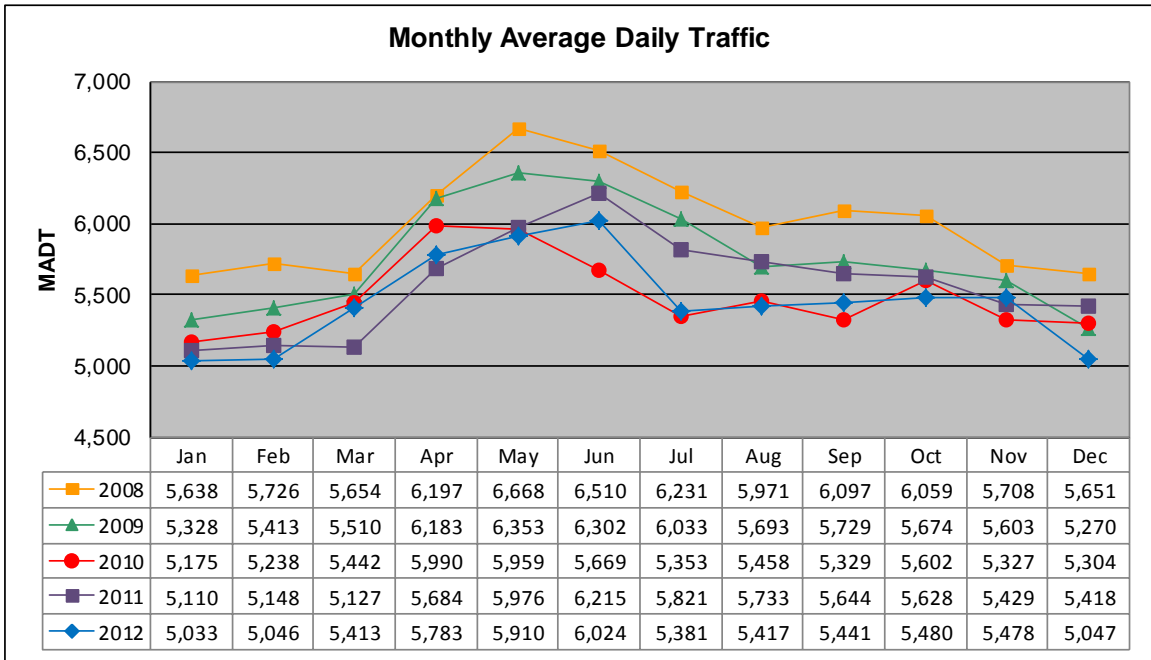

MONTHLY REPORT, STATION NO. 460 (ATR)

DECEMBER 2012

Station Measurement: VOLUME		
Route: MSAS 128	Route Direction: E/W	Lanes: 2
County: Dakota		Closest City: Hastings
Functional Class: Urban Collector		
Location: W OF MSAS122 (PINE ST) IN HASTINGS		
Ref Post: 000+00.840	True Mile: 0.84	Sequence No. 9909
Volume: 156,462		MADT: 5,047
Weekday (M-F) MADT: 5,292		Weekend (Sa-Su) MADT: 4,540

Weekday (WD)/Weekend (WE) Monthly Average Daily Traffic

	Jan	Feb	Mar	Apr	May	Jun	Jul	Aug	Sep	Oct	Nov	Dec
'08 WD	5,928	6,018	5,956	6,486	6,954	6,870	6,482	6,296	6,376	6,300	6,060	5,940
'08 WE	4,856	4,898	5,056	5,408	5,826	5,748	5,466	5,248	5,422	5,274	5,002	4,820
'09 WD	5,596	5,682	5,776	6,488	6,674	6,622	6,300	6,006	6,006	5,928	5,966	5,498
'09 WE	4,628	4,746	4,944	5,346	5,604	5,498	5,212	5,082	4,960	4,926	4,816	4,606
'10 WD	5,508	5,504	5,670	6,232	6,248	5,870	5,550	5,786	5,552	5,854	5,604	5,672
'10 WE	4,478	4,574	4,814	5,242	5,402	5,132	4,798	4,730	4,698	4,982	4,556	4,158
'11 WD	5,432	5,412	5,342	5,918	6,336	6,398	6,116	5,980	5,866	5,930	5,670	5,632
'11 WE	4,448	4,460	4,496	5,028	5,186	5,664	5,158	5,056	4,924	4,986	4,704	4,754
'12 WD	5,294	5,200	5,570	6,096	6,198	6,258	5,574	5,630	5,758	5,738	5,784	5,292
'12 WE	4,468	4,630	4,950	5,128	5,088	5,384	4,938	4,760	4,804	4,762	4,640	4,540

Note: 'Weekday' defined as Monday-Friday, 'Weekend' defined as Saturday-Sunday

Weekday/Weekend Monthly Average Daily Traffic ('08-'12)

	Dec-08	Dec-09	Dec-10	Dec-11	Dec-12
Weekday	5,940	5,498	5,672	5,632	5,292
Weekend	4,820	4,606	4,158	4,754	4,540