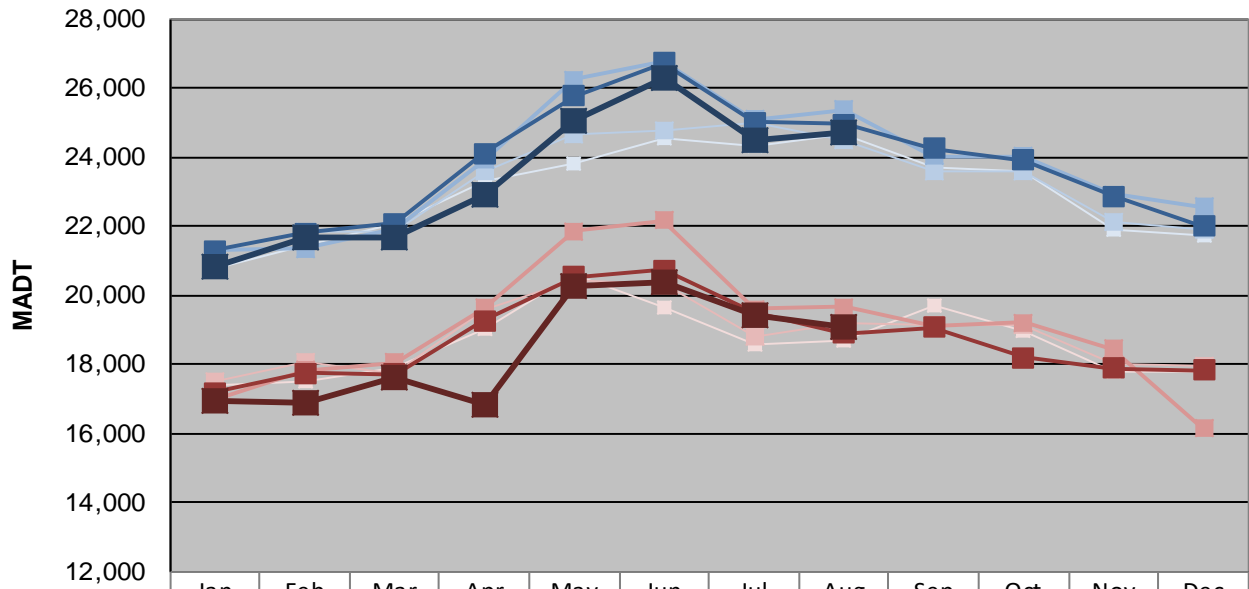

MONTHLY REPORT, STATION NO. 425 (ATR)

AUGUST 2018

Station Measurement: VOLUME/SPEED/CLASS		
Route: CSAH 32	Route Direction: E/W	Lanes: 4
County: Dakota	Closest City: Eagan	
Functional Class: Urban Minor Arterial		
Location: W OF MSAS109 (JOHNNY CAKE RIDGE RD) IN EAGAN		
Ref Post: 004+00.840	True Mile: 4.84	Sequence No. 9896
Volume: 721,960		MADT: 23,289
Weekday (M-F) MADT: 24,720		Weekend (Sa-Su) MADT: 19,056

Weekday (WD)/Weekend (WE) Monthly Average Daily Traffic

	Jan	Feb	Mar	Apr	May	Jun	Jul	Aug	Sep	Oct	Nov	Dec
'14 WD	20,762	21,426	22,088	23,294	23,806	24,546	24,316	24,682	23,674	23,566	21,896	21,736
'14 WE	17,372	17,518	17,918	19,050	20,584	19,672	18,602	18,714	19,688	18,948	17,780	17,814
'15 WD	21,250	21,858	21,864	23,612	24,644	24,790	24,978	24,506	23,568	23,608	22,120	21,874
'15 WE	17,526	18,080	17,742	19,576	20,460	20,344	18,774	19,188	19,162	19,162	18,028	17,958
'16 WD	21,292	21,338	21,932	23,918	26,236	26,764	25,100	25,378	24,024	24,010	22,926	22,556
'16 WE	16,948	17,838	18,050	19,642	21,854	22,162	19,592	19,650	19,130	19,206	18,456	16,140
'17 WD	21,284	21,806	22,082	24,104	25,754	26,734	25,016	24,960	24,246	23,918	22,870	21,982
'17 WE	17,194	17,736	17,724	19,252	20,528	20,736	19,486	18,886	19,054	18,202	17,882	17,842
'18 WD	20,810	21,694	21,666	22,934	25,026	26,296	24,458	24,720				
'18 WE	16,944	16,904	17,628	16,802	20,254	20,372	19,444	19,056				

Note: 'Weekday' defined as Monday-Friday, 'Weekend' defined as Saturday-Sunday

Weekday/Weekend Monthly Average Daily Traffic ('14-'18)

Weekday	24,682	24,506	25,378	24,960	24,720
Weekend	18,714	19,188	19,650	18,886	19,056