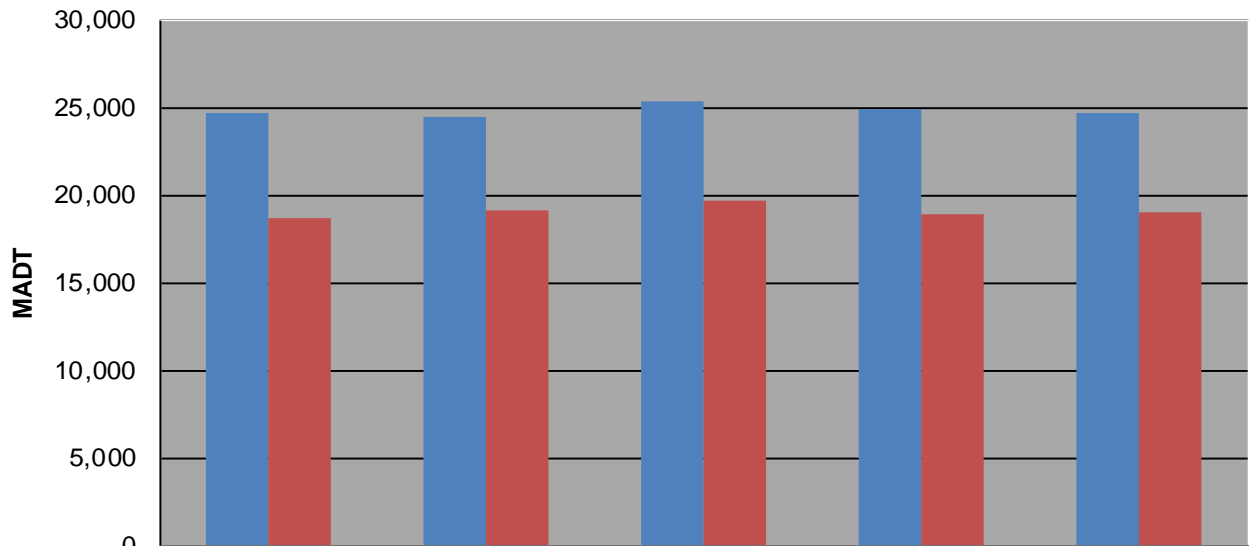

MONTHLY REPORT, STATION NO. 425 (ATR)

AUGUST 2018

Station Measurement: VOLUME/SPEED/CLASS		
Route: CSAH 32	Route Direction: E/W	Lanes: 4
County: Dakota	Closest City: Eagan	
Functional Class: Urban Minor Arterial		
Location: W OF MSAS109 (JOHNNY CAKE RIDGE RD) IN EAGAN		
Ref Post: 004+00.840	True Mile: 4.84	Sequence No. 9896
Volume: 721,960		MADT: 23,289
Weekday (M-F) MADT: 24,720		Weekend (Sa-Su) MADT: 19,056

Weekday (WD)/Weekend (WE) Monthly Average Daily Traffic

	Jan	Feb	Mar	Apr	May	Jun	Jul	Aug	Sep	Oct	Nov	Dec
'14 WD	20,762	21,426	22,088	23,294	23,806	24,546	24,316	24,682	23,674	23,566	21,896	21,736
'14 WE	17,372	17,518	17,918	19,050	20,584	19,672	18,602	18,714	19,688	18,948	17,780	17,814
'15 WD	21,250	21,858	21,864	23,612	24,644	24,790	24,978	24,506	23,568	23,608	22,120	21,874
'15 WE	17,526	18,080	17,742	19,576	20,460	20,344	18,774	19,188	19,162	19,162	18,028	17,958
'16 WD	21,292	21,338	21,932	23,918	26,236	26,764	25,100	25,378	24,024	24,010	22,926	22,556
'16 WE	16,948	17,838	18,050	19,642	21,854	22,162	19,592	19,650	19,130	19,206	18,456	16,140
'17 WD	21,284	21,806	22,082	24,104	25,754	26,734	25,016	24,960	24,246	23,918	22,870	21,982
'17 WE	17,194	17,736	17,724	19,252	20,528	20,736	19,486	18,886	19,054	18,202	17,882	17,842
'18 WD	20,810	21,694	21,666	22,934	25,026	26,296	24,458	24,720				
'18 WE	16,944	16,904	17,628	16,802	20,254	20,372	19,444	19,056				

Note: 'Weekday' defined as Monday-Friday, 'Weekend' defined as Saturday-Sunday

Weekday/Weekend Monthly Average Daily Traffic ('14-'18)

Weekday	24,682	24,506	25,378	24,960	24,720
Weekend	18,714	19,188	19,650	18,886	19,056