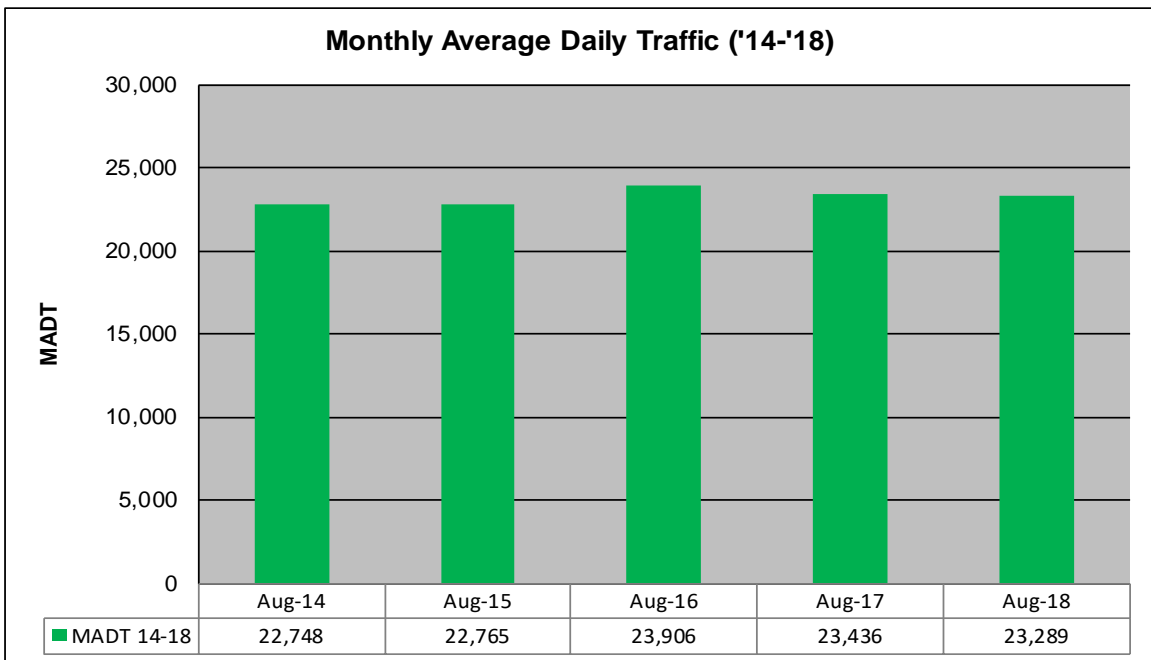

MONTHLY REPORT, STATION NO. 425 (ATR)

AUGUST 2018

Station Measurement: VOLUME/SPEED/CLASS		
Route: CSAH 32	Route Direction: E/W	Lanes: 4
County: Dakota	Closest City: Eagan	
Functional Class: Urban Minor Arterial		
Location: W OF MSAS109 (JOHNNY CAKE RIDGE RD) IN EAGAN		
Ref Post: 004+00.840	True Mile: 4.84	Sequence No. 9896
Volume: 721,960		MADT: 23,289
Weekday (M-F) MADT: 24,720		Weekend (Sa-Su) MADT: 19,056

Weekday (WD)/Weekend (WE) Monthly Average Daily Traffic

	Jan	Feb	Mar	Apr	May	Jun	Jul	Aug	Sep	Oct	Nov	Dec
'14 WD	20,762	21,426	22,088	23,294	23,806	24,546	24,316	24,682	23,674	23,566	21,896	21,736
'14 WE	17,372	17,518	17,918	19,050	20,584	19,672	18,602	18,714	19,688	18,948	17,780	17,814
'15 WD	21,250	21,858	21,864	23,612	24,644	24,790	24,978	24,506	23,568	23,608	22,120	21,874
'15 WE	17,526	18,080	17,742	19,576	20,460	20,344	18,774	19,188	19,162	19,162	18,028	17,958
'16 WD	21,292	21,338	21,932	23,918	26,236	26,764	25,100	25,378	24,024	24,010	22,926	22,556
'16 WE	16,948	17,838	18,050	19,642	21,854	22,162	19,592	19,650	19,130	19,206	18,456	16,140
'17 WD	21,284	21,806	22,082	24,104	25,754	26,734	25,016	24,960	24,246	23,918	22,870	21,982
'17 WE	17,194	17,736	17,724	19,252	20,528	20,736	19,486	18,886	19,054	18,202	17,882	17,842
'18 WD	20,810	21,694	21,666	22,934	25,026	26,296	24,458	24,720				
'18 WE	16,944	16,904	17,628	16,802	20,254	20,372	19,444	19,056				

Note: 'Weekday' defined as Monday-Friday, 'Weekend' defined as Saturday-Sunday

Weekday/Weekend Monthly Average Daily Traffic ('14-'18)

Weekday	24,682	24,506	25,378	24,960	24,720
Weekend	18,714	19,188	19,650	18,886	19,056