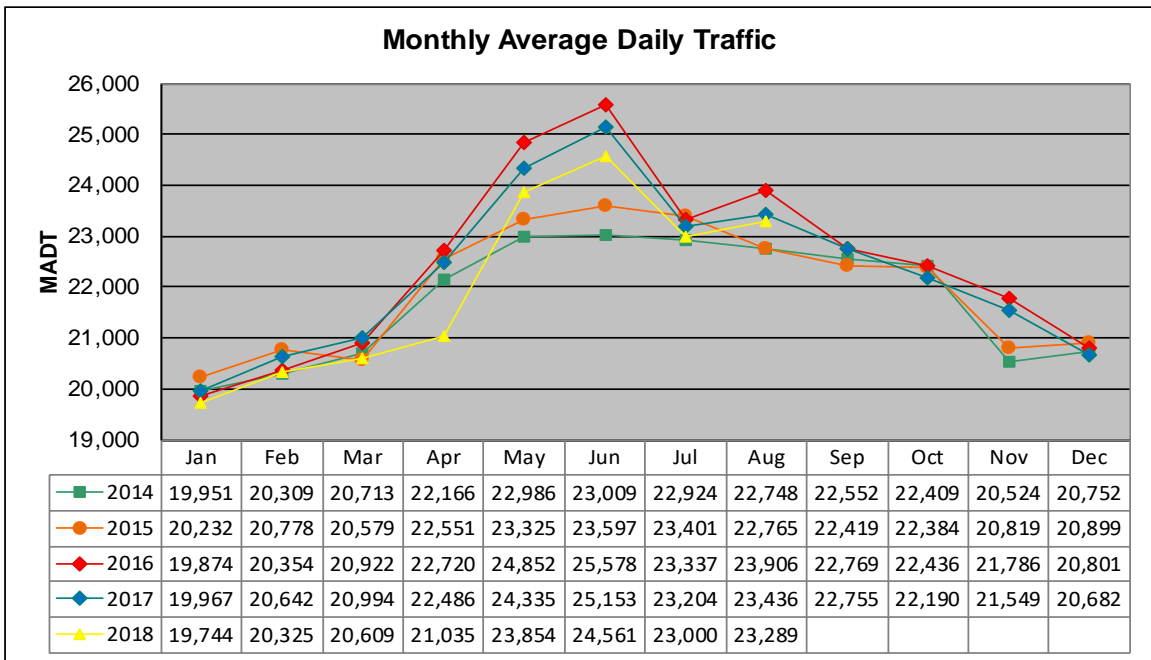

MONTHLY REPORT, STATION NO. 425 (ATR)

AUGUST 2018

Station Measurement: VOLUME/SPEED/CLASS		
Route: CSAH 32	Route Direction: E/W	Lanes: 4
County: Dakota	Closest City: Eagan	
Functional Class: Urban Minor Arterial		
Location: W OF MSAS109 (JOHNNY CAKE RIDGE RD) IN EAGAN		
Ref Post: 004+00.840	True Mile: 4.84	Sequence No. 9896
Volume: 721,960		MADT: 23,289
Weekday (M-F) MADT: 24,720		Weekend (Sa-Su) MADT: 19,056

Weekday (WD)/Weekend (WE) Monthly Average Daily Traffic

	Jan	Feb	Mar	Apr	May	Jun	Jul	Aug	Sep	Oct	Nov	Dec
'14 WD	20,762	21,426	22,088	23,294	23,806	24,546	24,316	24,682	23,674	23,566	21,896	21,736
'14 WE	17,372	17,518	17,918	19,050	20,584	19,672	18,602	18,714	19,688	18,948	17,780	17,814
'15 WD	21,250	21,858	21,864	23,612	24,644	24,790	24,978	24,506	23,568	23,608	22,120	21,874
'15 WE	17,526	18,080	17,742	19,576	20,460	20,344	18,774	19,188	19,162	19,162	18,028	17,958
'16 WD	21,292	21,338	21,932	23,918	26,236	26,764	25,100	25,378	24,024	24,010	22,926	22,556
'16 WE	16,948	17,838	18,050	19,642	21,854	22,162	19,592	19,650	19,130	19,206	18,456	16,140
'17 WD	21,284	21,806	22,082	24,104	25,754	26,734	25,016	24,960	24,246	23,918	22,870	21,982
'17 WE	17,194	17,736	17,724	19,252	20,528	20,736	19,486	18,886	19,054	18,202	17,882	17,842
'18 WD	20,810	21,694	21,666	22,934	25,026	26,296	24,458	24,720				
'18 WE	16,944	16,904	17,628	16,802	20,254	20,372	19,444	19,056				

Note: 'Weekday' defined as Monday-Friday, 'Weekend' defined as Saturday-Sunday

Weekday/Weekend Monthly Average Daily Traffic ('14-'18)

Weekday	24,682	24,506	25,378	24,960	24,720
Weekend	18,714	19,188	19,650	18,886	19,056