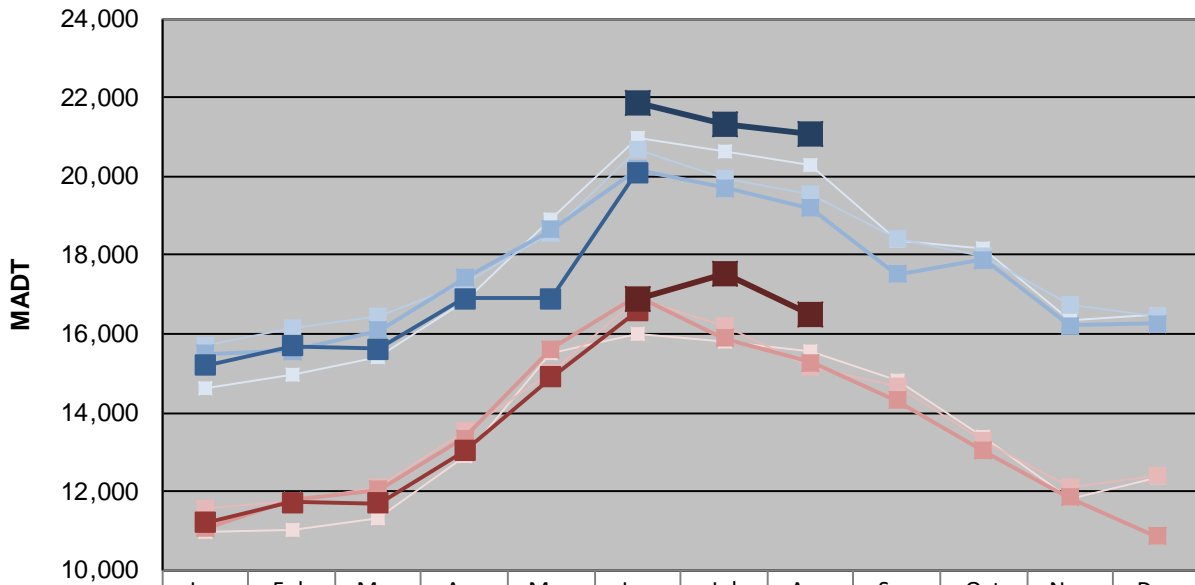

# MONTHLY REPORT, STATION NO. 407 (ATR)

## AUGUST 2018

Station Measurement: VOLUME/SPEED/CLASS		
Route: CSAH 15	Route Direction: E/W	Lanes: 2
County: Hennepin		Closest City: Orono
Functional Class: Urban Minor Arterial		
Location: NE OF SPATES AVE IN ORONO		
Ref Post: 010+00.900	True Mile: 10.9	Sequence No. 9885
<b>Volume: 618,023</b>		<b>MADT: 19,936</b>
<b>Weekday (M-F) MADT: 21,076</b>		<b>Weekend (Sa-Su) MADT: 16,500</b>

### Weekday (WD)/Weekend (WE) Monthly Average Daily Traffic

	Jan	Feb	Mar	Apr	May	Jun	Jul	Aug	Sep	Oct	Nov	Dec
'14 WD	14,604	14,944	15,416	16,836	18,928	20,962	20,612	20,286	18,388	18,170	16,332	16,510
'14 WE	10,974	11,022	11,330	12,896	15,502	16,016	15,806	15,576	14,810	13,374	11,834	12,360
'15 WD	15,718	16,134	16,452	17,300	18,584	20,676	19,950	19,544	18,390	17,974	16,740	16,430
'15 WE	11,562	11,766	12,094	13,540	15,002	16,890	16,182	15,154	14,648	13,274	12,110	12,410
'16 WD	15,500	15,568	16,088	17,416	18,652	20,176	19,712	19,180	17,518	17,892	16,210	16,266
'16 WE	11,070	11,782	12,052	13,354	15,612	16,936	15,886	15,280	14,324	13,034	11,858	10,864
'17 WD	15,192	15,696	15,606	16,902	16,896	20,104						
'17 WE	11,216	11,716	11,702	13,038	14,900	16,590						
'18 WD						21,866	21,302	21,076				
'18 WE						16,866	17,534	16,500				

### Weekday/Weekend Monthly Average Daily Traffic ('14-'18)

	Aug-14	Aug-15	Aug-16	Aug-17	Aug-18
Weekday	20,286	19,544	19,180		21,076
Weekend	15,576	15,154	15,280		16,500