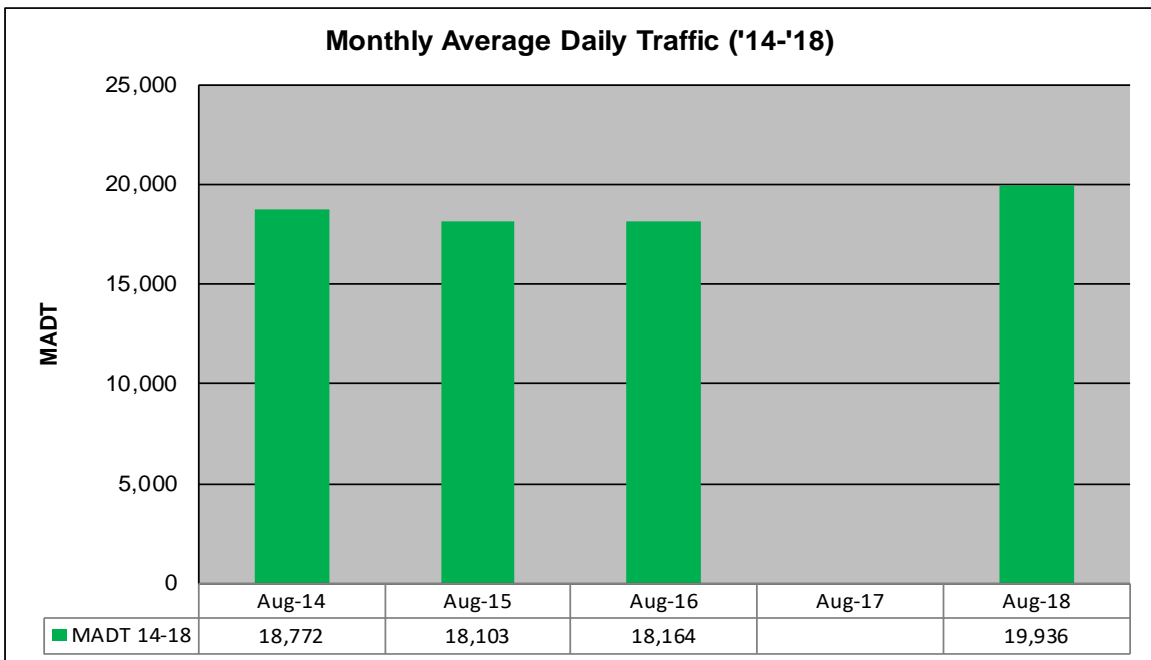

## AUGUST 2018

Station Measurement: VOLUME/SPEED/CLASS		
Route: CSAH 15	Route Direction: E/W	Lanes: 2
County: Hennepin		Closest City: Orono
Functional Class: Urban Minor Arterial		
Location: NE OF SPATES AVE IN ORONO		
Ref Post: 010+00.900	True Mile: 10.9	Sequence No. 9885
<b>Volume: 618,023</b>		<b>MADT: 19,936</b>
<b>Weekday (M-F) MADT: 21,076</b>		<b>Weekend (Sa-Su) MADT: 16,500</b>

### Weekday (WD)/Weekend (WE) Monthly Average Daily Traffic

	Jan	Feb	Mar	Apr	May	Jun	Jul	Aug	Sep	Oct	Nov	Dec
'14 WD	14,604	14,944	15,416	16,836	18,928	20,962	20,612	20,286	18,388	18,170	16,332	16,510
'14 WE	10,974	11,022	11,330	12,896	15,502	16,016	15,806	15,576	14,810	13,374	11,834	12,360
'15 WD	15,718	16,134	16,452	17,300	18,584	20,676	19,950	19,544	18,390	17,974	16,740	16,430
'15 WE	11,562	11,766	12,094	13,540	15,002	16,890	16,182	15,154	14,648	13,274	12,110	12,410
'16 WD	15,500	15,568	16,088	17,416	18,652	20,176	19,712	19,180	17,518	17,892	16,210	16,266
'16 WE	11,070	11,782	12,052	13,354	15,612	16,936	15,886	15,280	14,324	13,034	11,858	10,864
'17 WD	15,192	15,696	15,606	16,902	16,896	20,104						
'17 WE	11,216	11,716	11,702	13,038	14,900	16,590						
'18 WD						21,866	21,302	21,076				
'18 WE						16,866	17,534	16,500				

### Weekday/Weekend Monthly Average Daily Traffic ('14-'18)

	Aug-14	Aug-15	Aug-16	Aug-17	Aug-18
Weekday	20,286	19,544	19,180		21,076
Weekend	15,576	15,154	15,280		16,500