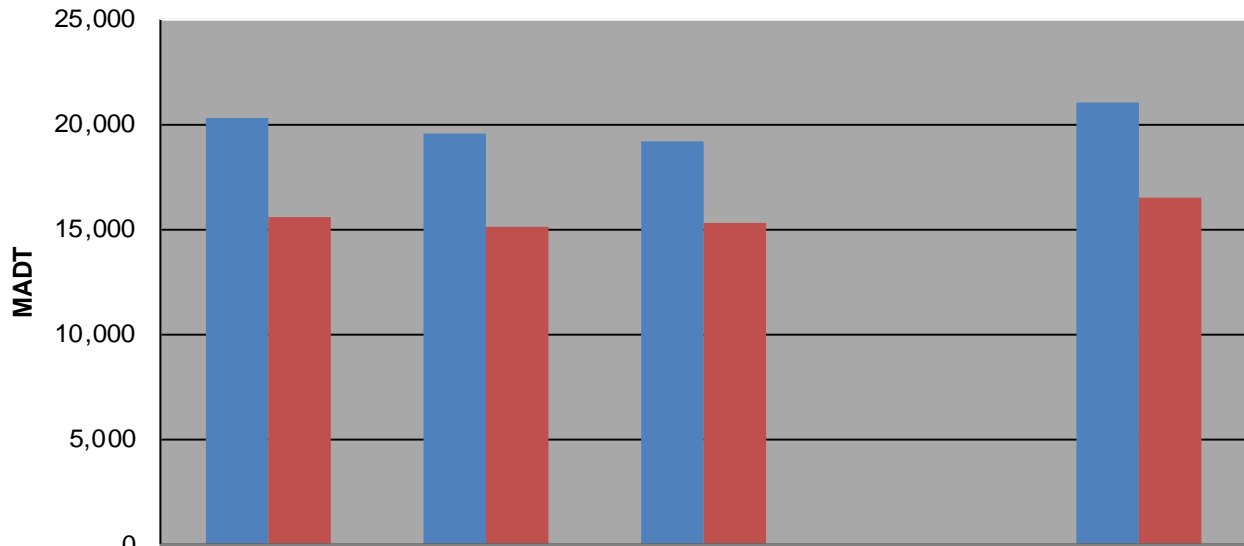

Weekday/Weekend Monthly Average Daily Traffic ('14-'18)

	Aug-14	Aug-15	Aug-16	Aug-17	Aug-18
Weekday	20,286	19,544	19,180		21,076
Weekend	15,576	15,154	15,280		16,500