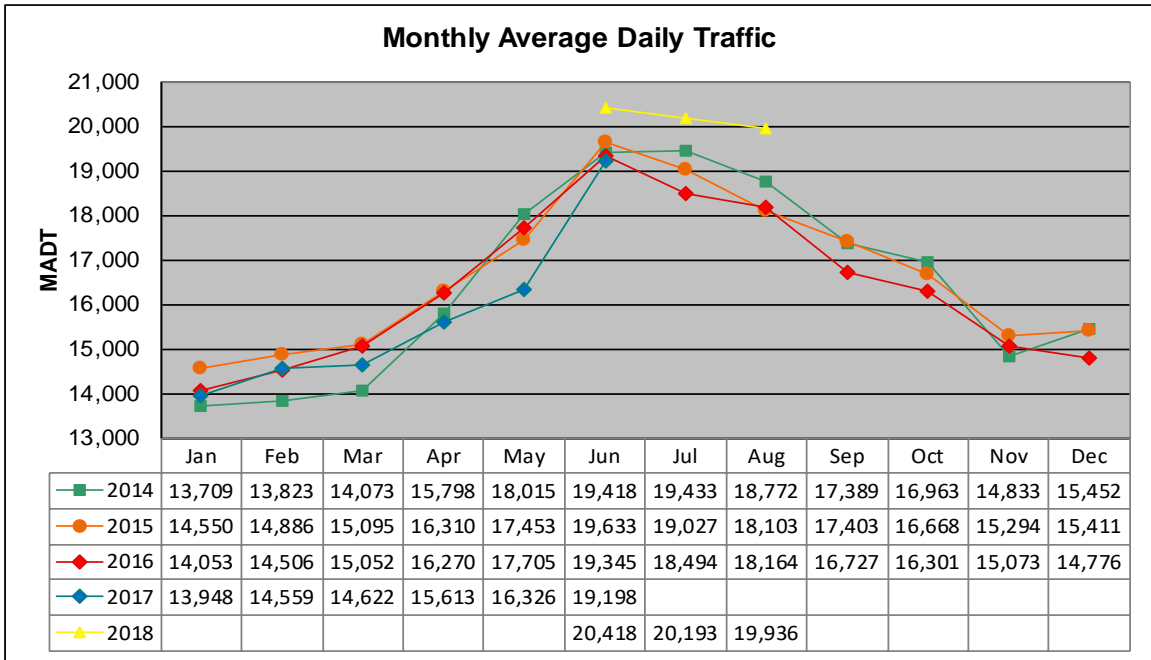

# MONTHLY REPORT, STATION NO. 407 (ATR)

## AUGUST 2018

Station Measurement: VOLUME/SPEED/CLASS		
Route: CSAH 15	Route Direction: E/W	Lanes: 2
County: Hennepin		Closest City: Orono
Functional Class: Urban Minor Arterial		
Location: NE OF SPATES AVE IN ORONO		
Ref Post: 010+00.900	True Mile: 10.9	Sequence No. 9885
<b>Volume: 618,023</b>		<b>MADT: 19,936</b>
<b>Weekday (M-F) MADT: 21,076</b>		<b>Weekend (Sa-Su) MADT: 16,500</b>

### Weekday (WD)/Weekend (WE) Monthly Average Daily Traffic

	Jan	Feb	Mar	Apr	May	Jun	Jul	Aug	Sep	Oct	Nov	Dec
'14 WD	14,604	14,944	15,416	16,836	18,928	20,962	20,612	20,286	18,388	18,170	16,332	16,510
'14 WE	10,974	11,022	11,330	12,896	15,502	16,016	15,806	15,576	14,810	13,374	11,834	12,360
'15 WD	15,718	16,134	16,452	17,300	18,584	20,676	19,950	19,544	18,390	17,974	16,740	16,430
'15 WE	11,562	11,766	12,094	13,540	15,002	16,890	16,182	15,154	14,648	13,274	12,110	12,410
'16 WD	15,500	15,568	16,088	17,416	18,652	20,176	19,712	19,180	17,518	17,892	16,210	16,266
'16 WE	11,070	11,782	12,052	13,354	15,612	16,936	15,886	15,280	14,324	13,034	11,858	10,864
'17 WD	15,192	15,696	15,606	16,902	16,896	20,104						
'17 WE	11,216	11,716	11,702	13,038	14,900	16,590						
'18 WD						21,866	21,302	21,076				
'18 WE						16,866	17,534	16,500				

### Weekday/Weekend Monthly Average Daily Traffic ('14-'18)

	Aug-14	Aug-15	Aug-16	Aug-17	Aug-18
Weekday	20,286	19,544	19,180		21,076
Weekend	15,576	15,154	15,280		16,500