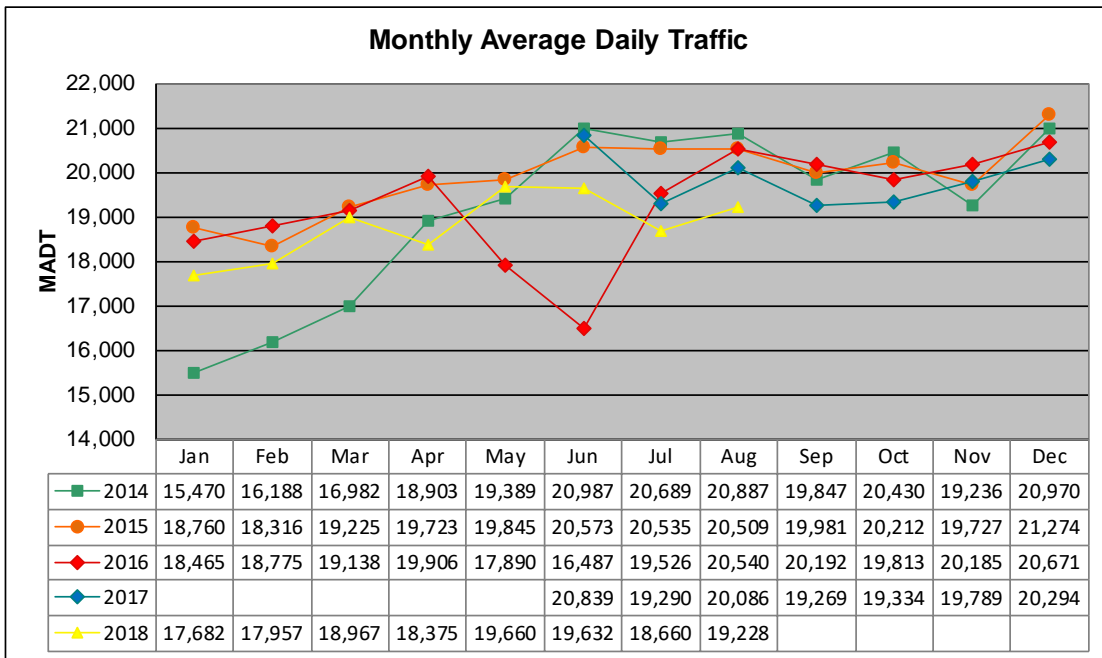

MONTHLY REPORT, STATION NO. 402 (ATR)

AUGUST 2018

Station Measurement: VOLUME/SPEED/CLASS		
Route: CSAH 31	Route Direction: N/S	Lanes: 4
County: Hennepin	Closest City: Edina	
Functional Class: Urban Minor Arterial		
Location: S OF MSAS145 (W 70TH ST) IN EDINA		
Ref Post: 001+00.100	True Mile: 1.1	Sequence No. 9881
Volume: 596,061		MADT: 19,228
Weekday (M-F) MADT: 20,644		Weekend (Sa-Su) MADT: 15,132

Note: No data available from January to May 2017... Decrease in traffic May/June 2016 due to construction.

Weekday (WD)/Weekend (WE) Monthly Average Daily Traffic

	Jan	Feb	Mar	Apr	May	Jun	Jul	Aug	Sep	Oct	Nov	Dec
'14 WD	15,864	16,830	17,774	19,422	20,640	22,932	22,240	23,002	21,074	21,672	20,098	21,768
'14 WE	14,052	14,586	15,334	17,448	15,822	16,752	15,964	16,444	16,670	16,780	17,510	18,452
'15 WD	19,394	19,122	20,112	20,920	21,204	22,308	22,444	22,426	21,126	21,482	20,904	22,078
'15 WE	16,894	16,300	17,462	16,470	16,878	15,892	15,046	16,512	16,798	16,762	17,256	18,810
'16 WD	19,488	19,430	20,072	20,984	19,198	17,846	21,680	22,056	21,370	21,328	21,190	22,728
'16 WE	16,354	17,054	16,552	17,096	14,906	12,712	15,018	16,180	16,752	16,694	17,276	15,160
'17 WD						22,516	21,132	21,588	20,582	20,716	20,614	21,342
'17 WE						16,218	15,430	15,722	15,946	16,274	17,734	17,890
'18 WD	18,402	18,948	19,516	20,182	20,776	21,294	20,260	20,644				
'18 WE	15,874	15,480	17,166	14,414	16,318	15,576	14,764	15,132				

Note: 'Weekday' defined as Monday-Friday, 'Weekend' defined as Saturday-Sunday

Weekday/Weekend Monthly Average Daily Traffic ('14-'18)

	Aug-14	Aug-15	Aug-16	Aug-17	Aug-18
Weekday	23,002	22,426	22,056	21,588	20,644
Weekend	16,444	16,512	16,180	15,722	15,132