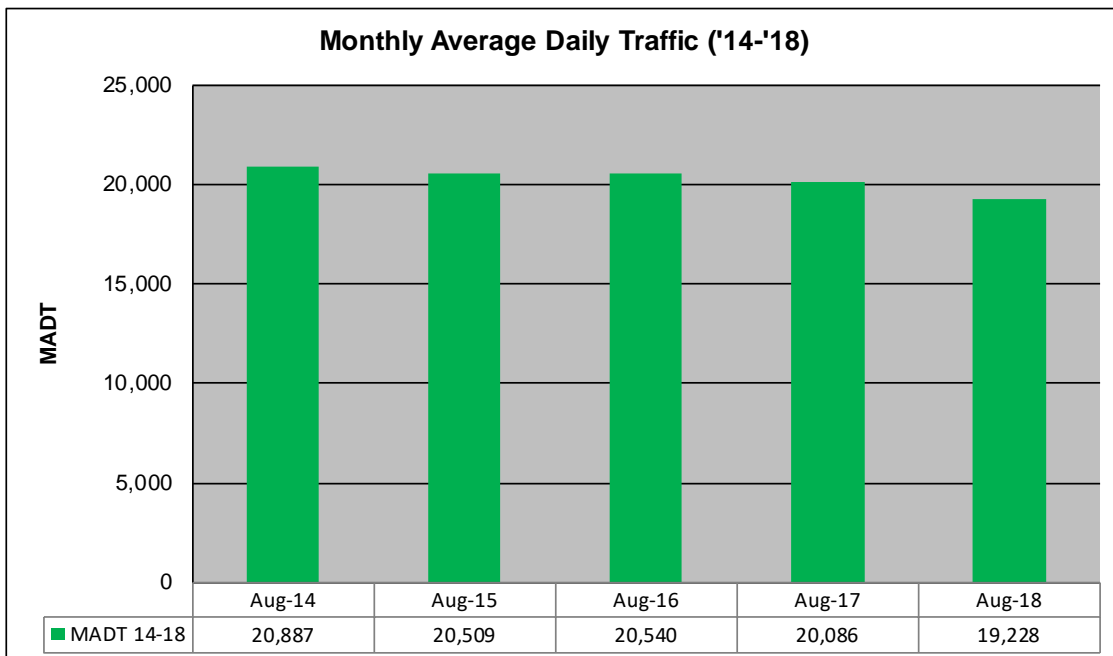

MONTHLY REPORT, STATION NO. 402 (ATR)

AUGUST 2018

Station Measurement: VOLUME/SPEED/CLASS		
Route: CSAH 31	Route Direction: N/S	Lanes: 4
County: Hennepin	Closest City: Edina	
Functional Class: Urban Minor Arterial		
Location: S OF MSAS145 (W 70TH ST) IN EDINA		
Ref Post: 001+00.100	True Mile: 1.1	Sequence No. 9881
Volume: 596,061		MADT: 19,228
Weekday (M-F) MADT: 20,644		Weekend (Sa-Su) MADT: 15,132

Note: No data available from January to May 2017... Decrease in traffic May/June 2016 due to construction.

Weekday (WD)/Weekend (WE) Monthly Average Daily Traffic

	Jan	Feb	Mar	Apr	May	Jun	Jul	Aug	Sep	Oct	Nov	Dec
'14 WD	15,864	16,830	17,774	19,422	20,640	22,932	22,240	23,002	21,074	21,672	20,098	21,768
'14 WE	14,052	14,586	15,334	17,448	15,822	16,752	15,964	16,444	16,670	16,780	17,510	18,452
'15 WD	19,394	19,122	20,112	20,920	21,204	22,308	22,444	22,426	21,126	21,482	20,904	22,078
'15 WE	16,894	16,300	17,462	16,470	16,878	15,892	15,046	16,512	16,798	16,762	17,256	18,810
'16 WD	19,488	19,430	20,072	20,984	19,198	17,846	21,680	22,056	21,370	21,328	21,190	22,728
'16 WE	16,354	17,054	16,552	17,096	14,906	12,712	15,018	16,180	16,752	16,694	17,276	15,160
'17 WD						22,516	21,132	21,588	20,582	20,716	20,614	21,342
'17 WE						16,218	15,430	15,722	15,946	16,274	17,734	17,890
'18 WD	18,402	18,948	19,516	20,182	20,776	21,294	20,260	20,644				
'18 WE	15,874	15,480	17,166	14,414	16,318	15,576	14,764	15,132				

Note: 'Weekday' defined as Monday-Friday, 'Weekend' defined as Saturday-Sunday

Weekday/Weekend Monthly Average Daily Traffic ('14-'18)

	Aug-14	Aug-15	Aug-16	Aug-17	Aug-18
Weekday	23,002	22,426	22,056	21,588	20,644
Weekend	16,444	16,512	16,180	15,722	15,132