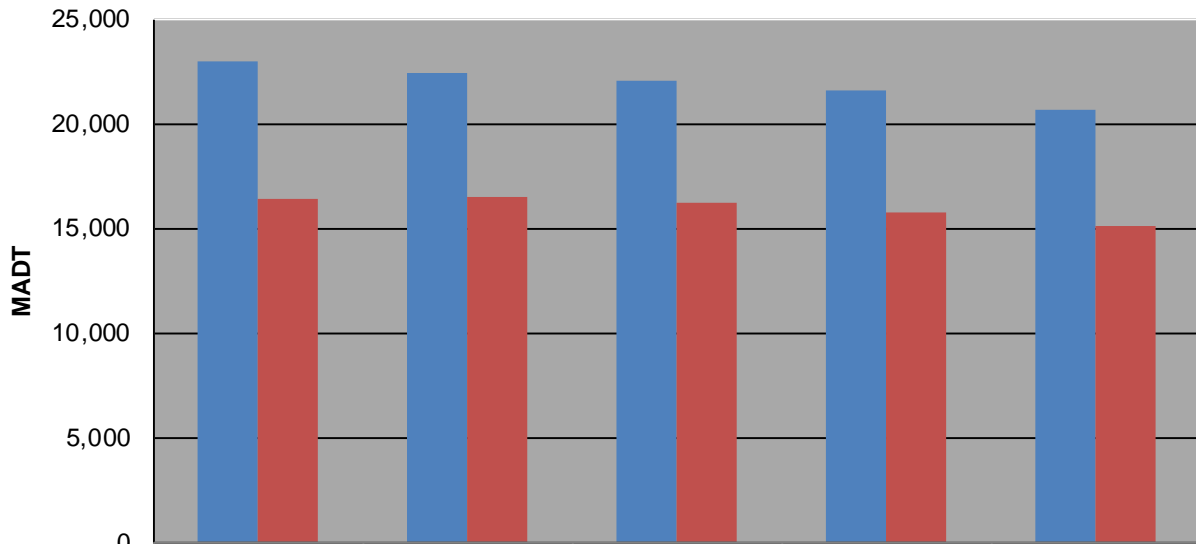

Note: No data available from January to May 2017... Decrease in traffic May/June 2016 due to construction.

Weekday (WD)/Weekend (WE) Monthly Average Daily Traffic

	Jan	Feb	Mar	Apr	May	Jun	Jul	Aug	Sep	Oct	Nov	Dec
'14 WD	15,864	16,830	17,774	19,422	20,640	22,932	22,240	23,002	21,074	21,672	20,098	21,768
'14 WE	14,052	14,586	15,334	17,448	15,822	16,752	15,964	16,444	16,670	16,780	17,510	18,452
'15 WD	19,394	19,122	20,112	20,920	21,204	22,308	22,444	22,426	21,126	21,482	20,904	22,078
'15 WE	16,894	16,300	17,462	16,470	16,878	15,892	15,046	16,512	16,798	16,762	17,256	18,810
'16 WD	19,488	19,430	20,072	20,984	19,198	17,846	21,680	22,056	21,370	21,328	21,190	22,728
'16 WE	16,354	17,054	16,552	17,096	14,906	12,712	15,018	16,180	16,752	16,694	17,276	15,160
'17 WD						22,516	21,132	21,588	20,582	20,716	20,614	21,342
'17 WE						16,218	15,430	15,722	15,946	16,274	17,734	17,890
'18 WD	18,402	18,948	19,516	20,182	20,776	21,294	20,260	20,644				
'18 WE	15,874	15,480	17,166	14,414	16,318	15,576	14,764	15,132				

Note: 'Weekday' defined as Monday-Friday, 'Weekend' defined as Saturday-Sunday

Weekday/Weekend Monthly Average Daily Traffic ('14-'18)

	Aug-14	Aug-15	Aug-16	Aug-17	Aug-18
Weekday	23,002	22,426	22,056	21,588	20,644
Weekend	16,444	16,512	16,180	15,722	15,132