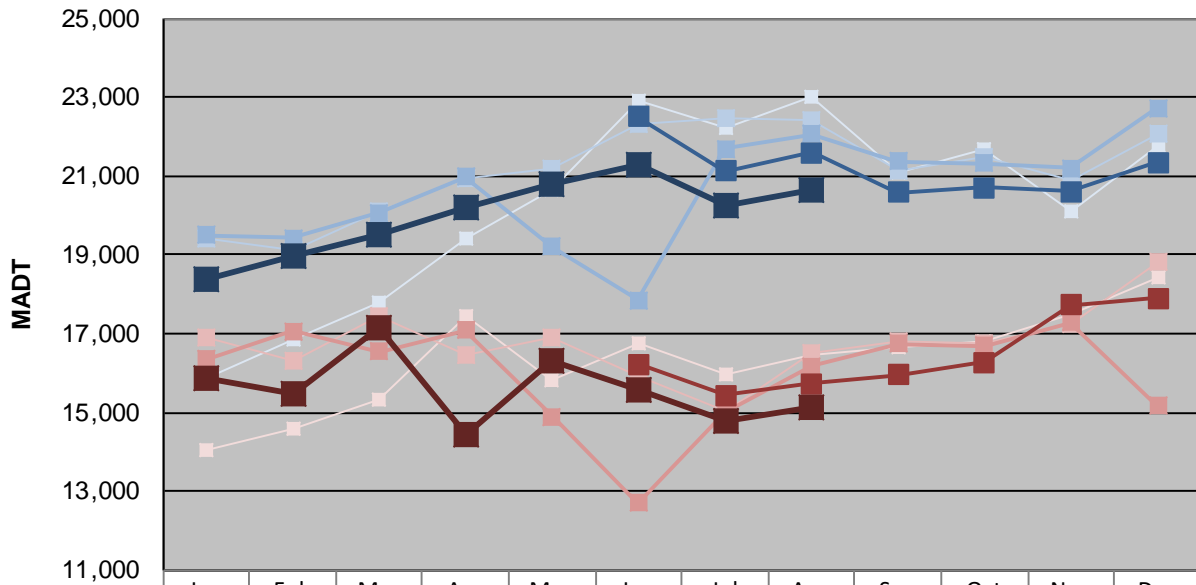

MONTHLY REPORT, STATION NO. 402 (ATR)

AUGUST 2018

Station Measurement: VOLUME/SPEED/CLASS		
Route: CSAH 31	Route Direction: N/S	Lanes: 4
County: Hennepin	Closest City: Edina	
Functional Class: Urban Minor Arterial		
Location: S OF MSAS145 (W 70TH ST) IN EDINA		
Ref Post: 001+00.100	True Mile: 1.1	Sequence No. 9881
Volume: 596,061		MADT: 19,228
Weekday (M-F) MADT: 20,644		Weekend (Sa-Su) MADT: 15,132

Note: No data available from January to May 2017... Decrease in traffic May/June 2016 due to construction.

Weekday (WD)/Weekend (WE) Monthly Average Daily Traffic

	Jan	Feb	Mar	Apr	May	Jun	Jul	Aug	Sep	Oct	Nov	Dec
'14 WD	15,864	16,830	17,774	19,422	20,640	22,932	22,240	23,002	21,074	21,672	20,098	21,768
'14 WE	14,052	14,586	15,334	17,448	15,822	16,752	15,964	16,444	16,670	16,780	17,510	18,452
'15 WD	19,394	19,122	20,112	20,920	21,204	22,308	22,444	22,426	21,126	21,482	20,904	22,078
'15 WE	16,894	16,300	17,462	16,470	16,878	15,892	15,046	16,512	16,798	16,762	17,256	18,810
'16 WD	19,488	19,430	20,072	20,984	19,198	17,846	21,680	22,056	21,370	21,328	21,190	22,728
'16 WE	16,354	17,054	16,552	17,096	14,906	12,712	15,018	16,180	16,752	16,694	17,276	15,160
'17 WD						22,516	21,132	21,588	20,582	20,716	20,614	21,342
'17 WE						16,218	15,430	15,722	15,946	16,274	17,734	17,890
'18 WD	18,402	18,948	19,516	20,182	20,776	21,294	20,260	20,644				
'18 WE	15,874	15,480	17,166	14,414	16,318	15,576	14,764	15,132				

Note: 'Weekday' defined as Monday-Friday, 'Weekend' defined as Saturday-Sunday

Weekday/Weekend Monthly Average Daily Traffic ('14-'18)

	Aug-14	Aug-15	Aug-16	Aug-17	Aug-18
Weekday	23,002	22,426	22,056	21,588	20,644
Weekend	16,444	16,512	16,180	15,722	15,132