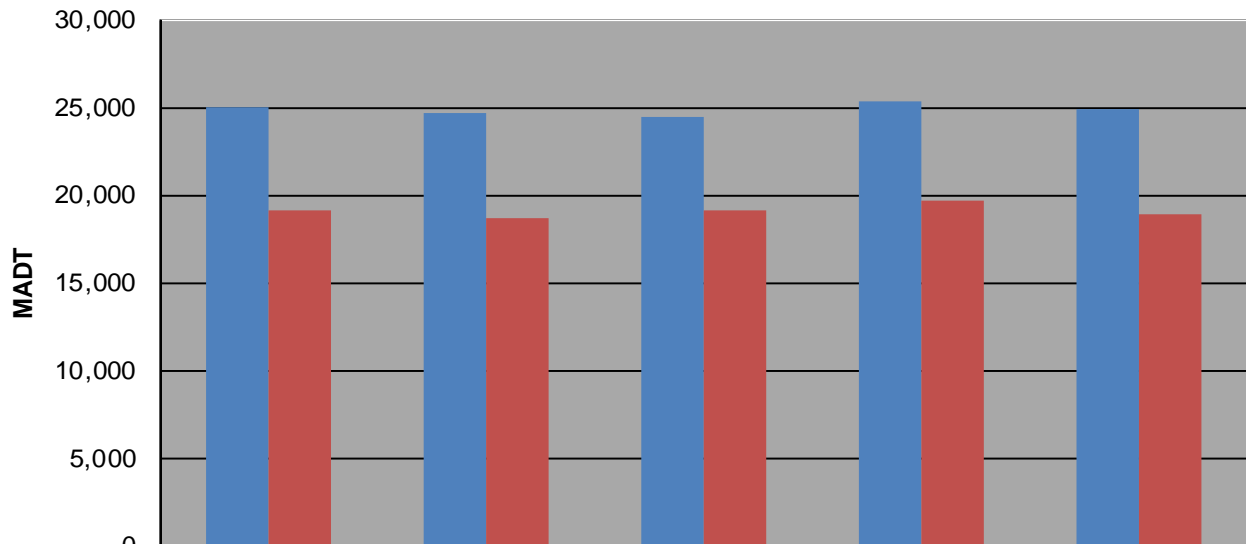

MONTHLY REPORT, STATION NO. 425 (ATR)

AUGUST 2017

Station Measurement: VOLUME/SPEED/CLASS		
Route: CSAH 32	Route Direction: E/W	Lanes: 4
County: Dakota	Closest City: Eagan	
Functional Class: Urban Minor Arterial		
Location: W OF MSAS109 (JOHNNY CAKE RIDGE RD) IN EAGAN		
Ref Post: 004+00.840	True Mile: 4.84	Sequence No. 9896
Volume: 726,510		MADT: 23,436
Weekday (M-F) MADT: 24,960		Weekend (Sa-Su) MADT: 18,886

Weekday (WD)/Weekend (WE) Monthly Average Daily Traffic

	Jan	Feb	Mar	Apr	May	Jun	Jul	Aug	Sep	Oct	Nov	Dec
'13 WD	21,882	22,152	22,138	23,000	24,684	25,996	24,870	25,022	24,360	24,026	22,304	21,790
'13 WE	17,310	17,472	18,208	19,396	20,448	21,010	19,014	19,124	19,408	18,810	17,980	17,970
'14 WD	20,762	21,426	22,088	23,294	23,806	24,546	24,316	24,682	23,674	23,566	21,896	21,736
'14 WE	17,372	17,518	17,918	19,050	20,584	19,672	18,602	18,714	19,688	18,948	17,780	17,814
'15 WD	21,250	21,858	21,864	23,612	24,644	24,790	24,978	24,506	23,568	23,608	22,120	21,874
'15 WE	17,526	18,080	17,742	19,576	20,460	20,344	18,774	19,188	19,162	19,162	18,028	17,958
'16 WD	21,292	21,338	21,932	23,918	26,236	26,764	25,100	25,378	24,024	24,010	22,926	22,556
'16 WE	16,948	17,838	18,050	19,642	21,854	22,162	19,592	19,650	19,130	19,206	18,456	16,140
'17 WD	21,284	21,806	22,082	24,104	25,754	26,734	25,016	24,960				
'17 WE	17,194	17,736	17,724	19,252	20,528	20,736	19,486	18,886				

Note: 'Weekday' defined as Monday-Friday, 'Weekend' defined as Saturday-Sunday

Weekday/Weekend Monthly Average Daily Traffic ('13-'17)

	Aug-13	Aug-14	Aug-15	Aug-16	Aug-17
Weekday	25,022	24,682	24,506	25,378	24,960
Weekend	19,124	18,714	19,188	19,650	18,886