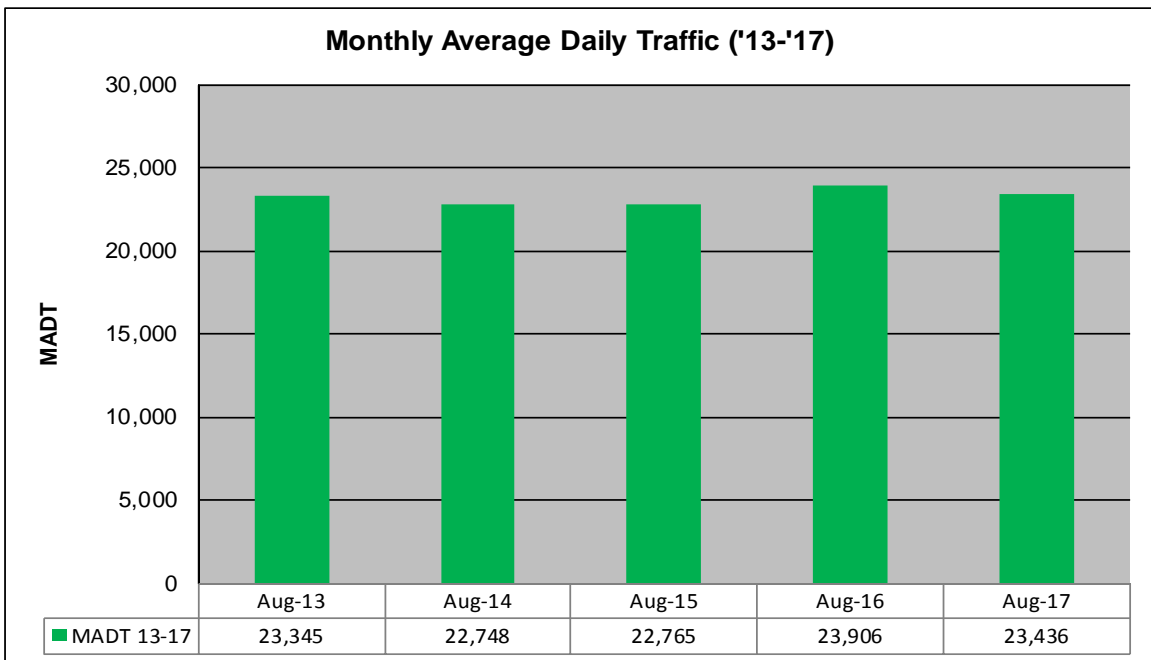

MONTHLY REPORT, STATION NO. 425 (ATR)

AUGUST 2017

Station Measurement: VOLUME/SPEED/CLASS		
Route: CSAH 32	Route Direction: E/W	Lanes: 4
County: Dakota	Closest City: Eagan	
Functional Class: Urban Minor Arterial		
Location: W OF MSAS109 (JOHNNY CAKE RIDGE RD) IN EAGAN		
Ref Post: 004+00.840	True Mile: 4.84	Sequence No. 9896
Volume: 726,510		MADT: 23,436
Weekday (M-F) MADT: 24,960		Weekend (Sa-Su) MADT: 18,886

Weekday (WD)/Weekend (WE) Monthly Average Daily Traffic

	Jan	Feb	Mar	Apr	May	Jun	Jul	Aug	Sep	Oct	Nov	Dec
'13 WD	21,882	22,152	22,138	23,000	24,684	25,996	24,870	25,022	24,360	24,026	22,304	21,790
'13 WE	17,310	17,472	18,208	19,396	20,448	21,010	19,014	19,124	19,408	18,810	17,980	17,970
'14 WD	20,762	21,426	22,088	23,294	23,806	24,546	24,316	24,682	23,674	23,566	21,896	21,736
'14 WE	17,372	17,518	17,918	19,050	20,584	19,672	18,602	18,714	19,688	18,948	17,780	17,814
'15 WD	21,250	21,858	21,864	23,612	24,644	24,790	24,978	24,506	23,568	23,608	22,120	21,874
'15 WE	17,526	18,080	17,742	19,576	20,460	20,344	18,774	19,188	19,162	19,162	18,028	17,958
'16 WD	21,292	21,338	21,932	23,918	26,236	26,764	25,100	25,378	24,024	24,010	22,926	22,556
'16 WE	16,948	17,838	18,050	19,642	21,854	22,162	19,592	19,650	19,130	19,206	18,456	16,140
'17 WD	21,284	21,806	22,082	24,104	25,754	26,734	25,016	24,960				
'17 WE	17,194	17,736	17,724	19,252	20,528	20,736	19,486	18,886				

Note: 'Weekday' defined as Monday-Friday, 'Weekend' defined as Saturday-Sunday

Weekday/Weekend Monthly Average Daily Traffic ('13-'17)

	Aug-13	Aug-14	Aug-15	Aug-16	Aug-17
Weekday	25,022	24,682	24,506	25,378	24,960
Weekend	19,124	18,714	19,188	19,650	18,886