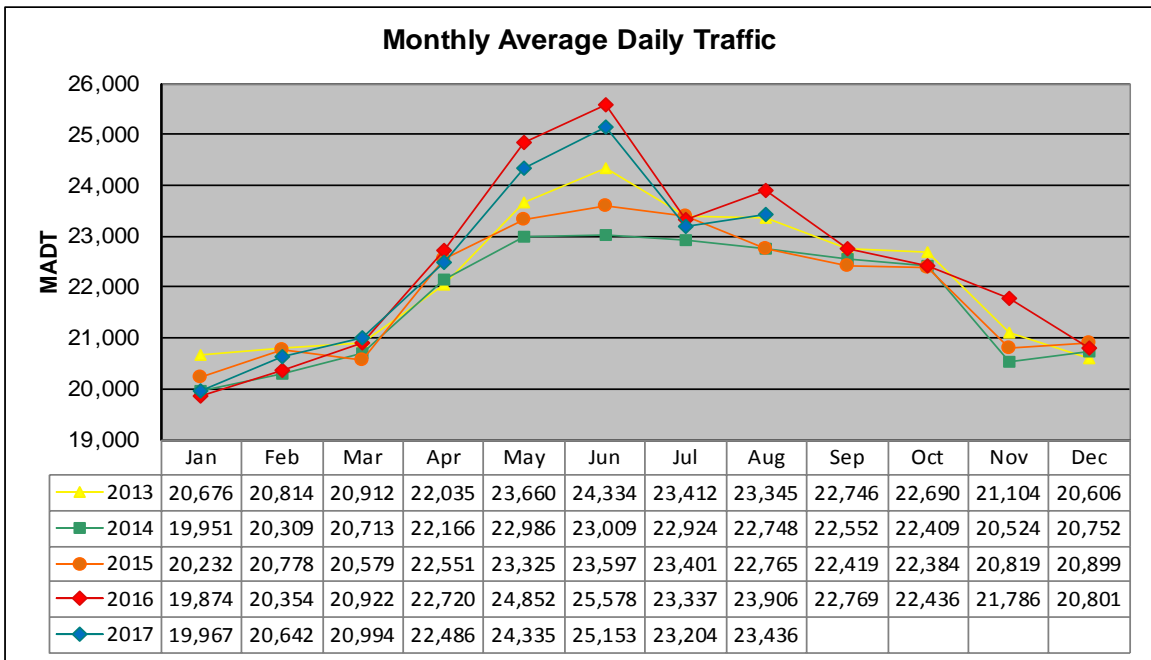

MONTHLY REPORT, STATION NO. 425 (ATR)

AUGUST 2017

Station Measurement: VOLUME/SPEED/CLASS		
Route: CSAH 32	Route Direction: E/W	Lanes: 4
County: Dakota	Closest City: Eagan	
Functional Class: Urban Minor Arterial		
Location: W OF MSAS109 (JOHNNY CAKE RIDGE RD) IN EAGAN		
Ref Post: 004+00.840	True Mile: 4.84	Sequence No. 9896
Volume: 726,510		MADT: 23,436
Weekday (M-F) MADT: 24,960		Weekend (Sa-Su) MADT: 18,886

Weekday (WD)/Weekend (WE) Monthly Average Daily Traffic

	Jan	Feb	Mar	Apr	May	Jun	Jul	Aug	Sep	Oct	Nov	Dec
'13 WD	21,882	22,152	22,138	23,000	24,684	25,996	24,870	25,022	24,360	24,026	22,304	21,790
'13 WE	17,310	17,472	18,208	19,396	20,448	21,010	19,014	19,124	19,408	18,810	17,980	17,970
'14 WD	20,762	21,426	22,088	23,294	23,806	24,546	24,316	24,682	23,674	23,566	21,896	21,736
'14 WE	17,372	17,518	17,918	19,050	20,584	19,672	18,602	18,714	19,688	18,948	17,780	17,814
'15 WD	21,250	21,858	21,864	23,612	24,644	24,790	24,978	24,506	23,568	23,608	22,120	21,874
'15 WE	17,526	18,080	17,742	19,576	20,460	20,344	18,774	19,188	19,162	19,162	18,028	17,958
'16 WD	21,292	21,338	21,932	23,918	26,236	26,764	25,100	25,378	24,024	24,010	22,926	22,556
'16 WE	16,948	17,838	18,050	19,642	21,854	22,162	19,592	19,650	19,130	19,206	18,456	16,140
'17 WD	21,284	21,806	22,082	24,104	25,754	26,734	25,016	24,960				
'17 WE	17,194	17,736	17,724	19,252	20,528	20,736	19,486	18,886				

Note: 'Weekday' defined as Monday-Friday, 'Weekend' defined as Saturday-Sunday

Weekday/Weekend Monthly Average Daily Traffic ('13-'17)

	Aug-13	Aug-14	Aug-15	Aug-16	Aug-17
Weekday	25,022	24,682	24,506	25,378	24,960
Weekend	19,124	18,714	19,188	19,650	18,886