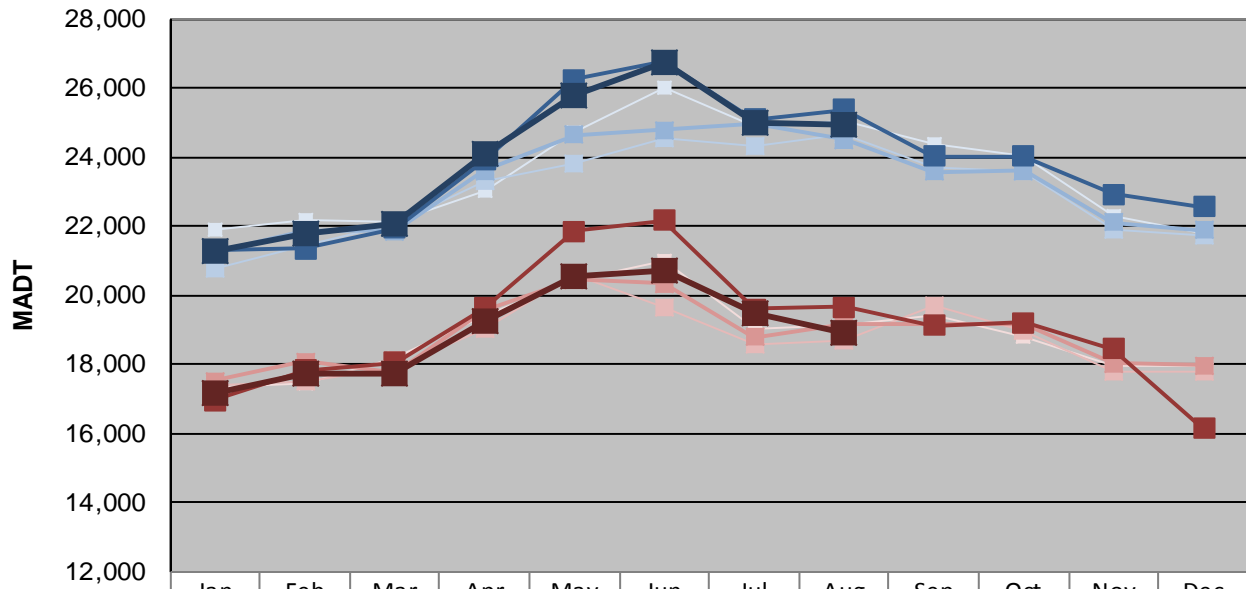

MONTHLY REPORT, STATION NO. 425 (ATR)

AUGUST 2017

Station Measurement: VOLUME/SPEED/CLASS		
Route: CSAH 32	Route Direction: E/W	Lanes: 4
County: Dakota	Closest City: Eagan	
Functional Class: Urban Minor Arterial		
Location: W OF MSAS109 (JOHNNY CAKE RIDGE RD) IN EAGAN		
Ref Post: 004+00.840	True Mile: 4.84	Sequence No. 9896
Volume: 726,510		MADT: 23,436
Weekday (M-F) MADT: 24,960		Weekend (Sa-Su) MADT: 18,886

Weekday (WD)/Weekend (WE) Monthly Average Daily Traffic

	Jan	Feb	Mar	Apr	May	Jun	Jul	Aug	Sep	Oct	Nov	Dec
'13 WD	21,882	22,152	22,138	23,000	24,684	25,996	24,870	25,022	24,360	24,026	22,304	21,790
'13 WE	17,310	17,472	18,208	19,396	20,448	21,010	19,014	19,124	19,408	18,810	17,980	17,970
'14 WD	20,762	21,426	22,088	23,294	23,806	24,546	24,316	24,682	23,674	23,566	21,896	21,736
'14 WE	17,372	17,518	17,918	19,050	20,584	19,672	18,602	18,714	19,688	18,948	17,780	17,814
'15 WD	21,250	21,858	21,864	23,612	24,644	24,790	24,978	24,506	23,568	23,608	22,120	21,874
'15 WE	17,526	18,080	17,742	19,576	20,460	20,344	18,774	19,188	19,162	19,162	18,028	17,958
'16 WD	21,292	21,338	21,932	23,918	26,236	26,764	25,100	25,378	24,024	24,010	22,926	22,556
'16 WE	16,948	17,838	18,050	19,642	21,854	22,162	19,592	19,650	19,130	19,206	18,456	16,140
'17 WD	21,284	21,806	22,082	24,104	25,754	26,734	25,016	24,960				
'17 WE	17,194	17,736	17,724	19,252	20,528	20,736	19,486	18,886				

Note: 'Weekday' defined as Monday-Friday, 'Weekend' defined as Saturday-Sunday

Weekday/Weekend Monthly Average Daily Traffic ('13-'17)

	Aug-13	Aug-14	Aug-15	Aug-16	Aug-17
Weekday	25,022	24,682	24,506	25,378	24,960
Weekend	19,124	18,714	19,188	19,650	18,886