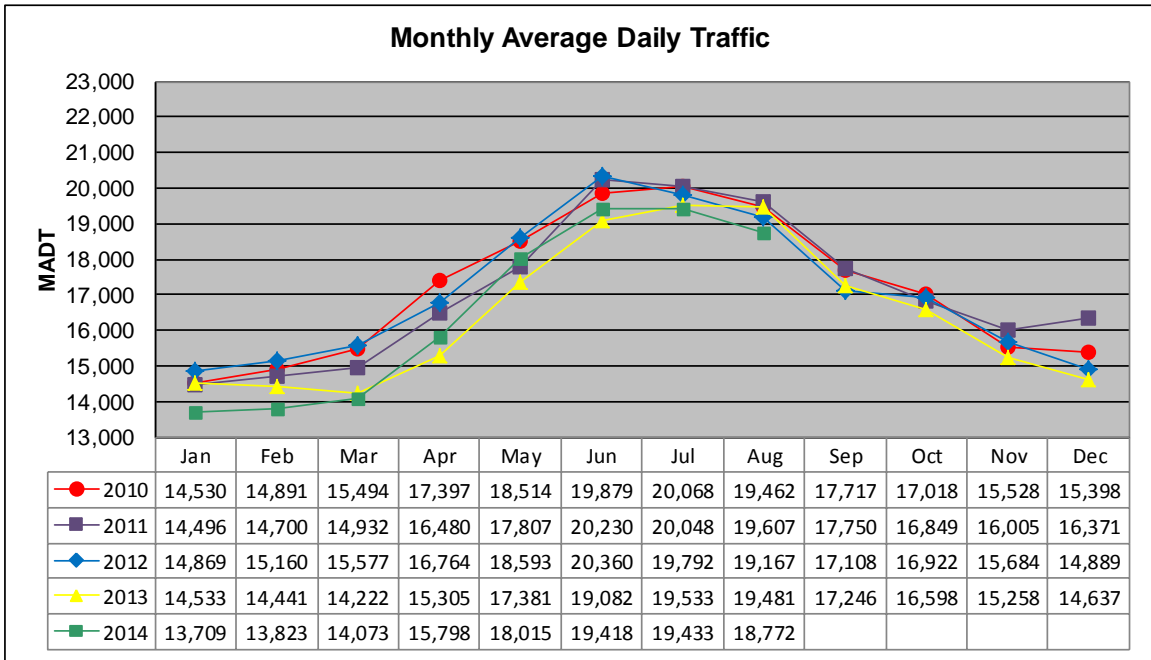

MONTHLY REPORT, STATION NO. 407 (ATR)

AUGUST 2014

Station Measurement: VOLUME/SPEED/CLASS		
Route: CSAH 15	Route Direction: E/W	Lanes: 2
County: Hennepin	Closest City: Orono	
Functional Class: Urban Minor Arterial		
Location: NE OF SPATES AVE IN ORONO		
Ref Post: 010+00.900	True Mile: 10.9	Sequence No. 9885
Volume: 581,947		MADT: 18,772
Weekday (M-F) MADT: 20,286		Weekend (Sa-Su) MADT: 15,576

Weekday (WD)/Weekend (WE) Monthly Average Daily Traffic

	Jan	Feb	Mar	Apr	May	Jun	Jul	Aug	Sep	Oct	Nov	Dec
'10 WD	16,026	15,968	16,572	18,482	19,734	20,990	21,218	20,780	18,770	18,540	16,964	16,848
'10 WE	11,450	12,202	12,456	14,306	16,084	16,776	16,896	16,514	14,662	13,716	11,594	11,094
'11 WD	16,094	15,990	16,016	17,736	19,222	21,246	21,284	20,778	18,822	18,390	17,384	17,626
'11 WE	11,250	11,448	11,800	13,326	14,620	17,324	17,366	16,368	14,596	13,674	12,058	13,020
'12 WD	16,232	16,242	16,702	18,208	19,608	21,334	21,012	20,308	18,298	18,156	16,944	16,332
'12 WE	11,878	12,378	12,576	13,650	15,618	17,864	16,994	15,742	14,728	13,478	12,232	11,982
'13 WD	15,604	15,746	15,338	16,246	18,342	20,406	20,698	20,704	18,552	17,808	16,600	15,734
'13 WE	11,498	11,182	11,786	12,696	14,420	16,434	16,172	16,246	14,538	13,074	11,944	12,150
'14 WD	14,604	14,944	15,416	16,836	18,928	20,962	20,612	20,286				
'14 WE	10,974	11,022	11,330	12,896	15,502	16,016	15,806	15,576				

Note: 'Weekday' defined as Monday-Friday, 'Weekend' defined as Saturday-Sunday

Weekday/Weekend Monthly Average Daily Traffic ('10-'14)

	Aug-10	Aug-11	Aug-12	Aug-13	Aug-14
Weekday	20,780	20,778	20,308	20,704	20,286
Weekend	16,514	16,368	15,742	16,246	15,576