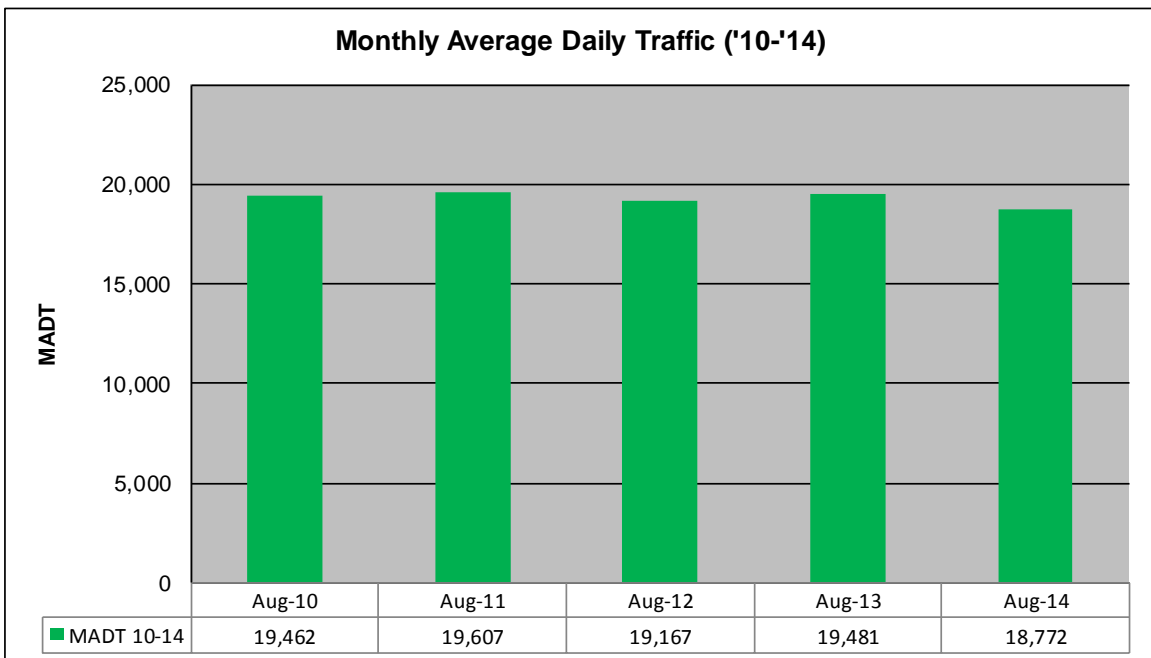

MONTHLY REPORT, STATION NO. 407 (ATR)

AUGUST 2014

Station Measurement: VOLUME/SPEED/CLASS		
Route: CSAH 15	Route Direction: E/W	Lanes: 2
County: Hennepin	Closest City: Orono	
Functional Class: Urban Minor Arterial		
Location: NE OF SPATES AVE IN ORONO		
Ref Post: 010+00.900	True Mile: 10.9	Sequence No. 9885
Volume: 581,947		MADT: 18,772
Weekday (M-F) MADT: 20,286		Weekend (Sa-Su) MADT: 15,576

Weekday (WD)/Weekend (WE) Monthly Average Daily Traffic

	Jan	Feb	Mar	Apr	May	Jun	Jul	Aug	Sep	Oct	Nov	Dec
'10 WD	16,026	15,968	16,572	18,482	19,734	20,990	21,218	20,780	18,770	18,540	16,964	16,848
'10 WE	11,450	12,202	12,456	14,306	16,084	16,776	16,896	16,514	14,662	13,716	11,594	11,094
'11 WD	16,094	15,990	16,016	17,736	19,222	21,246	21,284	20,778	18,822	18,390	17,384	17,626
'11 WE	11,250	11,448	11,800	13,326	14,620	17,324	17,366	16,368	14,596	13,674	12,058	13,020
'12 WD	16,232	16,242	16,702	18,208	19,608	21,334	21,012	20,308	18,298	18,156	16,944	16,332
'12 WE	11,878	12,378	12,576	13,650	15,618	17,864	16,994	15,742	14,728	13,478	12,232	11,982
'13 WD	15,604	15,746	15,338	16,246	18,342	20,406	20,698	20,704	18,552	17,808	16,600	15,734
'13 WE	11,498	11,182	11,786	12,696	14,420	16,434	16,172	16,246	14,538	13,074	11,944	12,150
'14 WD	14,604	14,944	15,416	16,836	18,928	20,962	20,612	20,286				
'14 WE	10,974	11,022	11,330	12,896	15,502	16,016	15,806	15,576				

Note: 'Weekday' defined as Monday-Friday, 'Weekend' defined as Saturday-Sunday

Weekday/Weekend Monthly Average Daily Traffic ('10-'14)

	Aug-10	Aug-11	Aug-12	Aug-13	Aug-14
Weekday	20,780	20,778	20,308	20,704	20,286
Weekend	16,514	16,368	15,742	16,246	15,576