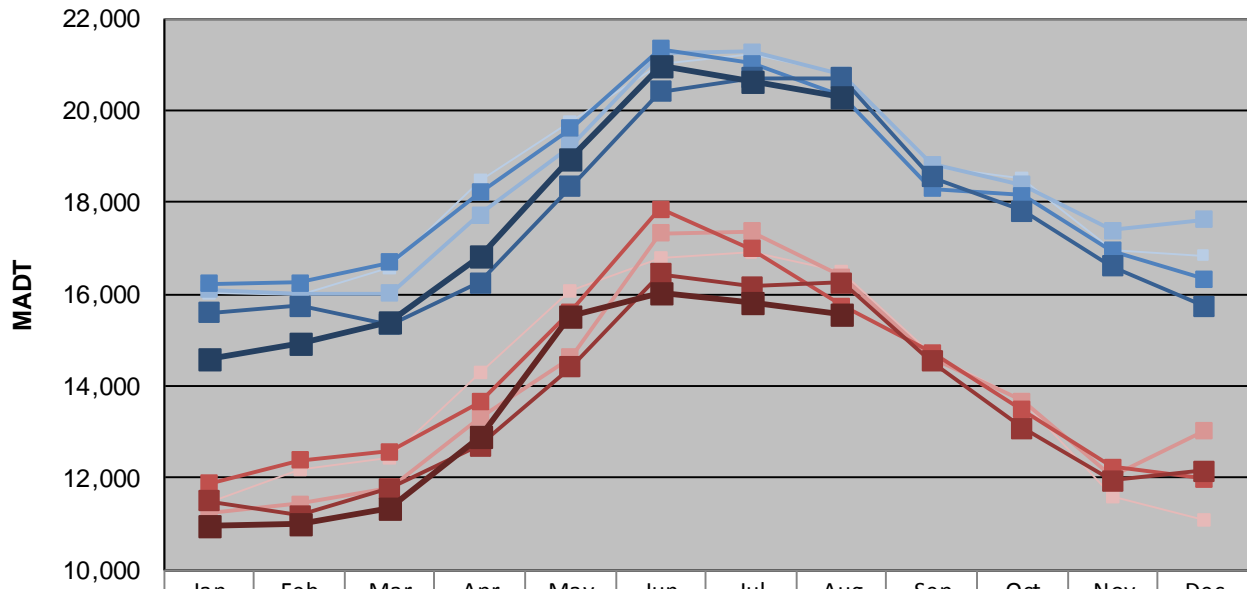

MONTHLY REPORT, STATION NO. 407 (ATR)

AUGUST 2014

Station Measurement: VOLUME/SPEED/CLASS		
Route: CSAH 15	Route Direction: E/W	Lanes: 2
County: Hennepin	Closest City: Orono	
Functional Class: Urban Minor Arterial		
Location: NE OF SPATES AVE IN ORONO		
Ref Post: 010+00.900	True Mile: 10.9	Sequence No. 9885
Volume: 581,947		MADT: 18,772
Weekday (M-F) MADT: 20,286		Weekend (Sa-Su) MADT: 15,576

Weekday (WD)/Weekend (WE) Monthly Average Daily Traffic

	Jan	Feb	Mar	Apr	May	Jun	Jul	Aug	Sep	Oct	Nov	Dec
'10 WD	16,026	15,968	16,572	18,482	19,734	20,990	21,218	20,780	18,770	18,540	16,964	16,848
'10 WE	11,450	12,202	12,456	14,306	16,084	16,776	16,896	16,514	14,662	13,716	11,594	11,094
'11 WD	16,094	15,990	16,016	17,736	19,222	21,246	21,284	20,778	18,822	18,390	17,384	17,626
'11 WE	11,250	11,448	11,800	13,326	14,620	17,324	17,366	16,368	14,596	13,674	12,058	13,020
'12 WD	16,232	16,242	16,702	18,208	19,608	21,334	21,012	20,308	18,298	18,156	16,944	16,332
'12 WE	11,878	12,378	12,576	13,650	15,618	17,864	16,994	15,742	14,728	13,478	12,232	11,982
'13 WD	15,604	15,746	15,338	16,246	18,342	20,406	20,698	20,704	18,552	17,808	16,600	15,734
'13 WE	11,498	11,182	11,786	12,696	14,420	16,434	16,172	16,246	14,538	13,074	11,944	12,150
'14 WD	14,604	14,944	15,416	16,836	18,928	20,962	20,612	20,286				
'14 WE	10,974	11,022	11,330	12,896	15,502	16,016	15,806	15,576				

Note: 'Weekday' defined as Monday-Friday, 'Weekend' defined as Saturday-Sunday

Weekday/Weekend Monthly Average Daily Traffic ('10-'14)

	Aug-10	Aug-11	Aug-12	Aug-13	Aug-14
Weekday	20,780	20,778	20,308	20,704	20,286
Weekend	16,514	16,368	15,742	16,246	15,576