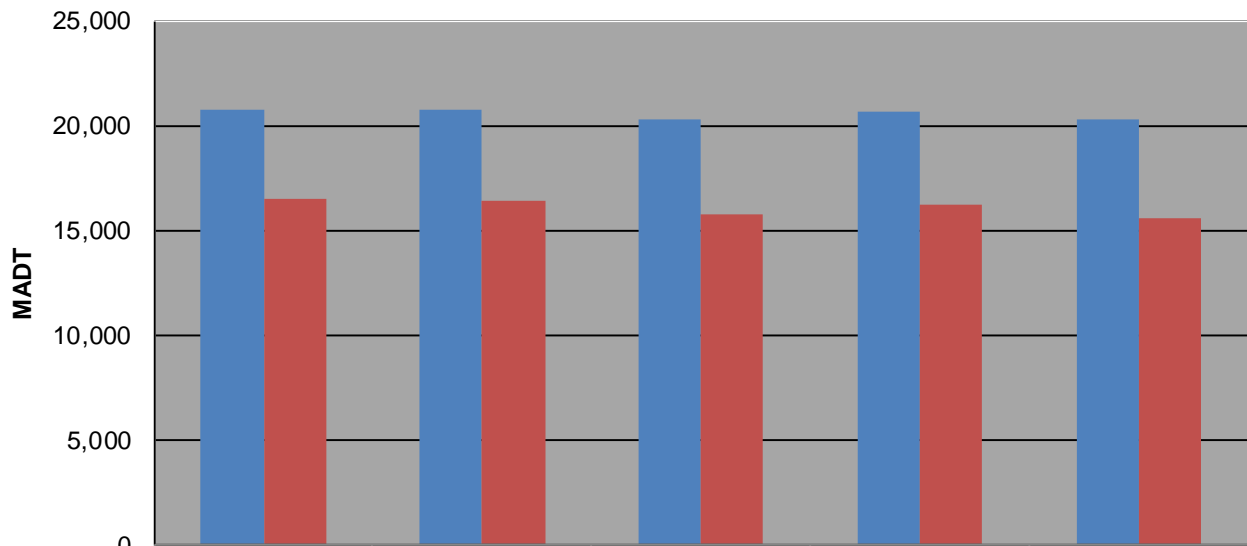

MONTHLY REPORT, STATION NO. 407 (ATR)

AUGUST 2014

Station Measurement: VOLUME/SPEED/CLASS		
Route: CSAH 15	Route Direction: E/W	Lanes: 2
County: Hennepin	Closest City: Orono	
Functional Class: Urban Minor Arterial		
Location: NE OF SPATES AVE IN ORONO		
Ref Post: 010+00.900	True Mile: 10.9	Sequence No. 9885
Volume: 581,947		MADT: 18,772
Weekday (M-F) MADT: 20,286		Weekend (Sa-Su) MADT: 15,576

Weekday (WD)/Weekend (WE) Monthly Average Daily Traffic

	Jan	Feb	Mar	Apr	May	Jun	Jul	Aug	Sep	Oct	Nov	Dec
'10 WD	16,026	15,968	16,572	18,482	19,734	20,990	21,218	20,780	18,770	18,540	16,964	16,848
'10 WE	11,450	12,202	12,456	14,306	16,084	16,776	16,896	16,514	14,662	13,716	11,594	11,094
'11 WD	16,094	15,990	16,016	17,736	19,222	21,246	21,284	20,778	18,822	18,390	17,384	17,626
'11 WE	11,250	11,448	11,800	13,326	14,620	17,324	17,366	16,368	14,596	13,674	12,058	13,020
'12 WD	16,232	16,242	16,702	18,208	19,608	21,334	21,012	20,308	18,298	18,156	16,944	16,332
'12 WE	11,878	12,378	12,576	13,650	15,618	17,864	16,994	15,742	14,728	13,478	12,232	11,982
'13 WD	15,604	15,746	15,338	16,246	18,342	20,406	20,698	20,704	18,552	17,808	16,600	15,734
'13 WE	11,498	11,182	11,786	12,696	14,420	16,434	16,172	16,246	14,538	13,074	11,944	12,150
'14 WD	14,604	14,944	15,416	16,836	18,928	20,962	20,612	20,286				
'14 WE	10,974	11,022	11,330	12,896	15,502	16,016	15,806	15,576				

Note: 'Weekday' defined as Monday-Friday, 'Weekend' defined as Saturday-Sunday

Weekday/Weekend Monthly Average Daily Traffic ('10-'14)

	Aug-10	Aug-11	Aug-12	Aug-13	Aug-14
Weekday	20,780	20,778	20,308	20,704	20,286
Weekend	16,514	16,368	15,742	16,246	15,576