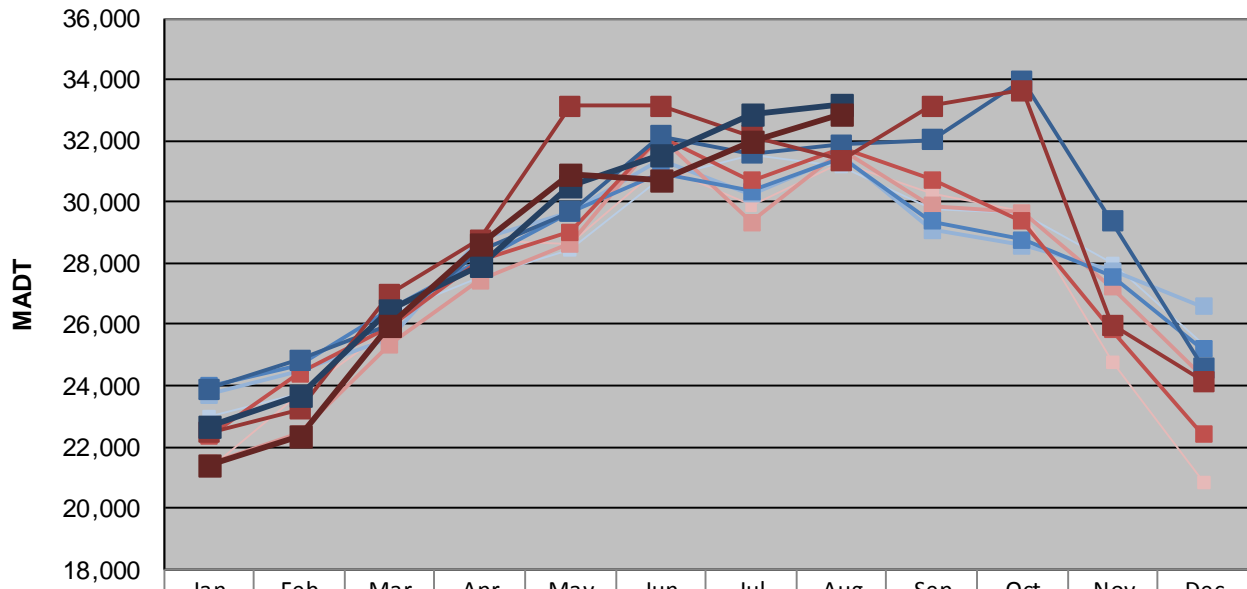

MONTHLY REPORT, STATION NO. 382 (ATR)

AUGUST 2014

Station Measurement: VOLUME/SPEED/CLASS		
Route: TH 52	Route Direction: N/S	Lanes: 4
County: Dakota		Closest City: Coates
Functional Class: Rural Principal Arterial - Other		
Location: N OF 180TH ST E, S OF COATES		
Ref Post: 111+00.966	True Mile: 112.328	Sequence No. 9871
Volume: 1,030,199		MADT: 33,232
Weekday (M-F) MADT: 33,178		Weekend (Sa-Su) MADT: 32,844

Note: Increase in traffic September to November 2013 and July/August 2014 due to detour from TH 3

Weekday (WD)/Weekend (WE) Monthly Average Daily Traffic

	Jan	Feb	Mar	Apr	May	Jun	Jul	Aug	Sep	Oct	Nov	Dec
'10 WD	23,020	23,732	26,348	27,556	28,422	30,752	31,514	31,172	29,776	29,650	28,018	25,304
'10 WE	21,262	23,750	25,812	28,758	28,650	31,188	29,874	31,286	30,258	29,682	24,736	20,856
'11 WD	23,704	24,478	25,570	28,770	29,656	31,372	30,260	31,500	29,096	28,586	27,752	26,582
'11 WE	21,468	22,440	25,348	27,444	28,644	32,166	29,330	31,720	29,862	29,658	27,228	24,264
'12 WD	23,982	24,646	26,528	28,082	29,650	30,966	30,338	31,446	29,368	28,754	27,570	25,202
'12 WE	22,338	24,406	25,948	28,086	29,032	32,136	30,712	31,768	30,740	29,360	25,812	22,390
'13 WD	23,878	24,844	26,000	28,386	29,690	32,142	31,600	31,858	32,046	33,954	29,380	24,588
'13 WE	22,482	23,240	26,982	28,778	33,130	33,150	32,158	31,360	33,138	33,658	25,986	24,156
'14 WD	22,682	23,712	26,464	27,906	30,548	31,534	32,858	33,178				
'14 WE	21,382	22,362	25,946	28,616	30,936	30,712	31,974	32,844				

Note: 'Weekday' defined as Monday-Friday, 'Weekend' defined as Saturday-Sunday

Weekday/Weekend Monthly Average Daily Traffic ('10-'14)

	Aug-10	Aug-11	Aug-12	Aug-13	Aug-14
Weekday	31,172	31,500	31,446	31,858	33,178
Weekend	31,286	31,720	31,768	31,360	32,844