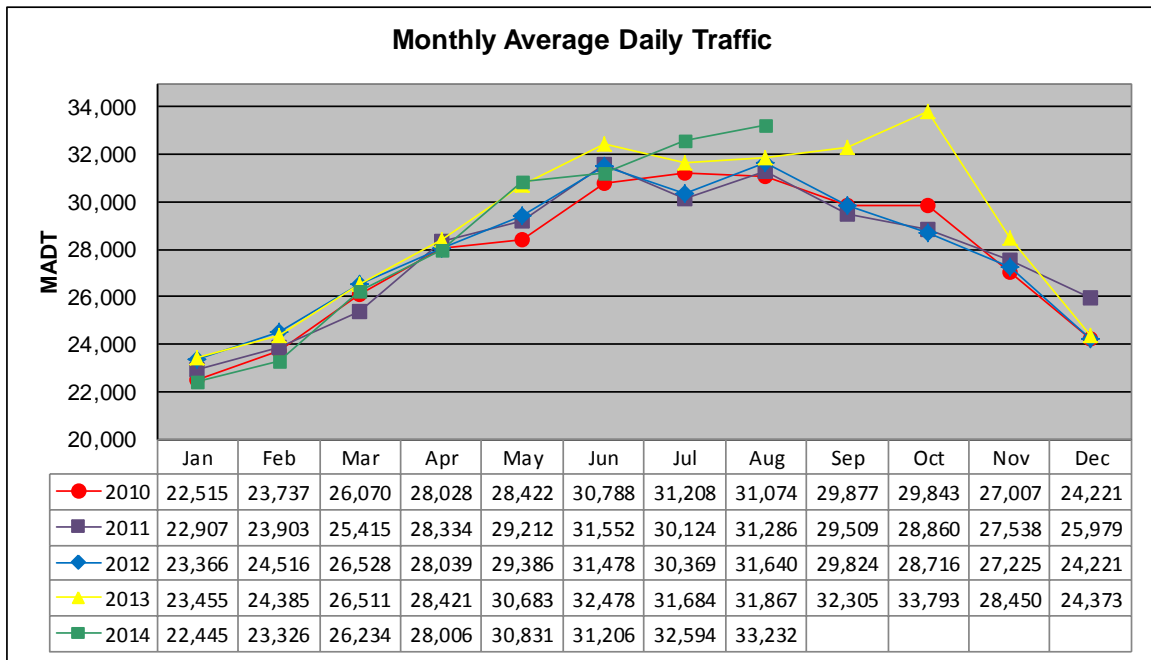

MONTHLY REPORT, STATION NO. 382 (ATR)

AUGUST 2014

Station Measurement: VOLUME/SPEED/CLASS		
Route: TH 52	Route Direction: N/S	Lanes: 4
County: Dakota		Closest City: Coates
Functional Class: Rural Principal Arterial - Other		
Location: N OF 180TH ST E, S OF COATES		
Ref Post: 111+00.966	True Mile: 112.328	Sequence No. 9871
Volume: 1,030,199		MADT: 33,232
Weekday (M-F) MADT: 33,178		Weekend (Sa-Su) MADT: 32,844

Note: Increase in traffic September to November 2013 and July/August 2014 due to detour from TH 3

Weekday (WD)/Weekend (WE) Monthly Average Daily Traffic

	Jan	Feb	Mar	Apr	May	Jun	Jul	Aug	Sep	Oct	Nov	Dec
'10 WD	23,020	23,732	26,348	27,556	28,422	30,752	31,514	31,172	29,776	29,650	28,018	25,304
'10 WE	21,262	23,750	25,812	28,758	28,650	31,188	29,874	31,286	30,258	29,682	24,736	20,856
'11 WD	23,704	24,478	25,570	28,770	29,656	31,372	30,260	31,500	29,096	28,586	27,752	26,582
'11 WE	21,468	22,440	25,348	27,444	28,644	32,166	29,330	31,720	29,862	29,658	27,228	24,264
'12 WD	23,982	24,646	26,528	28,082	29,650	30,966	30,338	31,446	29,368	28,754	27,570	25,202
'12 WE	22,338	24,406	25,948	28,086	29,032	32,136	30,712	31,768	30,740	29,360	25,812	22,390
'13 WD	23,878	24,844	26,000	28,386	29,690	32,142	31,600	31,858	32,046	33,954	29,380	24,588
'13 WE	22,482	23,240	26,982	28,778	33,130	33,150	32,158	31,360	33,138	33,658	25,986	24,156
'14 WD	22,682	23,712	26,464	27,906	30,548	31,534	32,858	33,178				
'14 WE	21,382	22,362	25,946	28,616	30,936	30,712	31,974	32,844				

Note: 'Weekday' defined as Monday-Friday, 'Weekend' defined as Saturday-Sunday

Weekday/Weekend Monthly Average Daily Traffic ('10-'14)

	Aug-10	Aug-11	Aug-12	Aug-13	Aug-14
Weekday	31,172	31,500	31,446	31,858	33,178
Weekend	31,286	31,720	31,768	31,360	32,844