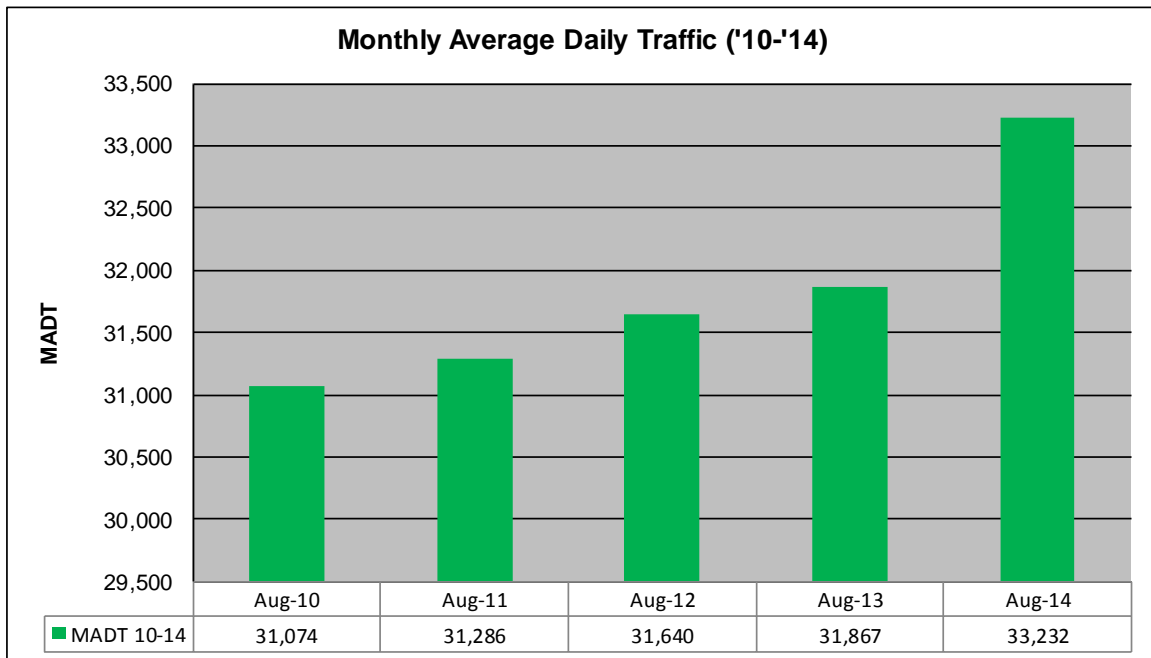

MONTHLY REPORT, STATION NO. 382 (ATR)

AUGUST 2014

Station Measurement: VOLUME/SPEED/CLASS		
Route: TH 52	Route Direction: N/S	Lanes: 4
County: Dakota		Closest City: Coates
Functional Class: Rural Principal Arterial - Other		
Location: N OF 180TH ST E, S OF COATES		
Ref Post: 111+00.966	True Mile: 112.328	Sequence No. 9871
Volume: 1,030,199		MADT: 33,232
Weekday (M-F) MADT: 33,178		Weekend (Sa-Su) MADT: 32,844

Note: Increase in traffic September to November 2013 and July/August 2014 due to detour from TH 3

Weekday (WD)/Weekend (WE) Monthly Average Daily Traffic

	Jan	Feb	Mar	Apr	May	Jun	Jul	Aug	Sep	Oct	Nov	Dec
'10 WD	23,020	23,732	26,348	27,556	28,422	30,752	31,514	31,172	29,776	29,650	28,018	25,304
'10 WE	21,262	23,750	25,812	28,758	28,650	31,188	29,874	31,286	30,258	29,682	24,736	20,856
'11 WD	23,704	24,478	25,570	28,770	29,656	31,372	30,260	31,500	29,096	28,586	27,752	26,582
'11 WE	21,468	22,440	25,348	27,444	28,644	32,166	29,330	31,720	29,862	29,658	27,228	24,264
'12 WD	23,982	24,646	26,528	28,082	29,650	30,966	30,338	31,446	29,368	28,754	27,570	25,202
'12 WE	22,338	24,406	25,948	28,086	29,032	32,136	30,712	31,768	30,740	29,360	25,812	22,390
'13 WD	23,878	24,844	26,000	28,386	29,690	32,142	31,600	31,858	32,046	33,954	29,380	24,588
'13 WE	22,482	23,240	26,982	28,778	33,130	33,150	32,158	31,360	33,138	33,658	25,986	24,156
'14 WD	22,682	23,712	26,464	27,906	30,548	31,534	32,858	33,178				
'14 WE	21,382	22,362	25,946	28,616	30,936	30,712	31,974	32,844				

Note: 'Weekday' defined as Monday-Friday, 'Weekend' defined as Saturday-Sunday

Weekday/Weekend Monthly Average Daily Traffic ('10-'14)

	Aug-10	Aug-11	Aug-12	Aug-13	Aug-14
Weekday	31,172	31,500	31,446	31,858	33,178
Weekend	31,286	31,720	31,768	31,360	32,844