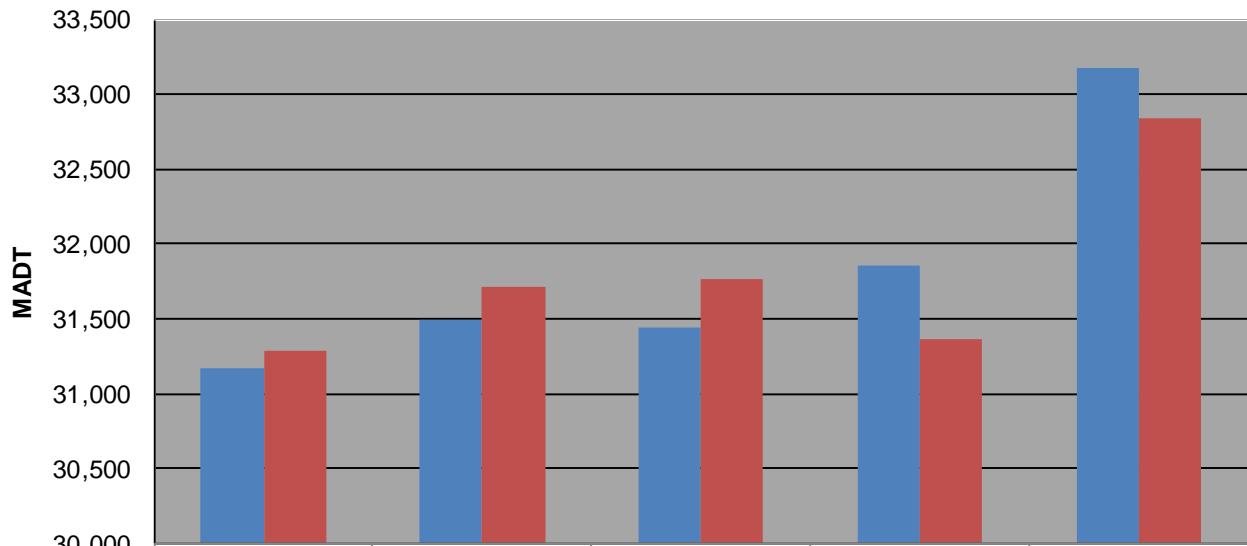

Note: Increase in traffic September to November 2013 and July/August 2014 due to detour from TH 3

Weekday (WD)/Weekend (WE) Monthly Average Daily Traffic

	Jan	Feb	Mar	Apr	May	Jun	Jul	Aug	Sep	Oct	Nov	Dec
'10 WD	23,020	23,732	26,348	27,556	28,422	30,752	31,514	31,172	29,776	29,650	28,018	25,304
'10 WE	21,262	23,750	25,812	28,758	28,650	31,188	29,874	31,286	30,258	29,682	24,736	20,856
'11 WD	23,704	24,478	25,570	28,770	29,656	31,372	30,260	31,500	29,096	28,586	27,752	26,582
'11 WE	21,468	22,440	25,348	27,444	28,644	32,166	29,330	31,720	29,862	29,658	27,228	24,264
'12 WD	23,982	24,646	26,528	28,082	29,650	30,966	30,338	31,446	29,368	28,754	27,570	25,202
'12 WE	22,338	24,406	25,948	28,086	29,032	32,136	30,712	31,768	30,740	29,360	25,812	22,390
'13 WD	23,878	24,844	26,000	28,386	29,690	32,142	31,600	31,858	32,046	33,954	29,380	24,588
'13 WE	22,482	23,240	26,982	28,778	33,130	33,150	32,158	31,360	33,138	33,658	25,986	24,156
'14 WD	22,682	23,712	26,464	27,906	30,548	31,534	32,858	33,178				
'14 WE	21,382	22,362	25,946	28,616	30,936	30,712	31,974	32,844				

Note: 'Weekday' defined as Monday-Friday, 'Weekend' defined as Saturday-Sunday

Weekday/Weekend Monthly Average Daily Traffic ('10-'14)

	Aug-10	Aug-11	Aug-12	Aug-13	Aug-14
Weekday	31,172	31,500	31,446	31,858	33,178
Weekend	31,286	31,720	31,768	31,360	32,844