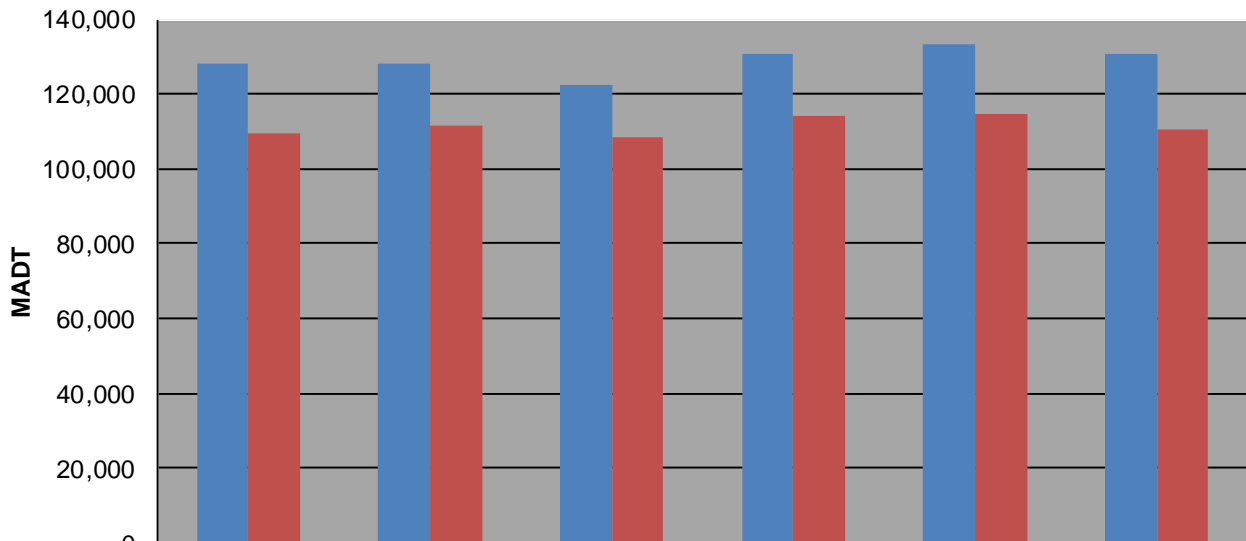

Note: Decrease in traffic May to July 2010 due to construction on I-94

Weekday (WD)/Weekend (WE) Monthly Average Daily Traffic

	Jan	Feb	Mar	Apr	May	Jun	Jul	Aug	Sep	Oct	Nov	Dec
'08 WD	105,718	109,354	112,914	115,782	120,770	124,030	123,834	128,226	119,946	119,668	115,736	107,976
'08 WE	88,312	89,962	97,234	98,542	102,454	107,888	104,366	109,612	104,526	101,424	96,866	84,304
'09 WD	101,248	107,822	111,710	119,738	123,400	127,870	123,992	128,358	123,216	119,304	118,176	108,866
'09 WE	85,132	92,178	98,506	102,816	104,786	112,270	100,852	111,550	107,388	104,266	99,088	96,542
'10 WD	104,824	106,298	116,672	119,892	117,240	117,770	114,268	122,356	115,848	114,450	112,890	110,170
'10 WE	86,840	94,544	101,794	103,954	101,372	105,056	98,012	108,556	105,914	103,240	94,902	81,256
'11 WD	104,160	109,174	112,636	119,406	120,536	124,712	127,024	130,598	123,560	123,216	119,120	118,692
'11 WE	83,982	89,722	97,034	100,868	101,646	109,132	106,946	114,196	106,888	104,168	94,212	95,158
'12 WD	108,440	111,240	117,462	122,720	125,622	131,224	128,310	133,324	124,590	123,670	120,196	114,256
'12 WE	87,712	94,874	98,452	102,420	104,280	113,170	111,858	114,874	108,952	105,288	97,450	91,962
'13 WD	109,168	112,104	113,898	115,804	124,614	127,486	125,320	130,734				
'13 WE	86,042	89,068	98,666	101,520	105,852	111,034	109,834	110,696				

Note: 'Weekday' defined as Monday-Friday, 'Weekend' defined as Saturday-Sunday

Weekday/Weekend Monthly Average Daily Traffic ('08-'13)

	Aug-08	Aug-09	Aug-10	Aug-11	Aug-12	Aug-13
Weekday	128,226	128,358	122,356	130,598	133,324	130,734
Weekend	109,612	111,550	108,556	114,196	114,874	110,696