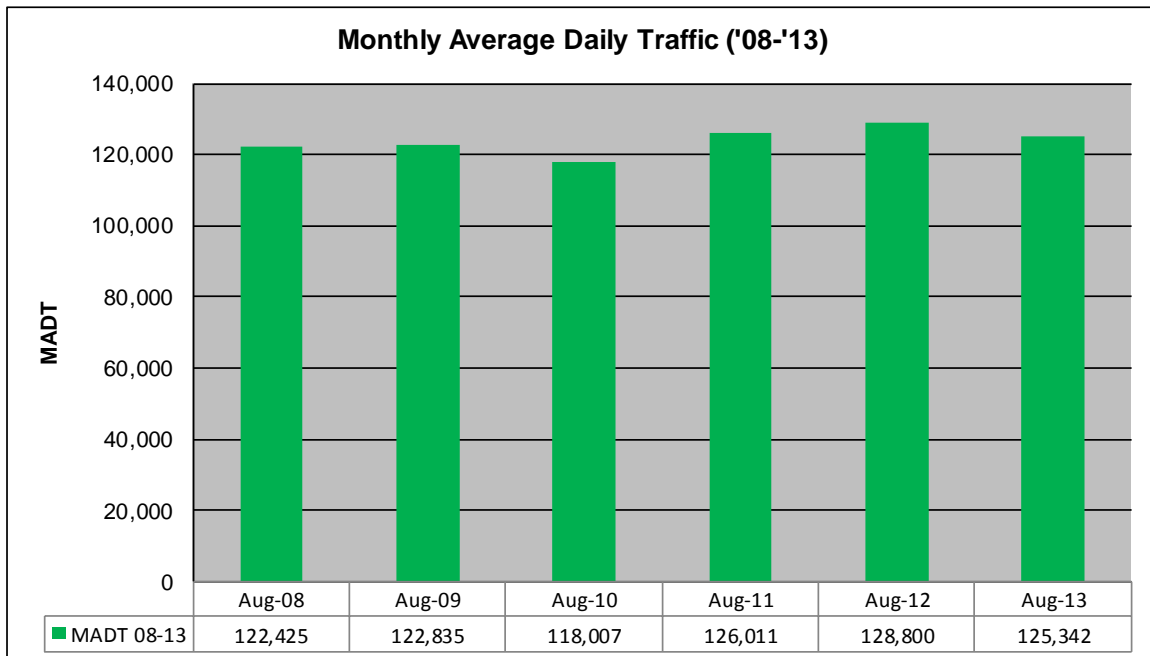

MONTHLY REPORT, STATION NO. 342 (ATR)

AUGUST 2013

Station Measurement: VOLUME		
Route: I-94	Route Direction: E/W	Lanes: 6
County: Hennepin		Closest City: Maple Grove
Functional Class: Urban Principal Arterial - Interstate		
Location: S OF CR30 (93RD AVE N) IN MAPLE GROVE		
Ref Post: 214+00.030	True Mile: 214.71	Sequence No. 9859
Volume: 3,885,603		MADT: 125,342
Weekday (M-F) MADT: 130,734		Weekend (Sa-Su) MADT: 110,696

Note: Decrease in traffic May to July 2010 due to construction on I-94

Weekday (WD)/Weekend (WE) Monthly Average Daily Traffic

	Jan	Feb	Mar	Apr	May	Jun	Jul	Aug	Sep	Oct	Nov	Dec
'08 WD	105,718	109,354	112,914	115,782	120,770	124,030	123,834	128,226	119,946	119,668	115,736	107,976
'08 WE	88,312	89,962	97,234	98,542	102,454	107,888	104,366	109,612	104,526	101,424	96,866	84,304
'09 WD	101,248	107,822	111,710	119,738	123,400	127,870	123,992	128,358	123,216	119,304	118,176	108,866
'09 WE	85,132	92,178	98,506	102,816	104,786	112,270	100,852	111,550	107,388	104,266	99,088	96,542
'10 WD	104,824	106,298	116,672	119,892	117,240	117,770	114,268	122,356	115,848	114,450	112,890	110,170
'10 WE	86,840	94,544	101,794	103,954	101,372	105,056	98,012	108,556	105,914	103,240	94,902	81,256
'11 WD	104,160	109,174	112,636	119,406	120,536	124,712	127,024	130,598	123,560	123,216	119,120	118,692
'11 WE	83,982	89,722	97,034	100,868	101,646	109,132	106,946	114,196	106,888	104,168	94,212	95,158
'12 WD	108,440	111,240	117,462	122,720	125,622	131,224	128,310	133,324	124,590	123,670	120,196	114,256
'12 WE	87,712	94,874	98,452	102,420	104,280	113,170	111,858	114,874	108,952	105,288	97,450	91,962
'13 WD	109,168	112,104	113,898	115,804	124,614	127,486	125,320	130,734				
'13 WE	86,042	89,068	98,666	101,520	105,852	111,034	109,834	110,696				