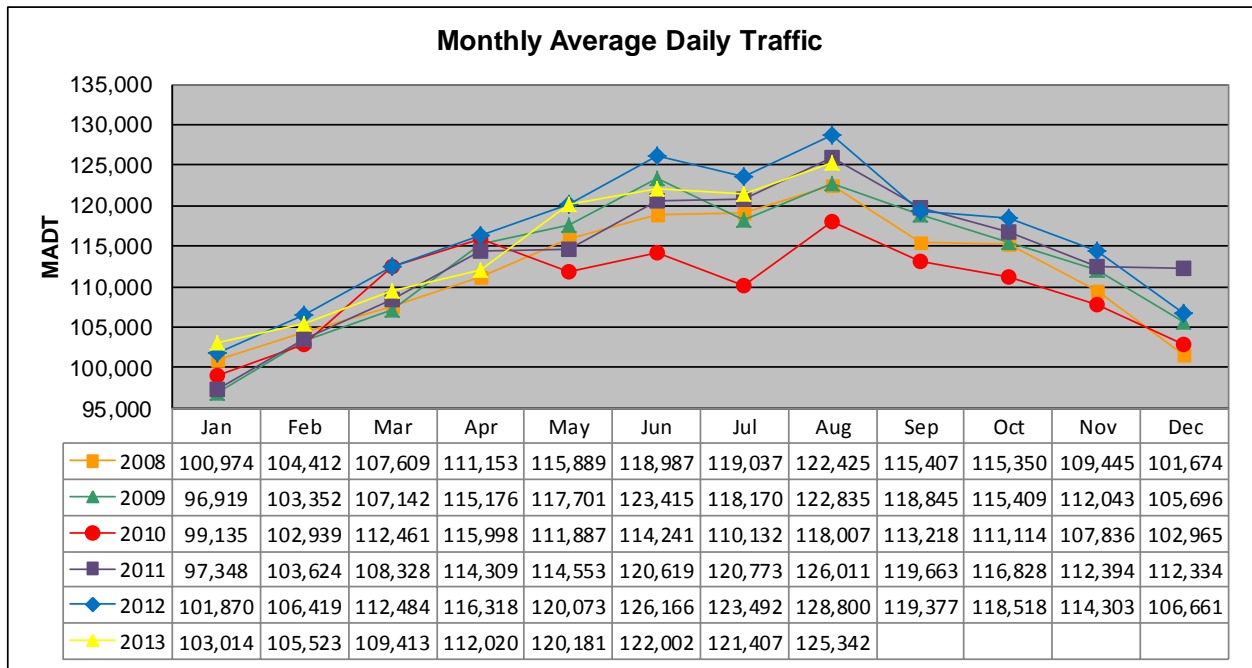

MONTHLY REPORT, STATION NO. 342 (ATR)

AUGUST 2013

Station Measurement: VOLUME		
Route: I-94	Route Direction: E/W	Lanes: 6
County: Hennepin		Closest City: Maple Grove
Functional Class: Urban Principal Arterial - Interstate		
Location: S OF CR30 (93RD AVE N) IN MAPLE GROVE		
Ref Post: 214+00.030	True Mile: 214.71	Sequence No. 9859
Volume: 3,885,603		MADT: 125,342
Weekday (M-F) MADT: 130,734		Weekend (Sa-Su) MADT: 110,696

Note: Decrease in traffic May to July 2010 due to construction on I-94

Weekday (WD)/Weekend (WE) Monthly Average Daily Traffic

	Jan	Feb	Mar	Apr	May	Jun	Jul	Aug	Sep	Oct	Nov	Dec
'08 WD	105,718	109,354	112,914	115,782	120,770	124,030	123,834	128,226	119,946	119,668	115,736	107,976
'08 WE	88,312	89,962	97,234	98,542	102,454	107,888	104,366	109,612	104,526	101,424	96,866	84,304
'09 WD	101,248	107,822	111,710	119,738	123,400	127,870	123,992	128,358	123,216	119,304	118,176	108,866
'09 WE	85,132	92,178	98,506	102,816	104,786	112,270	100,852	111,550	107,388	104,266	99,088	96,542
'10 WD	104,824	106,298	116,672	119,892	117,240	117,770	114,268	122,356	115,848	114,450	112,890	110,170
'10 WE	86,840	94,544	101,794	103,954	101,372	105,056	98,012	108,556	105,914	103,240	94,902	81,256
'11 WD	104,160	109,174	112,636	119,406	120,536	124,712	127,024	130,598	123,560	123,216	119,120	118,692
'11 WE	83,982	89,722	97,034	100,868	101,646	109,132	106,946	114,196	106,888	104,168	94,212	95,158
'12 WD	108,440	111,240	117,462	122,720	125,622	131,224	128,310	133,324	124,590	123,670	120,196	114,256
'12 WE	87,712	94,874	98,452	102,420	104,280	113,170	111,858	114,874	108,952	105,288	97,450	91,962
'13 WD	109,168	112,104	113,898	115,804	124,614	127,486	125,320	130,734				
'13 WE	86,042	89,068	98,666	101,520	105,852	111,034	109,834	110,696				