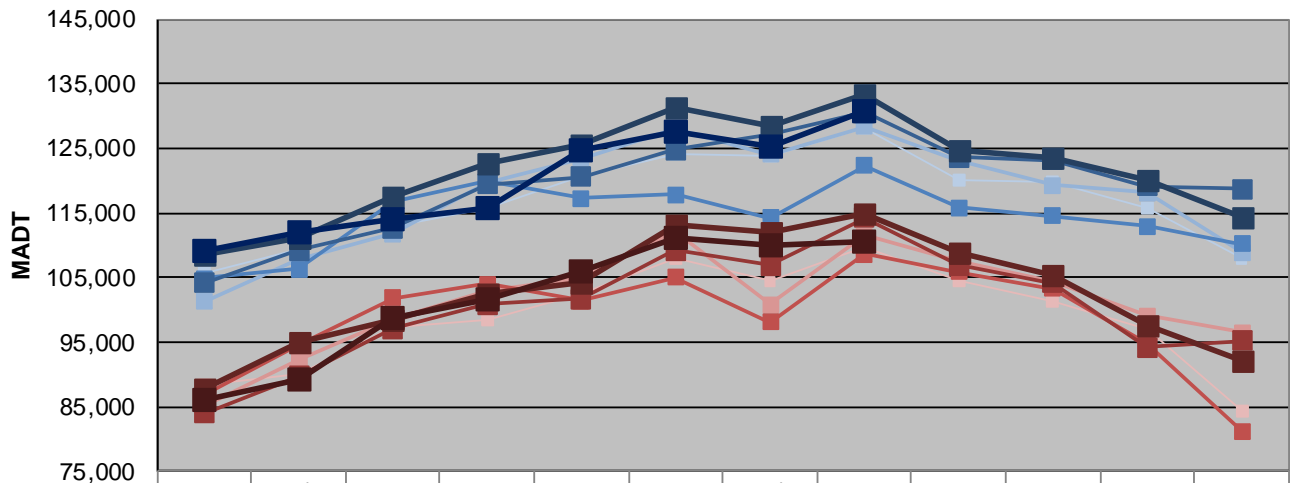

MONTHLY REPORT, STATION NO. 342 (ATR)

AUGUST 2013

Station Measurement: VOLUME		
Route: I-94	Route Direction: E/W	Lanes: 6
County: Hennepin		Closest City: Maple Grove
Functional Class: Urban Principal Arterial - Interstate		
Location: S OF CR30 (93RD AVE N) IN MAPLE GROVE		
Ref Post: 214+00.030	True Mile: 214.71	Sequence No. 9859
Volume: 3,885,603		MADT: 125,342
Weekday (M-F) MADT: 130,734		Weekend (Sa-Su) MADT: 110,696

Note: Decrease in traffic May to July 2010 due to construction on I-94

Weekday (WD)/Weekend (WE) Monthly Average Daily Traffic

	Jan	Feb	Mar	Apr	May	Jun	Jul	Aug	Sep	Oct	Nov	Dec
'08 WD	105,718	109,354	112,914	115,782	120,770	124,030	123,834	128,226	119,946	119,668	115,736	107,976
'08 WE	88,312	89,962	97,234	98,542	102,454	107,888	104,366	109,612	104,526	101,424	96,866	84,304
'09 WD	101,248	107,822	111,710	119,738	123,400	127,870	123,992	128,358	123,216	119,304	118,176	108,866
'09 WE	85,132	92,178	98,506	102,816	104,786	112,270	100,852	111,550	107,388	104,266	99,088	96,542
'10 WD	104,824	106,298	116,672	119,892	117,240	117,770	114,268	122,356	115,848	114,450	112,890	110,170
'10 WE	86,840	94,544	101,794	103,954	101,372	105,056	98,012	108,556	105,914	103,240	94,902	81,256
'11 WD	104,160	109,174	112,636	119,406	120,536	124,712	127,024	130,598	123,560	123,216	119,120	118,692
'11 WE	83,982	89,722	97,034	100,868	101,646	109,132	106,946	114,196	106,888	104,168	94,212	95,158
'12 WD	108,440	111,240	117,462	122,720	125,622	131,224	128,310	133,324	124,590	123,670	120,196	114,256
'12 WE	87,712	94,874	98,452	102,420	104,280	113,170	111,858	114,874	108,952	105,288	97,450	91,962
'13 WD	109,168	112,104	113,898	115,804	124,614	127,486	125,320	130,734				
'13 WE	86,042	89,068	98,666	101,520	105,852	111,034	109,834	110,696				