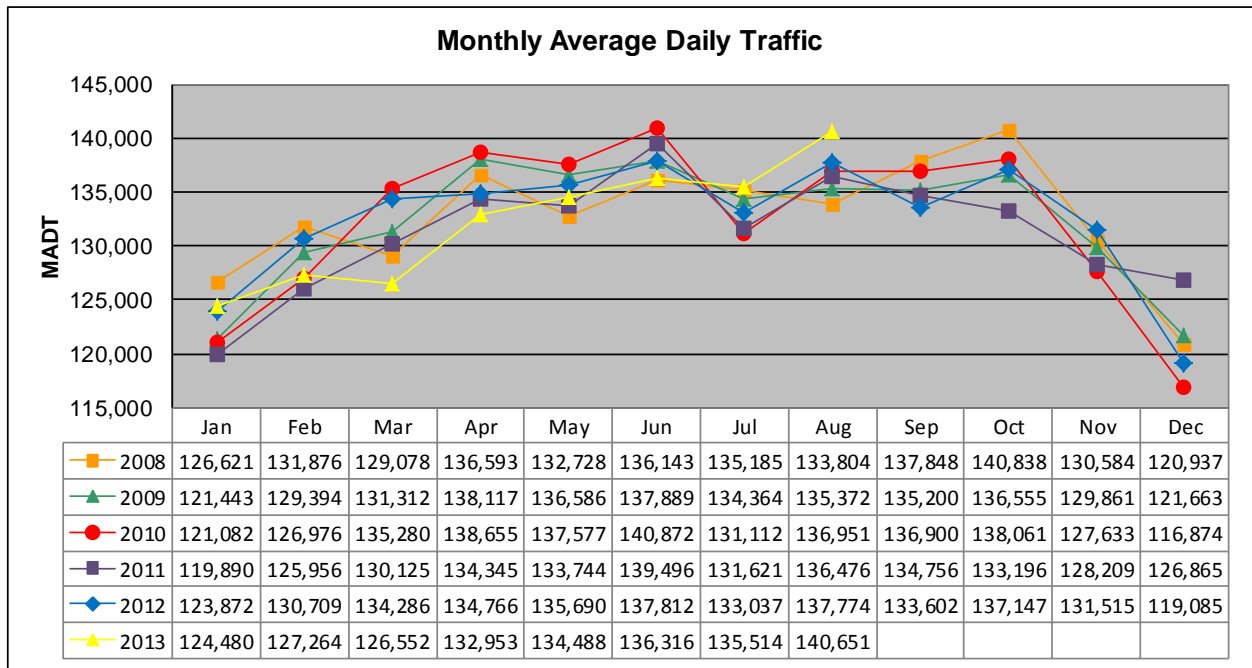

Note: Decrease in traffic June/July 2007 due to construction on I-394

Weekday (WD)/Weekend (WE) Monthly Average Daily Traffic

	Jan	Feb	Mar	Apr	May	Jun	Jul	Aug	Sep	Oct	Nov	Dec
'08 WD	137,928	144,874	144,200	149,312	148,334	151,774	146,510	150,422	150,388	151,844	143,740	131,788
'08 WE	94,554	96,952	98,436	101,044	92,906	101,550	100,308	98,774	105,502	107,998	104,274	90,018
'09 WD	132,756	140,882	143,756	151,044	149,266	151,902	147,308	149,668	146,534	147,210	142,658	129,836
'09 WE	92,674	100,674	103,664	102,182	109,384	100,496	96,714	105,986	102,858	109,054	101,400	97,474
'10 WD	134,204	137,542	145,678	150,662	150,088	152,940	147,150	151,596	147,090	151,236	140,068	129,848
'10 WE	93,936	100,560	106,398	104,806	113,084	107,424	89,432	103,036	107,696	109,828	93,158	78,122
'11 WD	134,220	138,160	140,194	147,468	145,970	150,066	146,210	148,022	145,974	147,206	139,768	138,944
'11 WE	91,298	95,422	101,116	102,128	106,656	109,794	100,622	104,160	102,790	104,690	94,884	94,962
'12 WD	136,510	141,636	145,738	149,638	147,806	151,642	144,296	149,698	147,118	148,236	142,940	131,224
'12 WE	96,174	102,286	104,094	102,188	99,112	104,150	105,762	102,736	106,570	106,136	100,654	95,148
'13 WD	134,976	139,158	137,954	142,296	145,442	150,984	146,278	151,644				
'13 WE	94,342	97,532	101,784	107,138	100,908	106,980	103,032	112,510				

Note: 'Weekday' defined as Monday-Friday, 'Weekend' defined as Saturday-Sunday

Weekday/Weekend Monthly Average Daily Traffic ('08-'13)

	Aug-08	Aug-09	Aug-10	Aug-11	Aug-12	Aug-13
Weekday	150,422	149,668	151,596	148,022	149,698	151,644
Weekend	98,774	105,986	103,036	104,160	102,736	112,510