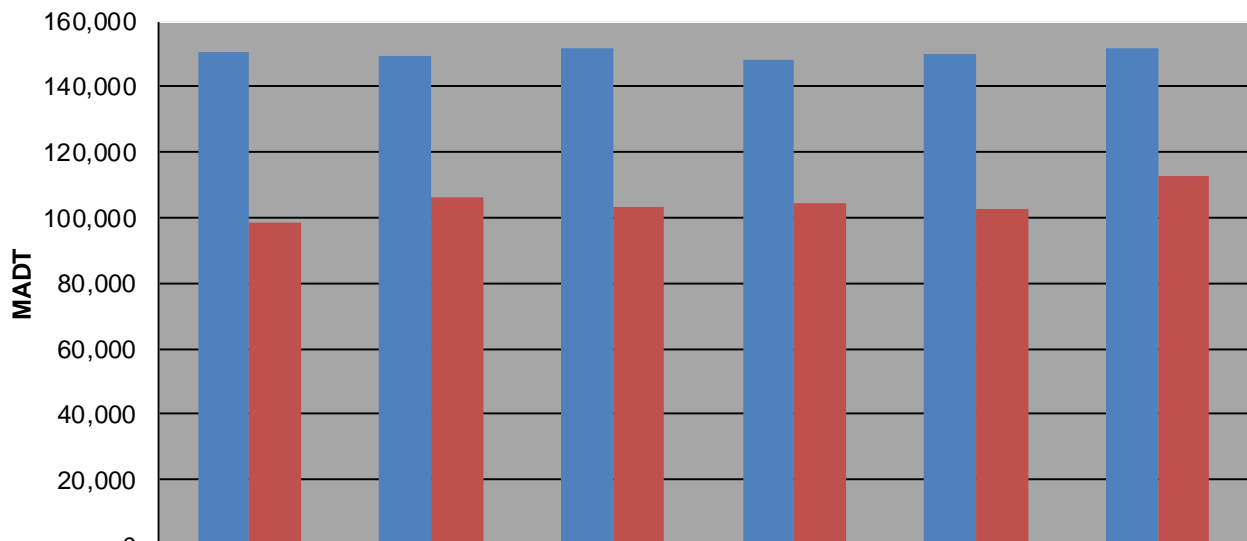

Note: Decrease in traffic June/July 2007 due to construction on I-394

Weekday (WD)/Weekend (WE) Monthly Average Daily Traffic

	Jan	Feb	Mar	Apr	May	Jun	Jul	Aug	Sep	Oct	Nov	Dec
'08 WD	137,928	144,874	144,200	149,312	148,334	151,774	146,510	150,422	150,388	151,844	143,740	131,788
'08 WE	94,554	96,952	98,436	101,044	92,906	101,550	100,308	98,774	105,502	107,998	104,274	90,018
'09 WD	132,756	140,882	143,756	151,044	149,266	151,902	147,308	149,668	146,534	147,210	142,658	129,836
'09 WE	92,674	100,674	103,664	102,182	109,384	100,496	96,714	105,986	102,858	109,054	101,400	97,474
'10 WD	134,204	137,542	145,678	150,662	150,088	152,940	147,150	151,596	147,090	151,236	140,068	129,848
'10 WE	93,936	100,560	106,398	104,806	113,084	107,424	89,432	103,036	107,696	109,828	93,158	78,122
'11 WD	134,220	138,160	140,194	147,468	145,970	150,066	146,210	148,022	145,974	147,206	139,768	138,944
'11 WE	91,298	95,422	101,116	102,128	106,656	109,794	100,622	104,160	102,790	104,690	94,884	94,962
'12 WD	136,510	141,636	145,738	149,638	147,806	151,642	144,296	149,698	147,118	148,236	142,940	131,224
'12 WE	96,174	102,286	104,094	102,188	99,112	104,150	105,762	102,736	106,570	106,136	100,654	95,148
'13 WD	134,976	139,158	137,954	142,296	145,442	150,984	146,278	151,644				
'13 WE	94,342	97,532	101,784	107,138	100,908	106,980	103,032	112,510				

Note: 'Weekday' defined as Monday-Friday, 'Weekend' defined as Saturday-Sunday

Weekday/Weekend Monthly Average Daily Traffic ('08-'13)

	Aug-08	Aug-09	Aug-10	Aug-11	Aug-12	Aug-13
Weekday	150,422	149,668	151,596	148,022	149,698	151,644
Weekend	98,774	105,986	103,036	104,160	102,736	112,510