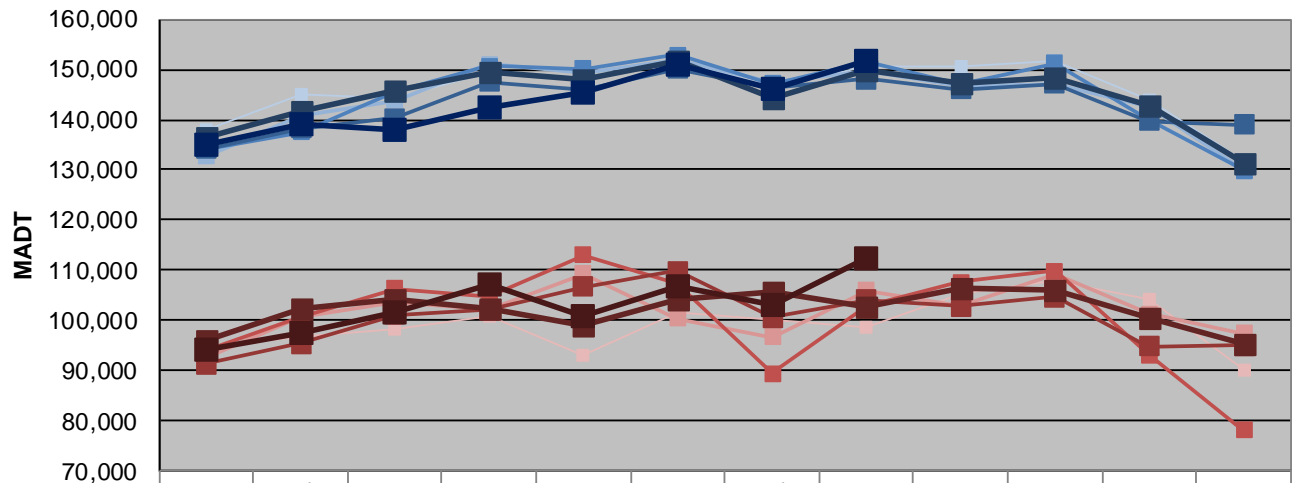

MONTHLY REPORT, STATION NO. 326 (ATR)

AUGUST 2013

Station Measurement: VOLUME		
Route: I-394	Route Direction: E/W	Lanes: 6
County: Hennepin		Closest City: Minneapolis
Functional Class: Urban Principal Arterial - Interstate		
Location: E OF TH100 IN MINNEAPOLIS		
Ref Post: 007+00.250	True Mile: 7.25	Sequence No. 9850
Volume: 4,360,171		MADT: 140,651
Weekday (M-F) MADT: 151,644		Weekend (Sa-Su) MADT: 112,510

Note: Decrease in traffic June/July 2007 due to construction on I-394

Weekday (WD)/Weekend (WE) Monthly Average Daily Traffic

	Jan	Feb	Mar	Apr	May	Jun	Jul	Aug	Sep	Oct	Nov	Dec
'08 WD	137,928	144,874	144,200	149,312	148,334	151,774	146,510	150,422	150,388	151,844	143,740	131,788
'08 WE	94,554	96,952	98,436	101,044	92,906	101,550	100,308	98,774	105,502	107,998	104,274	90,018
'09 WD	132,756	140,882	143,756	151,044	149,266	151,902	147,308	149,668	146,534	147,210	142,658	129,836
'09 WE	92,674	100,674	103,664	102,182	109,384	100,496	96,714	105,986	102,858	109,054	101,400	97,474
'10 WD	134,204	137,542	145,678	150,662	150,088	152,940	147,150	151,596	147,090	151,236	140,068	129,848
'10 WE	93,936	100,560	106,398	104,806	113,084	107,424	89,432	103,036	107,696	109,828	93,158	78,122
'11 WD	134,220	138,160	140,194	147,468	145,970	150,066	146,210	148,022	145,974	147,206	139,768	138,944
'11 WE	91,298	95,422	101,116	102,128	106,656	109,794	100,622	104,160	102,790	104,690	94,884	94,962
'12 WD	136,510	141,636	145,738	149,638	147,806	151,642	144,296	149,698	147,118	148,236	142,940	131,224
'12 WE	96,174	102,286	104,094	102,188	99,112	104,150	105,762	102,736	106,570	106,136	100,654	95,148
'13 WD	134,976	139,158	137,954	142,296	145,442	150,984	146,278	151,644				
'13 WE	94,342	97,532	101,784	107,138	100,908	106,980	103,032	112,510				