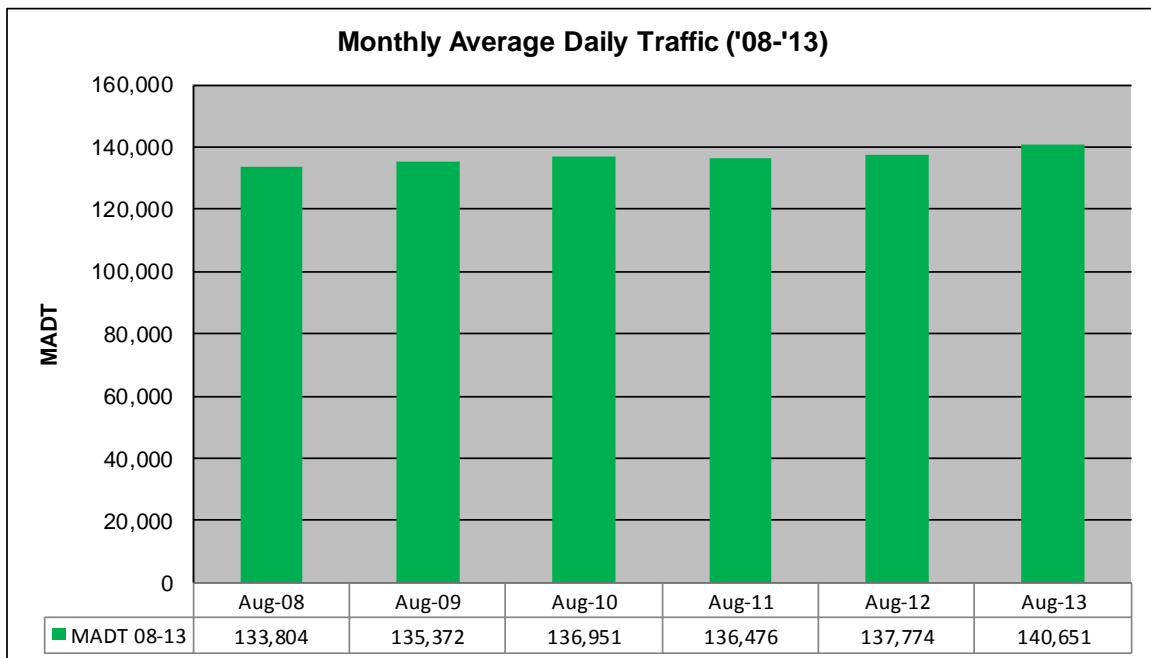

Note: Decrease in traffic June/July 2007 due to construction on I-394

Weekday (WD)/Weekend (WE) Monthly Average Daily Traffic

	Jan	Feb	Mar	Apr	May	Jun	Jul	Aug	Sep	Oct	Nov	Dec
'08 WD	137,928	144,874	144,200	149,312	148,334	151,774	146,510	150,422	150,388	151,844	143,740	131,788
'08 WE	94,554	96,952	98,436	101,044	92,906	101,550	100,308	98,774	105,502	107,998	104,274	90,018
'09 WD	132,756	140,882	143,756	151,044	149,266	151,902	147,308	149,668	146,534	147,210	142,658	129,836
'09 WE	92,674	100,674	103,664	102,182	109,384	100,496	96,714	105,986	102,858	109,054	101,400	97,474
'10 WD	134,204	137,542	145,678	150,662	150,088	152,940	147,150	151,596	147,090	151,236	140,068	129,848
'10 WE	93,936	100,560	106,398	104,806	113,084	107,424	89,432	103,036	107,696	109,828	93,158	78,122
'11 WD	134,220	138,160	140,194	147,468	145,970	150,066	146,210	148,022	145,974	147,206	139,768	138,944
'11 WE	91,298	95,422	101,116	102,128	106,656	109,794	100,622	104,160	102,790	104,690	94,884	94,962
'12 WD	136,510	141,636	145,738	149,638	147,806	151,642	144,296	149,698	147,118	148,236	142,940	131,224
'12 WE	96,174	102,286	104,094	102,188	99,112	104,150	105,762	102,736	106,570	106,136	100,654	95,148
'13 WD	134,976	139,158	137,954	142,296	145,442	150,984	146,278	151,644				
'13 WE	94,342	97,532	101,784	107,138	100,908	106,980	103,032	112,510				

Note: 'Weekday' defined as Monday-Friday, 'Weekend' defined as Saturday-Sunday

Weekday/Weekend Monthly Average Daily Traffic ('08-'13)

	Aug-08	Aug-09	Aug-10	Aug-11	Aug-12	Aug-13
Weekday	150,422	149,668	151,596	148,022	149,698	151,644
Weekend	98,774	105,986	103,036	104,160	102,736	112,510