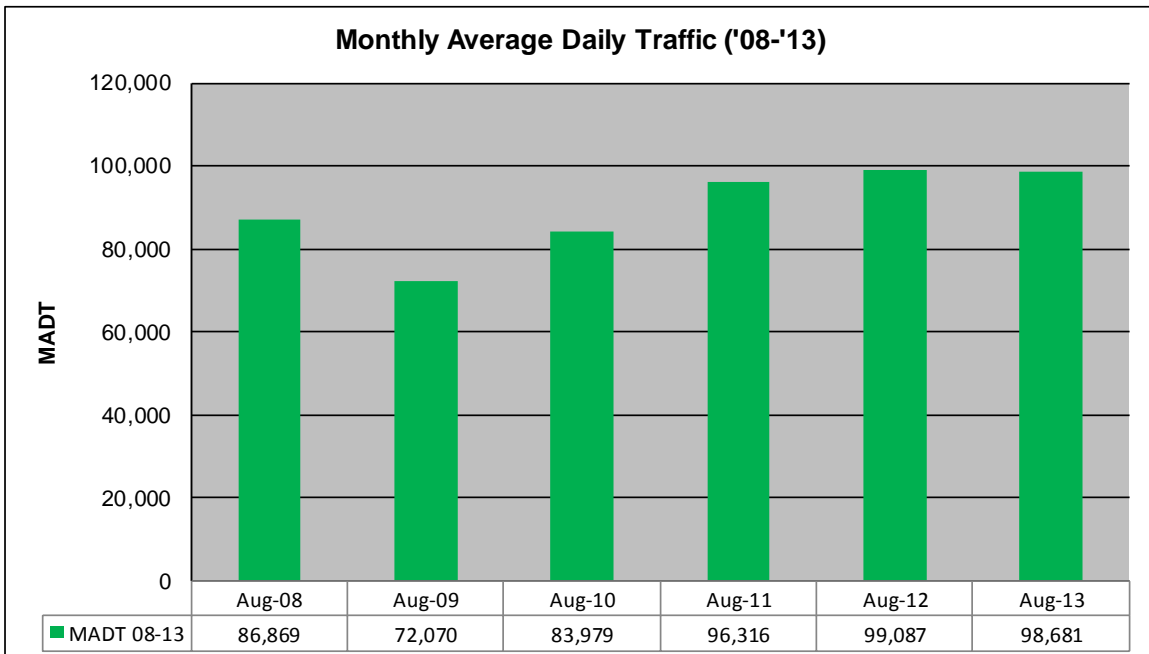

# MONTHLY REPORT, STATION NO. 309 (ATR)

Note: Decrease in traffic 2008-2009 due to I-35W bridge collapse and construction on TH 62... Although traffic increased from 2009 to 2010, volumes were lower than expected due to construction on I-35W and TH 62

**Weekday (WD)/Weekend (WE) Monthly Average Daily Traffic**

	Jan	Feb	Mar	Apr	May	Jun	Jul	Aug	Sep	Oct	Nov	Dec
'08 WD	94,200	98,442	97,426	97,708	94,042	96,600	89,430	93,254	92,888	89,642	85,186	79,996
'08 WE	75,852	78,592	81,484	82,492	72,906	77,680	50,226	73,234	74,512	66,652	71,554	63,858
'09 WD	79,420	83,626	86,228	87,228	86,088	85,440	81,630	75,536	82,372	83,980	83,704	78,646
'09 WE	65,954	68,666	73,630	71,472	72,318	69,802	65,898	65,344	70,520	66,558	71,590	69,296
'10 WD	80,314	83,736	88,986	90,184	88,512	91,110	88,276	88,858	88,964	91,878	89,498	86,498
'10 WE	65,512	72,922	76,566	75,508	64,334	74,030	67,466	73,024	75,024	73,546	69,320	61,546
'11 WD	88,724	91,542	94,104	99,192	99,328	103,524	100,430	101,516	99,974	99,858	95,792	95,786
'11 WE	67,784	71,794	78,362	79,268	76,928	82,578	78,590	82,114	80,026	81,762	73,722	75,806
'12 WD	92,882	97,624	100,822	102,040	102,392	105,360	100,084	103,934	101,050	98,834	99,032	93,974
'12 WE	73,406	79,596	81,592	76,054	78,704	83,610	84,858	84,582	81,230	78,700	78,996	75,418
'13 WD	94,380	97,426	97,926	99,764	102,162	106,436	102,012	104,710				
'13 WE	73,278	77,124	82,752	84,464	82,974	83,890	81,746	82,922				