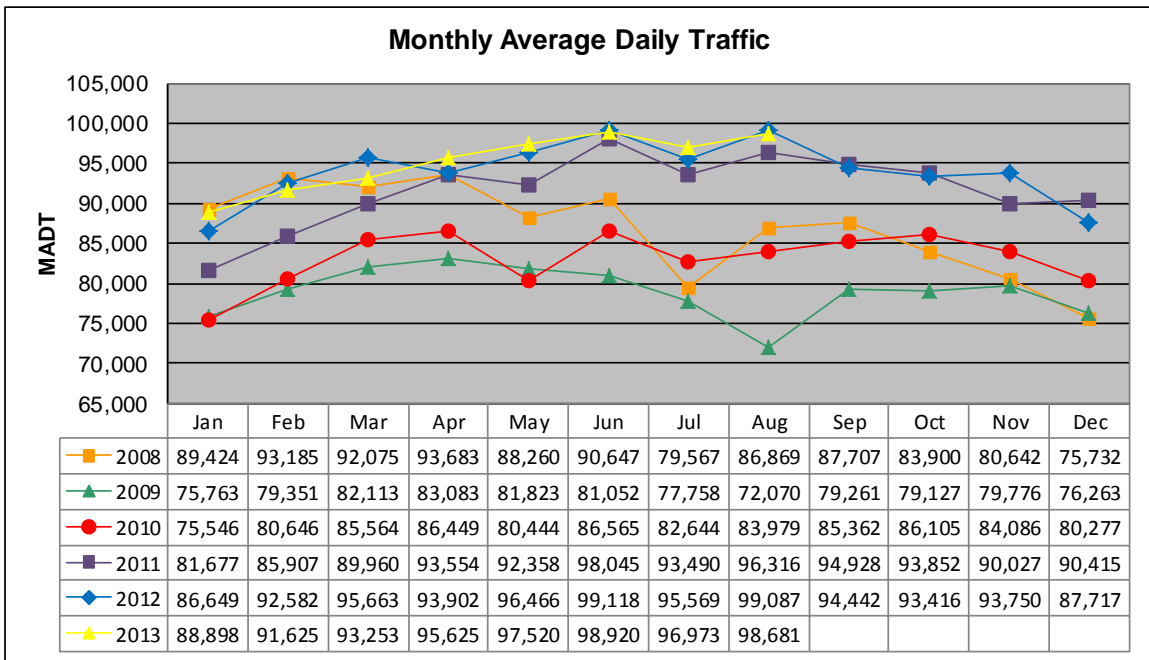

# MONTHLY REPORT, STATION NO. 309 (ATR)

Note: Decrease in traffic 2008-2009 due to I-35W bridge collapse and construction on TH 62... Although traffic increased from 2009 to 2010, volumes were lower than expected due to construction on I-35W and TH 62

**Weekday (WD)/Weekend (WE) Monthly Average Daily Traffic**

	Jan	Feb	Mar	Apr	May	Jun	Jul	Aug	Sep	Oct	Nov	Dec
'08 WD	94,200	98,442	97,426	97,708	94,042	96,600	89,430	93,254	92,888	89,642	85,186	79,996
'08 WE	75,852	78,592	81,484	82,492	72,906	77,680	50,226	73,234	74,512	66,652	71,554	63,858
'09 WD	79,420	83,626	86,228	87,228	86,088	85,440	81,630	75,536	82,372	83,980	83,704	78,646
'09 WE	65,954	68,666	73,630	71,472	72,318	69,802	65,898	65,344	70,520	66,558	71,590	69,296
'10 WD	80,314	83,736	88,986	90,184	88,512	91,110	88,276	88,858	88,964	91,878	89,498	86,498
'10 WE	65,512	72,922	76,566	75,508	64,334	74,030	67,466	73,024	75,024	73,546	69,320	61,546
'11 WD	88,724	91,542	94,104	99,192	99,328	103,524	100,430	101,516	99,974	99,858	95,792	95,786
'11 WE	67,784	71,794	78,362	79,268	76,928	82,578	78,590	82,114	80,026	81,762	73,722	75,806
'12 WD	92,882	97,624	100,822	102,040	102,392	105,360	100,084	103,934	101,050	98,834	99,032	93,974
'12 WE	73,406	79,596	81,592	76,054	78,704	83,610	84,858	84,582	81,230	78,700	78,996	75,418
'13 WD	94,380	97,426	97,926	99,764	102,162	106,436	102,012	104,710				
'13 WE	73,278	77,124	82,752	84,464	82,974	83,890	81,746	82,922				