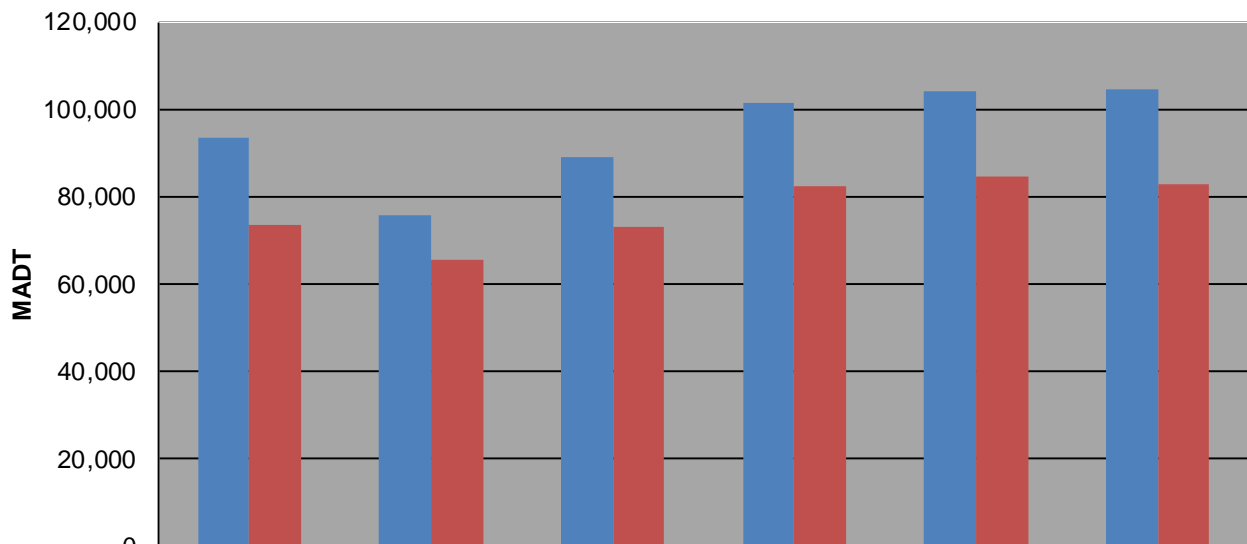

Weekday/Weekend Monthly Average Daily Traffic ('08-'13)

	Aug-08	Aug-09	Aug-10	Aug-11	Aug-12	Aug-13
Weekday	93,254	75,536	88,858	101,516	103,934	104,710
Weekend	73,234	65,344	73,024	82,114	84,582	82,922