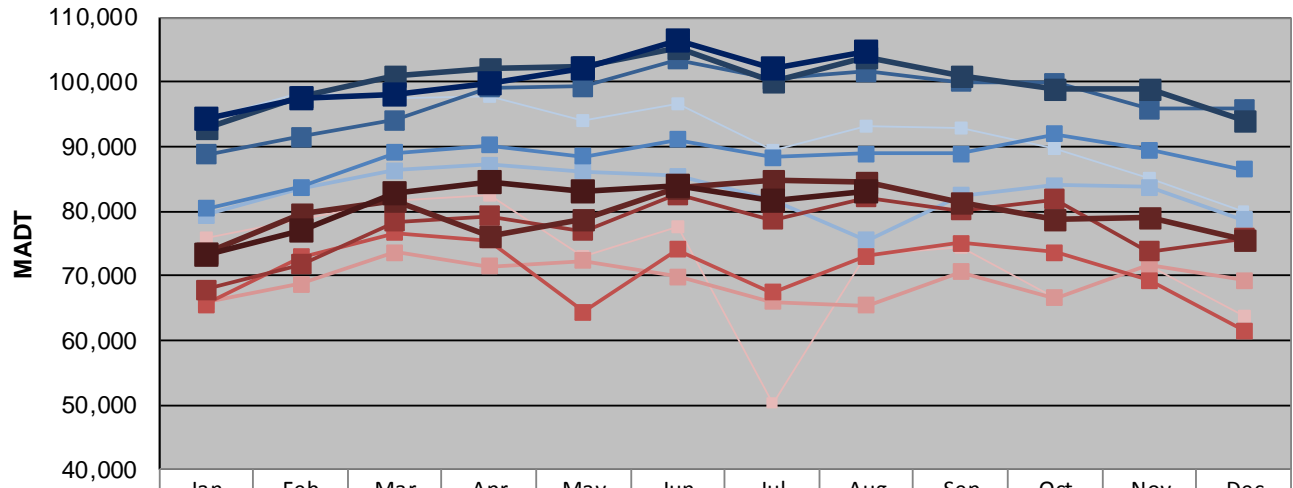

## AUGUST 2013

<b>Station Measurement: VOLUME</b>		
Route: TH 65	Route Direction: N/S	Lanes: 6
County: Hennepin		Closest City: Minneapolis
Functional Class: Urban Minor Arterial		
Location: S OF CSAH 5 (E FRANKLIN AVE) IN MINNEAPOLIS		
Ref Post: 000+00.480	True Mile: 0.48	Sequence No. 9838
<b>Volume: 3,059,115</b>		<b>MADT: 98,681</b>
<b>Weekday (M-F) MADT: 104,710</b>		<b>Weekend (Sa-Su) MADT: 82,922</b>

Note: Decrease in traffic 2008-2009 due to I-35W bridge collapse and construction on TH 62... Although traffic increased from 2009 to 2010, volumes were lower than expected due to construction on I-35W and TH 62

**Weekday (WD)/Weekend (WE) Monthly Average Daily Traffic**

	Jan	Feb	Mar	Apr	May	Jun	Jul	Aug	Sep	Oct	Nov	Dec
'08 WD	94,200	98,442	97,426	97,708	94,042	96,600	89,430	93,254	92,888	89,642	85,186	79,996
'08 WE	75,852	78,592	81,484	82,492	72,906	77,680	50,226	73,234	74,512	66,652	71,554	63,858
'09 WD	79,420	83,626	86,228	87,228	86,088	85,440	81,630	75,536	82,372	83,980	83,704	78,646
'09 WE	65,954	68,666	73,630	71,472	72,318	69,802	65,898	65,344	70,520	66,558	71,590	69,296
'10 WD	80,314	83,736	88,986	90,184	88,512	91,110	88,276	88,858	88,964	91,878	89,498	86,498
'10 WE	65,512	72,922	76,566	75,508	64,334	74,030	67,466	73,024	75,024	73,546	69,320	61,546
'11 WD	88,724	91,542	94,104	99,192	99,328	103,524	100,430	101,516	99,974	99,858	95,792	95,786
'11 WE	67,784	71,794	78,362	79,268	76,928	82,578	78,590	82,114	80,026	81,762	73,722	75,806
'12 WD	92,882	97,624	100,822	102,040	102,392	105,360	100,084	103,934	101,050	98,834	99,032	93,974
'12 WE	73,406	79,596	81,592	76,054	78,704	83,610	84,858	84,582	81,230	78,700	78,996	75,418
'13 WD	94,380	97,426	97,926	99,764	102,162	106,436	102,012	104,710				
'13 WE	73,278	77,124	82,752	84,464	82,974	83,890	81,746	82,922				