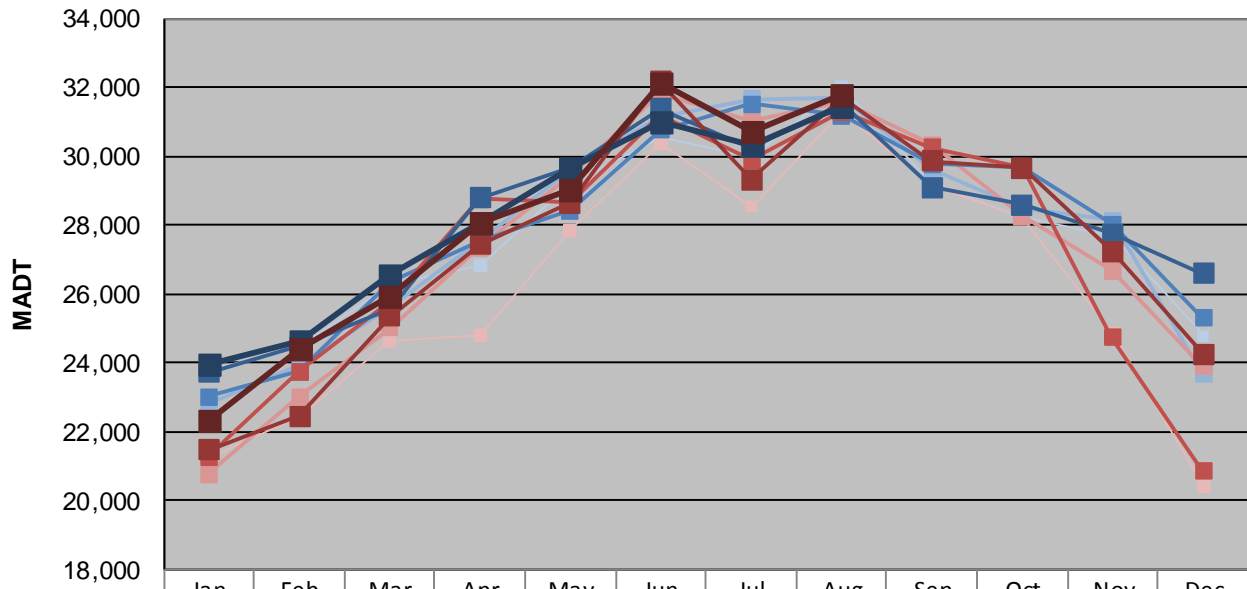

MONTHLY REPORT, STATION NO. 382 (ATR)

AUGUST 2012

Station Measurement: VOLUME/SPEED/CLASS		
Route: TH 52	Route Direction: N/S	Lanes: 4
County: Dakota		Closest City: Coates
Functional Class: Rural Principal Arterial - Other		
Location: N OF 180TH ST E, S OF COATES		
Ref Post: 111+00.966	True Mile: 112.328	Sequence No. 9871
Volume: 980,847		MADT: 31,640
Weekday (M-F) MADT: 30,338		Weekend (Sa-Su) MADT: 30,712

Weekday (WD)/Weekend (WE) Monthly Average Daily Traffic

	Jan	Feb	Mar	Apr	May	Jun	Jul	Aug	Sep	Oct	Nov	Dec
'08 WD	23,774	24,458	26,264	26,840	29,218	30,534	29,966	32,030	29,192	28,232	27,680	24,782
'08 WE	21,268	22,464	24,614	24,798	27,836	30,376	28,534	31,300	29,112	28,214	24,834	20,436
'09 WD	22,824	23,902	25,600	27,522	29,640	31,150	31,662	31,674	29,586	28,460	28,142	23,670
'09 WE	20,764	23,026	24,998	27,348	29,436	31,784	31,006	31,580	30,340	28,258	26,674	23,892
'10 WD	23,020	23,732	26,348	27,556	28,422	30,752	31,514	31,172	29,776	29,650	28,018	25,304
'10 WE	21,262	23,750	25,812	28,758	28,650	31,188	29,874	31,286	30,258	29,682	24,736	20,856
'11 WD	23,704	24,478	25,570	28,770	29,656	31,372	30,260	31,500	29,096	28,586	27,752	26,582
'11 WE	21,468	22,440	25,348	27,444	28,644	32,166	29,330	31,720	29,862	29,658	27,228	24,264
'12 WD	23,982	24,646	26,528	28,082	29,650	30,966	30,338	31,446				
'12 WE	22,338	24,406	25,948	28,086	29,032	32,136	30,712	31,768				

Note: 'Weekday' defined as Monday-Friday, 'Weekend' defined as Saturday-Sunday

Weekday/Weekend Monthly Average Daily Traffic ('08-'12)

	Aug-08	Aug-09	Aug-10	Aug-11	Aug-12
Weekday	29,966	31,662	31,514	30,260	30,338
Weekend	28,534	31,006	29,874	29,330	30,712