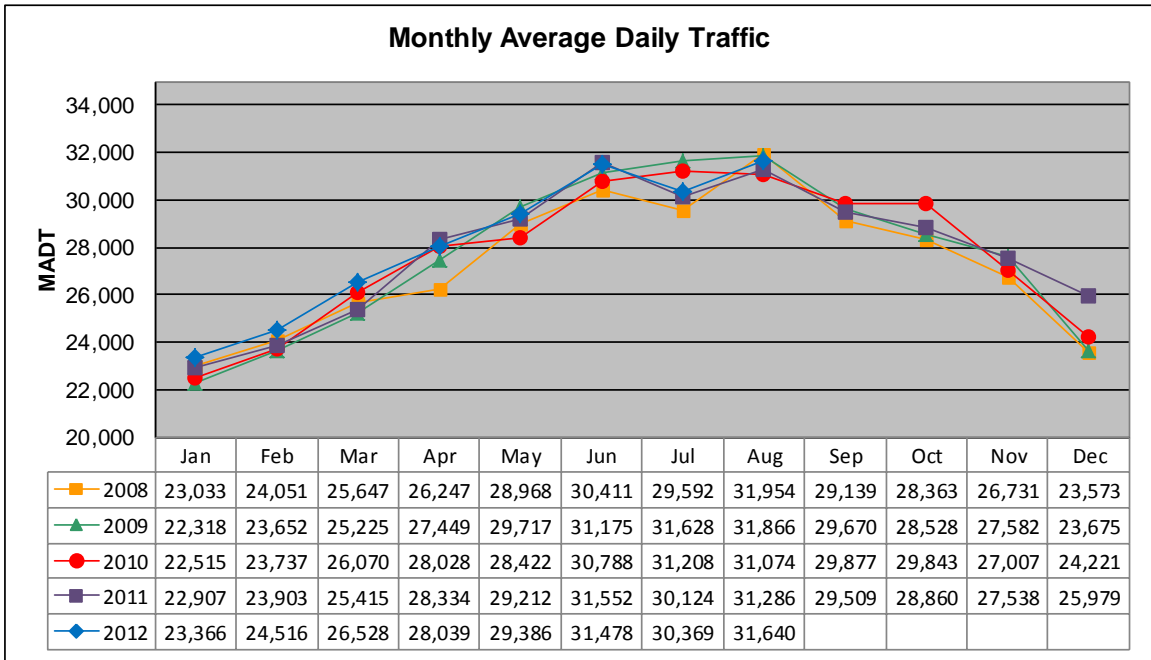

MONTHLY REPORT, STATION NO. 382 (ATR)

AUGUST 2012

Station Measurement: VOLUME/SPEED/CLASS		
Route: TH 52	Route Direction: N/S	Lanes: 4
County: Dakota		Closest City: Coates
Functional Class: Rural Principal Arterial - Other		
Location: N OF 180TH ST E, S OF COATES		
Ref Post: 111+00.966	True Mile: 112.328	Sequence No. 9871
Volume: 980,847		MADT: 31,640
Weekday (M-F) MADT: 30,338		Weekend (Sa-Su) MADT: 30,712

Weekday (WD)/Weekend (WE) Monthly Average Daily Traffic

	Jan	Feb	Mar	Apr	May	Jun	Jul	Aug	Sep	Oct	Nov	Dec
'08 WD	23,774	24,458	26,264	26,840	29,218	30,534	29,966	32,030	29,192	28,232	27,680	24,782
'08 WE	21,268	22,464	24,614	24,798	27,836	30,376	28,534	31,300	29,112	28,214	24,834	20,436
'09 WD	22,824	23,902	25,600	27,522	29,640	31,150	31,662	31,674	29,586	28,460	28,142	23,670
'09 WE	20,764	23,026	24,998	27,348	29,436	31,784	31,006	31,580	30,340	28,258	26,674	23,892
'10 WD	23,020	23,732	26,348	27,556	28,422	30,752	31,514	31,172	29,776	29,650	28,018	25,304
'10 WE	21,262	23,750	25,812	28,758	28,650	31,188	29,874	31,286	30,258	29,682	24,736	20,856
'11 WD	23,704	24,478	25,570	28,770	29,656	31,372	30,260	31,500	29,096	28,586	27,752	26,582
'11 WE	21,468	22,440	25,348	27,444	28,644	32,166	29,330	31,720	29,862	29,658	27,228	24,264
'12 WD	23,982	24,646	26,528	28,082	29,650	30,966	30,338	31,446				
'12 WE	22,338	24,406	25,948	28,086	29,032	32,136	30,712	31,768				

Note: 'Weekday' defined as Monday-Friday, 'Weekend' defined as Saturday-Sunday

Weekday/Weekend Monthly Average Daily Traffic ('08-'12)

	Aug-08	Aug-09	Aug-10	Aug-11	Aug-12
Weekday	29,966	31,662	31,514	30,260	30,338
Weekend	28,534	31,006	29,874	29,330	30,712