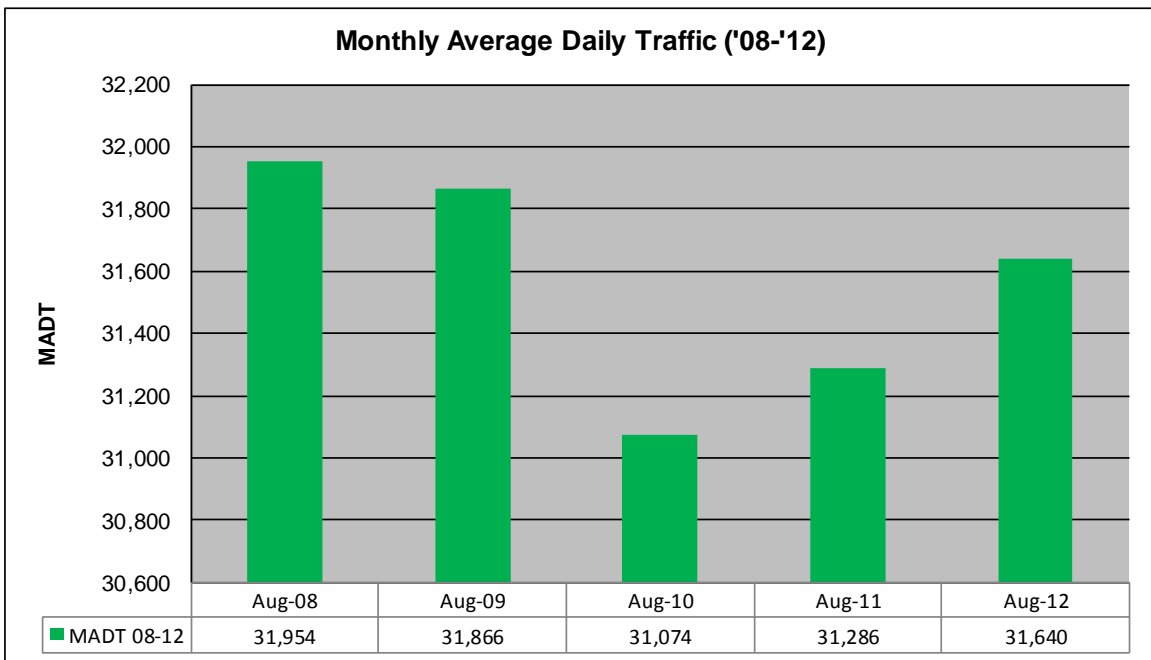

MONTHLY REPORT, STATION NO. 382 (ATR)

AUGUST 2012

Station Measurement: VOLUME/SPEED/CLASS		
Route: TH 52	Route Direction: N/S	Lanes: 4
County: Dakota		Closest City: Coates
Functional Class: Rural Principal Arterial - Other		
Location: N OF 180TH ST E, S OF COATES		
Ref Post: 111+00.966	True Mile: 112.328	Sequence No. 9871
Volume: 980,847		MADT: 31,640
Weekday (M-F) MADT: 30,338		Weekend (Sa-Su) MADT: 30,712

Weekday (WD)/Weekend (WE) Monthly Average Daily Traffic

	Jan	Feb	Mar	Apr	May	Jun	Jul	Aug	Sep	Oct	Nov	Dec
'08 WD	23,774	24,458	26,264	26,840	29,218	30,534	29,966	32,030	29,192	28,232	27,680	24,782
'08 WE	21,268	22,464	24,614	24,798	27,836	30,376	28,534	31,300	29,112	28,214	24,834	20,436
'09 WD	22,824	23,902	25,600	27,522	29,640	31,150	31,662	31,674	29,586	28,460	28,142	23,670
'09 WE	20,764	23,026	24,998	27,348	29,436	31,784	31,006	31,580	30,340	28,258	26,674	23,892
'10 WD	23,020	23,732	26,348	27,556	28,422	30,752	31,514	31,172	29,776	29,650	28,018	25,304
'10 WE	21,262	23,750	25,812	28,758	28,650	31,188	29,874	31,286	30,258	29,682	24,736	20,856
'11 WD	23,704	24,478	25,570	28,770	29,656	31,372	30,260	31,500	29,096	28,586	27,752	26,582
'11 WE	21,468	22,440	25,348	27,444	28,644	32,166	29,330	31,720	29,862	29,658	27,228	24,264
'12 WD	23,982	24,646	26,528	28,082	29,650	30,966	30,338	31,446				
'12 WE	22,338	24,406	25,948	28,086	29,032	32,136	30,712	31,768				

Note: 'Weekday' defined as Monday-Friday, 'Weekend' defined as Saturday-Sunday

Weekday/Weekend Monthly Average Daily Traffic ('08-'12)

	Aug-08	Aug-09	Aug-10	Aug-11	Aug-12
Weekday	29,966	31,662	31,514	30,260	30,338
Weekend	28,534	31,006	29,874	29,330	30,712