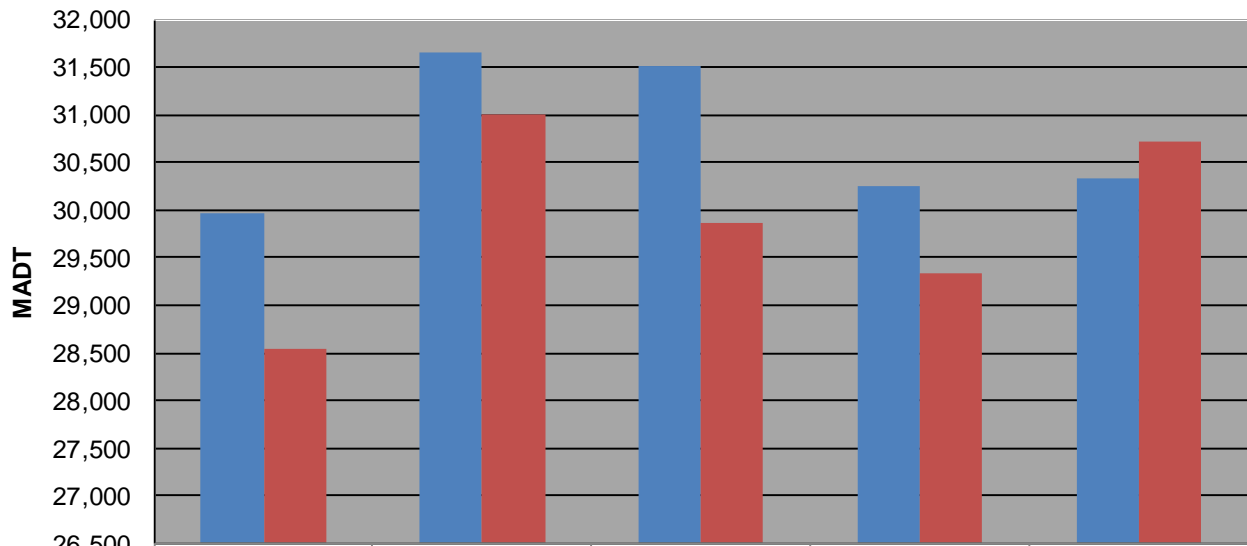

MONTHLY REPORT, STATION NO. 382 (ATR)

AUGUST 2012

Station Measurement: VOLUME/SPEED/CLASS		
Route: TH 52	Route Direction: N/S	Lanes: 4
County: Dakota		Closest City: Coates
Functional Class: Rural Principal Arterial - Other		
Location: N OF 180TH ST E, S OF COATES		
Ref Post: 111+00.966	True Mile: 112.328	Sequence No. 9871
Volume: 980,847		MADT: 31,640
Weekday (M-F) MADT: 30,338		Weekend (Sa-Su) MADT: 30,712

Weekday (WD)/Weekend (WE) Monthly Average Daily Traffic

	Jan	Feb	Mar	Apr	May	Jun	Jul	Aug	Sep	Oct	Nov	Dec
'08 WD	23,774	24,458	26,264	26,840	29,218	30,534	29,966	32,030	29,192	28,232	27,680	24,782
'08 WE	21,268	22,464	24,614	24,798	27,836	30,376	28,534	31,300	29,112	28,214	24,834	20,436
'09 WD	22,824	23,902	25,600	27,522	29,640	31,150	31,662	31,674	29,586	28,460	28,142	23,670
'09 WE	20,764	23,026	24,998	27,348	29,436	31,784	31,006	31,580	30,340	28,258	26,674	23,892
'10 WD	23,020	23,732	26,348	27,556	28,422	30,752	31,514	31,172	29,776	29,650	28,018	25,304
'10 WE	21,262	23,750	25,812	28,758	28,650	31,188	29,874	31,286	30,258	29,682	24,736	20,856
'11 WD	23,704	24,478	25,570	28,770	29,656	31,372	30,260	31,500	29,096	28,586	27,752	26,582
'11 WE	21,468	22,440	25,348	27,444	28,644	32,166	29,330	31,720	29,862	29,658	27,228	24,264
'12 WD	23,982	24,646	26,528	28,082	29,650	30,966	30,338	31,446				
'12 WE	22,338	24,406	25,948	28,086	29,032	32,136	30,712	31,768				

Note: 'Weekday' defined as Monday-Friday, 'Weekend' defined as Saturday-Sunday

Weekday/Weekend Monthly Average Daily Traffic ('08-'12)

	Aug-08	Aug-09	Aug-10	Aug-11	Aug-12
Weekday	29,966	31,662	31,514	30,260	30,338
Weekend	28,534	31,006	29,874	29,330	30,712