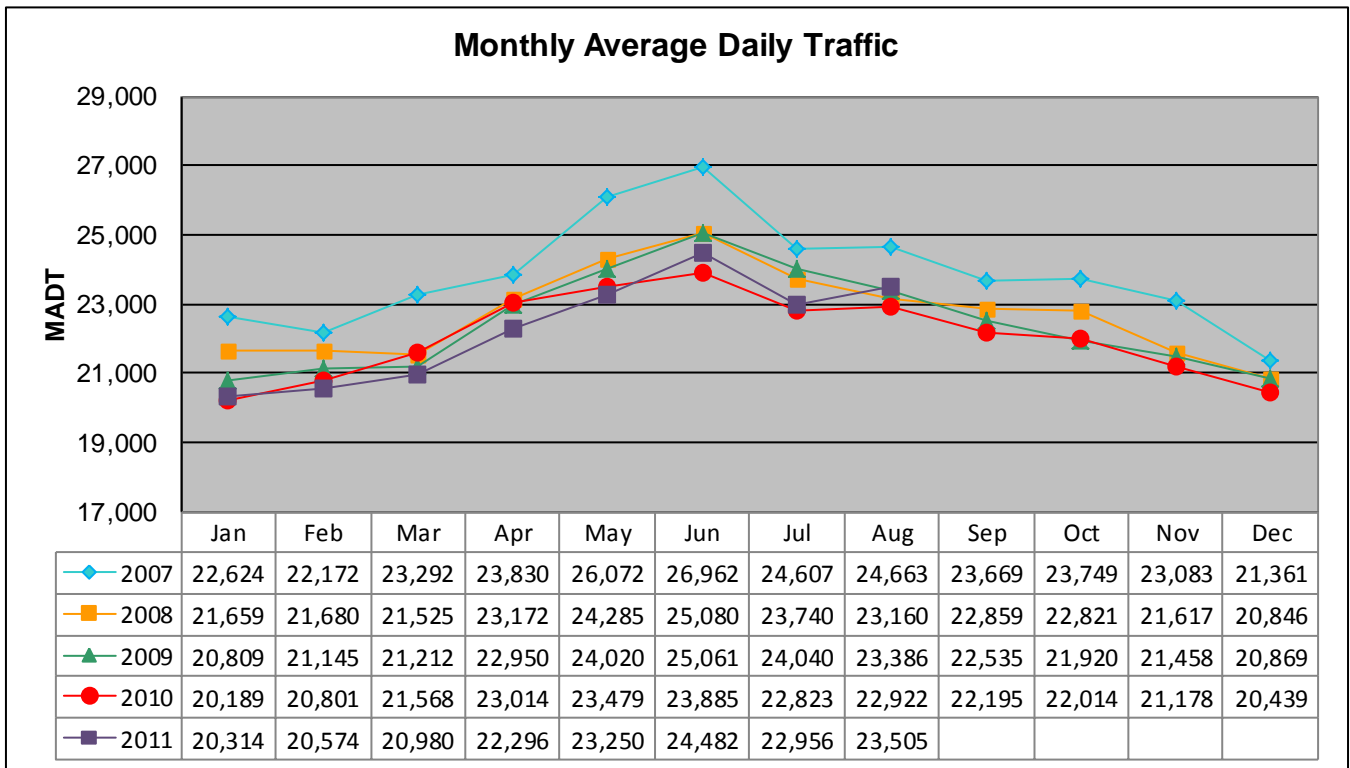

MONTHLY REPORT, STATION NO. 425 (ATR)

AUGUST 2011

Station Measurement: VOLUME		
Route: CSAH 32	Route Direction: E/W	Lanes: 4
County: Dakota		Closest City: Eagan
Functional Class: Urban Minor Arterial		
Location: W OF MSAS109 (JOHNNY CAKE RIDGE RD) IN EAGAN		
Ref Post: 004+00.840	True Mile: 4.84	Sequence No. 9896
Volume: 728,663		MADT: 23,505
Weekday (M-F) MADT: 25,018		Weekend (Sa-Su) MADT: 19,250

Monthly Average Daily Traffic ('07-'11)

Weekday/Weekend Monthly Average Daily Traffic ('07-'11)

Note: 'Weekday' defined as Monday-Friday, 'Weekend' defined as Saturday-Sunday