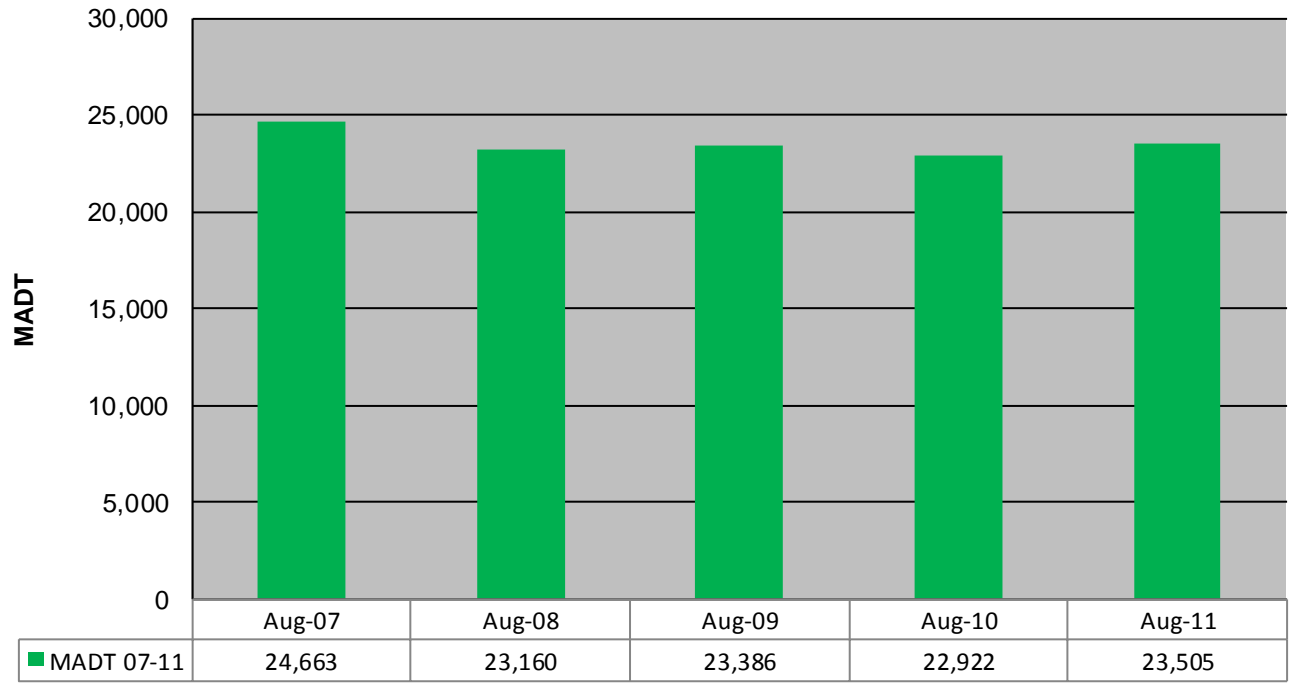

MONTHLY REPORT, STATION NO. 425 (ATR)

AUGUST 2011

Station Measurement: VOLUME		
Route: CSAH 32	Route Direction: E/W	Lanes: 4
County: Dakota		Closest City: Eagan
Functional Class: Urban Minor Arterial		
Location: W OF MSAS109 (JOHNNY CAKE RIDGE RD) IN EAGAN		
Ref Post: 004+00.840	True Mile: 4.84	Sequence No. 9896
Volume: 728,663		MADT: 23,505
Weekday (M-F) MADT: 25,018		Weekend (Sa-Su) MADT: 19,250

Monthly Average Daily Traffic ('07-'11)

Weekday/Weekend Monthly Average Daily Traffic ('07-'11)

Note: 'Weekday' defined as Monday-Friday, 'Weekend' defined as Saturday-Sunday