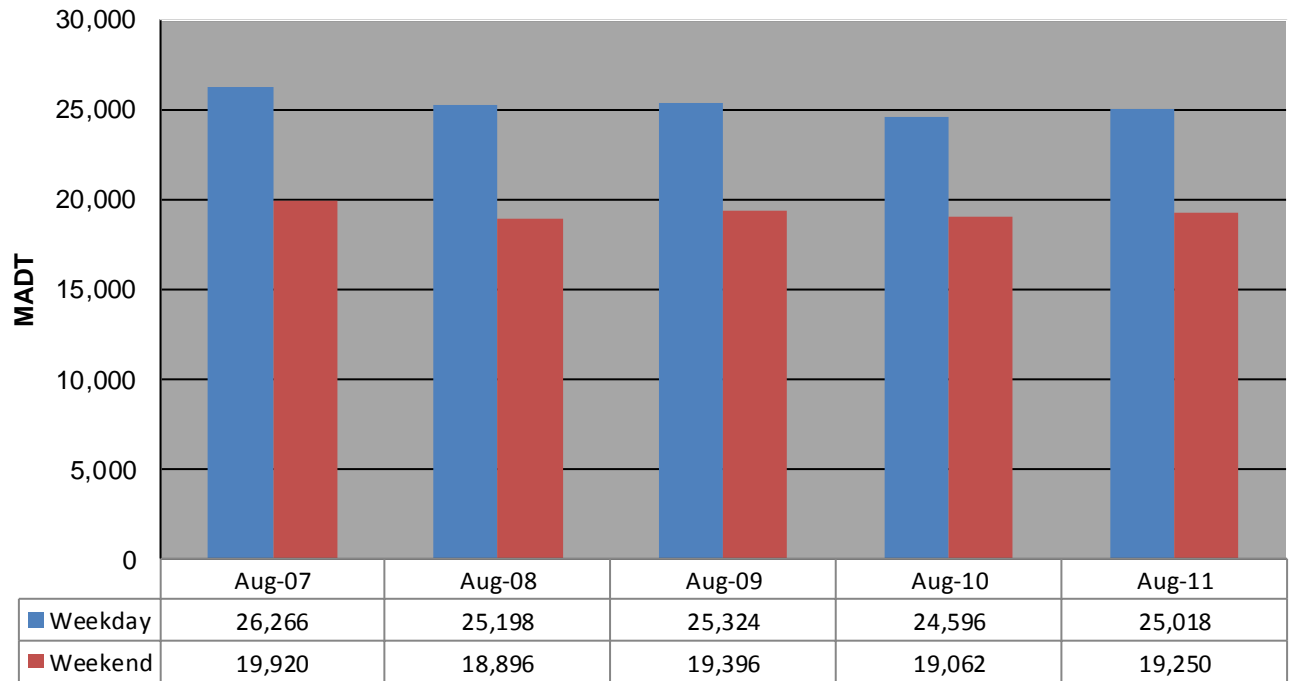

MONTHLY REPORT, STATION NO. 425 (ATR)

AUGUST 2011

Station Measurement: VOLUME		
Route: CSAH 32	Route Direction: E/W	Lanes: 4
County: Dakota		Closest City: Eagan
Functional Class: Urban Minor Arterial		
Location: W OF MSAS109 (JOHNNY CAKE RIDGE RD) IN EAGAN		
Ref Post: 004+00.840	True Mile: 4.84	Sequence No. 9896
Volume: 728,663		MADT: 23,505
Weekday (M-F) MADT: 25,018		Weekend (Sa-Su) MADT: 19,250

Monthly Average Daily Traffic ('07-'11)

Weekday/Weekend Monthly Average Daily Traffic ('07-'11)

Note: 'Weekday' defined as Monday-Friday, 'Weekend' defined as Saturday-Sunday