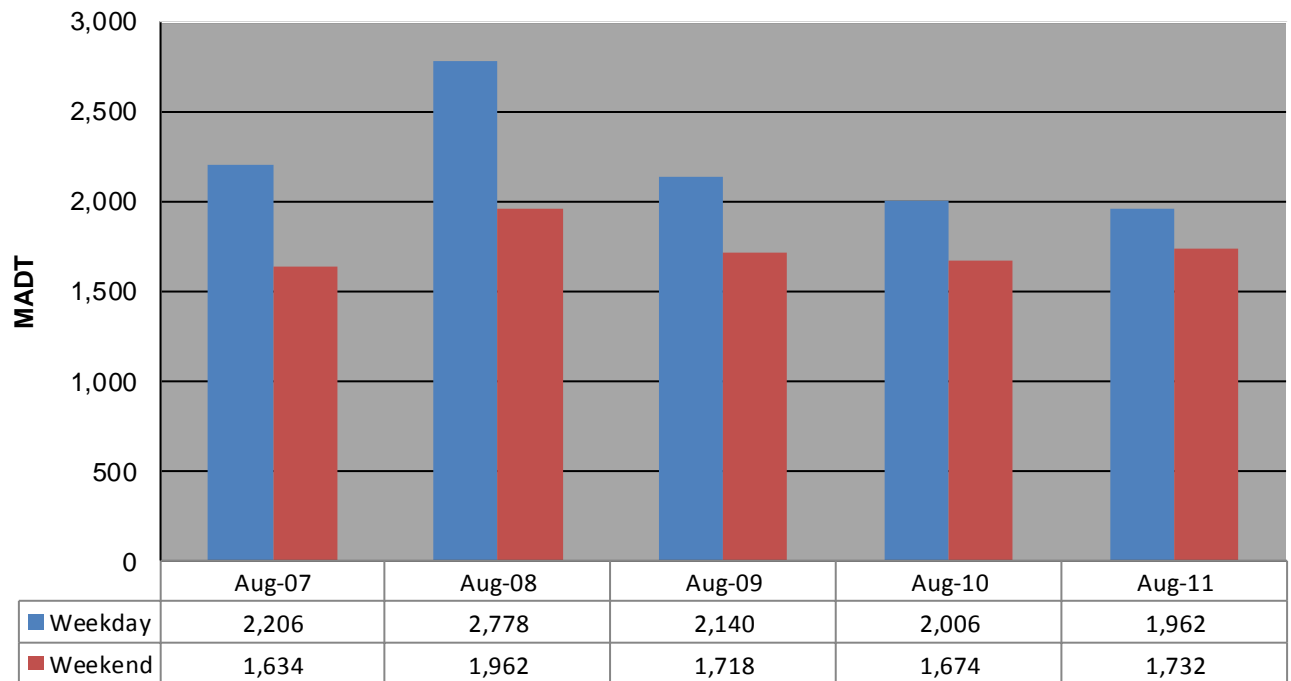

MONTHLY REPORT, STATION NO. 400 (ATR)

AUGUST 2011

Station Measurement: VOLUME		
Route: CSAH 31	Route Direction: N/S	Lanes: 4
County: Hennepin		Closest City: Edina
Functional Class: Rural Minor Arterial		
Location: S OF MSAS145 (W 70TH ST) IN EDINA		
Ref Post: 001+00.100	True Mile: 1.1	Sequence No. 9881
Volume: 58,954		MADT: 1,902
Weekday (M-F) MADT: 1,962		(Sa-Su) Weekend MADT: 1,732

Note: Increase in traffic April to November 2008 due to detours from TH 12 and county roads

Monthly Average Daily Traffic ('07-'11)

Weekday/Weekend Monthly Average Daily Traffic ('07-'11)

Note: 'Weekday' defined as Monday-Friday, 'Weekend' defined as Saturday-Sunday