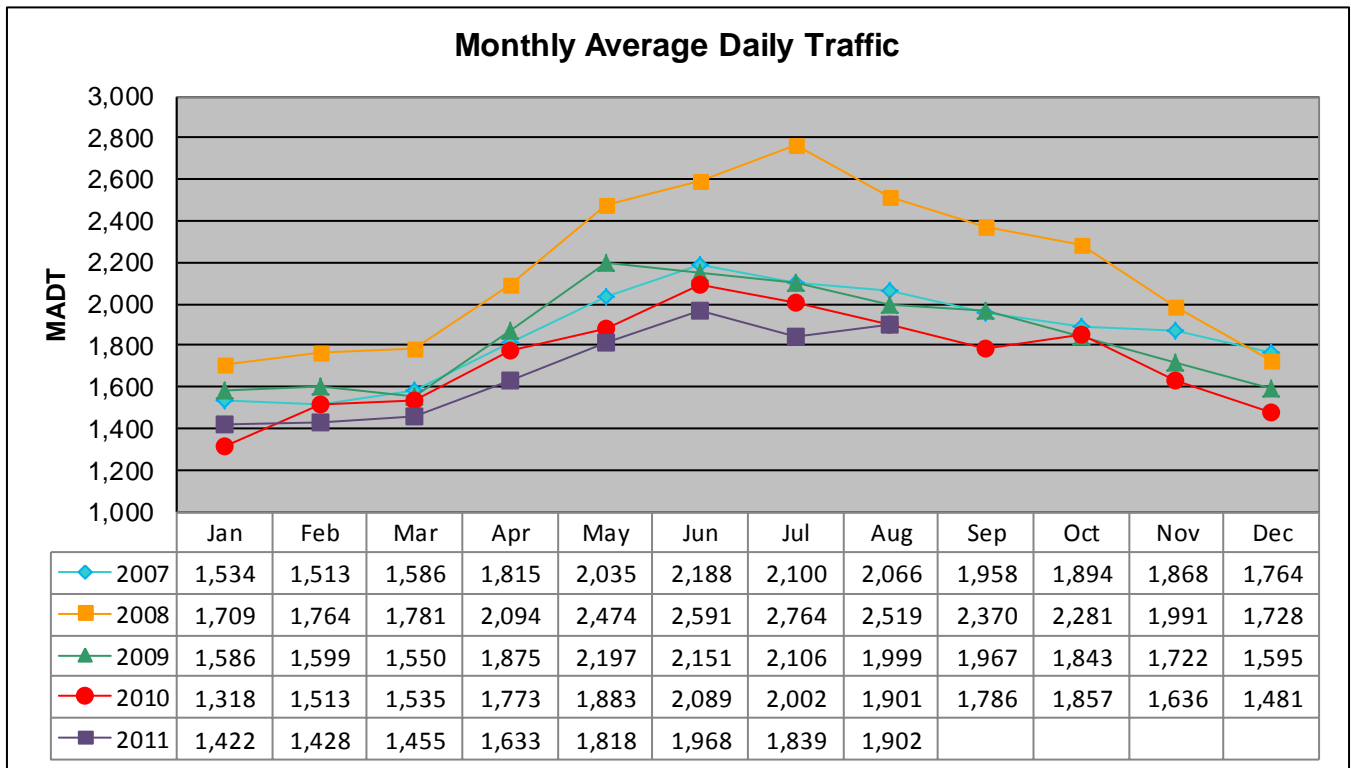

MONTHLY REPORT, STATION NO. 400 (ATR)

AUGUST 2011

Station Measurement: VOLUME		
Route: CSAH 31	Route Direction: N/S	Lanes: 4
County: Hennepin		Closest City: Edina
Functional Class: Rural Minor Arterial		
Location: S OF MSAS145 (W 70TH ST) IN EDINA		
Ref Post: 001+00.100	True Mile: 1.1	Sequence No. 9881
Volume: 58,954		MADT: 1,902
Weekday (M-F) MADT: 1,962		(Sa-Su) Weekend MADT: 1,732

Note: Increase in traffic April to November 2008 due to detours from TH 12 and county roads

Monthly Average Daily Traffic ('07-'11)

Weekday/Weekend Monthly Average Daily Traffic ('07-'11)

Note: 'Weekday' defined as Monday-Friday, 'Weekend' defined as Saturday-Sunday