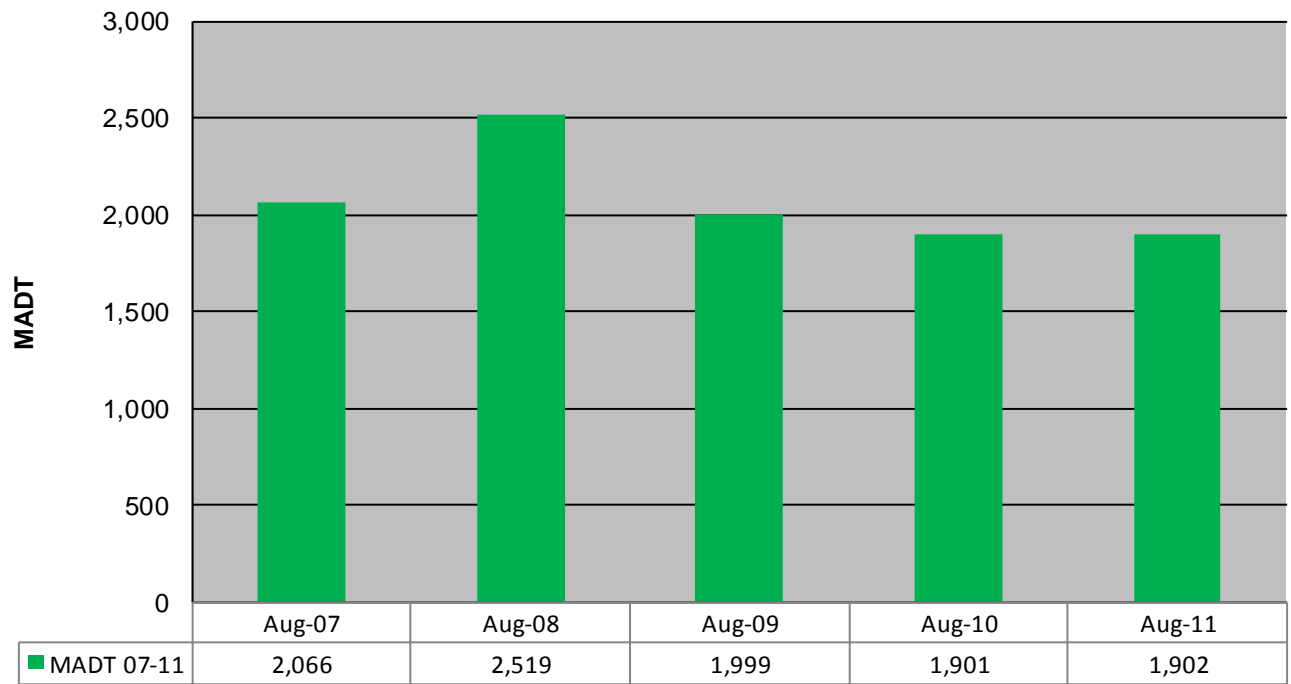

MONTHLY REPORT, STATION NO. 400 (ATR)

AUGUST 2011

Station Measurement: VOLUME		
Route: CSAH 31	Route Direction: N/S	Lanes: 4
County: Hennepin		Closest City: Edina
Functional Class: Rural Minor Arterial		
Location: S OF MSAS145 (W 70TH ST) IN EDINA		
Ref Post: 001+00.100	True Mile: 1.1	Sequence No. 9881
Volume: 58,954		MADT: 1,902
Weekday (M-F) MADT: 1,962		(Sa-Su) Weekend MADT: 1,732

Note: Increase in traffic April to November 2008 due to detours from TH 12 and county roads

Monthly Average Daily Traffic ('07-'11)

Weekday/Weekend Monthly Average Daily Traffic ('07-'11)

Note: 'Weekday' defined as Monday-Friday, 'Weekend' defined as Saturday-Sunday