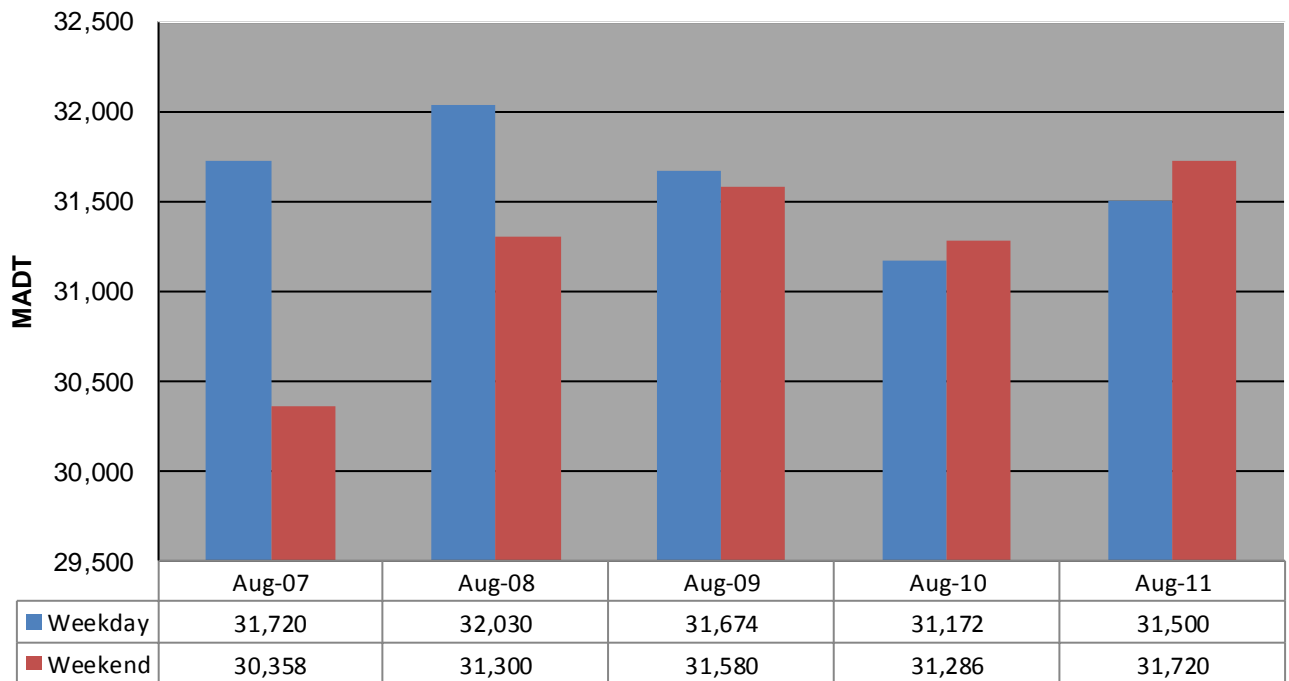

## AUGUST 2011

Station Measurement: VOLUME/SPEED/CLASS		
Route: TH 52	Route Direction: N/S	Lanes: 4
County: Dakota		Closest City: Coates
Functional Class: Rural Principal Arterial - Other		
Location: N OF 180TH ST E, S OF COATES		
Ref Post: 111+00.966	True Mile: 112.328	Sequence No. 9871
<b>Volume: 973,244</b>		<b>MADT: 31,395</b>
<b>Weekday (M-F) MADT: 31,500</b>		<b>Weekend (Sa-Su) MADT: 31,720</b>

**Monthly Average Daily Traffic ('07-'11)**

**Weekday/Weekend Monthly Average Daily Traffic ('07-'11)**

Note: 'Weekday' defined as Monday-Friday, 'Weekend' defined as Saturday-Sunday