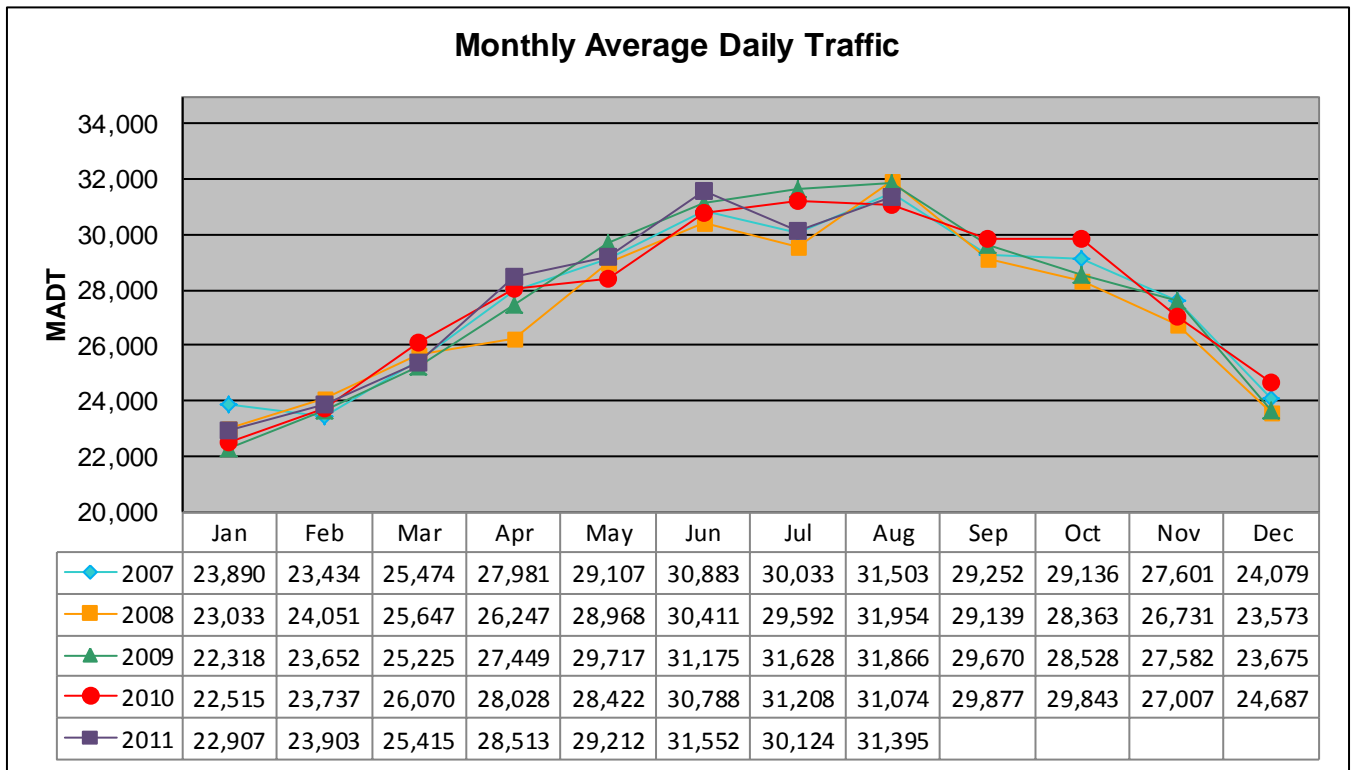

# MONTHLY REPORT, STATION NO. 382 (ATR)

## AUGUST 2011

Station Measurement: VOLUME/SPEED/CLASS		
Route: TH 52	Route Direction: N/S	Lanes: 4
County: Dakota		Closest City: Coates
Functional Class: Rural Principal Arterial - Other		
Location: N OF 180TH ST E, S OF COATES		
Ref Post: 111+00.966	True Mile: 112.328	Sequence No. 9871
<b>Volume: 973,244</b>		<b>MADT: 31,395</b>
<b>Weekday (M-F) MADT: 31,500</b>		<b>Weekend (Sa-Su) MADT: 31,720</b>

**Monthly Average Daily Traffic ('07-'11)**

**Weekday/Weekend Monthly Average Daily Traffic ('07-'11)**

Note: 'Weekday' defined as Monday-Friday, 'Weekend' defined as Saturday-Sunday