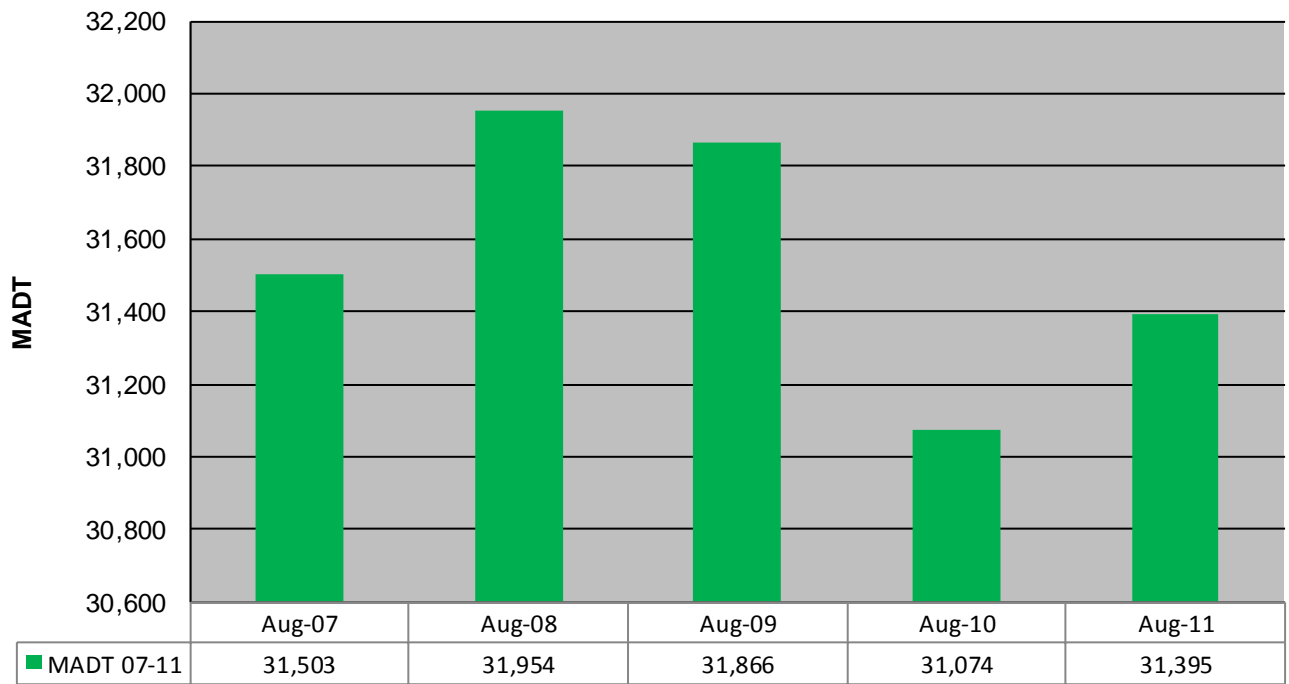

# MONTHLY REPORT, STATION NO. 382 (ATR)

## AUGUST 2011

Station Measurement: VOLUME/SPEED/CLASS		
Route: TH 52	Route Direction: N/S	Lanes: 4
County: Dakota		Closest City: Coates
Functional Class: Rural Principal Arterial - Other		
Location: N OF 180TH ST E, S OF COATES		
Ref Post: 111+00.966	True Mile: 112.328	Sequence No. 9871
<b>Volume: 973,244</b>		<b>MADT: 31,395</b>
<b>Weekday (M-F) MADT: 31,500</b>		<b>Weekend (Sa-Su) MADT: 31,720</b>

**Monthly Average Daily Traffic ('07-'11)**

**Weekday/Weekend Monthly Average Daily Traffic ('07-'11)**

Note: 'Weekday' defined as Monday-Friday, 'Weekend' defined as Saturday-Sunday