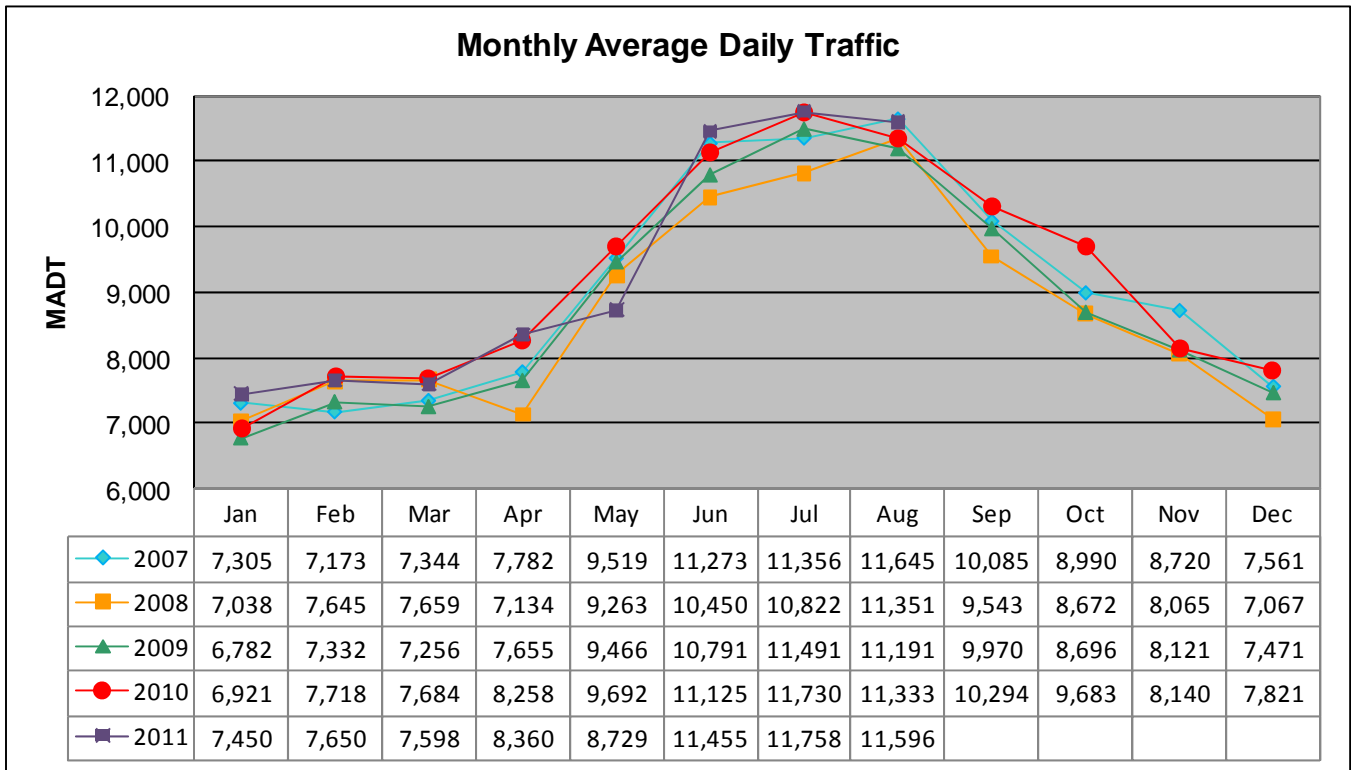

MONTHLY REPORT, STATION NO. 164 (ATR)

AUGUST 2011

Station Measurement: VOLUME		
Route: TH 53	Route Direction: N/S	Lanes: 4
County: St Louis		Closest City: Eveleth
Functional Class: Rural Principal Arterial - Other		
Location: S OF N MOON LAKE DR, S OF EVELETH		
Ref Post: 055+00.080	True Mile: 54.583	Sequence No. 6763
Volume: 359,472		MADT: 11,596
Weekday (M-F) MADT: 11,550		Weekend (Sa-Su) MADT: 12,032

Monthly Average Daily Traffic ('07-'11)

Weekday/Weekend Monthly Average Daily Traffic ('07-'11)

Note: 'Weekday' defined as Monday-Friday, 'Weekend' defined as Saturday-Sunday