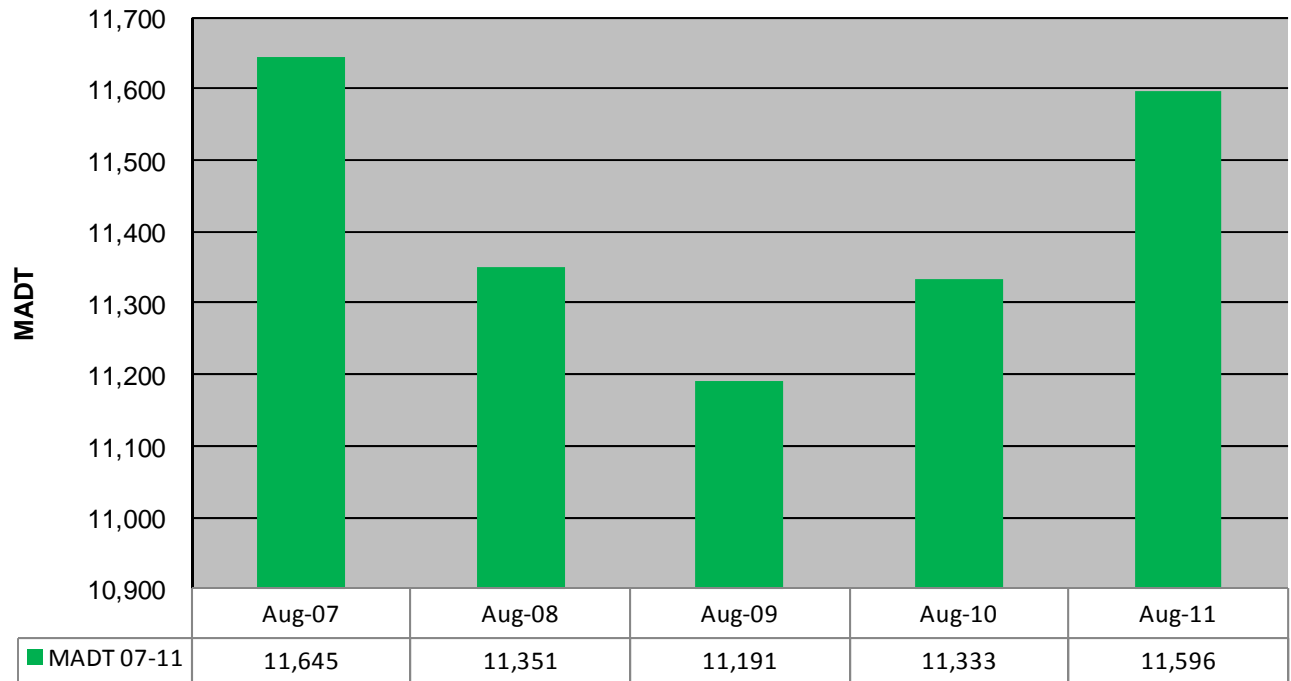

MONTHLY REPORT, STATION NO. 164 (ATR)

AUGUST 2011

Station Measurement: VOLUME		
Route: TH 53	Route Direction: N/S	Lanes: 4
County: St Louis		Closest City: Eveleth
Functional Class: Rural Principal Arterial - Other		
Location: S OF N MOON LAKE DR, S OF EVELETH		
Ref Post: 055+00.080	True Mile: 54.583	Sequence No. 6763
Volume: 359,472		MADT: 11,596
Weekday (M-F) MADT: 11,550		Weekend (Sa-Su) MADT: 12,032

Monthly Average Daily Traffic ('07-'11)

Weekday/Weekend Monthly Average Daily Traffic ('07-'11)

Note: 'Weekday' defined as Monday-Friday, 'Weekend' defined as Saturday-Sunday