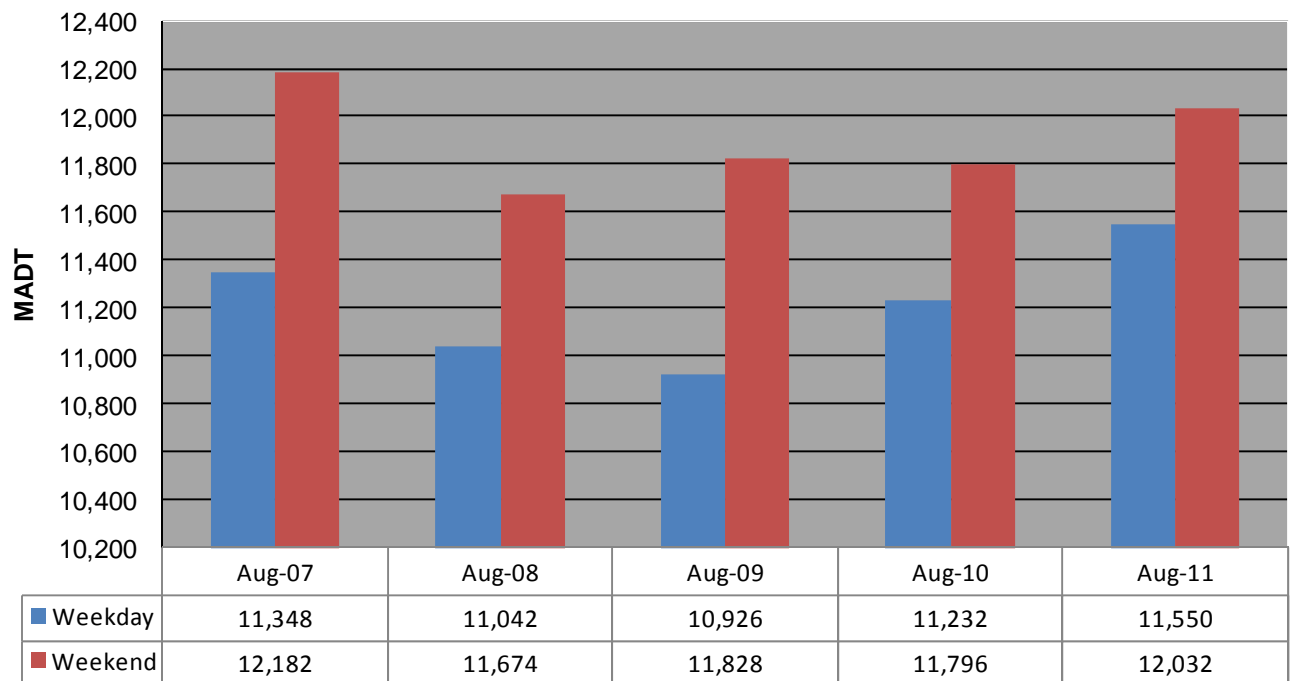

MONTHLY REPORT, STATION NO. 164 (ATR)

AUGUST 2011

Station Measurement: VOLUME		
Route: TH 53	Route Direction: N/S	Lanes: 4
County: St Louis		Closest City: Eveleth
Functional Class: Rural Principal Arterial - Other		
Location: S OF N MOON LAKE DR, S OF EVELETH		
Ref Post: 055+00.080	True Mile: 54.583	Sequence No. 6763
Volume: 359,472		MADT: 11,596
Weekday (M-F) MADT: 11,550		Weekend (Sa-Su) MADT: 12,032

Monthly Average Daily Traffic ('07-'11)

Weekday/Weekend Monthly Average Daily Traffic ('07-'11)

Note: 'Weekday' defined as Monday-Friday, 'Weekend' defined as Saturday-Sunday