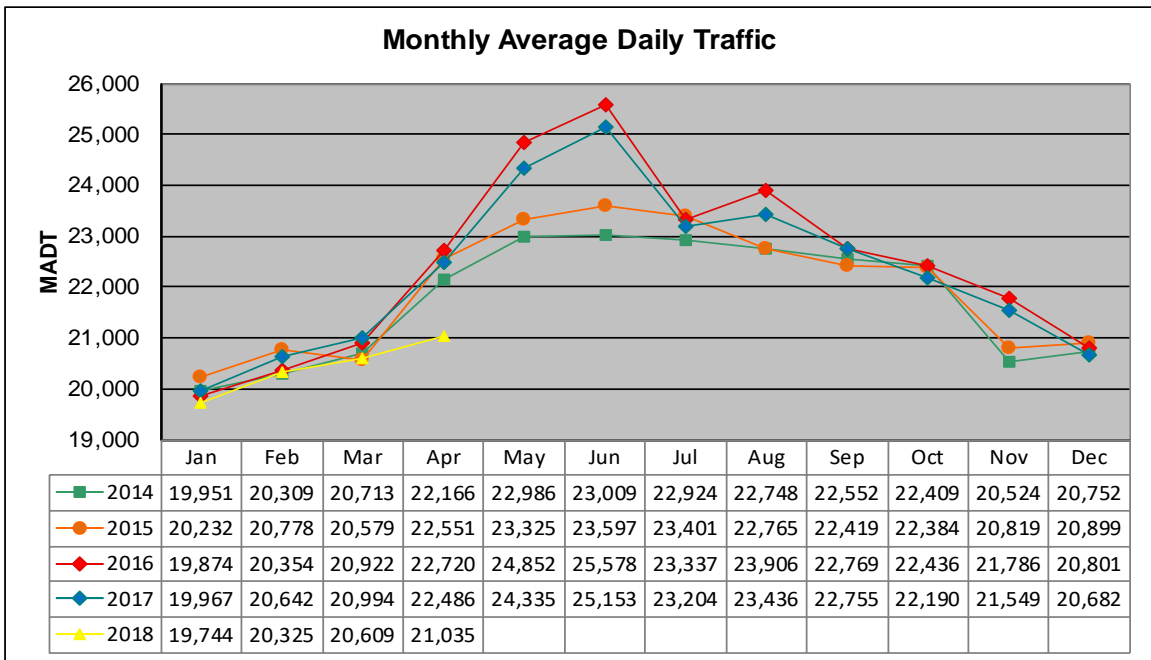

MONTHLY REPORT, STATION NO. 425 (ATR)

APRIL 2018

Station Measurement: VOLUME/SPEED/CLASS		
Route: CSAH 32	Route Direction: E/W	Lanes: 4
County: Dakota	Closest City: Eagan	
Functional Class: Urban Minor Arterial		
Location: W OF MSAS109 (JOHNNY CAKE RIDGE RD) IN EAGAN		
Ref Post: 004+00.840	True Mile: 4.84	Sequence No. 9896
Volume: 631,049		MADT: 21,035
Weekday (M-F) MADT: 22,934		Weekend (Sa-Su) MADT: 16,802

Weekday (WD)/Weekend (WE) Monthly Average Daily Traffic

	Jan	Feb	Mar	Apr	May	Jun	Jul	Aug	Sep	Oct	Nov	Dec
'14 WD	20,762	21,426	22,088	23,294	23,806	24,546	24,316	24,682	23,674	23,566	21,896	21,736
'14 WE	17,372	17,518	17,918	19,050	20,584	19,672	18,602	18,714	19,688	18,948	17,780	17,814
'15 WD	21,250	21,858	21,864	23,612	24,644	24,790	24,978	24,506	23,568	23,608	22,120	21,874
'15 WE	17,526	18,080	17,742	19,576	20,460	20,344	18,774	19,188	19,162	19,162	18,028	17,958
'16 WD	21,292	21,338	21,932	23,918	26,236	26,764	25,100	25,378	24,024	24,010	22,926	22,556
'16 WE	16,948	17,838	18,050	19,642	21,854	22,162	19,592	19,650	19,130	19,206	18,456	16,140
'17 WD	21,284	21,806	22,082	24,104	25,754	26,734	25,016	24,960	24,246	23,918	22,870	21,982
'17 WE	17,194	17,736	17,724	19,252	20,528	20,736	19,486	18,886	19,054	18,202	17,882	17,842
'18 WD	20,810	21,694	21,666	22,934								
'18 WE	16,944	16,904	17,628	16,802								

Note: 'Weekday' defined as Monday-Friday, 'Weekend' defined as Saturday-Sunday

Weekday/Weekend Monthly Average Daily Traffic ('14-'18)

	Apr-14	Apr-15	Apr-16	Apr-17	Apr-18
Weekday	23,294	23,612	23,918	24,104	22,934
Weekend	19,050	19,576	19,642	19,252	16,802