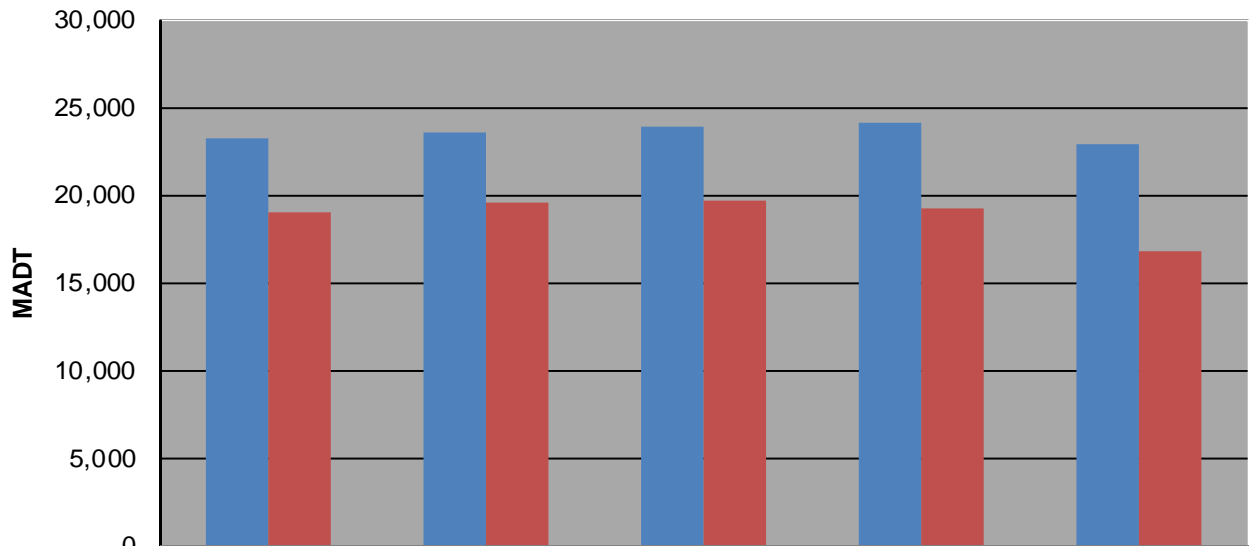

MONTHLY REPORT, STATION NO. 425 (ATR)

APRIL 2018

Station Measurement: VOLUME/SPEED/CLASS		
Route: CSAH 32	Route Direction: E/W	Lanes: 4
County: Dakota	Closest City: Eagan	
Functional Class: Urban Minor Arterial		
Location: W OF MSAS109 (JOHNNY CAKE RIDGE RD) IN EAGAN		
Ref Post: 004+00.840	True Mile: 4.84	Sequence No. 9896
Volume: 631,049		MADT: 21,035
Weekday (M-F) MADT: 22,934		Weekend (Sa-Su) MADT: 16,802

Weekday (WD)/Weekend (WE) Monthly Average Daily Traffic

	Jan	Feb	Mar	Apr	May	Jun	Jul	Aug	Sep	Oct	Nov	Dec
'14 WD	20,762	21,426	22,088	23,294	23,806	24,546	24,316	24,682	23,674	23,566	21,896	21,736
'14 WE	17,372	17,518	17,918	19,050	20,584	19,672	18,602	18,714	19,688	18,948	17,780	17,814
'15 WD	21,250	21,858	21,864	23,612	24,644	24,790	24,978	24,506	23,568	23,608	22,120	21,874
'15 WE	17,526	18,080	17,742	19,576	20,460	20,344	18,774	19,188	19,162	19,162	18,028	17,958
'16 WD	21,292	21,338	21,932	23,918	26,236	26,764	25,100	25,378	24,024	24,010	22,926	22,556
'16 WE	16,948	17,838	18,050	19,642	21,854	22,162	19,592	19,650	19,130	19,206	18,456	16,140
'17 WD	21,284	21,806	22,082	24,104	25,754	26,734	25,016	24,960	24,246	23,918	22,870	21,982
'17 WE	17,194	17,736	17,724	19,252	20,528	20,736	19,486	18,886	19,054	18,202	17,882	17,842
'18 WD	20,810	21,694	21,666	22,934								
'18 WE	16,944	16,904	17,628	16,802								

Note: 'Weekday' defined as Monday-Friday, 'Weekend' defined as Saturday-Sunday

Weekday/Weekend Monthly Average Daily Traffic ('14-'18)

	Apr-14	Apr-15	Apr-16	Apr-17	Apr-18
Weekday	23,294	23,612	23,918	24,104	22,934
Weekend	19,050	19,576	19,642	19,252	16,802