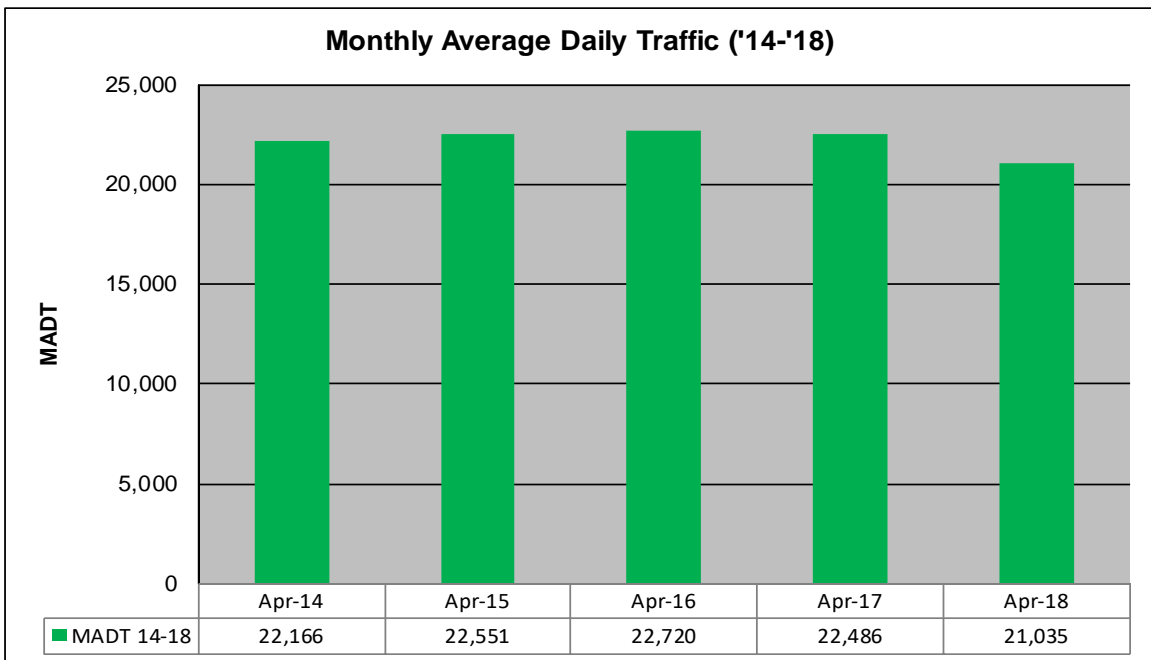

MONTHLY REPORT, STATION NO. 425 (ATR)

APRIL 2018

Station Measurement: VOLUME/SPEED/CLASS		
Route: CSAH 32	Route Direction: E/W	Lanes: 4
County: Dakota	Closest City: Eagan	
Functional Class: Urban Minor Arterial		
Location: W OF MSAS109 (JOHNNY CAKE RIDGE RD) IN EAGAN		
Ref Post: 004+00.840	True Mile: 4.84	Sequence No. 9896
Volume: 631,049		MADT: 21,035
Weekday (M-F) MADT: 22,934		Weekend (Sa-Su) MADT: 16,802

Weekday (WD)/Weekend (WE) Monthly Average Daily Traffic

	Jan	Feb	Mar	Apr	May	Jun	Jul	Aug	Sep	Oct	Nov	Dec
'14 WD	20,762	21,426	22,088	23,294	23,806	24,546	24,316	24,682	23,674	23,566	21,896	21,736
'14 WE	17,372	17,518	17,918	19,050	20,584	19,672	18,602	18,714	19,688	18,948	17,780	17,814
'15 WD	21,250	21,858	21,864	23,612	24,644	24,790	24,978	24,506	23,568	23,608	22,120	21,874
'15 WE	17,526	18,080	17,742	19,576	20,460	20,344	18,774	19,188	19,162	19,162	18,028	17,958
'16 WD	21,292	21,338	21,932	23,918	26,236	26,764	25,100	25,378	24,024	24,010	22,926	22,556
'16 WE	16,948	17,838	18,050	19,642	21,854	22,162	19,592	19,650	19,130	19,206	18,456	16,140
'17 WD	21,284	21,806	22,082	24,104	25,754	26,734	25,016	24,960	24,246	23,918	22,870	21,982
'17 WE	17,194	17,736	17,724	19,252	20,528	20,736	19,486	18,886	19,054	18,202	17,882	17,842
'18 WD	20,810	21,694	21,666	22,934								
'18 WE	16,944	16,904	17,628	16,802								

Note: 'Weekday' defined as Monday-Friday, 'Weekend' defined as Saturday-Sunday

Weekday/Weekend Monthly Average Daily Traffic ('14-'18)

	Apr-14	Apr-15	Apr-16	Apr-17	Apr-18
Weekday	23,294	23,612	23,918	24,104	22,934
Weekend	19,050	19,576	19,642	19,252	16,802