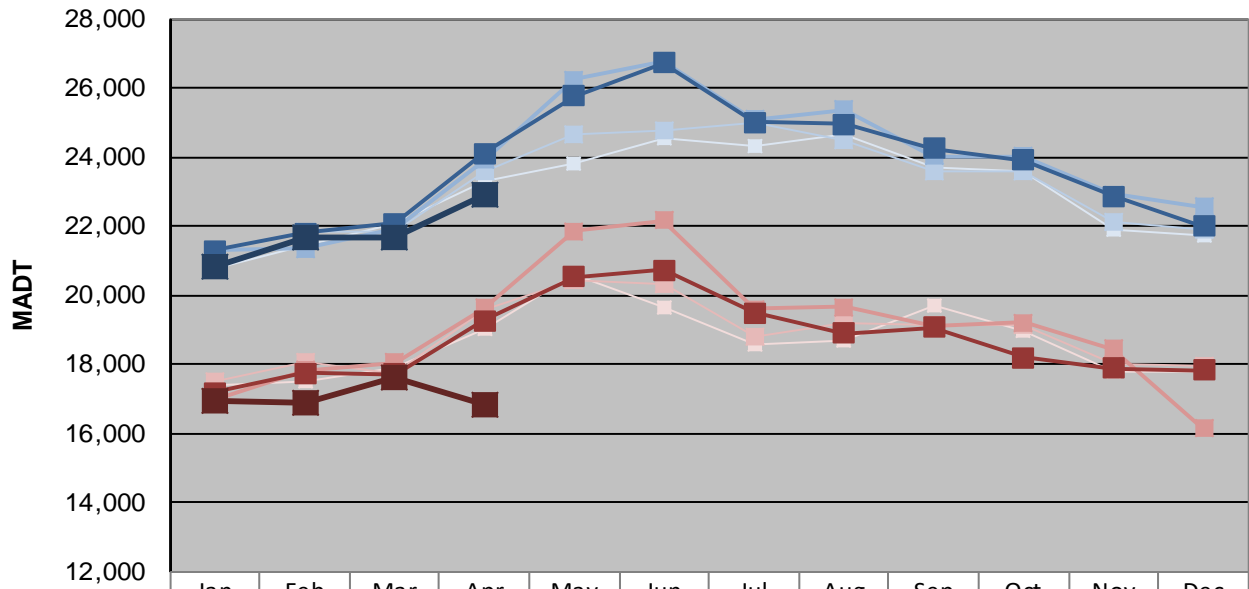

MONTHLY REPORT, STATION NO. 425 (ATR)

APRIL 2018

Station Measurement: VOLUME/SPEED/CLASS		
Route: CSAH 32	Route Direction: E/W	Lanes: 4
County: Dakota	Closest City: Eagan	
Functional Class: Urban Minor Arterial		
Location: W OF MSAS109 (JOHNNY CAKE RIDGE RD) IN EAGAN		
Ref Post: 004+00.840	True Mile: 4.84	Sequence No. 9896
Volume: 631,049		MADT: 21,035
Weekday (M-F) MADT: 22,934		Weekend (Sa-Su) MADT: 16,802

Weekday (WD)/Weekend (WE) Monthly Average Daily Traffic

	Jan	Feb	Mar	Apr	May	Jun	Jul	Aug	Sep	Oct	Nov	Dec
'14 WD	20,762	21,426	22,088	23,294	23,806	24,546	24,316	24,682	23,674	23,566	21,896	21,736
'14 WE	17,372	17,518	17,918	19,050	20,584	19,672	18,602	18,714	19,688	18,948	17,780	17,814
'15 WD	21,250	21,858	21,864	23,612	24,644	24,790	24,978	24,506	23,568	23,608	22,120	21,874
'15 WE	17,526	18,080	17,742	19,576	20,460	20,344	18,774	19,188	19,162	19,162	18,028	17,958
'16 WD	21,292	21,338	21,932	23,918	26,236	26,764	25,100	25,378	24,024	24,010	22,926	22,556
'16 WE	16,948	17,838	18,050	19,642	21,854	22,162	19,592	19,650	19,130	19,206	18,456	16,140
'17 WD	21,284	21,806	22,082	24,104	25,754	26,734	25,016	24,960	24,246	23,918	22,870	21,982
'17 WE	17,194	17,736	17,724	19,252	20,528	20,736	19,486	18,886	19,054	18,202	17,882	17,842
'18 WD	20,810	21,694	21,666	22,934								
'18 WE	16,944	16,904	17,628	16,802								

Note: 'Weekday' defined as Monday-Friday, 'Weekend' defined as Saturday-Sunday

Weekday/Weekend Monthly Average Daily Traffic ('14-'18)

	Apr-14	Apr-15	Apr-16	Apr-17	Apr-18
Weekday	23,294	23,612	23,918	24,104	22,934
Weekend	19,050	19,576	19,642	19,252	16,802