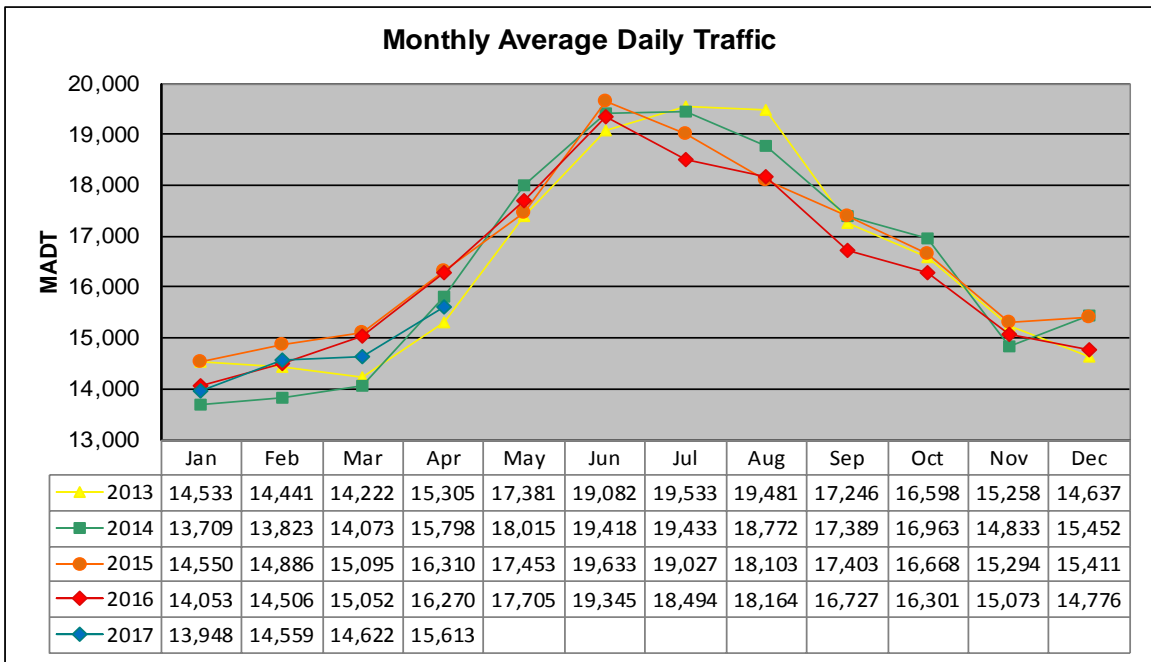

# MONTHLY REPORT, STATION NO. 407 (ATR)

## APRIL 2017

Station Measurement: VOLUME/SPEED/CLASS		
Route: CSAH 15	Route Direction: E/W	Lanes: 2
County: Hennepin	Closest City: Orono	
Functional Class: Urban Minor Arterial		
Location: NE OF SPATES AVE IN ORONO		
Ref Post: 010+00.900	True Mile: 10.9	Sequence No. 9885
<b>Volume: 468,396</b>		<b>MADT: 15,613</b>
<b>Weekday (M-F) MADT: 16,902</b>		<b>Weekend (Sa-Su) MADT: 13,038</b>

### Weekday (WD)/Weekend (WE) Monthly Average Daily Traffic

	Jan	Feb	Mar	Apr	May	Jun	Jul	Aug	Sep	Oct	Nov	Dec
'13 WD	15,604	15,746	15,338	16,246	18,342	20,406	20,698	20,704	18,552	17,808	16,600	15,734
'13 WE	11,498	11,182	11,786	12,696	14,420	16,434	16,172	16,246	14,538	13,074	11,944	12,150
'14 WD	14,604	14,944	15,416	16,836	18,928	20,962	20,612	20,286	18,388	18,170	16,332	16,510
'14 WE	10,974	11,022	11,330	12,896	15,502	16,016	15,806	15,576	14,810	13,374	11,834	12,360
'15 WD	15,718	16,134	16,452	17,300	18,584	20,676	19,950	19,544	18,390	17,974	16,740	16,430
'15 WE	11,562	11,766	12,094	13,540	15,002	16,890	16,182	15,154	14,648	13,274	12,110	12,410
'16 WD	15,500	15,568	16,088	17,416	18,652	20,176	19,712	19,180	17,518	17,892	16,210	16,266
'16 WE	11,070	11,782	12,052	13,354	15,612	16,936	15,886	15,280	14,324	13,034	11,858	10,864
'17 WD	15,192	15,696	15,606	16,902								
'17 WE	11,216	11,716	11,702	13,038								

### Weekday/Weekend Monthly Average Daily Traffic ('13-'17)

	Apr-13	Apr-14	Apr-15	Apr-16	Apr-17
Weekday	16,246	16,836	17,300	17,416	16,902
Weekend	12,696	12,896	13,540	13,354	13,038