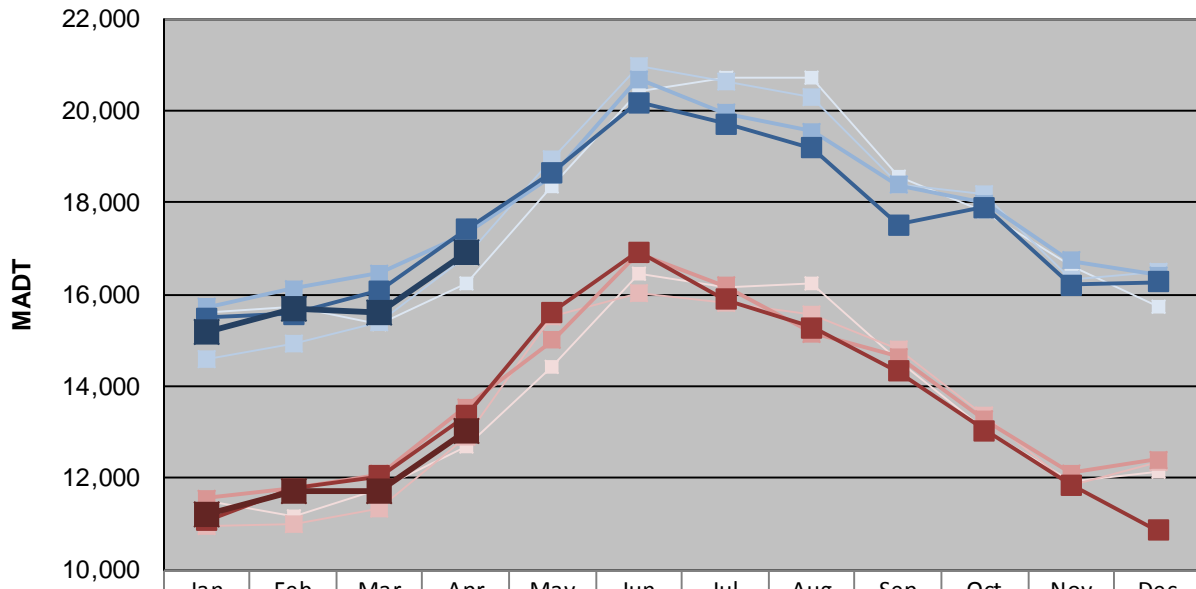

# MONTHLY REPORT, STATION NO. 407 (ATR)

## APRIL 2017

Station Measurement: VOLUME/SPEED/CLASS		
Route: CSAH 15	Route Direction: E/W	Lanes: 2
County: Hennepin	Closest City: Orono	
Functional Class: Urban Minor Arterial		
Location: NE OF SPATES AVE IN ORONO		
Ref Post: 010+00.900	True Mile: 10.9	Sequence No. 9885
<b>Volume: 468,396</b>		<b>MADT: 15,613</b>
<b>Weekday (M-F) MADT: 16,902</b>		<b>Weekend (Sa-Su) MADT: 13,038</b>

### Weekday (WD)/Weekend (WE) Monthly Average Daily Traffic

	Jan	Feb	Mar	Apr	May	Jun	Jul	Aug	Sep	Oct	Nov	Dec
'13 WD	15,604	15,746	15,338	16,246	18,342	20,406	20,698	20,704	18,552	17,808	16,600	15,734
'13 WE	11,498	11,182	11,786	12,696	14,420	16,434	16,172	16,246	14,538	13,074	11,944	12,150
'14 WD	14,604	14,944	15,416	16,836	18,928	20,962	20,612	20,286	18,388	18,170	16,332	16,510
'14 WE	10,974	11,022	11,330	12,896	15,502	16,016	15,806	15,576	14,810	13,374	11,834	12,360
'15 WD	15,718	16,134	16,452	17,300	18,584	20,676	19,950	19,544	18,390	17,974	16,740	16,430
'15 WE	11,562	11,766	12,094	13,540	15,002	16,890	16,182	15,154	14,648	13,274	12,110	12,410
'16 WD	15,500	15,568	16,088	17,416	18,652	20,176	19,712	19,180	17,518	17,892	16,210	16,266
'16 WE	11,070	11,782	12,052	13,354	15,612	16,936	15,886	15,280	14,324	13,034	11,858	10,864
'17 WD	15,192	15,696	15,606	16,902								
'17 WE	11,216	11,716	11,702	13,038								

### Weekday/Weekend Monthly Average Daily Traffic ('13-'17)

	Apr-13	Apr-14	Apr-15	Apr-16	Apr-17
Weekday	16,246	16,836	17,300	17,416	16,902
Weekend	12,696	12,896	13,540	13,354	13,038