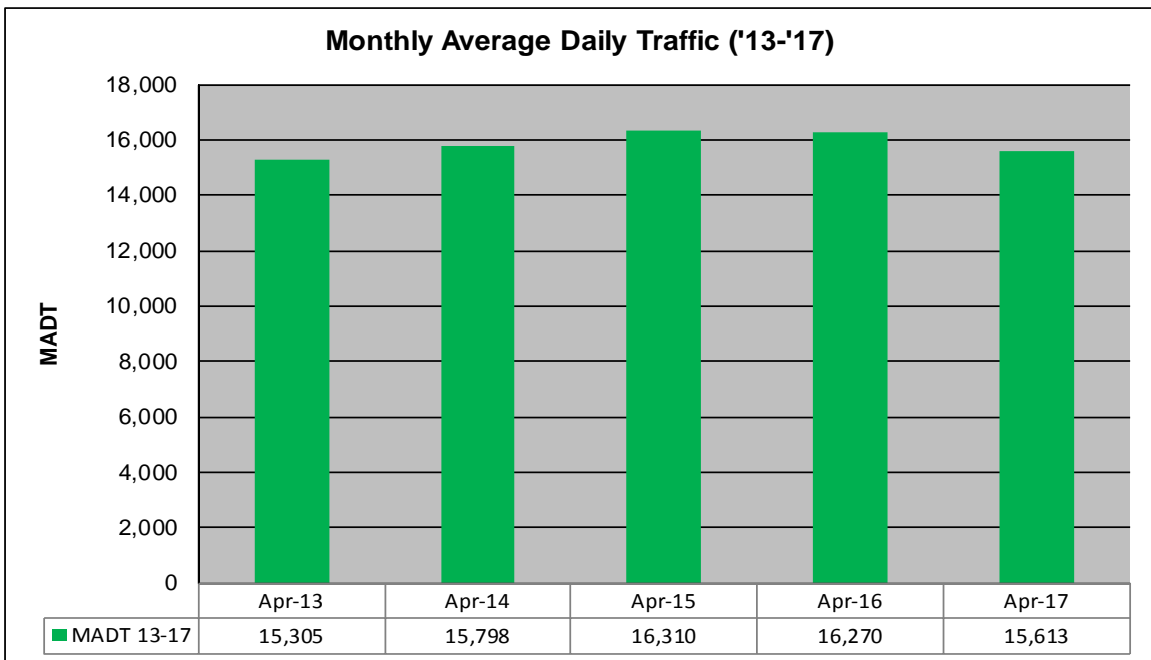

# MONTHLY REPORT, STATION NO. 407 (ATR)

## APRIL 2017

Station Measurement: VOLUME/SPEED/CLASS		
Route: CSAH 15	Route Direction: E/W	Lanes: 2
County: Hennepin	Closest City: Orono	
Functional Class: Urban Minor Arterial		
Location: NE OF SPATES AVE IN ORONO		
Ref Post: 010+00.900	True Mile: 10.9	Sequence No. 9885
<b>Volume: 468,396</b>		<b>MADT: 15,613</b>
<b>Weekday (M-F) MADT: 16,902</b>		<b>Weekend (Sa-Su) MADT: 13,038</b>

### Weekday (WD)/Weekend (WE) Monthly Average Daily Traffic

	Jan	Feb	Mar	Apr	May	Jun	Jul	Aug	Sep	Oct	Nov	Dec
'13 WD	15,604	15,746	15,338	16,246	18,342	20,406	20,698	20,704	18,552	17,808	16,600	15,734
'13 WE	11,498	11,182	11,786	12,696	14,420	16,434	16,172	16,246	14,538	13,074	11,944	12,150
'14 WD	14,604	14,944	15,416	16,836	18,928	20,962	20,612	20,286	18,388	18,170	16,332	16,510
'14 WE	10,974	11,022	11,330	12,896	15,502	16,016	15,806	15,576	14,810	13,374	11,834	12,360
'15 WD	15,718	16,134	16,452	17,300	18,584	20,676	19,950	19,544	18,390	17,974	16,740	16,430
'15 WE	11,562	11,766	12,094	13,540	15,002	16,890	16,182	15,154	14,648	13,274	12,110	12,410
'16 WD	15,500	15,568	16,088	17,416	18,652	20,176	19,712	19,180	17,518	17,892	16,210	16,266
'16 WE	11,070	11,782	12,052	13,354	15,612	16,936	15,886	15,280	14,324	13,034	11,858	10,864
'17 WD	15,192	15,696	15,606	16,902								
'17 WE	11,216	11,716	11,702	13,038								

### Weekday/Weekend Monthly Average Daily Traffic ('13-'17)

	Apr-13	Apr-14	Apr-15	Apr-16	Apr-17
Weekday	16,246	16,836	17,300	17,416	16,902
Weekend	12,696	12,896	13,540	13,354	13,038