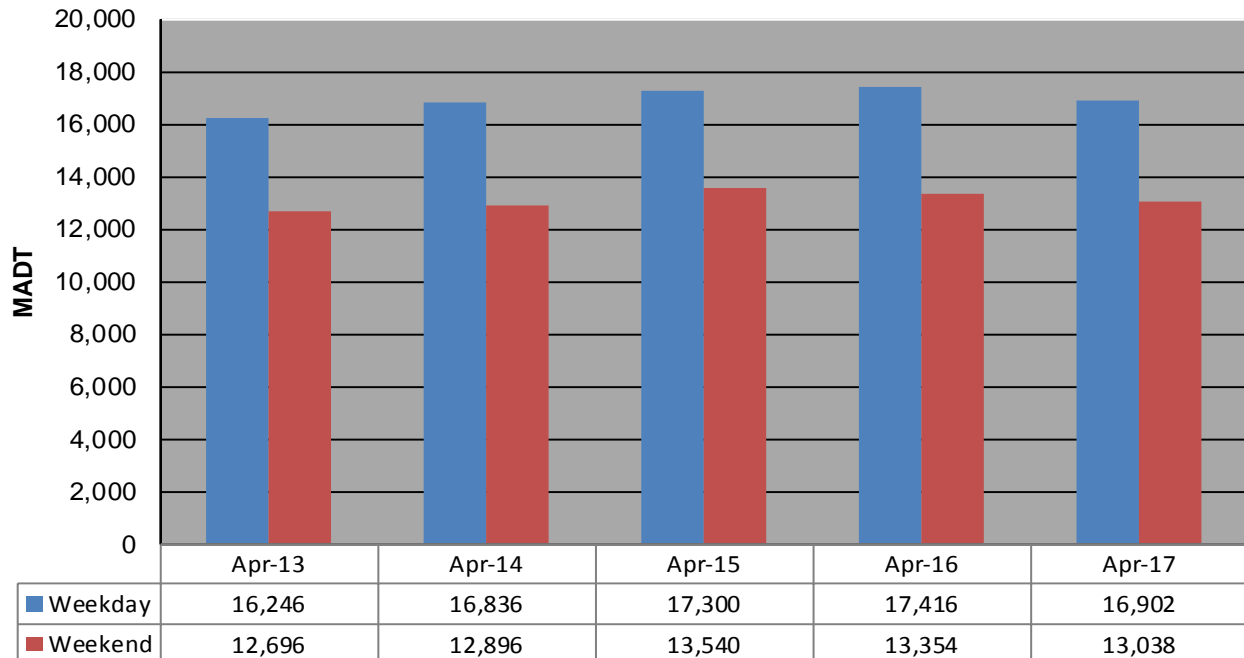

Weekday/Weekend Monthly Average Daily Traffic ('13-'17)

	Apr-13	Apr-14	Apr-15	Apr-16	Apr-17
Weekday	16,246	16,836	17,300	17,416	16,902
Weekend	12,696	12,896	13,540	13,354	13,038