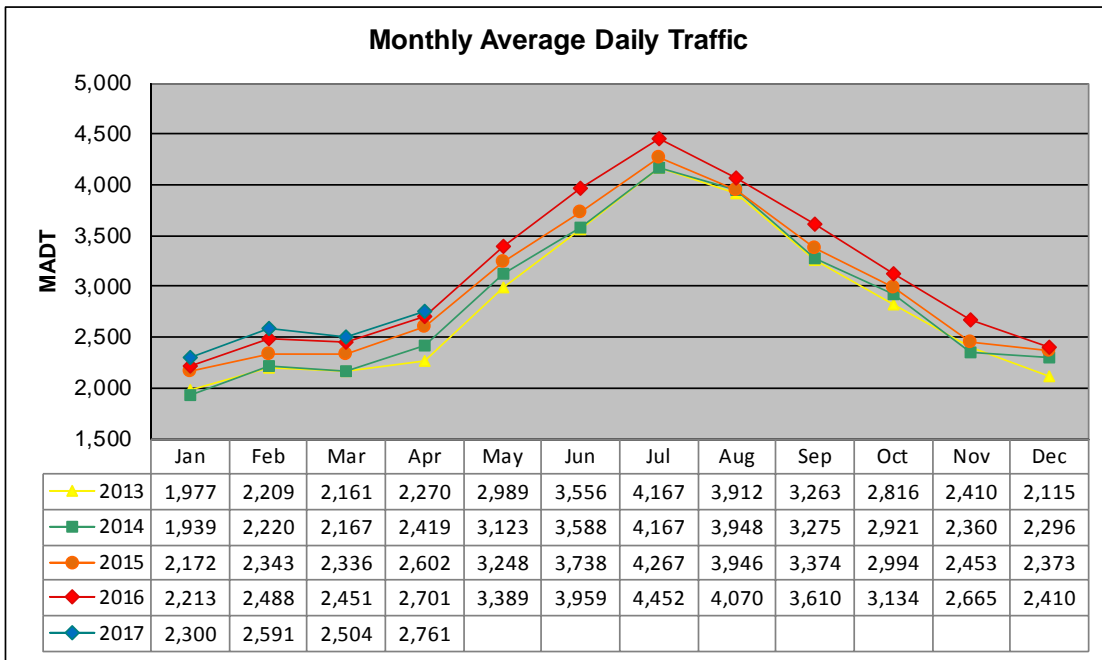

MONTHLY REPORT, STATION NO. 221 (ATR)

APRIL 2017

Station Measurement: VOLUME/SPEED/CLASS		
Route: TH 34	Route Direction: N/S	Lanes: 2
County: Hubbard	Closest City: Nevis	
Functional Class: Rural Principal Arterial - Other		
Location: 1.5 NE OF CSAH2 (BUNYAN TRAILS RD), NE OF NEVIS		
Ref Post: 087+00.730	True Mile: 88.713	Sequence No. 6728
Volume: 82,844		MADT: 2,761
Weekday (M-F) MADT: 2,838		Weekend (Sa-Su) MADT: 2,610

Weekday (WD)/Weekend (WE) Monthly Average Daily Traffic

	Jan	Feb	Mar	Apr	May	Jun	Jul	Aug	Sep	Oct	Nov	Dec
'13 WD	2,058	2,268	2,210	2,358	2,962	3,508	4,094	3,738	3,242	2,854	2,516	2,206
'13 WE	1,780	2,060	2,012	2,052	3,020	3,652	4,490	4,204	3,330	2,762	2,112	1,924
'14 WD	2,006	2,216	2,236	2,484	3,080	3,540	4,062	3,800	3,284	2,924	2,480	2,410
'14 WE	1,700	2,232	2,040	2,278	3,148	3,738	4,498	4,166	3,308	2,858	2,122	1,996
'15 WD	2,258	2,380	2,402	2,674	3,220	3,692	4,160	3,834	3,392	2,982	2,574	2,470
'15 WE	1,890	2,250	2,226	2,408	3,234	3,944	4,466	4,208	3,408	2,940	2,202	2,110
'16 WD	2,320	2,512	2,510	2,746	3,388	3,896	4,322	4,014	3,532	3,138	2,756	2,566
'16 WE	1,954	2,462	2,310	2,512	3,464	4,132	4,642	4,372	3,720	3,148	2,416	1,934
'17 WD	2,342	2,592	2,548	2,838								
'17 WE	2,242	2,588	2,338	2,610								

Note: 'Weekday' defined as Monday-Friday, 'Weekend' defined as Saturday-Sunday

Weekday/Weekend Monthly Average Daily Traffic ('13-'17)

	Apr-13	Apr-14	Apr-15	Apr-16	Apr-17
Weekday	2,358	2,484	2,674	2,746	2,838
Weekend	2,052	2,278	2,408	2,512	2,610