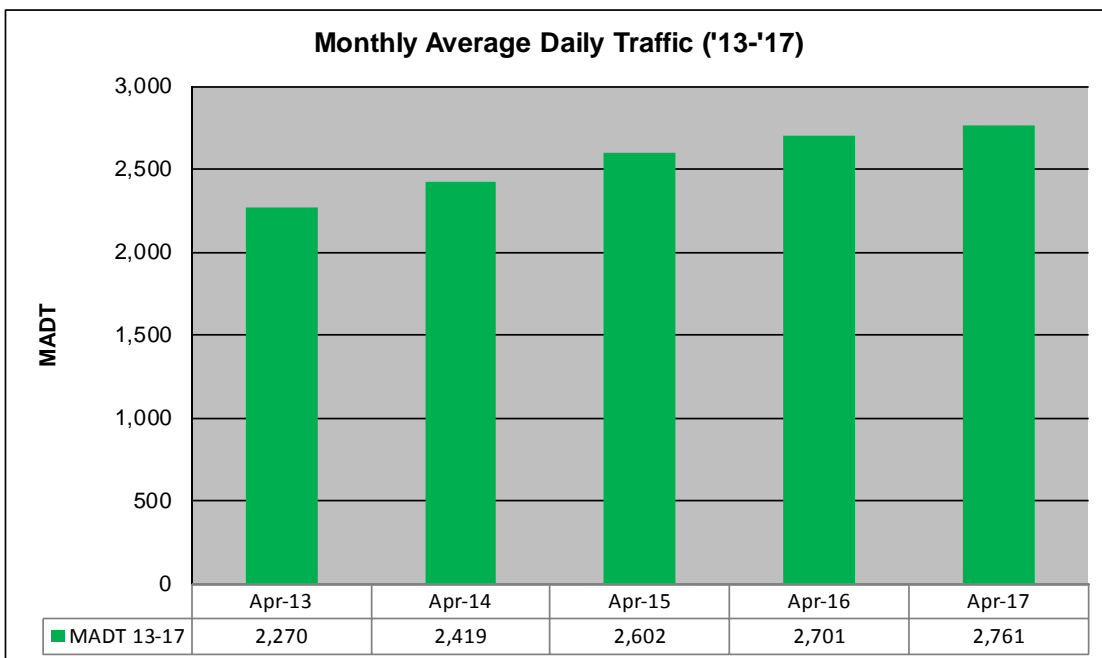

MONTHLY REPORT, STATION NO. 221 (ATR)

APRIL 2017

Station Measurement: VOLUME/SPEED/CLASS		
Route: TH 34	Route Direction: N/S	Lanes: 2
County: Hubbard	Closest City: Nevis	
Functional Class: Rural Principal Arterial - Other		
Location: 1.5 NE OF CSAH2 (BUNYAN TRAILS RD), NE OF NEVIS		
Ref Post: 087+00.730	True Mile: 88.713	Sequence No. 6728
Volume: 82,844		MADT: 2,761
Weekday (M-F) MADT: 2,838		Weekend (Sa-Su) MADT: 2,610

Weekday (WD)/Weekend (WE) Monthly Average Daily Traffic

	Jan	Feb	Mar	Apr	May	Jun	Jul	Aug	Sep	Oct	Nov	Dec
'13 WD	2,058	2,268	2,210	2,358	2,962	3,508	4,094	3,738	3,242	2,854	2,516	2,206
'13 WE	1,780	2,060	2,012	2,052	3,020	3,652	4,490	4,204	3,330	2,762	2,112	1,924
'14 WD	2,006	2,216	2,236	2,484	3,080	3,540	4,062	3,800	3,284	2,924	2,480	2,410
'14 WE	1,700	2,232	2,040	2,278	3,148	3,738	4,498	4,166	3,308	2,858	2,122	1,996
'15 WD	2,258	2,380	2,402	2,674	3,220	3,692	4,160	3,834	3,392	2,982	2,574	2,470
'15 WE	1,890	2,250	2,226	2,408	3,234	3,944	4,466	4,208	3,408	2,940	2,202	2,110
'16 WD	2,320	2,512	2,510	2,746	3,388	3,896	4,322	4,014	3,532	3,138	2,756	2,566
'16 WE	1,954	2,462	2,310	2,512	3,464	4,132	4,642	4,372	3,720	3,148	2,416	1,934
'17 WD	2,342	2,592	2,548	2,838								
'17 WE	2,242	2,588	2,338	2,610								

Note: 'Weekday' defined as Monday-Friday, 'Weekend' defined as Saturday-Sunday

Weekday/Weekend Monthly Average Daily Traffic ('13-'17)

	Apr-13	Apr-14	Apr-15	Apr-16	Apr-17
Weekday	2,358	2,484	2,674	2,746	2,838
Weekend	2,052	2,278	2,408	2,512	2,610