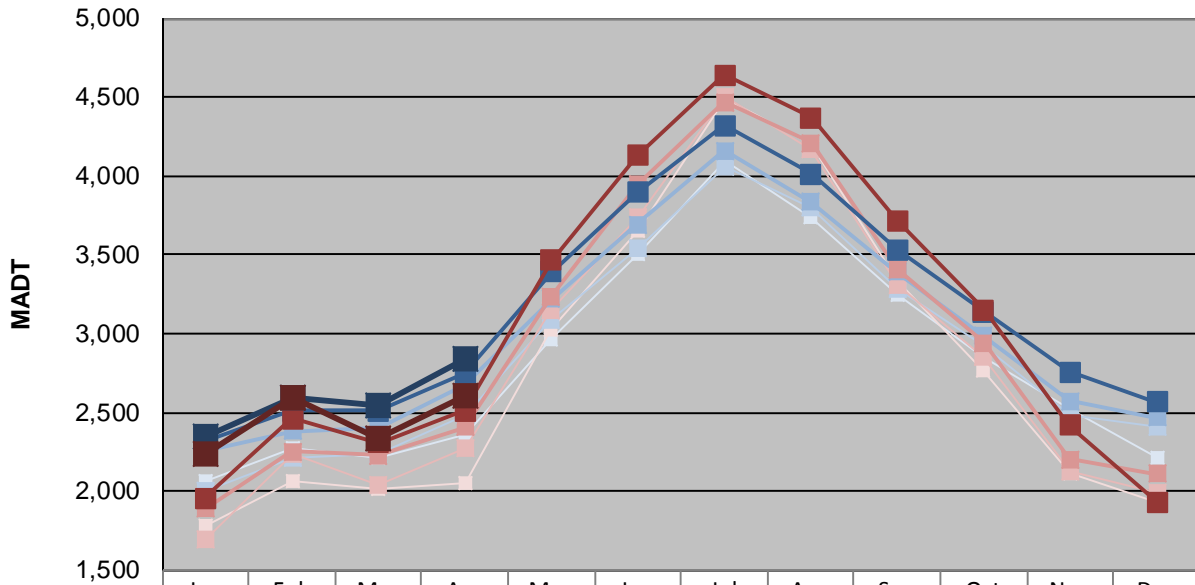

MONTHLY REPORT, STATION NO. 221 (ATR)

APRIL 2017

Station Measurement: VOLUME/SPEED/CLASS		
Route: TH 34	Route Direction: N/S	Lanes: 2
County: Hubbard	Closest City: Nevis	
Functional Class: Rural Principal Arterial - Other		
Location: 1.5 NE OF CSAH2 (BUNYAN TRAILS RD), NE OF NEVIS		
Ref Post: 087+00.730	True Mile: 88.713	Sequence No. 6728
Volume: 82,844		MADT: 2,761
Weekday (M-F) MADT: 2,838		Weekend (Sa-Su) MADT: 2,610

Weekday (WD)/Weekend (WE) Monthly Average Daily Traffic

	Jan	Feb	Mar	Apr	May	Jun	Jul	Aug	Sep	Oct	Nov	Dec
'13 WD	2,058	2,268	2,210	2,358	2,962	3,508	4,094	3,738	3,242	2,854	2,516	2,206
'13 WE	1,780	2,060	2,012	2,052	3,020	3,652	4,490	4,204	3,330	2,762	2,112	1,924
'14 WD	2,006	2,216	2,236	2,484	3,080	3,540	4,062	3,800	3,284	2,924	2,480	2,410
'14 WE	1,700	2,232	2,040	2,278	3,148	3,738	4,498	4,166	3,308	2,858	2,122	1,996
'15 WD	2,258	2,380	2,402	2,674	3,220	3,692	4,160	3,834	3,392	2,982	2,574	2,470
'15 WE	1,890	2,250	2,226	2,408	3,234	3,944	4,466	4,208	3,408	2,940	2,202	2,110
'16 WD	2,320	2,512	2,510	2,746	3,388	3,896	4,322	4,014	3,532	3,138	2,756	2,566
'16 WE	1,954	2,462	2,310	2,512	3,464	4,132	4,642	4,372	3,720	3,148	2,416	1,934
'17 WD	2,342	2,592	2,548	2,838								
'17 WE	2,242	2,588	2,338	2,610								

Note: 'Weekday' defined as Monday-Friday, 'Weekend' defined as Saturday-Sunday

Weekday/Weekend Monthly Average Daily Traffic ('13-'17)

	Apr-13	Apr-14	Apr-15	Apr-16	Apr-17
Weekday	2,358	2,484	2,674	2,746	2,838
Weekend	2,052	2,278	2,408	2,512	2,610