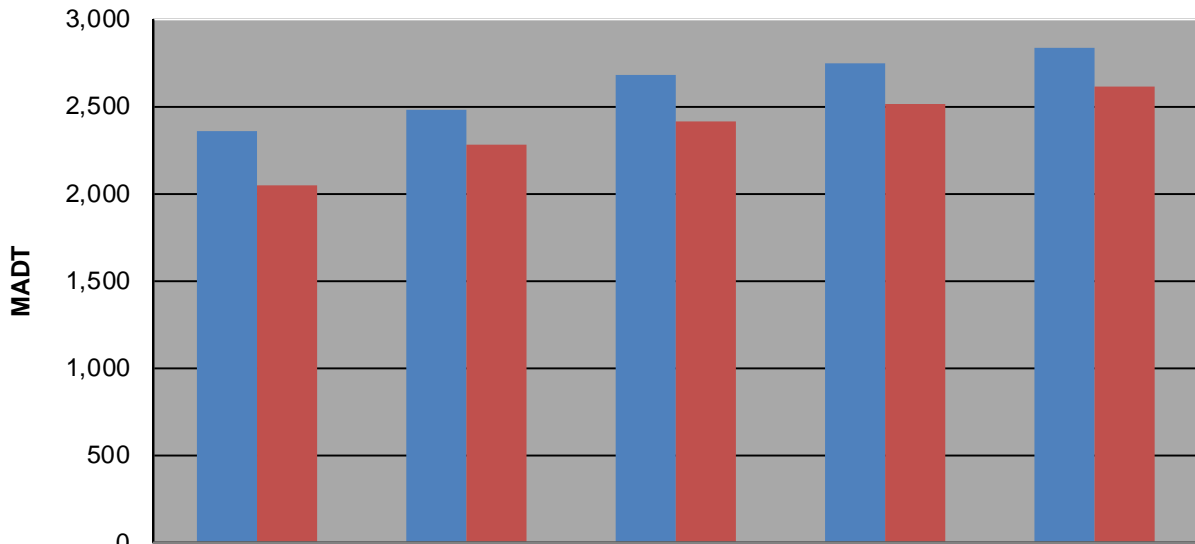

MONTHLY REPORT, STATION NO. 221 (ATR)

APRIL 2017

Station Measurement: VOLUME/SPEED/CLASS		
Route: TH 34	Route Direction: N/S	Lanes: 2
County: Hubbard	Closest City: Nevis	
Functional Class: Rural Principal Arterial - Other		
Location: 1.5 NE OF CSAH2 (BUNYAN TRAILS RD), NE OF NEVIS		
Ref Post: 087+00.730	True Mile: 88.713	Sequence No. 6728
Volume: 82,844		MADT: 2,761
Weekday (M-F) MADT: 2,838		Weekend (Sa-Su) MADT: 2,610

Weekday (WD)/Weekend (WE) Monthly Average Daily Traffic

	Jan	Feb	Mar	Apr	May	Jun	Jul	Aug	Sep	Oct	Nov	Dec
'13 WD	2,058	2,268	2,210	2,358	2,962	3,508	4,094	3,738	3,242	2,854	2,516	2,206
'13 WE	1,780	2,060	2,012	2,052	3,020	3,652	4,490	4,204	3,330	2,762	2,112	1,924
'14 WD	2,006	2,216	2,236	2,484	3,080	3,540	4,062	3,800	3,284	2,924	2,480	2,410
'14 WE	1,700	2,232	2,040	2,278	3,148	3,738	4,498	4,166	3,308	2,858	2,122	1,996
'15 WD	2,258	2,380	2,402	2,674	3,220	3,692	4,160	3,834	3,392	2,982	2,574	2,470
'15 WE	1,890	2,250	2,226	2,408	3,234	3,944	4,466	4,208	3,408	2,940	2,202	2,110
'16 WD	2,320	2,512	2,510	2,746	3,388	3,896	4,322	4,014	3,532	3,138	2,756	2,566
'16 WE	1,954	2,462	2,310	2,512	3,464	4,132	4,642	4,372	3,720	3,148	2,416	1,934
'17 WD	2,342	2,592	2,548	2,838								
'17 WE	2,242	2,588	2,338	2,610								

Note: 'Weekday' defined as Monday-Friday, 'Weekend' defined as Saturday-Sunday

Weekday/Weekend Monthly Average Daily Traffic ('13-'17)

	Apr-13	Apr-14	Apr-15	Apr-16	Apr-17
Weekday	2,358	2,484	2,674	2,746	2,838
Weekend	2,052	2,278	2,408	2,512	2,610