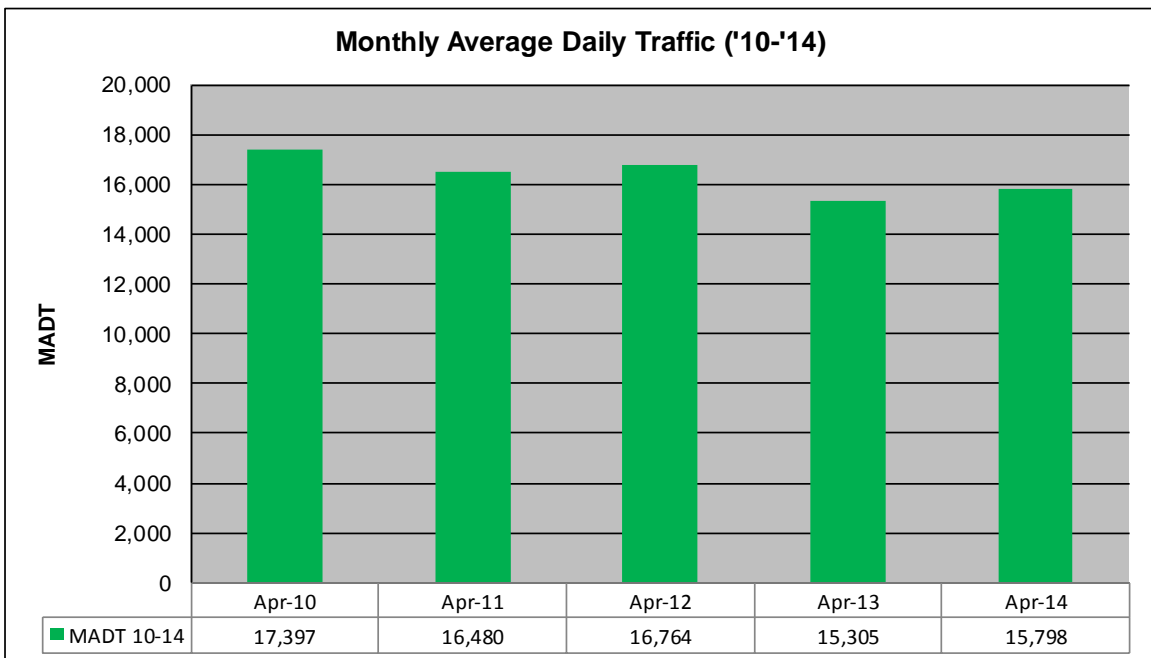

# MONTHLY REPORT, STATION NO. 407 (ATR)

### Weekday (WD)/Weekend (WE) Monthly Average Daily Traffic

	Jan	Feb	Mar	Apr	May	Jun	Jul	Aug	Sep	Oct	Nov	Dec
'10 WD	16,026	15,968	16,572	18,482	19,734	20,990	21,218	20,780	18,770	18,540	16,964	16,848
'10 WE	11,450	12,202	12,456	14,306	16,084	16,776	16,896	16,514	14,662	13,716	11,594	11,094
'11 WD	16,094	15,990	16,016	17,736	19,222	21,246	21,284	20,778	18,822	18,390	17,384	17,626
'11 WE	11,250	11,448	11,800	13,326	14,620	17,324	17,366	16,368	14,596	13,674	12,058	13,020
'12 WD	16,232	16,242	16,702	18,208	19,608	21,334	21,012	20,308	18,298	18,156	16,944	16,332
'12 WE	11,878	12,378	12,576	13,650	15,618	17,864	16,994	15,742	14,728	13,478	12,232	11,982
'13 WD	15,604	15,746	15,338	16,246	18,342	20,406	20,698	20,704	18,552	17,808	16,600	15,734
'13 WE	11,498	11,182	11,786	12,696	14,420	16,434	16,172	16,246	14,538	13,074	11,944	12,150
'14 WD	14,604	14,944	15,416	16,836								
'14 WE	10,974	11,022	11,330	12,896								

### Weekday/Weekend Monthly Average Daily Traffic ('10-'14)

	Apr-10	Apr-11	Apr-12	Apr-13	Apr-14
Weekday	18,482	17,736	18,208	16,246	16,836
Weekend	14,306	13,326	13,650	12,696	12,896