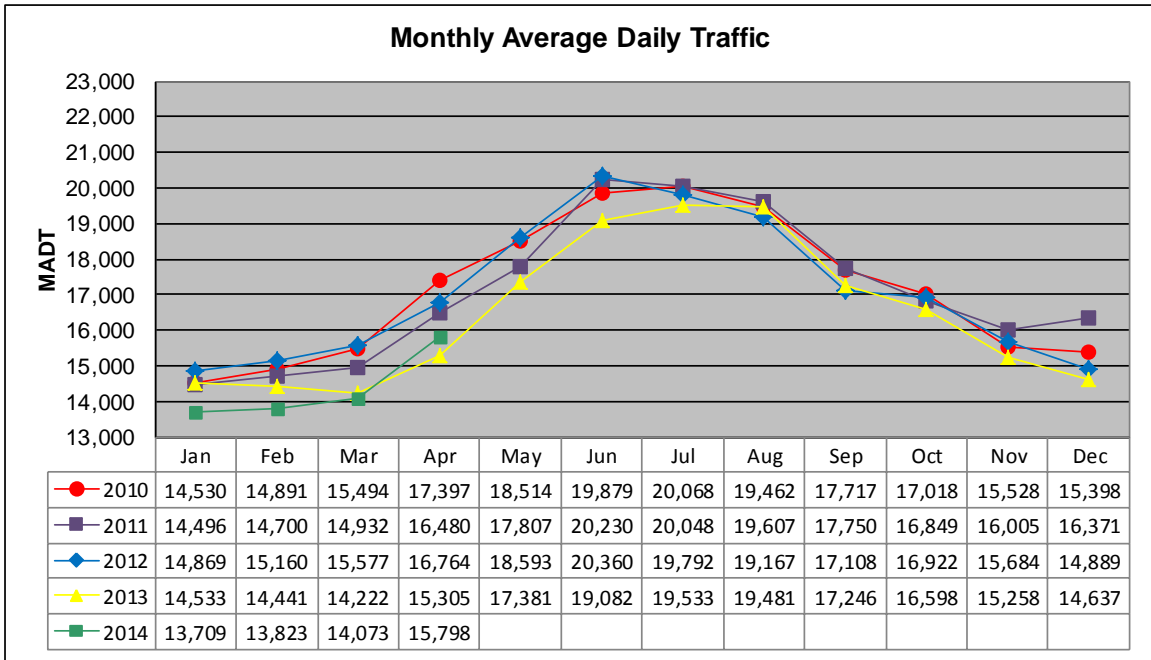

# MONTHLY REPORT, STATION NO. 407 (ATR)

## APRIL 2014

Station Measurement: VOLUME/SPEED/CLASS		
Route: CSAH 15	Route Direction: E/W	Lanes: 2
County: Hennepin		Closest City: Orono
Functional Class: Urban Minor Arterial		
Location: NE OF SPATES AVE IN ORONO		
Ref Post: 010+00.900	True Mile: 10.9	Sequence No. 9885
<b>Volume: 473,939</b>		<b>MADT: 15,798</b>
<b>Weekday (M-F) MADT: 16,836</b>		<b>Weekend (Sa-Su) MADT: 12,896</b>

### Weekday (WD)/Weekend (WE) Monthly Average Daily Traffic

	Jan	Feb	Mar	Apr	May	Jun	Jul	Aug	Sep	Oct	Nov	Dec
'10 WD	16,026	15,968	16,572	18,482	19,734	20,990	21,218	20,780	18,770	18,540	16,964	16,848
'10 WE	11,450	12,202	12,456	14,306	16,084	16,776	16,896	16,514	14,662	13,716	11,594	11,094
'11 WD	16,094	15,990	16,016	17,736	19,222	21,246	21,284	20,778	18,822	18,390	17,384	17,626
'11 WE	11,250	11,448	11,800	13,326	14,620	17,324	17,366	16,368	14,596	13,674	12,058	13,020
'12 WD	16,232	16,242	16,702	18,208	19,608	21,334	21,012	20,308	18,298	18,156	16,944	16,332
'12 WE	11,878	12,378	12,576	13,650	15,618	17,864	16,994	15,742	14,728	13,478	12,232	11,982
'13 WD	15,604	15,746	15,338	16,246	18,342	20,406	20,698	20,704	18,552	17,808	16,600	15,734
'13 WE	11,498	11,182	11,786	12,696	14,420	16,434	16,172	16,246	14,538	13,074	11,944	12,150
'14 WD	14,604	14,944	15,416	16,836								
'14 WE	10,974	11,022	11,330	12,896								

### Weekday/Weekend Monthly Average Daily Traffic ('10-'14)

	Apr-10	Apr-11	Apr-12	Apr-13	Apr-14
Weekday	18,482	17,736	18,208	16,246	16,836
Weekend	14,306	13,326	13,650	12,696	12,896