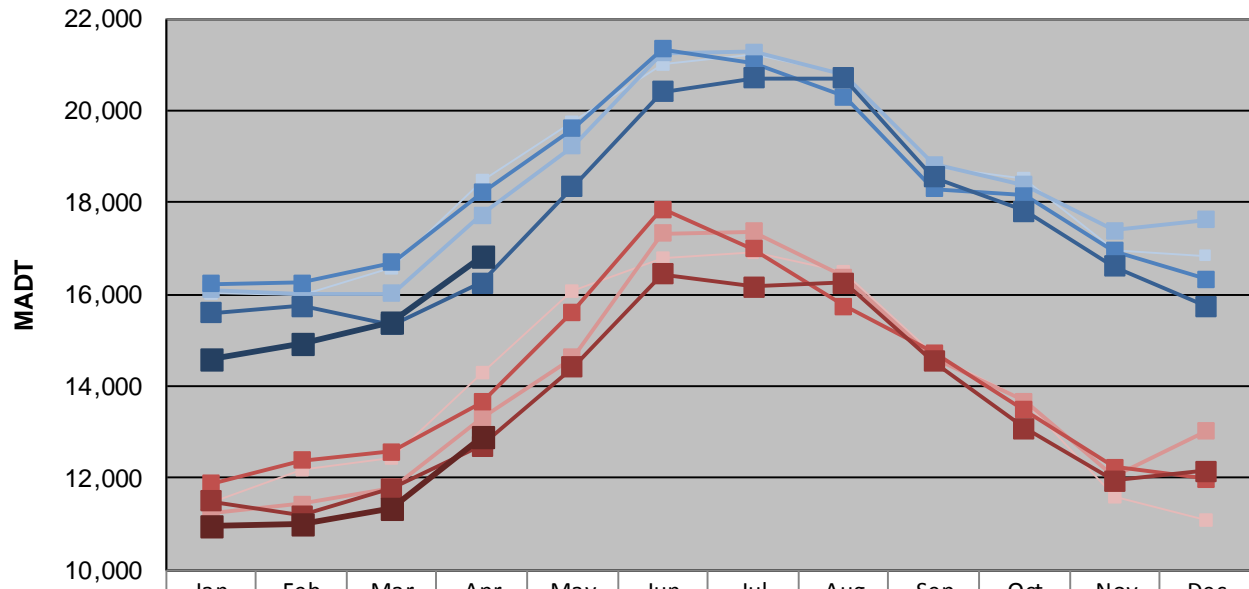

# MONTHLY REPORT, STATION NO. 407 (ATR)

## APRIL 2014

Station Measurement: VOLUME/SPEED/CLASS		
Route: CSAH 15	Route Direction: E/W	Lanes: 2
County: Hennepin		Closest City: Orono
Functional Class: Urban Minor Arterial		
Location: NE OF SPATES AVE IN ORONO		
Ref Post: 010+00.900	True Mile: 10.9	Sequence No. 9885
<b>Volume: 473,939</b>		<b>MADT: 15,798</b>
<b>Weekday (M-F) MADT: 16,836</b>		<b>Weekend (Sa-Su) MADT: 12,896</b>

### Weekday (WD)/Weekend (WE) Monthly Average Daily Traffic

	Jan	Feb	Mar	Apr	May	Jun	Jul	Aug	Sep	Oct	Nov	Dec
'10 WD	16,026	15,968	16,572	18,482	19,734	20,990	21,218	20,780	18,770	18,540	16,964	16,848
'10 WE	11,450	12,202	12,456	14,306	16,084	16,776	16,896	16,514	14,662	13,716	11,594	11,094
'11 WD	16,094	15,990	16,016	17,736	19,222	21,246	21,284	20,778	18,822	18,390	17,384	17,626
'11 WE	11,250	11,448	11,800	13,326	14,620	17,324	17,366	16,368	14,596	13,674	12,058	13,020
'12 WD	16,232	16,242	16,702	18,208	19,608	21,334	21,012	20,308	18,298	18,156	16,944	16,332
'12 WE	11,878	12,378	12,576	13,650	15,618	17,864	16,994	15,742	14,728	13,478	12,232	11,982
'13 WD	15,604	15,746	15,338	16,246	18,342	20,406	20,698	20,704	18,552	17,808	16,600	15,734
'13 WE	11,498	11,182	11,786	12,696	14,420	16,434	16,172	16,246	14,538	13,074	11,944	12,150
'14 WD	14,604	14,944	15,416	16,836								
'14 WE	10,974	11,022	11,330	12,896								

### Weekday/Weekend Monthly Average Daily Traffic ('10-'14)

	Apr-10	Apr-11	Apr-12	Apr-13	Apr-14
Weekday	18,482	17,736	18,208	16,246	16,836
Weekend	14,306	13,326	13,650	12,696	12,896