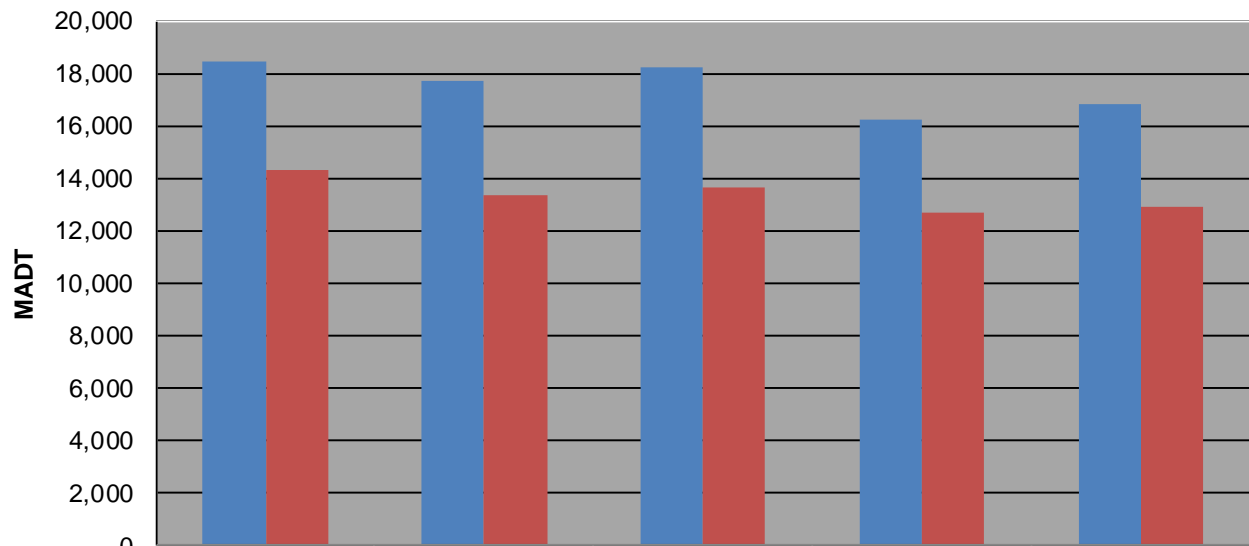

Weekday/Weekend Monthly Average Daily Traffic ('10-'14)

	Apr-10	Apr-11	Apr-12	Apr-13	Apr-14
Weekday	18,482	17,736	18,208	16,246	16,836
Weekend	14,306	13,326	13,650	12,696	12,896