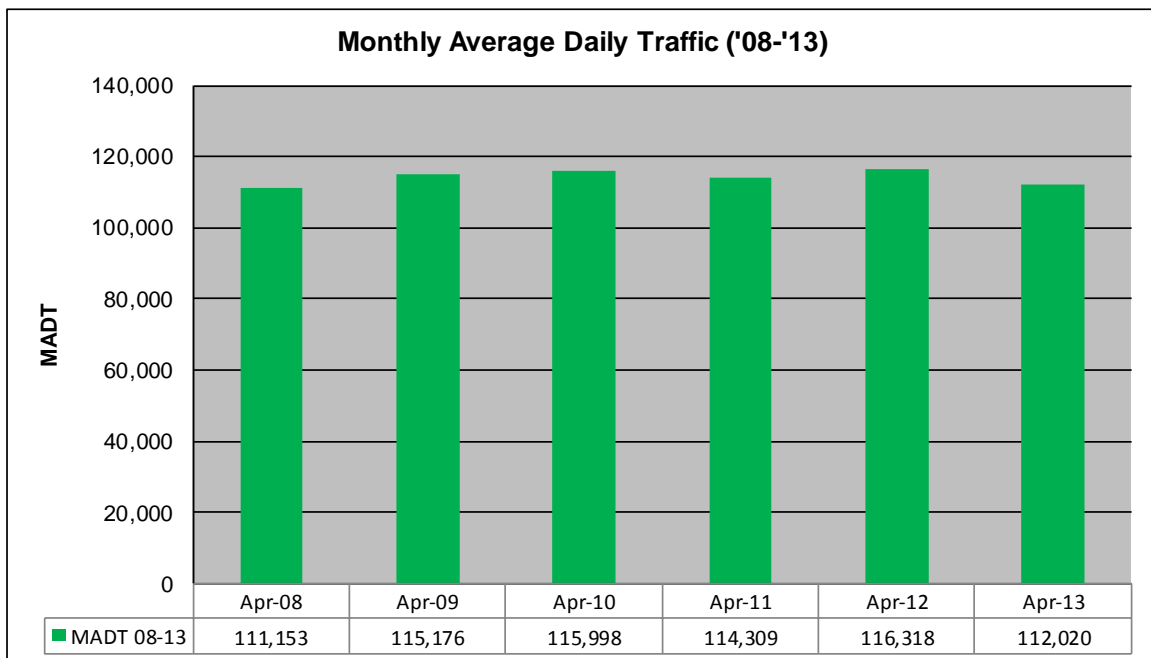

# MONTHLY REPORT, STATION NO. 342 (ATR)

## APRIL 2013

<b>Station Measurement: VOLUME</b>		
Route: I-94	Route Direction: E/W	Lanes: 6
County: Hennepin		Closest City: Maple Grove
Functional Class: Urban Principal Arterial - Interstate		
Location: S OF CR30 (93RD AVE N) IN MAPLE GROVE		
Ref Post: 214+00.030	True Mile: 214.71	Sequence No. 9859
<b>Volume: 3,360,587</b>		<b>MADT: 112,020</b>
<b>Weekday (M-F) MADT: 115,804</b>		<b>Weekend (Sa-Su) MADT: 101,520</b>

Note: Decrease in traffic May to July 2010 due to construction on I-94

### Weekday (WD)/Weekend (WE) Monthly Average Daily Traffic

	Jan	Feb	Mar	Apr	May	Jun	Jul	Aug	Sep	Oct	Nov	Dec
'08 WD	105,718	109,354	112,914	115,782	120,770	124,030	123,834	128,226	119,946	119,668	115,736	107,976
'08 WE	88,312	89,962	97,234	98,542	102,454	107,888	104,366	109,612	104,526	101,424	96,866	84,304
'09 WD	101,248	107,822	111,710	119,738	123,400	127,870	123,992	128,358	123,216	119,304	118,176	108,866
'09 WE	85,132	92,178	98,506	102,816	104,786	112,270	100,852	111,550	107,388	104,266	99,088	96,542
'10 WD	104,824	106,298	116,672	119,892	117,240	117,770	114,268	122,356	115,848	114,450	112,890	110,170
'10 WE	86,840	94,544	101,794	103,954	101,372	105,056	98,012	108,556	105,914	103,240	94,902	81,256
'11 WD	104,160	109,174	112,636	119,406	120,536	124,712	127,024	130,598	123,560	123,216	119,120	118,692
'11 WE	83,982	89,722	97,034	100,868	101,646	109,132	106,946	114,196	106,888	104,168	94,212	95,158
'12 WD	108,440	111,240	117,462	122,720	125,622	131,224	128,310	133,324	124,590	123,670	120,196	114,256
'12 WE	87,712	94,874	98,452	102,420	104,280	113,170	111,858	114,874	108,952	105,288	97,450	91,962
'13 WD	109,168	112,104	113,898	115,804								
'13 WE	86,042	89,068	98,666	101,520								