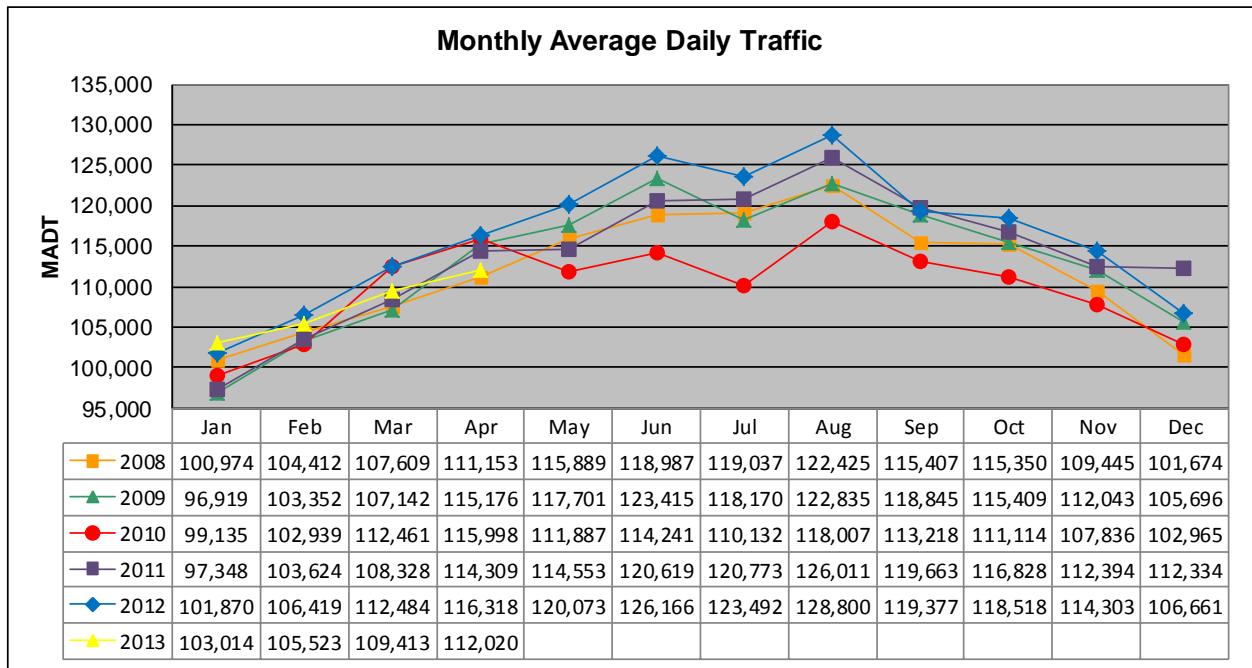

## APRIL 2013

<b>Station Measurement: VOLUME</b>		
Route: I-94	Route Direction: E/W	Lanes: 6
County: Hennepin		Closest City: Maple Grove
Functional Class: Urban Principal Arterial - Interstate		
Location: S OF CR30 (93RD AVE N) IN MAPLE GROVE		
Ref Post: 214+00.030	True Mile: 214.71	Sequence No. 9859
<b>Volume: 3,360,587</b>		<b>MADT: 112,020</b>
<b>Weekday (M-F) MADT: 115,804</b>		<b>Weekend (Sa-Su) MADT: 101,520</b>

Note: Decrease in traffic May to July 2010 due to construction on I-94

### Weekday (WD)/Weekend (WE) Monthly Average Daily Traffic

	Jan	Feb	Mar	Apr	May	Jun	Jul	Aug	Sep	Oct	Nov	Dec
'08 WD	105,718	109,354	112,914	115,782	120,770	124,030	123,834	128,226	119,946	119,668	115,736	107,976
'08 WE	88,312	89,962	97,234	98,542	102,454	107,888	104,366	109,612	104,526	101,424	96,866	84,304
'09 WD	101,248	107,822	111,710	119,738	123,400	127,870	123,992	128,358	123,216	119,304	118,176	108,866
'09 WE	85,132	92,178	98,506	102,816	104,786	112,270	100,852	111,550	107,388	104,266	99,088	96,542
'10 WD	104,824	106,298	116,672	119,892	117,240	117,770	114,268	122,356	115,848	114,450	112,890	110,170
'10 WE	86,840	94,544	101,794	103,954	101,372	105,056	98,012	108,556	105,914	103,240	94,902	81,256
'11 WD	104,160	109,174	112,636	119,406	120,536	124,712	127,024	130,598	123,560	123,216	119,120	118,692
'11 WE	83,982	89,722	97,034	100,868	101,646	109,132	106,946	114,196	106,888	104,168	94,212	95,158
'12 WD	108,440	111,240	117,462	122,720	125,622	131,224	128,310	133,324	124,590	123,670	120,196	114,256
'12 WE	87,712	94,874	98,452	102,420	104,280	113,170	111,858	114,874	108,952	105,288	97,450	91,962
'13 WD	109,168	112,104	113,898	115,804								
'13 WE	86,042	89,068	98,666	101,520								

### Weekday/Weekend Monthly Average Daily Traffic ('08-'13)

	Apr-08	Apr-09	Apr-10	Apr-11	Apr-12	Apr-13
Weekday	115,782	119,738	119,892	119,406	122,720	115,804
Weekend	98,542	102,816	103,954	100,868	102,420	101,520