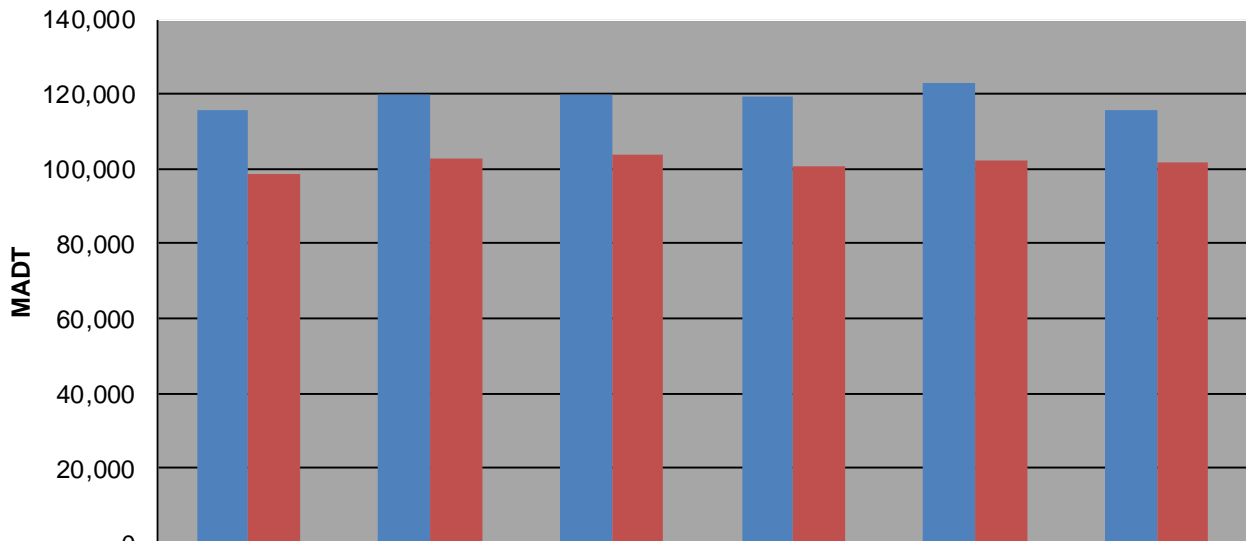

Weekday/Weekend Monthly Average Daily Traffic ('08-'13)

	Apr-08	Apr-09	Apr-10	Apr-11	Apr-12	Apr-13
Weekday	115,782	119,738	119,892	119,406	122,720	115,804
Weekend	98,542	102,816	103,954	100,868	102,420	101,520