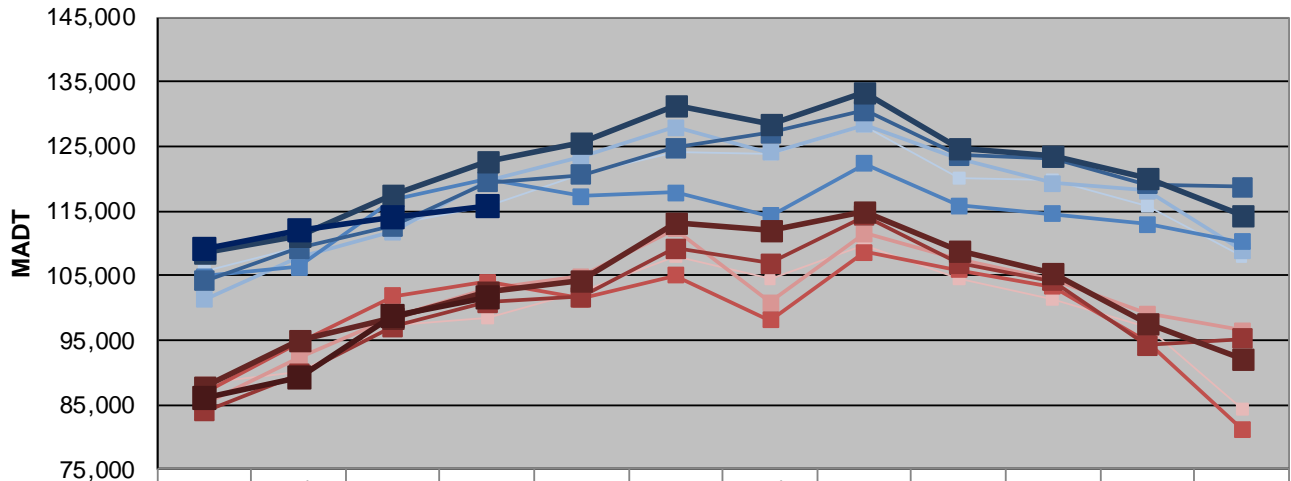

## APRIL 2013

<b>Station Measurement: VOLUME</b>		
Route: I-94	Route Direction: E/W	Lanes: 6
County: Hennepin		Closest City: Maple Grove
Functional Class: Urban Principal Arterial - Interstate		
Location: S OF CR30 (93RD AVE N) IN MAPLE GROVE		
Ref Post: 214+00.030	True Mile: 214.71	Sequence No. 9859
<b>Volume: 3,360,587</b>		<b>MADT: 112,020</b>
<b>Weekday (M-F) MADT: 115,804</b>		<b>Weekend (Sa-Su) MADT: 101,520</b>

Note: Decrease in traffic May to July 2010 due to construction on I-94

### Weekday (WD)/Weekend (WE) Monthly Average Daily Traffic

	Jan	Feb	Mar	Apr	May	Jun	Jul	Aug	Sep	Oct	Nov	Dec
'08 WD	105,718	109,354	112,914	115,782	120,770	124,030	123,834	128,226	119,946	119,668	115,736	107,976
'08 WE	88,312	89,962	97,234	98,542	102,454	107,888	104,366	109,612	104,526	101,424	96,866	84,304
'09 WD	101,248	107,822	111,710	119,738	123,400	127,870	123,992	128,358	123,216	119,304	118,176	108,866
'09 WE	85,132	92,178	98,506	102,816	104,786	112,270	100,852	111,550	107,388	104,266	99,088	96,542
'10 WD	104,824	106,298	116,672	119,892	117,240	117,770	114,268	122,356	115,848	114,450	112,890	110,170
'10 WE	86,840	94,544	101,794	103,954	101,372	105,056	98,012	108,556	105,914	103,240	94,902	81,256
'11 WD	104,160	109,174	112,636	119,406	120,536	124,712	127,024	130,598	123,560	123,216	119,120	118,692
'11 WE	83,982	89,722	97,034	100,868	101,646	109,132	106,946	114,196	106,888	104,168	94,212	95,158
'12 WD	108,440	111,240	117,462	122,720	125,622	131,224	128,310	133,324	124,590	123,670	120,196	114,256
'12 WE	87,712	94,874	98,452	102,420	104,280	113,170	111,858	114,874	108,952	105,288	97,450	91,962
'13 WD	109,168	112,104	113,898	115,804								
'13 WE	86,042	89,068	98,666	101,520								