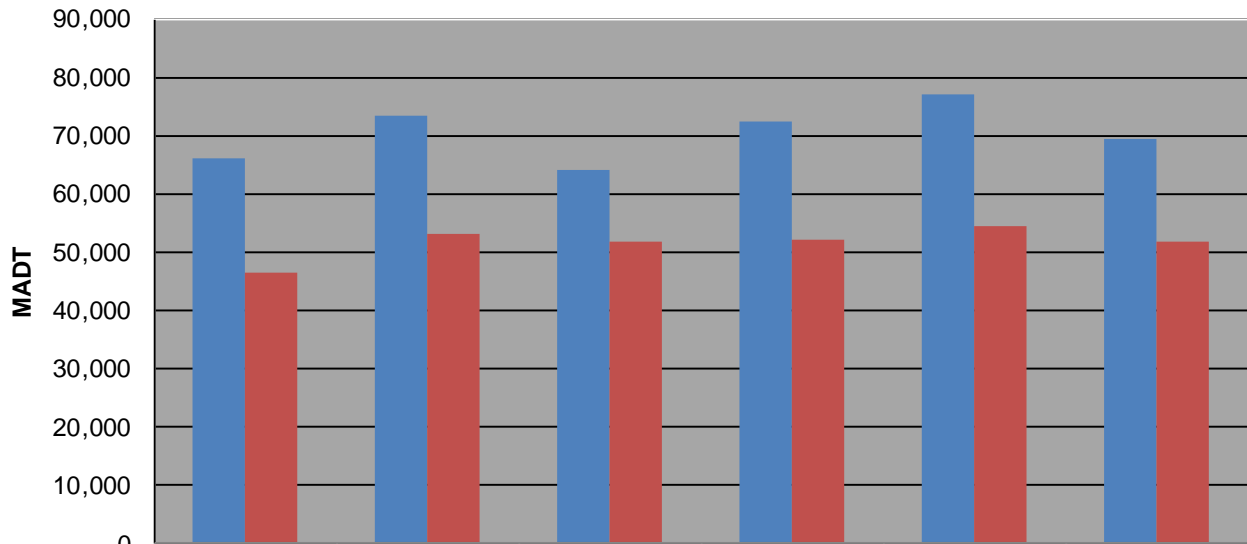

Weekday/Weekend Monthly Average Daily Traffic ('08-'13)

	Apr-08	Apr-09	Apr-10	Apr-11	Apr-12	Apr-13
Weekday	66,018	73,482	64,200	72,222	76,948	69,398
Weekend	46,270	53,138	51,666	52,124	54,296	51,722