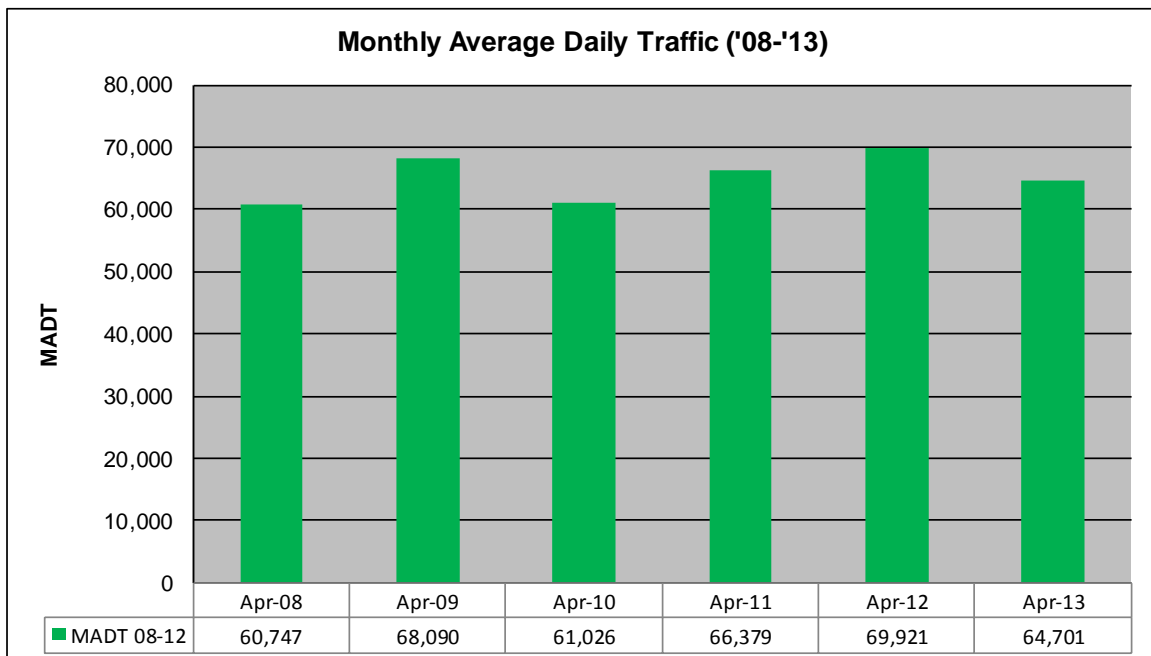

Note: Decrease in traffic April 2008 due to construction on I-694 and I-35W... Decrease in traffic April to October 2010 and June to November 2012 due to construction on I-694

### Weekday (WD)/Weekend (WE) Monthly Average Daily Traffic

	Jan	Feb	Mar	Apr	May	Jun	Jul	Aug	Sep	Oct	Nov	Dec
'08 WD	68,310	70,060	70,250	66,018	75,048	78,258	75,800	76,932	75,374	74,876	71,532	68,090
'08 WE	47,334	49,004	50,436	46,270	55,524	58,920	54,548	53,878	54,100	54,122	50,194	47,150
'09 WD	64,706	67,590	68,356	73,482	75,922	79,212	76,990	79,642	77,784	73,554	70,852	68,622
'09 WE	45,898	49,752	50,442	53,138	56,334	61,416	55,372	58,088	54,922	53,984	51,402	53,582
'10 WD	65,974	68,266	72,930	64,200	46,934	44,318	41,424	48,342	50,422	67,784	69,748	67,672
'10 WE	46,876	52,164	53,500	51,666	39,684	39,230	37,178	42,732	42,304	51,132	47,850	43,108
'11 WD	68,226	67,630	67,244	72,222	74,524	76,404	74,018	76,750	74,258	75,110	72,714	71,110
'11 WE	47,436	48,750	49,506	52,124	55,692	58,600	54,632	56,486	52,718	56,484	51,200	53,274
'12 WD	64,720	69,226	72,212	76,948	78,236	70,970	63,038	37,082	31,172	43,600	60,534	65,866
'12 WE	46,454	49,880	50,964	54,296	59,280	56,046	47,126	34,640	28,238	39,106	45,740	47,664
'13 WD	63,860	66,354	66,070	69,398								
'13 WE	44,382	46,146	49,352	51,722								