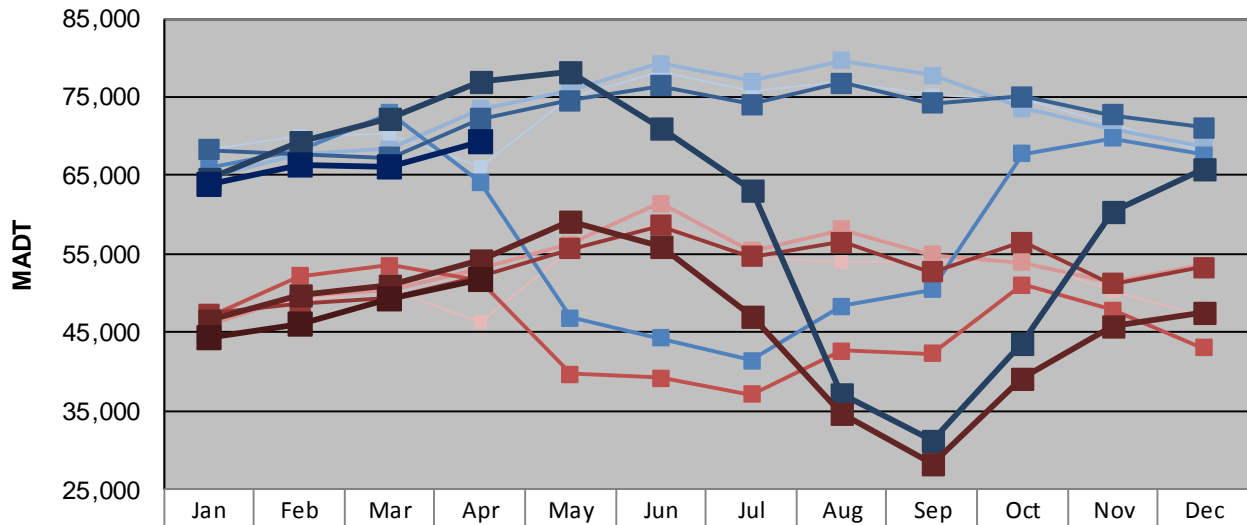

## APRIL 2013

Station Measurement: VOLUME/SPEED/CLASS		
Route: I-694	Route Direction: N/S	Lanes: 4
County: Washington		Closest City: Oakdale
Functional Class: Urban Principal Arterial - Interstate		
Location: S OF CSAH35 (50TH ST N) IN OAKDALE		
Ref Post: 053+00.290	True Mile: 53.237	Sequence No. 9858
<b>Volume: 1,941,038</b>		<b>MADT: 64,701</b>
<b>Weekday (M-F) MADT: 69,398</b>		<b>Weekend (Sa-Su) MADT: 51,722</b>

Note: Decrease in traffic April 2008 due to construction on I-694 and I-35W... Decrease in traffic April to October 2010 and June to November 2012 due to construction on I-694

### Weekday (WD)/Weekend (WE) Monthly Average Daily Traffic

	Jan	Feb	Mar	Apr	May	Jun	Jul	Aug	Sep	Oct	Nov	Dec
'08 WD	68,310	70,060	70,250	66,018	75,048	78,258	75,800	76,932	75,374	74,876	71,532	68,090
'08 WE	47,334	49,004	50,436	46,270	55,524	58,920	54,548	53,878	54,100	54,122	50,194	47,150
'09 WD	64,706	67,590	68,356	73,482	75,922	79,212	76,990	79,642	77,784	73,554	70,852	68,622
'09 WE	45,898	49,752	50,442	53,138	56,334	61,416	55,372	58,088	54,922	53,984	51,402	53,582
'10 WD	65,974	68,266	72,930	64,200	46,934	44,318	41,424	48,342	50,422	67,784	69,748	67,672
'10 WE	46,876	52,164	53,500	51,666	39,684	39,230	37,178	42,732	42,304	51,132	47,850	43,108
'11 WD	68,226	67,630	67,244	72,222	74,524	76,404	74,018	76,750	74,258	75,110	72,714	71,110
'11 WE	47,436	48,750	49,506	52,124	55,692	58,600	54,632	56,486	52,718	56,484	51,200	53,274
'12 WD	64,720	69,226	72,212	76,948	78,236	70,970	63,038	37,082	31,172	43,600	60,534	65,866
'12 WE	46,454	49,880	50,964	54,296	59,280	56,046	47,126	34,640	28,238	39,106	45,740	47,664
'13 WD	63,860	66,354	66,070	69,398								
'13 WE	44,382	46,146	49,352	51,722								