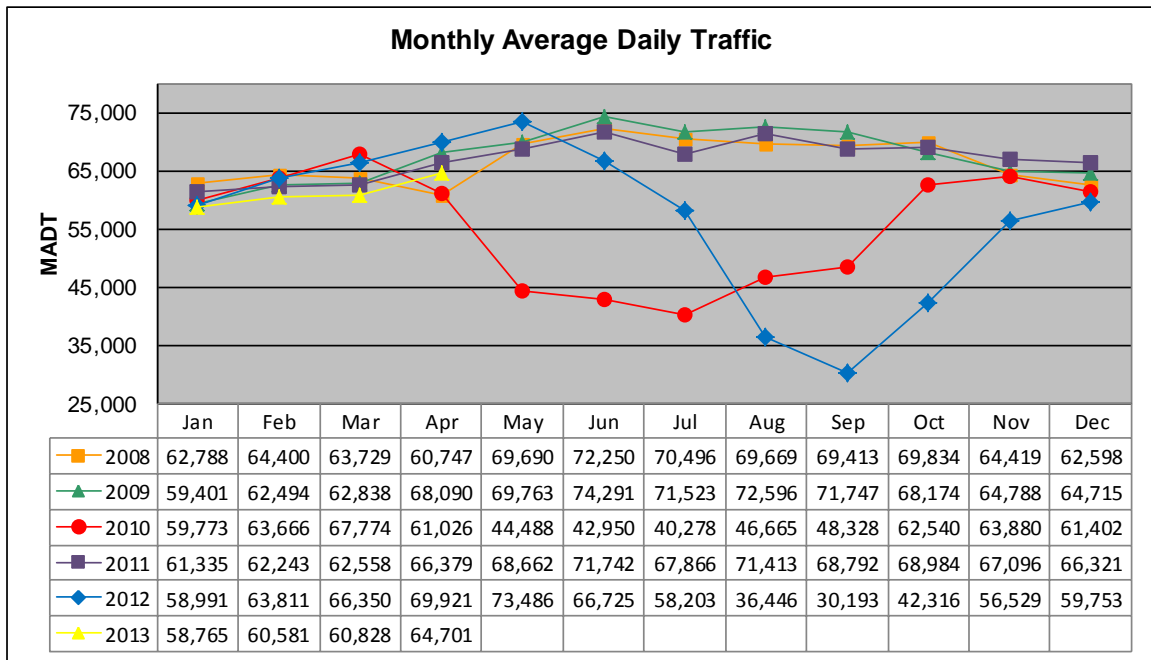

## APRIL 2013

Station Measurement: VOLUME/SPEED/CLASS		
Route: I-694	Route Direction: N/S	Lanes: 4
County: Washington		Closest City: Oakdale
Functional Class: Urban Principal Arterial - Interstate		
Location: S OF CSAH35 (50TH ST N) IN OAKDALE		
Ref Post: 053+00.290	True Mile: 53.237	Sequence No. 9858
<b>Volume: 1,941,038</b>		<b>MADT: 64,701</b>
<b>Weekday (M-F) MADT: 69,398</b>		<b>Weekend (Sa-Su) MADT: 51,722</b>

Note: Decrease in traffic April 2008 due to construction on I-694 and I-35W... Decrease in traffic April to October 2010 and June to November 2012 due to construction on I-694

### Weekday (WD)/Weekend (WE) Monthly Average Daily Traffic

	Jan	Feb	Mar	Apr	May	Jun	Jul	Aug	Sep	Oct	Nov	Dec
'08 WD	68,310	70,060	70,250	66,018	75,048	78,258	75,800	76,932	75,374	74,876	71,532	68,090
'08 WE	47,334	49,004	50,436	46,270	55,524	58,920	54,548	53,878	54,100	54,122	50,194	47,150
'09 WD	64,706	67,590	68,356	73,482	75,922	79,212	76,990	79,642	77,784	73,554	70,852	68,622
'09 WE	45,898	49,752	50,442	53,138	56,334	61,416	55,372	58,088	54,922	53,984	51,402	53,582
'10 WD	65,974	68,266	72,930	64,200	46,934	44,318	41,424	48,342	50,422	67,784	69,748	67,672
'10 WE	46,876	52,164	53,500	51,666	39,684	39,230	37,178	42,732	42,304	51,132	47,850	43,108
'11 WD	68,226	67,630	67,244	72,222	74,524	76,404	74,018	76,750	74,258	75,110	72,714	71,110
'11 WE	47,436	48,750	49,506	52,124	55,692	58,600	54,632	56,486	52,718	56,484	51,200	53,274
'12 WD	64,720	69,226	72,212	76,948	78,236	70,970	63,038	37,082	31,172	43,600	60,534	65,866
'12 WE	46,454	49,880	50,964	54,296	59,280	56,046	47,126	34,640	28,238	39,106	45,740	47,664
'13 WD	63,860	66,354	66,070	69,398								
'13 WE	44,382	46,146	49,352	51,722								

### Weekday/Weekend Monthly Average Daily Traffic ('08-'13)

	Apr-08	Apr-09	Apr-10	Apr-11	Apr-12	Apr-13
Weekday	66,018	73,482	64,200	72,222	76,948	69,398
Weekend	46,270	53,138	51,666	52,124	54,296	51,722