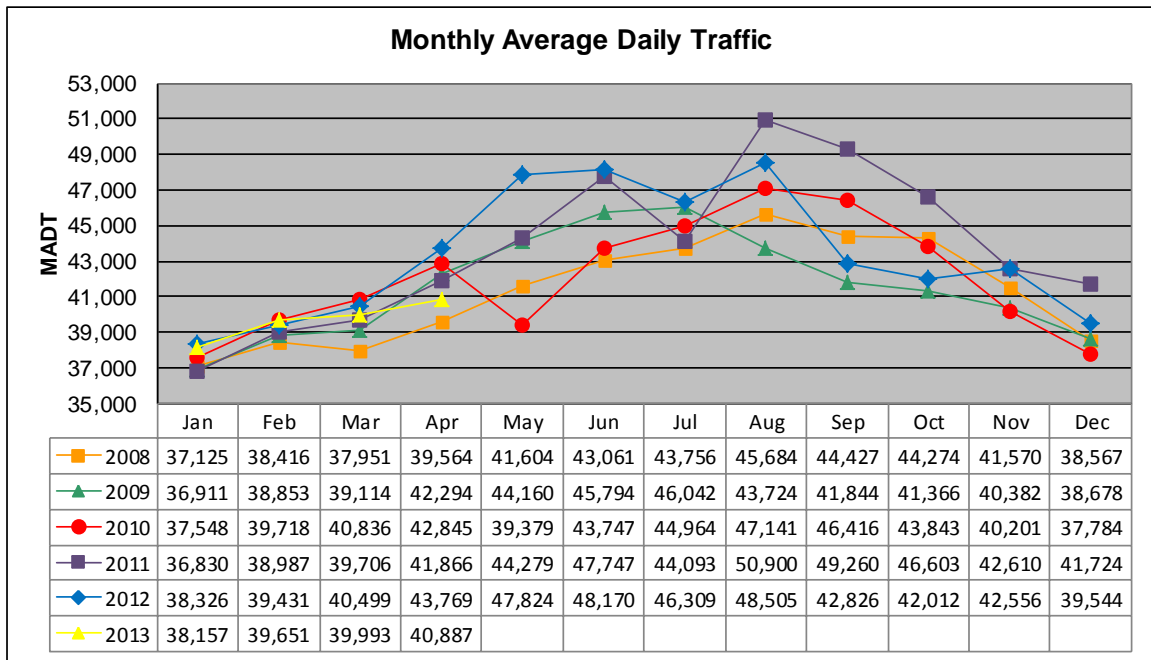

## APRIL 2013

Station Measurement: VOLUME/SPEED/CLASS		
Route: I-35W	Route Direction: N/S	Lanes: 4
County: Anoka		Closest City: Blaine
Functional Class: Urban Principal Arterial - Interstate		
Location: W OF CR53 (SUNSET AVE NE) IN BLAINE		
Ref Post: 033+00.752	True Mile: 33.787	Sequence No. 9853
<b>Volume: 1,226,606</b>		<b>MADT: 40,887</b>
<b>Weekday (M-F) MADT: 43,256</b>		<b>Weekend (Sa-Su) MADT: 34,436</b>

Note: Decrease in traffic 2008-2009 due to I-35W bridge collapse and construction ... Decrease in traffic May to July 2010 and October 2012 due to construction on I-35W and TH 62

### Weekday (WD)/Weekend (WE) Monthly Average Daily Traffic

	Jan	Feb	Mar	Apr	May	Jun	Jul	Aug	Sep	Oct	Nov	Dec
'08 WD	40,292	41,384	41,508	42,740	44,588	45,850	46,052	48,426	46,636	46,362	45,182	41,902
'08 WE	28,446	30,016	30,744	30,944	33,718	36,818	37,028	39,410	39,062	37,666	34,348	29,302
'09 WD	39,646	41,488	41,898	44,930	46,754	47,972	48,132	46,006	43,662	43,424	43,550	40,760
'09 WE	29,806	32,266	33,050	35,174	38,236	40,400	39,630	39,120	37,108	35,610	33,478	32,662
'10 WD	40,586	42,264	43,504	45,094	41,604	45,482	47,090	49,082	47,574	46,578	43,642	41,390
'10 WE	31,026	33,350	33,728	36,054	35,008	39,260	39,006	42,870	43,258	37,456	31,236	26,948
'11 WD	40,682	41,564	42,248	44,598	47,404	49,926	46,192	53,158	50,092	49,298	46,618	45,802
'11 WE	29,056	32,520	32,750	37,364	37,100	41,764	39,150	45,242	45,642	41,214	32,938	33,750
'12 WD	41,650	42,196	43,180	46,824	50,354	50,638	49,214	50,038	44,576	44,386	45,328	43,490
'12 WE	31,082	32,666	33,148	37,014	40,944	41,520	38,910	43,454	39,328	35,802	34,428	31,736
'13 WD	41,090	42,696	42,792	43,256								
'13 WE	30,130	32,038	33,592	34,436								

### Weekday/Weekend Monthly Average Daily Traffic ('08-'13)

	Apr-08	Apr-09	Apr-10	Apr-11	Apr-12	Apr-13
Weekday	42,740	44,930	45,094	44,598	46,824	43,256
Weekend	30,944	35,174	36,054	37,364	37,014	34,436