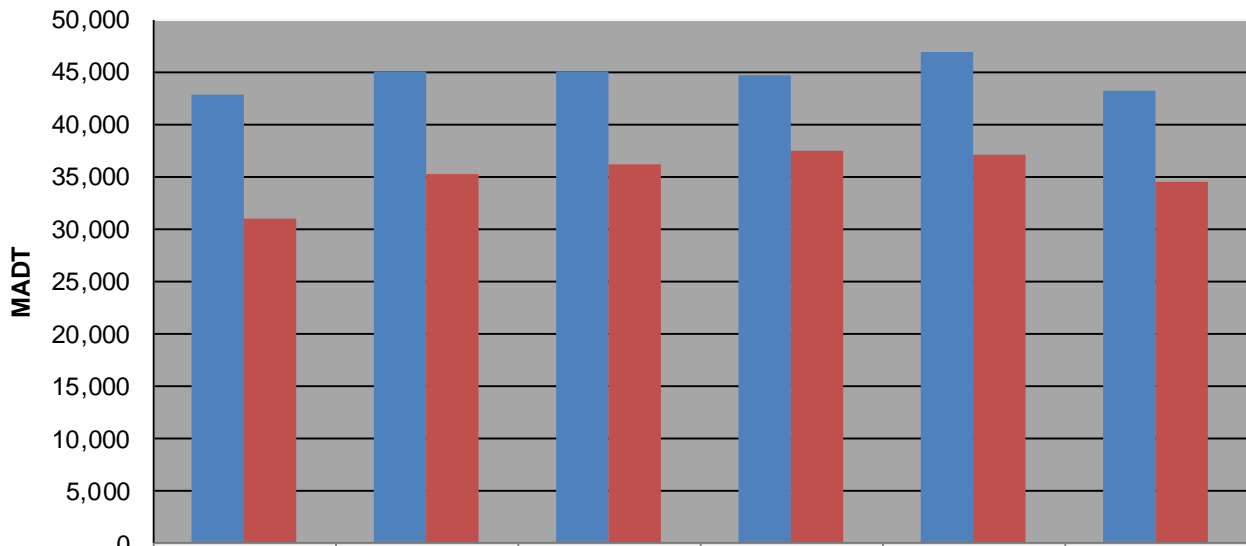

Weekday/Weekend Monthly Average Daily Traffic ('08-'13)

	Apr-08	Apr-09	Apr-10	Apr-11	Apr-12	Apr-13
Weekday	42,740	44,930	45,094	44,598	46,824	43,256
Weekend	30,944	35,174	36,054	37,364	37,014	34,436