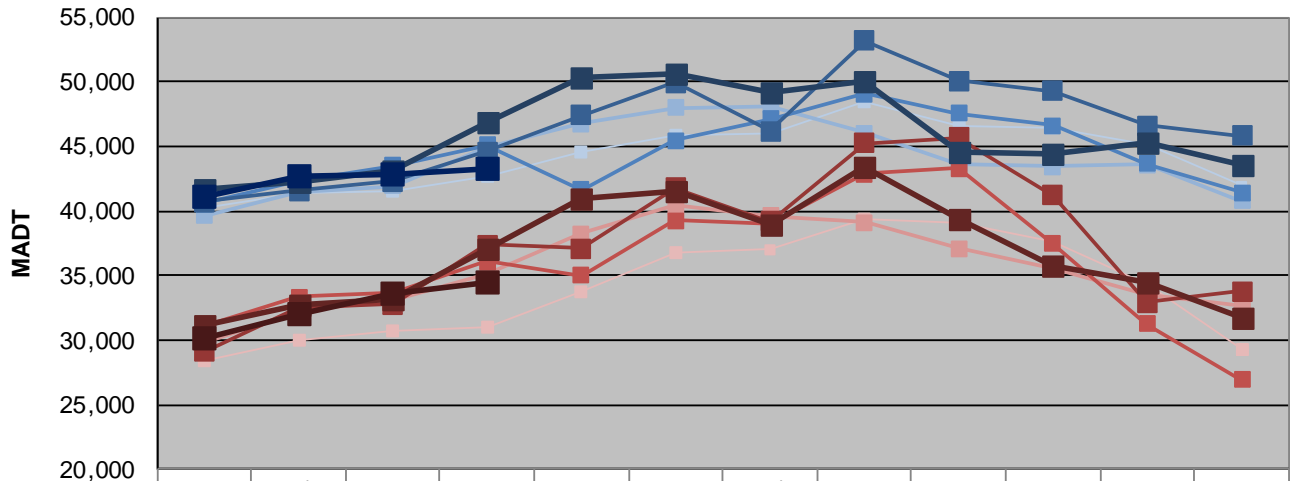

## APRIL 2013

Station Measurement: VOLUME/SPEED/CLASS		
Route: I-35W	Route Direction: N/S	Lanes: 4
County: Anoka		Closest City: Blaine
Functional Class: Urban Principal Arterial - Interstate		
Location: W OF CR53 (SUNSET AVE NE) IN BLAINE		
Ref Post: 033+00.752	True Mile: 33.787	Sequence No. 9853
<b>Volume: 1,226,606</b>		<b>MADT: 40,887</b>
<b>Weekday (M-F) MADT: 43,256</b>		<b>Weekend (Sa-Su) MADT: 34,436</b>

Note: Decrease in traffic 2008-2009 due to I-35W bridge collapse and construction ... Decrease in traffic May to July 2010 and October 2012 due to construction on I-35W and TH 62

### Weekday (WD)/Weekend (WE) Monthly Average Daily Traffic

	Jan	Feb	Mar	Apr	May	Jun	Jul	Aug	Sep	Oct	Nov	Dec
'08 WD	40,292	41,384	41,508	42,740	44,588	45,850	46,052	48,426	46,636	46,362	45,182	41,902
'08 WE	28,446	30,016	30,744	30,944	33,718	36,818	37,028	39,410	39,062	37,666	34,348	29,302
'09 WD	39,646	41,488	41,898	44,930	46,754	47,972	48,132	46,006	43,662	43,424	43,550	40,760
'09 WE	29,806	32,266	33,050	35,174	38,236	40,400	39,630	39,120	37,108	35,610	33,478	32,662
'10 WD	40,586	42,264	43,504	45,094	41,604	45,482	47,090	49,082	47,574	46,578	43,642	41,390
'10 WE	31,026	33,350	33,728	36,054	35,008	39,260	39,006	42,870	43,258	37,456	31,236	26,948
'11 WD	40,682	41,564	42,248	44,598	47,404	49,926	46,192	53,158	50,092	49,298	46,618	45,802
'11 WE	29,056	32,520	32,750	37,364	37,100	41,764	39,150	45,242	45,642	41,214	32,938	33,750
'12 WD	41,650	42,196	43,180	46,824	50,354	50,638	49,214	50,038	44,576	44,386	45,328	43,490
'12 WE	31,082	32,666	33,148	37,014	40,944	41,520	38,910	43,454	39,328	35,802	34,428	31,736
'13 WD	41,090	42,696	42,792	43,256								
'13 WE	30,130	32,038	33,592	34,436								