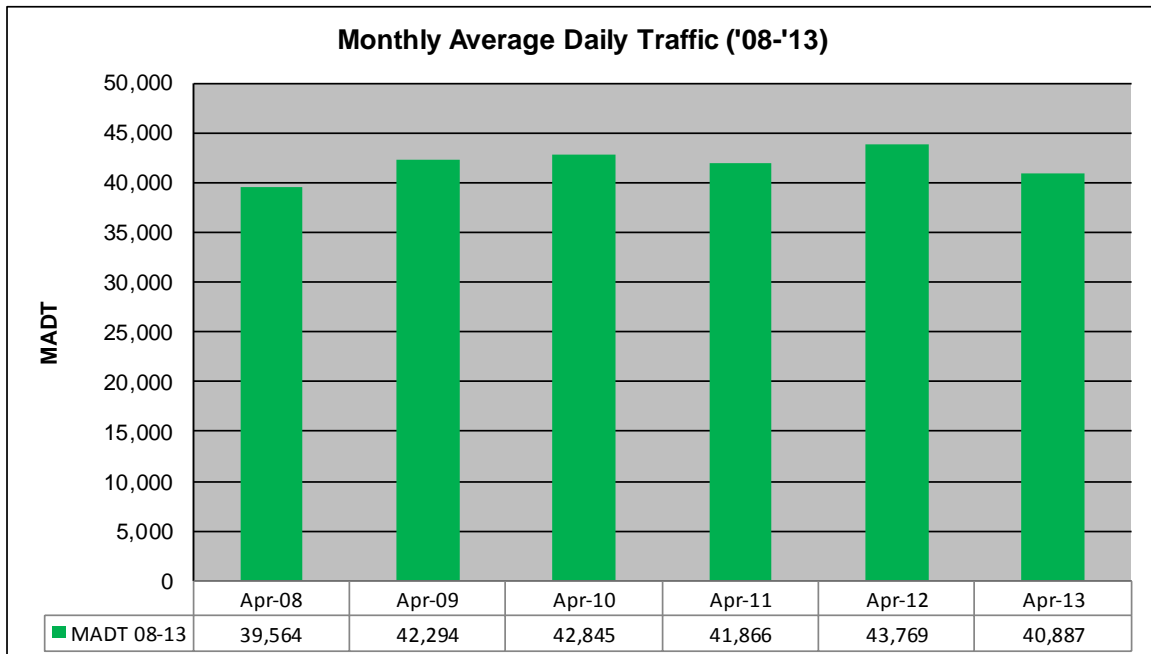

Note: Decrease in traffic 2008-2009 due to I-35W bridge collapse and construction ... Decrease in traffic May to July 2010 and October 2012 due to construction on I-35W and TH 62

### Weekday (WD)/Weekend (WE) Monthly Average Daily Traffic

	Jan	Feb	Mar	Apr	May	Jun	Jul	Aug	Sep	Oct	Nov	Dec
'08 WD	40,292	41,384	41,508	42,740	44,588	45,850	46,052	48,426	46,636	46,362	45,182	41,902
'08 WE	28,446	30,016	30,744	30,944	33,718	36,818	37,028	39,410	39,062	37,666	34,348	29,302
'09 WD	39,646	41,488	41,898	44,930	46,754	47,972	48,132	46,006	43,662	43,424	43,550	40,760
'09 WE	29,806	32,266	33,050	35,174	38,236	40,400	39,630	39,120	37,108	35,610	33,478	32,662
'10 WD	40,586	42,264	43,504	45,094	41,604	45,482	47,090	49,082	47,574	46,578	43,642	41,390
'10 WE	31,026	33,350	33,728	36,054	35,008	39,260	39,006	42,870	43,258	37,456	31,236	26,948
'11 WD	40,682	41,564	42,248	44,598	47,404	49,926	46,192	53,158	50,092	49,298	46,618	45,802
'11 WE	29,056	32,520	32,750	37,364	37,100	41,764	39,150	45,242	45,642	41,214	32,938	33,750
'12 WD	41,650	42,196	43,180	46,824	50,354	50,638	49,214	50,038	44,576	44,386	45,328	43,490
'12 WE	31,082	32,666	33,148	37,014	40,944	41,520	38,910	43,454	39,328	35,802	34,428	31,736
'13 WD	41,090	42,696	42,792	43,256								
'13 WE	30,130	32,038	33,592	34,436								