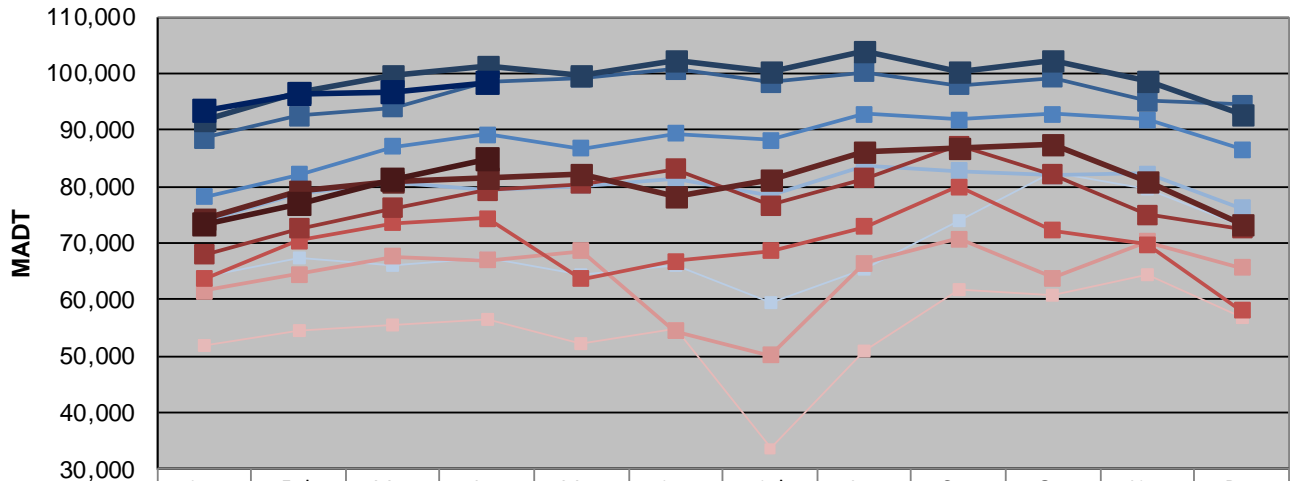

MONTHLY REPORT, STATION NO. 329 (ATR)

APRIL 2013

Station Measurement: VOLUME		
Route: I-35W	Route Direction: N/S	Lanes: 4
County: Hennepin		Closest City: Minneapolis
Functional Class: Urban Principal Arterial - Interstate		
Location: AT FRANKLIN AVE IN MINNEAPOLIS		
Ref Post: 016+00.680	True Mile: 16.713	Sequence No. 9851
Volume: 2,840,097		MADT: 94,670
Weekday (M-F) MADT: 98,236		Weekend (Sa-Su) MADT: 84,934

Note: Decrease in traffic 2008 due to I-35W bridge collapse and construction on TH 62... Although traffic increased from August 2008 to December 2010, volumes were lower than expected due to construction on I-35W and TH 62

Weekday (WD)/Weekend (WE) Monthly Average Daily Traffic

	Jan	Feb	Mar	Apr	May	Jun	Jul	Aug	Sep	Oct	Nov	Dec
'08 WD	64,032	67,314	66,120	67,232	64,390	65,908	59,580	65,396	73,858	82,598	79,432	73,054
'08 WE	51,788	54,398	55,402	56,508	52,156	54,712	33,592	50,722	61,686	60,640	64,382	56,834
'09 WD	73,624	78,856	80,656	79,486	80,108	81,476	78,416	83,572	82,682	82,000	82,248	76,098
'09 WE	61,414	64,382	67,556	66,998	68,620	54,458	50,160	66,456	70,740	63,792	70,142	65,614
'10 WD	78,096	82,048	86,962	89,154	86,764	89,258	88,106	92,770	91,742	92,876	91,866	86,482
'10 WE	63,564	70,390	73,548	74,326	63,606	66,826	68,514	72,936	79,972	72,130	69,724	58,100
'11 WD	88,592	92,444	93,910	98,328	99,206	100,688	98,396	100,272	97,848	99,206	95,070	94,480
'11 WE	67,902	72,578	76,222	79,264	80,366	83,088	76,702	81,358	87,258	82,124	75,080	72,466
'12 WD	91,808	96,530	99,654	101,172	99,716	102,386	100,406	103,910	100,274	102,284	98,708	92,600
'12 WE	74,406	79,324	80,722	81,398	82,036	78,102	81,100	86,106	86,724	87,338	80,724	73,322
'13 WD	93,434	96,456	96,588	98,236								
'13 WE	73,206	76,828	81,260	84,934								