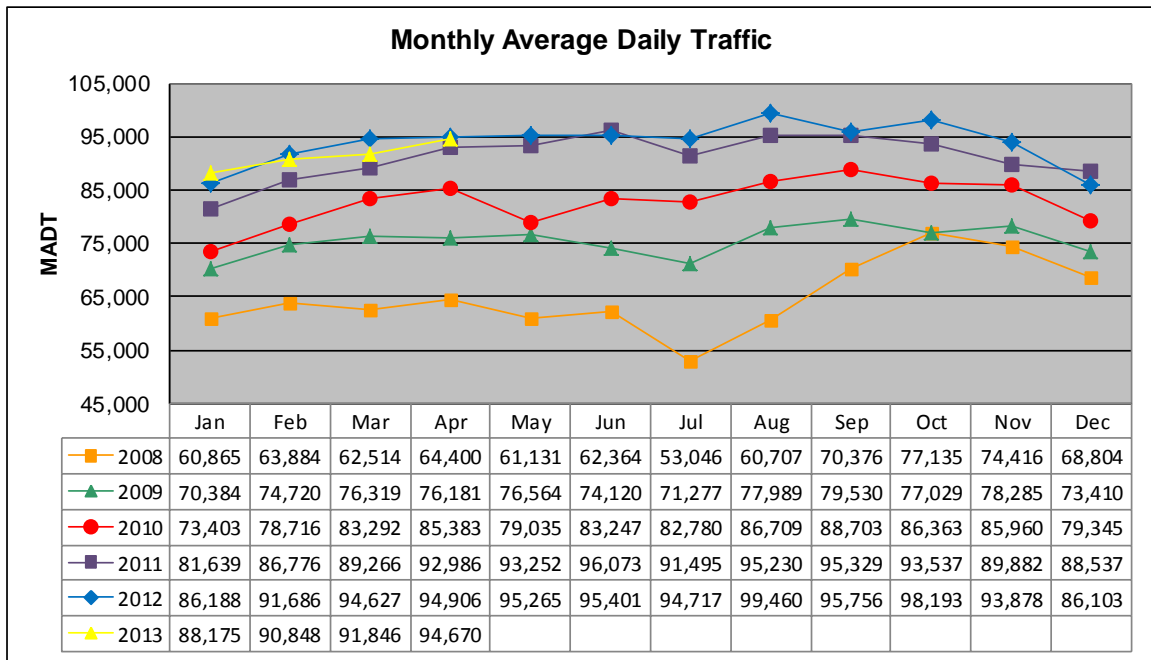

MONTHLY REPORT, STATION NO. 329 (ATR)

APRIL 2013

Station Measurement: VOLUME		
Route: I-35W	Route Direction: N/S	Lanes: 4
County: Hennepin		Closest City: Minneapolis
Functional Class: Urban Principal Arterial - Interstate		
Location: AT FRANKLIN AVE IN MINNEAPOLIS		
Ref Post: 016+00.680	True Mile: 16.713	Sequence No. 9851
Volume: 2,840,097		MADT: 94,670
Weekday (M-F) MADT: 98,236		Weekend (Sa-Su) MADT: 84,934

Note: Decrease in traffic 2008 due to I-35W bridge collapse and construction on TH 62... Although traffic increased from August 2008 to December 2010, volumes were lower than expected due to construction on I-35W and TH 62

Weekday (WD)/Weekend (WE) Monthly Average Daily Traffic

	Jan	Feb	Mar	Apr	May	Jun	Jul	Aug	Sep	Oct	Nov	Dec
'08 WD	64,032	67,314	66,120	67,232	64,390	65,908	59,580	65,396	73,858	82,598	79,432	73,054
'08 WE	51,788	54,398	55,402	56,508	52,156	54,712	33,592	50,722	61,686	60,640	64,382	56,834
'09 WD	73,624	78,856	80,656	79,486	80,108	81,476	78,416	83,572	82,682	82,000	82,248	76,098
'09 WE	61,414	64,382	67,556	66,998	68,620	54,458	50,160	66,456	70,740	63,792	70,142	65,614
'10 WD	78,096	82,048	86,962	89,154	86,764	89,258	88,106	92,770	91,742	92,876	91,866	86,482
'10 WE	63,564	70,390	73,548	74,326	63,606	66,826	68,514	72,936	79,972	72,130	69,724	58,100
'11 WD	88,592	92,444	93,910	98,328	99,206	100,688	98,396	100,272	97,848	99,206	95,070	94,480
'11 WE	67,902	72,578	76,222	79,264	80,366	83,088	76,702	81,358	87,258	82,124	75,080	72,466
'12 WD	91,808	96,530	99,654	101,172	99,716	102,386	100,406	103,910	100,274	102,284	98,708	92,600
'12 WE	74,406	79,324	80,722	81,398	82,036	78,102	81,100	86,106	86,724	87,338	80,724	73,322
'13 WD	93,434	96,456	96,588	98,236								
'13 WE	73,206	76,828	81,260	84,934								