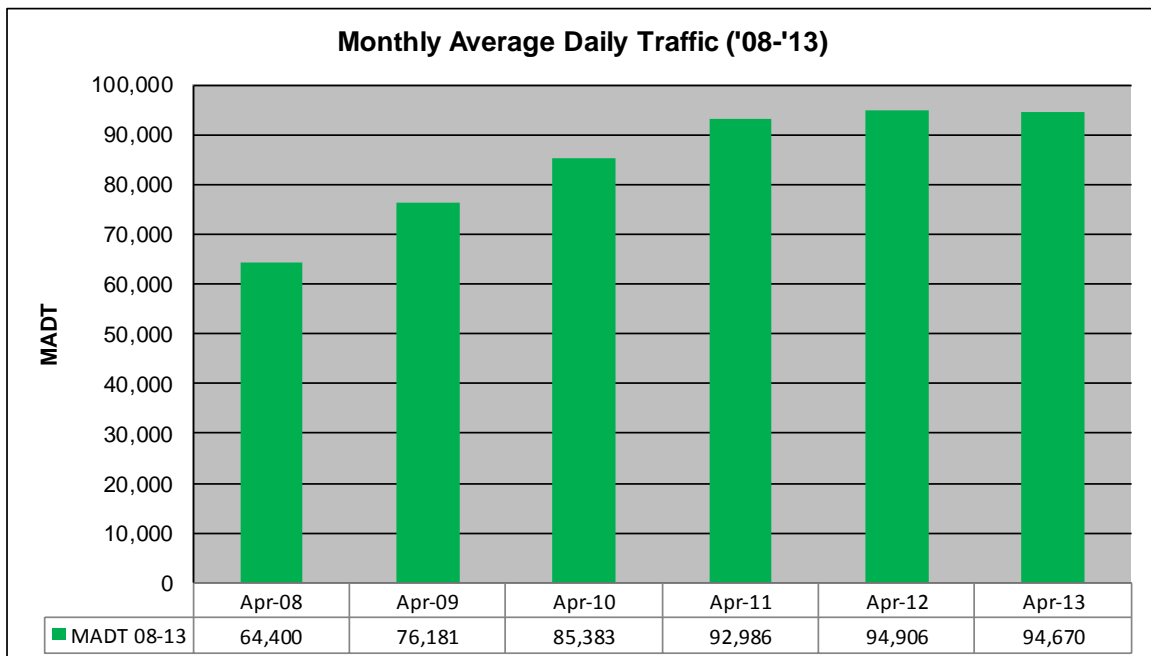

MONTHLY REPORT, STATION NO. 329 (ATR)

APRIL 2013

Station Measurement: VOLUME		
Route: I-35W	Route Direction: N/S	Lanes: 4
County: Hennepin		Closest City: Minneapolis
Functional Class: Urban Principal Arterial - Interstate		
Location: AT FRANKLIN AVE IN MINNEAPOLIS		
Ref Post: 016+00.680	True Mile: 16.713	Sequence No. 9851
Volume: 2,840,097		MADT: 94,670
Weekday (M-F) MADT: 98,236		Weekend (Sa-Su) MADT: 84,934

Note: Decrease in traffic 2008 due to I-35W bridge collapse and construction on TH 62... Although traffic increased from August 2008 to December 2010, volumes were lower than expected due to construction on I-35W and TH 62

Weekday (WD)/Weekend (WE) Monthly Average Daily Traffic

	Jan	Feb	Mar	Apr	May	Jun	Jul	Aug	Sep	Oct	Nov	Dec
'08 WD	64,032	67,314	66,120	67,232	64,390	65,908	59,580	65,396	73,858	82,598	79,432	73,054
'08 WE	51,788	54,398	55,402	56,508	52,156	54,712	33,592	50,722	61,686	60,640	64,382	56,834
'09 WD	73,624	78,856	80,656	79,486	80,108	81,476	78,416	83,572	82,682	82,000	82,248	76,098
'09 WE	61,414	64,382	67,556	66,998	68,620	54,458	50,160	66,456	70,740	63,792	70,142	65,614
'10 WD	78,096	82,048	86,962	89,154	86,764	89,258	88,106	92,770	91,742	92,876	91,866	86,482
'10 WE	63,564	70,390	73,548	74,326	63,606	66,826	68,514	72,936	79,972	72,130	69,724	58,100
'11 WD	88,592	92,444	93,910	98,328	99,206	100,688	98,396	100,272	97,848	99,206	95,070	94,480
'11 WE	67,902	72,578	76,222	79,264	80,366	83,088	76,702	81,358	87,258	82,124	75,080	72,466
'12 WD	91,808	96,530	99,654	101,172	99,716	102,386	100,406	103,910	100,274	102,284	98,708	92,600
'12 WE	74,406	79,324	80,722	81,398	82,036	78,102	81,100	86,106	86,724	87,338	80,724	73,322
'13 WD	93,434	96,456	96,588	98,236								
'13 WE	73,206	76,828	81,260	84,934								