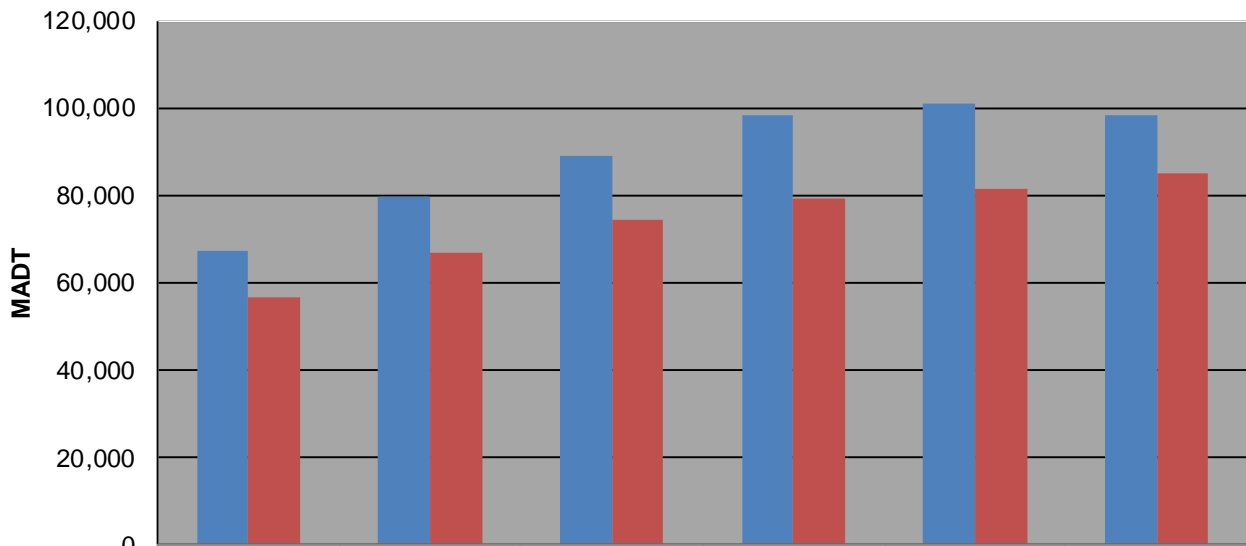

Weekday/Weekend Monthly Average Daily Traffic ('08-'13)

	Apr-08	Apr-09	Apr-10	Apr-11	Apr-12	Apr-13
Weekday	67,232	79,486	89,154	98,328	101,172	98,236
Weekend	56,508	66,998	74,326	79,264	81,398	84,934