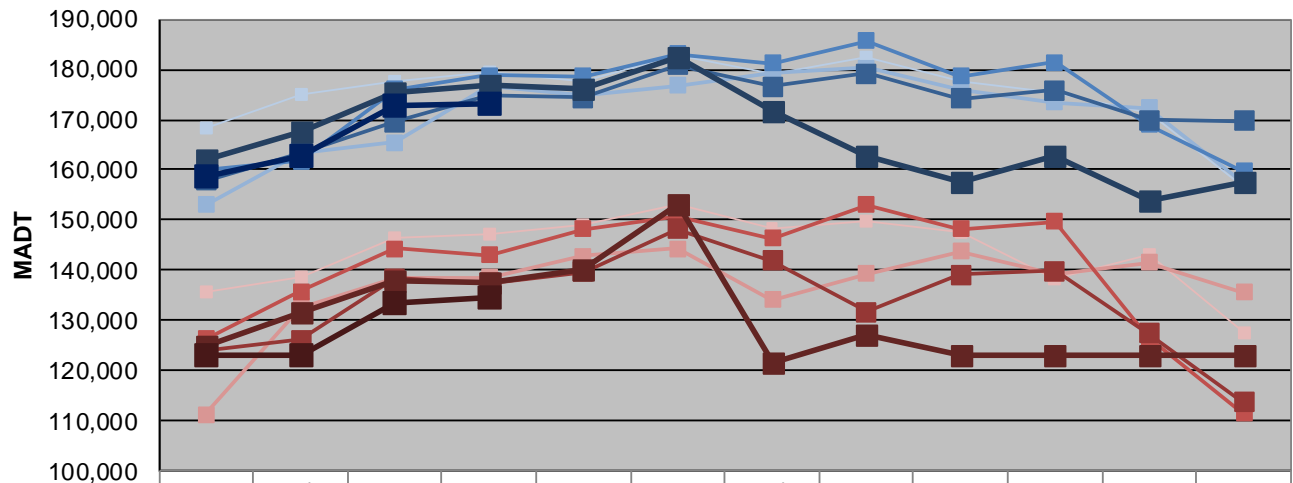

MONTHLY REPORT, STATION NO. 321 (ATR)

APRIL 2013

Station Measurement: VOLUME		
Route: I-494	Route Direction: E/W	Lanes: 6
County: Hennepin		Closest City: Bloomington
Functional Class: Urban Principal Arterial - Interstate		
Location: W OF I-35W IN BLOOMINGTON		
Ref Post: 005+00.600	True Mile: 5.605	Sequence No. 9846
Volume: 4,880,049		MADT: 162,668
Weekday (M-F) MADT: 173,150		Weekend (Sa-Su) MADT: 134,622

Note: Decrease in traffic October to November 2008, January to August 2009, and July to November 2012 due to construction on I-494

Weekday (WD)/Weekend (WE) Monthly Average Daily Traffic

	Jan	Feb	Mar	Apr	May	Jun	Jul	Aug	Sep	Oct	Nov	Dec
'08 WD	168,242	174,824	177,768	179,436	177,704	182,668	179,114	182,496	177,660	175,218	171,152	156,634
'08 WE	135,694	138,750	146,284	147,260	149,160	153,060	148,368	149,738	147,560	138,468	143,110	127,422
'09 WD	152,960	163,190	165,376	176,528	174,718	176,850	179,146	180,332	176,020	173,412	172,256	157,496
'09 WE	111,266	132,688	138,596	138,602	142,772	144,274	134,186	139,246	143,712	139,370	141,588	135,612
'10 WD	159,838	161,760	175,978	178,892	178,712	183,002	181,304	185,586	178,704	181,366	168,986	159,734
'10 WE	126,328	135,764	144,282	143,046	148,220	150,700	146,442	153,096	148,226	149,620	126,524	111,482
'11 WD	157,784	163,424	169,568	174,654	174,330	180,788	176,522	179,214	174,220	175,870	169,902	169,644
'11 WE	123,870	126,238	138,344	137,436	139,762	148,186	141,852	131,712	139,166	139,800	127,488	113,688
'12 WD	162,084	167,774	175,500	176,684	176,272	182,312	171,544	162,916	157,506	162,928	154,042	157,512
'12 WE	125,006	131,540	137,748	137,370	140,124	153,248	121,602	127,180	123,002	123,002	123,002	123,002
'13 WD	158,596	162,928	172,606	173,150								
'13 WE	123,002	123,002	133,422	134,622								