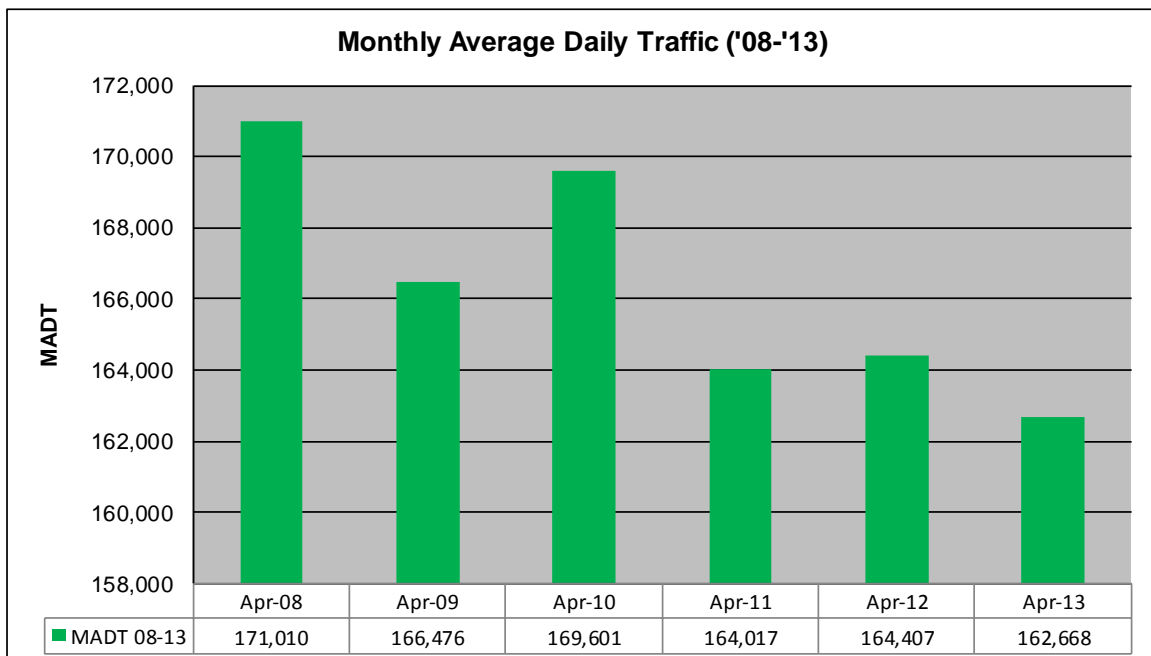

MONTHLY REPORT, STATION NO. 321 (ATR)

APRIL 2013

Station Measurement: VOLUME		
Route: I-494	Route Direction: E/W	Lanes: 6
County: Hennepin		Closest City: Bloomington
Functional Class: Urban Principal Arterial - Interstate		
Location: W OF I-35W IN BLOOMINGTON		
Ref Post: 005+00.600	True Mile: 5.605	Sequence No. 9846
Volume: 4,880,049		MADT: 162,668
Weekday (M-F) MADT: 173,150		Weekend (Sa-Su) MADT: 134,622

Note: Decrease in traffic October to November 2008, January to August 2009, and July to November 2012 due to construction on I-494

Weekday (WD)/Weekend (WE) Monthly Average Daily Traffic

	Jan	Feb	Mar	Apr	May	Jun	Jul	Aug	Sep	Oct	Nov	Dec
'08 WD	168,242	174,824	177,768	179,436	177,704	182,668	179,114	182,496	177,660	175,218	171,152	156,634
'08 WE	135,694	138,750	146,284	147,260	149,160	153,060	148,368	149,738	147,560	138,468	143,110	127,422
'09 WD	152,960	163,190	165,376	176,528	174,718	176,850	179,146	180,332	176,020	173,412	172,256	157,496
'09 WE	111,266	132,688	138,596	138,602	142,772	144,274	134,186	139,246	143,712	139,370	141,588	135,612
'10 WD	159,838	161,760	175,978	178,892	178,712	183,002	181,304	185,586	178,704	181,366	168,986	159,734
'10 WE	126,328	135,764	144,282	143,046	148,220	150,700	146,442	153,096	148,226	149,620	126,524	111,482
'11 WD	157,784	163,424	169,568	174,654	174,330	180,788	176,522	179,214	174,220	175,870	169,902	169,644
'11 WE	123,870	126,238	138,344	137,436	139,762	148,186	141,852	131,712	139,166	139,800	127,488	113,688
'12 WD	162,084	167,774	175,500	176,684	176,272	182,312	171,544	162,916	157,506	162,928	154,042	157,512
'12 WE	125,006	131,540	137,748	137,370	140,124	153,248	121,602	127,180	123,002	123,002	123,002	123,002
'13 WD	158,596	162,928	172,606	173,150								
'13 WE	123,002	123,002	133,422	134,622								