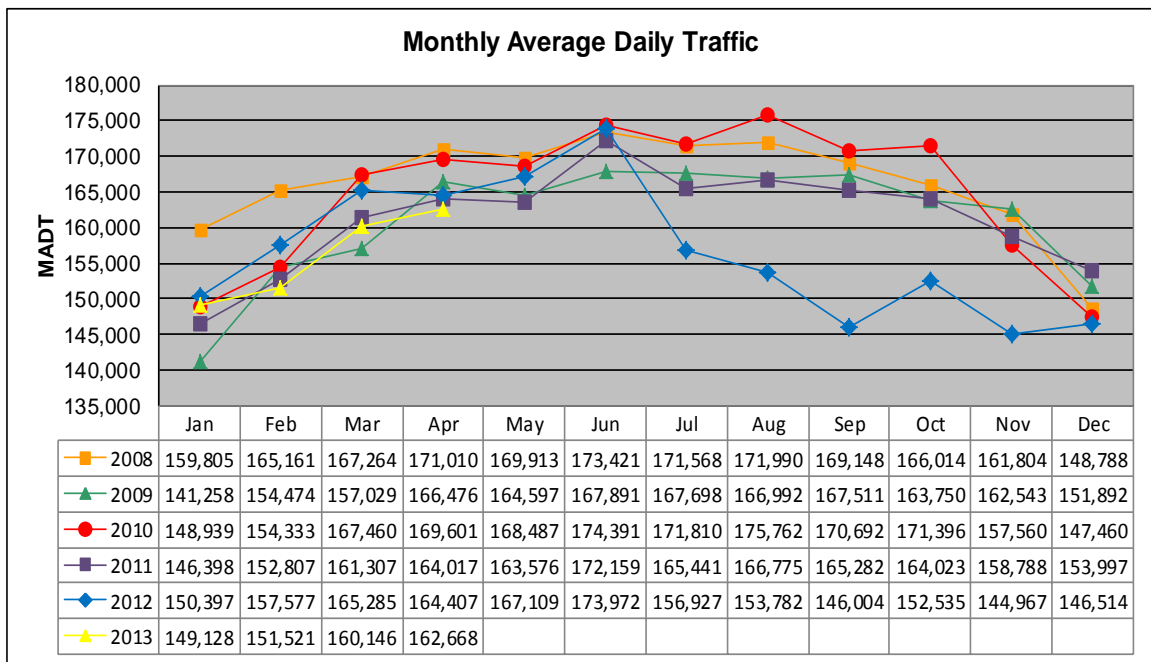

MONTHLY REPORT, STATION NO. 321 (ATR)

APRIL 2013

Station Measurement: VOLUME		
Route: I-494	Route Direction: E/W	Lanes: 6
County: Hennepin		Closest City: Bloomington
Functional Class: Urban Principal Arterial - Interstate		
Location: W OF I-35W IN BLOOMINGTON		
Ref Post: 005+00.600	True Mile: 5.605	Sequence No. 9846
Volume: 4,880,049		MADT: 162,668
Weekday (M-F) MADT: 173,150		Weekend (Sa-Su) MADT: 134,622

Note: Decrease in traffic October to November 2008, January to August 2009, and July to November 2012 due to construction on I-494

Weekday (WD)/Weekend (WE) Monthly Average Daily Traffic

	Jan	Feb	Mar	Apr	May	Jun	Jul	Aug	Sep	Oct	Nov	Dec
'08 WD	168,242	174,824	177,768	179,436	177,704	182,668	179,114	182,496	177,660	175,218	171,152	156,634
'08 WE	135,694	138,750	146,284	147,260	149,160	153,060	148,368	149,738	147,560	138,468	143,110	127,422
'09 WD	152,960	163,190	165,376	176,528	174,718	176,850	179,146	180,332	176,020	173,412	172,256	157,496
'09 WE	111,266	132,688	138,596	138,602	142,772	144,274	134,186	139,246	143,712	139,370	141,588	135,612
'10 WD	159,838	161,760	175,978	178,892	178,712	183,002	181,304	185,586	178,704	181,366	168,986	159,734
'10 WE	126,328	135,764	144,282	143,046	148,220	150,700	146,442	153,096	148,226	149,620	126,524	111,482
'11 WD	157,784	163,424	169,568	174,654	174,330	180,788	176,522	179,214	174,220	175,870	169,902	169,644
'11 WE	123,870	126,238	138,344	137,436	139,762	148,186	141,852	131,712	139,166	139,800	127,488	113,688
'12 WD	162,084	167,774	175,500	176,684	176,272	182,312	171,544	162,916	157,506	162,928	154,042	157,512
'12 WE	125,006	131,540	137,748	137,370	140,124	153,248	121,602	127,180	123,002	123,002	123,002	123,002
'13 WD	158,596	162,928	172,606	173,150								
'13 WE	123,002	123,002	133,422	134,622								