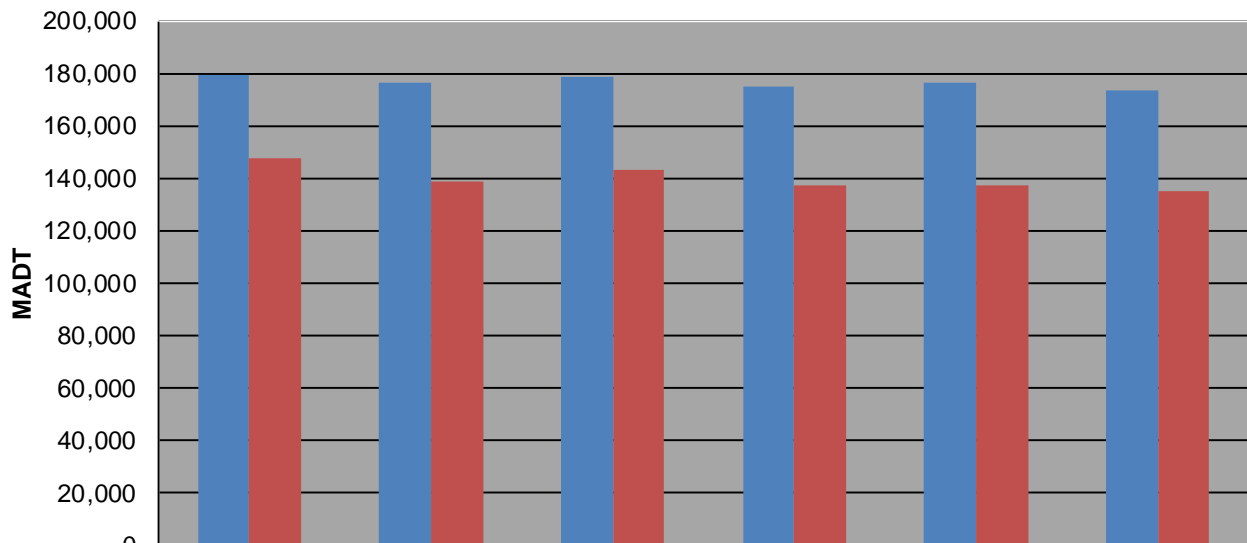

Note: Decrease in traffic October to November 2008, January to August 2009, and July to November 2012 due to construction on I-494

Weekday (WD)/Weekend (WE) Monthly Average Daily Traffic

	Jan	Feb	Mar	Apr	May	Jun	Jul	Aug	Sep	Oct	Nov	Dec
'08 WD	168,242	174,824	177,768	179,436	177,704	182,668	179,114	182,496	177,660	175,218	171,152	156,634
'08 WE	135,694	138,750	146,284	147,260	149,160	153,060	148,368	149,738	147,560	138,468	143,110	127,422
'09 WD	152,960	163,190	165,376	176,528	174,718	176,850	179,146	180,332	176,020	173,412	172,256	157,496
'09 WE	111,266	132,688	138,596	138,602	142,772	144,274	134,186	139,246	143,712	139,370	141,588	135,612
'10 WD	159,838	161,760	175,978	178,892	178,712	183,002	181,304	185,586	178,704	181,366	168,986	159,734
'10 WE	126,328	135,764	144,282	143,046	148,220	150,700	146,442	153,096	148,226	149,620	126,524	111,482
'11 WD	157,784	163,424	169,568	174,654	174,330	180,788	176,522	179,214	174,220	175,870	169,902	169,644
'11 WE	123,870	126,238	138,344	137,436	139,762	148,186	141,852	131,712	139,166	139,800	127,488	113,688
'12 WD	162,084	167,774	175,500	176,684	176,272	182,312	171,544	162,916	157,506	162,928	154,042	157,512
'12 WE	125,006	131,540	137,748	137,370	140,124	153,248	121,602	127,180	123,002	123,002	123,002	123,002
'13 WD	158,596	162,928	172,606	173,150								
'13 WE	123,002	123,002	133,422	134,622								

Note: 'Weekday' defined as Monday-Friday, 'Weekend' defined as Saturday-Sunday

Weekday/Weekend Monthly Average Daily Traffic ('08-'13)

	Apr-08	Apr-09	Apr-10	Apr-11	Apr-12	Apr-13
Weekday	179,436	176,528	178,892	174,654	176,684	173,150
Weekend	147,260	138,602	143,046	137,436	137,370	134,622