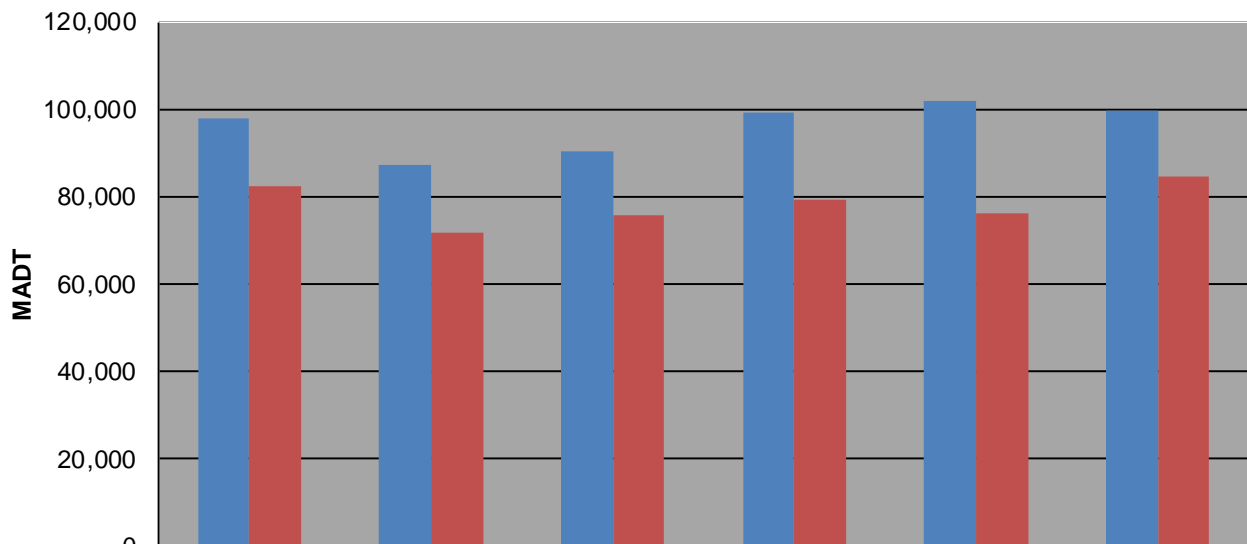

Weekday/Weekend Monthly Average Daily Traffic ('08-'13)

	Apr-08	Apr-09	Apr-10	Apr-11	Apr-12	Apr-13
Weekday	97,708	87,228	90,184	99,192	102,040	99,764
Weekend	82,492	71,472	75,508	79,268	76,054	84,464