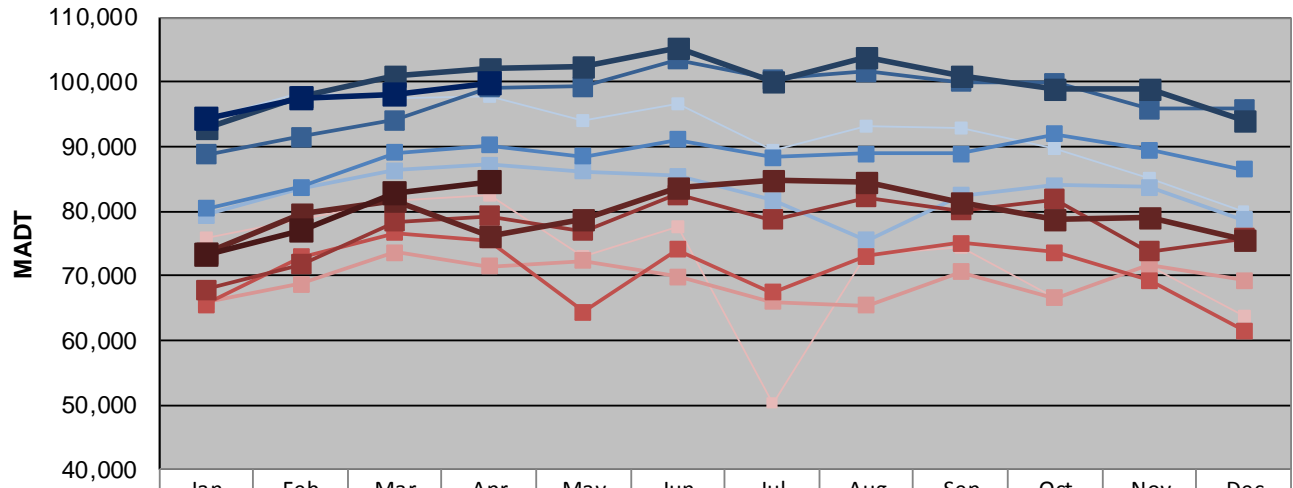

## APRIL 2013

<b>Station Measurement: VOLUME</b>		
Route: TH 65	Route Direction: N/S	Lanes: 6
County: Hennepin		Closest City: Minneapolis
Functional Class: Urban Minor Arterial		
Location: S OF CSAH 5 (E FRANKLIN AVE) IN MINNEAPOLIS		
Ref Post: 000+00.480	True Mile: 0.48	Sequence No. 9838
<b>Volume: 2,868,761</b>		<b>MADT: 95,625</b>
<b>Weekday (M-F) MADT: 99,764</b>		<b>Weekend (Sa-Su) MADT: 84,464</b>

Note: Decrease in traffic 2008-2009 due to I-35W bridge collapse and construction on TH 62... Although traffic increased from 2009 to 2010, volumes were lower than expected due to construction on I-35W and TH 62

**Weekday (WD)/Weekend (WE) Monthly Average Daily Traffic**

	Jan	Feb	Mar	Apr	May	Jun	Jul	Aug	Sep	Oct	Nov	Dec
'08 WD	94,200	98,442	97,426	97,708	94,042	96,600	89,430	93,254	92,888	89,642	85,186	79,996
'08 WE	75,852	78,592	81,484	82,492	72,906	77,680	50,226	73,234	74,512	66,652	71,554	63,858
'09 WD	79,420	83,626	86,228	87,228	86,088	85,440	81,630	75,536	82,372	83,980	83,704	78,646
'09 WE	65,954	68,666	73,630	71,472	72,318	69,802	65,898	65,344	70,520	66,558	71,590	69,296
'10 WD	80,314	83,736	88,986	90,184	88,512	91,110	88,276	88,858	88,964	91,878	89,498	86,498
'10 WE	65,512	72,922	76,566	75,508	64,334	74,030	67,466	73,024	75,024	73,546	69,320	61,546
'11 WD	88,724	91,542	94,104	99,192	99,328	103,524	100,430	101,516	99,974	99,858	95,792	95,786
'11 WE	67,784	71,794	78,362	79,268	76,928	82,578	78,590	82,114	80,026	81,762	73,722	75,806
'12 WD	92,882	97,624	100,822	102,040	102,392	105,360	100,084	103,934	101,050	98,834	99,032	93,974
'12 WE	73,406	79,596	81,592	76,054	78,704	83,610	84,858	84,582	81,230	78,700	78,996	75,418
'13 WD	94,380	97,426	97,926	99,764								
'13 WE	73,278	77,124	82,752	84,464								