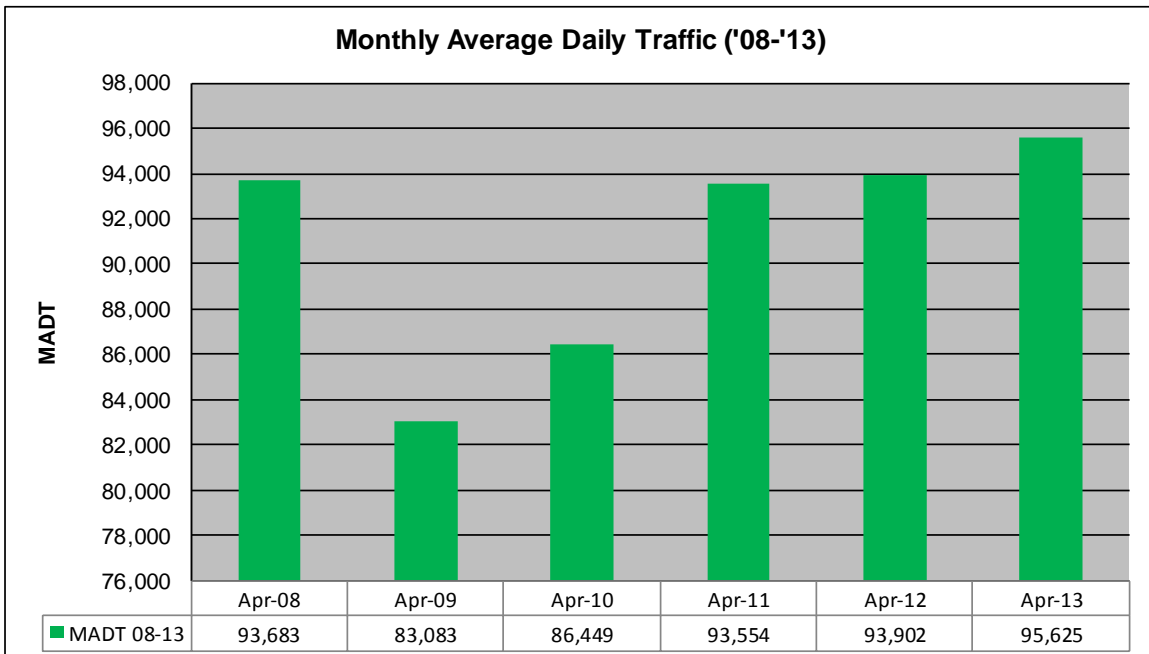

# MONTHLY REPORT, STATION NO. 309 (ATR)

Note: Decrease in traffic 2008-2009 due to I-35W bridge collapse and construction on TH 62... Although traffic increased from 2009 to 2010, volumes were lower than expected due to construction on I-35W and TH 62

**Weekday (WD)/Weekend (WE) Monthly Average Daily Traffic**

	Jan	Feb	Mar	Apr	May	Jun	Jul	Aug	Sep	Oct	Nov	Dec
'08 WD	94,200	98,442	97,426	97,708	94,042	96,600	89,430	93,254	92,888	89,642	85,186	79,996
'08 WE	75,852	78,592	81,484	82,492	72,906	77,680	50,226	73,234	74,512	66,652	71,554	63,858
'09 WD	79,420	83,626	86,228	87,228	86,088	85,440	81,630	75,536	82,372	83,980	83,704	78,646
'09 WE	65,954	68,666	73,630	71,472	72,318	69,802	65,898	65,344	70,520	66,558	71,590	69,296
'10 WD	80,314	83,736	88,986	90,184	88,512	91,110	88,276	88,858	88,964	91,878	89,498	86,498
'10 WE	65,512	72,922	76,566	75,508	64,334	74,030	67,466	73,024	75,024	73,546	69,320	61,546
'11 WD	88,724	91,542	94,104	99,192	99,328	103,524	100,430	101,516	99,974	99,858	95,792	95,786
'11 WE	67,784	71,794	78,362	79,268	76,928	82,578	78,590	82,114	80,026	81,762	73,722	75,806
'12 WD	92,882	97,624	100,822	102,040	102,392	105,360	100,084	103,934	101,050	98,834	99,032	93,974
'12 WE	73,406	79,596	81,592	76,054	78,704	83,610	84,858	84,582	81,230	78,700	78,996	75,418
'13 WD	94,380	97,426	97,926	99,764								
'13 WE	73,278	77,124	82,752	84,464								