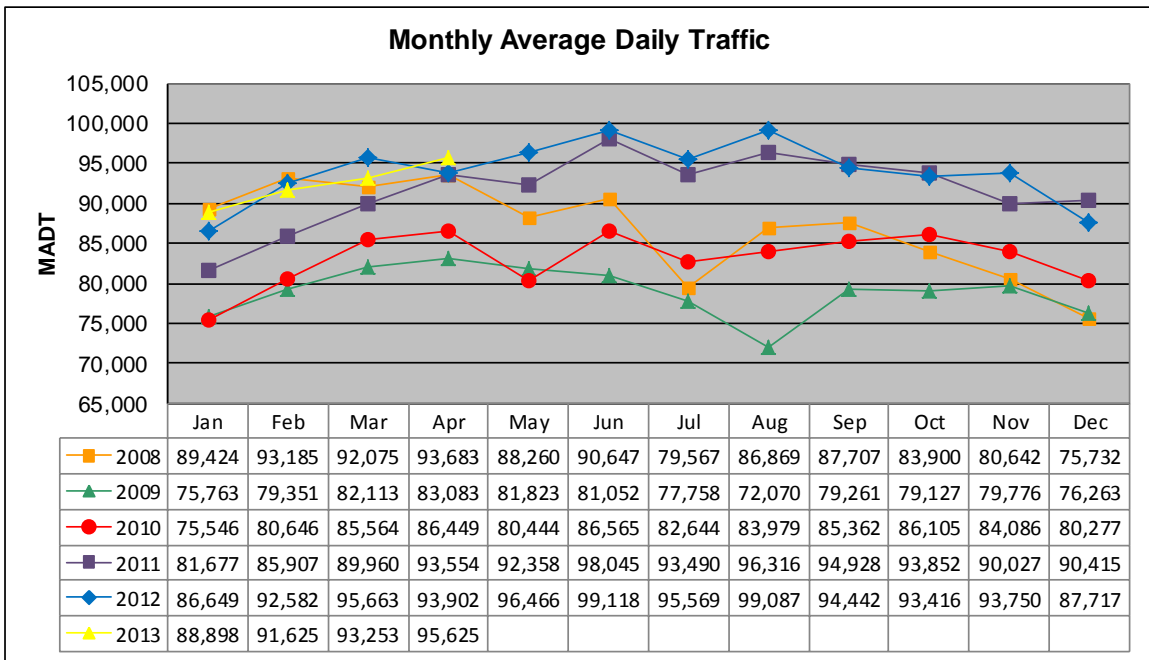

# MONTHLY REPORT, STATION NO. 309 (ATR)

Note: Decrease in traffic 2008-2009 due to I-35W bridge collapse and construction on TH 62... Although traffic increased from 2009 to 2010, volumes were lower than expected due to construction on I-35W and TH 62

**Weekday (WD)/Weekend (WE) Monthly Average Daily Traffic**

	Jan	Feb	Mar	Apr	May	Jun	Jul	Aug	Sep	Oct	Nov	Dec
'08 WD	94,200	98,442	97,426	97,708	94,042	96,600	89,430	93,254	92,888	89,642	85,186	79,996
'08 WE	75,852	78,592	81,484	82,492	72,906	77,680	50,226	73,234	74,512	66,652	71,554	63,858
'09 WD	79,420	83,626	86,228	87,228	86,088	85,440	81,630	75,536	82,372	83,980	83,704	78,646
'09 WE	65,954	68,666	73,630	71,472	72,318	69,802	65,898	65,344	70,520	66,558	71,590	69,296
'10 WD	80,314	83,736	88,986	90,184	88,512	91,110	88,276	88,858	88,964	91,878	89,498	86,498
'10 WE	65,512	72,922	76,566	75,508	64,334	74,030	67,466	73,024	75,024	73,546	69,320	61,546
'11 WD	88,724	91,542	94,104	99,192	99,328	103,524	100,430	101,516	99,974	99,858	95,792	95,786
'11 WE	67,784	71,794	78,362	79,268	76,928	82,578	78,590	82,114	80,026	81,762	73,722	75,806
'12 WD	92,882	97,624	100,822	102,040	102,392	105,360	100,084	103,934	101,050	98,834	99,032	93,974
'12 WE	73,406	79,596	81,592	76,054	78,704	83,610	84,858	84,582	81,230	78,700	78,996	75,418
'13 WD	94,380	97,426	97,926	99,764								
'13 WE	73,278	77,124	82,752	84,464								

Note: 'Weekday' defined as Monday-Friday, 'Weekend' defined as Saturday-Sunday

**Weekday/Weekend Monthly Average Daily Traffic ('08-'13)**

	Apr-08	Apr-09	Apr-10	Apr-11	Apr-12	Apr-13
Weekday	97,708	87,228	90,184	99,192	102,040	99,764
Weekend	82,492	71,472	75,508	79,268	76,054	84,464