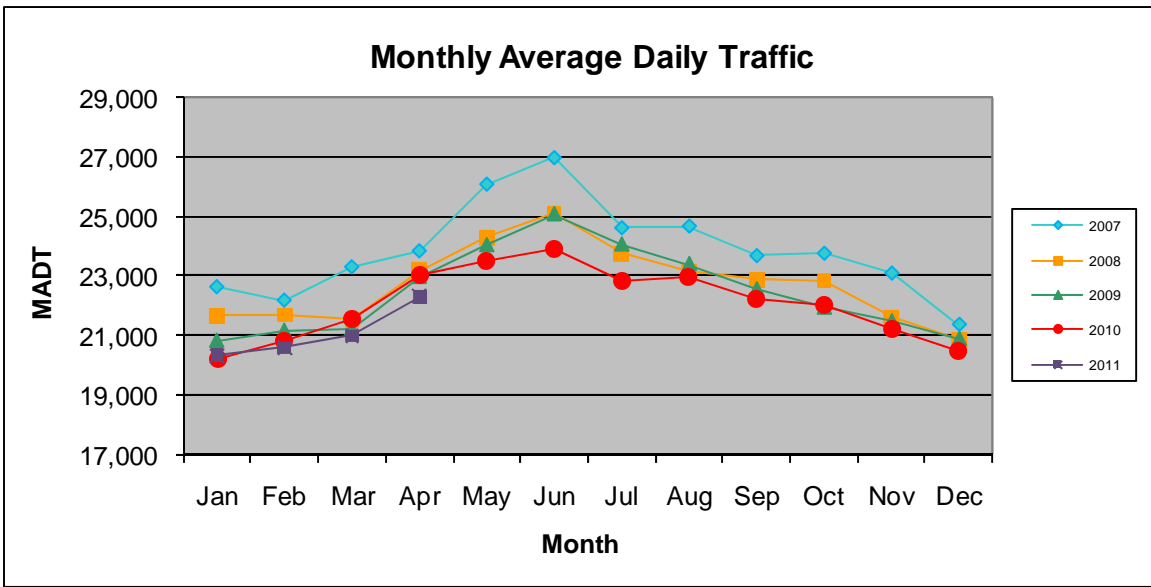

MONTHLY REPORT, STATION NO. 425 (ATR)

APRIL 2011

Station Measurement: VOLUME		
Route: CSAH 32	Route Direction: E/W	Lanes: 4
County: Dakota		Closest City: Eagan
Location: W OF MSAS109 (JOHNNY CAKE RIDGE RD) IN EAGAN		
Ref Post: 004+00.840	True Mile: 4.84	Sequence No. 9896
Volume: 668,869		MADT: 22,296
Weekday MADT: 23,532		Weekend MADT: 19,088

Note: 'Weekday' defined as Monday-Friday, 'Weekend' defined as Saturday-Sunday