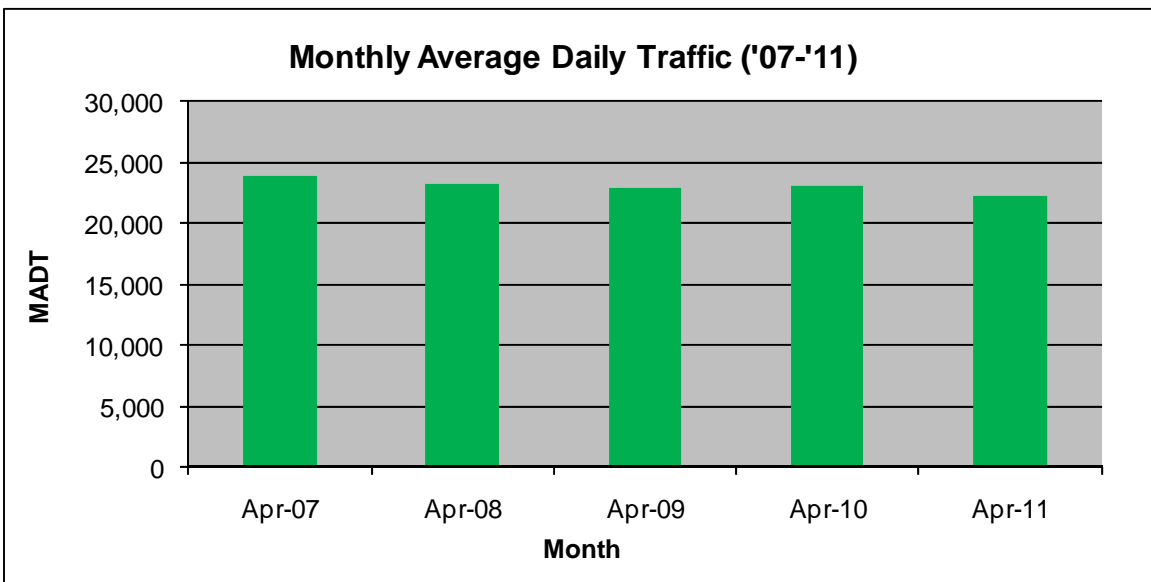

MONTHLY REPORT, STATION NO. 425 (ATR)

APRIL 2011

Station Measurement: VOLUME		
Route: CSAH 32	Route Direction: E/W	Lanes: 4
County: Dakota		Closest City: Eagan
Location: W OF MSAS109 (JOHNNY CAKE RIDGE RD) IN EAGAN		
Ref Post: 004+00.840	True Mile: 4.84	Sequence No. 9896
Volume: 668,869		MADT: 22,296
Weekday MADT: 23,532		Weekend MADT: 19,088

Note: 'Weekday' defined as Monday-Friday, 'Weekend' defined as Saturday-Sunday