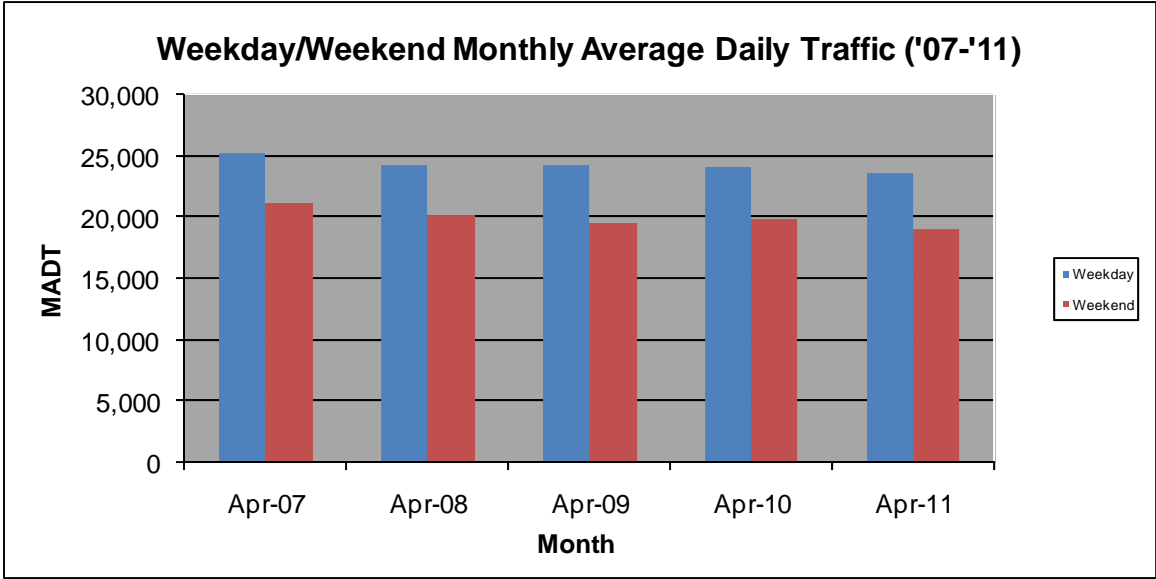

MONTHLY REPORT, STATION NO. 425 (ATR)

APRIL 2011

Station Measurement: VOLUME		
Route: CSAH 32	Route Direction: E/W	Lanes: 4
County: Dakota		Closest City: Eagan
Location: W OF MSAS109 (JOHNNY CAKE RIDGE RD) IN EAGAN		
Ref Post: 004+00.840	True Mile: 4.84	Sequence No. 9896
Volume: 668,869		MADT: 22,296
Weekday MADT: 23,532		Weekend MADT: 19,088

Note: 'Weekday' defined as Monday-Friday, 'Weekend' defined as Saturday-Sunday