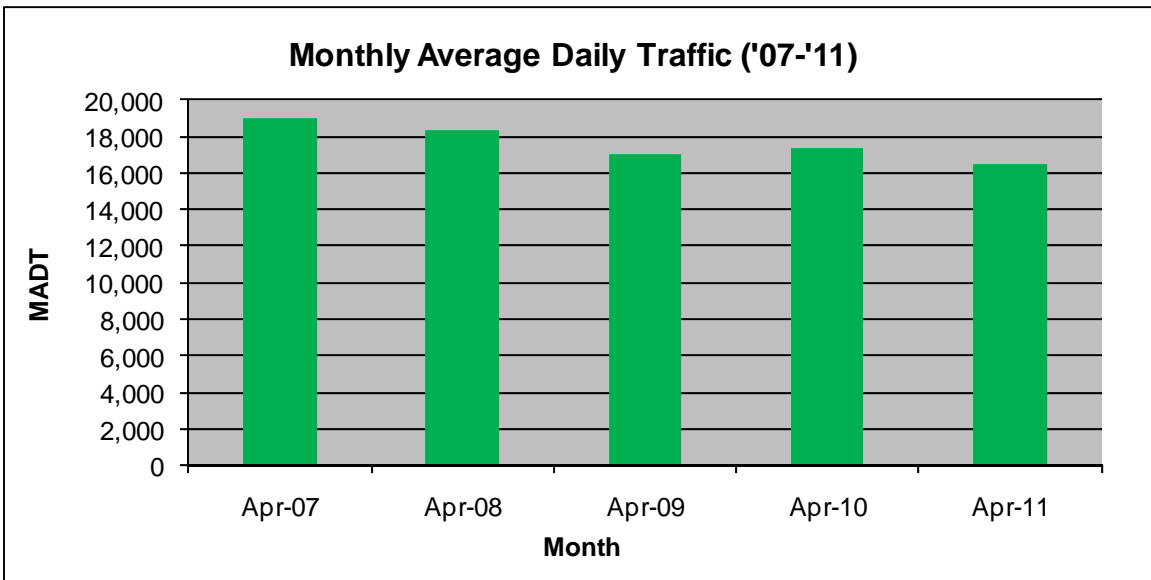

# MONTHLY REPORT, STATION NO. 407 (ATR)

## APRIL 2011

Station Measurement: VOLUME		
Route: CSAH 15	Route Direction: E/W	Lanes: 2
County: Hennepin		Closest City: Orono
Location: NE OF SPATES AVE IN ORONO		
Ref Post: 010+00.900	True Mile: 10.9	Sequence No. 9885
<b>Volume: 494,401</b>		<b>MADT: 13,326</b>
<b>Weekday MADT: 17,736</b>		<b>Weekend MADT: 13,326</b>

Note: Decrease in traffic July to September 2008 due to construction on TH 12

Note: 'Weekday' defined as Monday-Friday, 'Weekend' defined as Saturday-Sunday