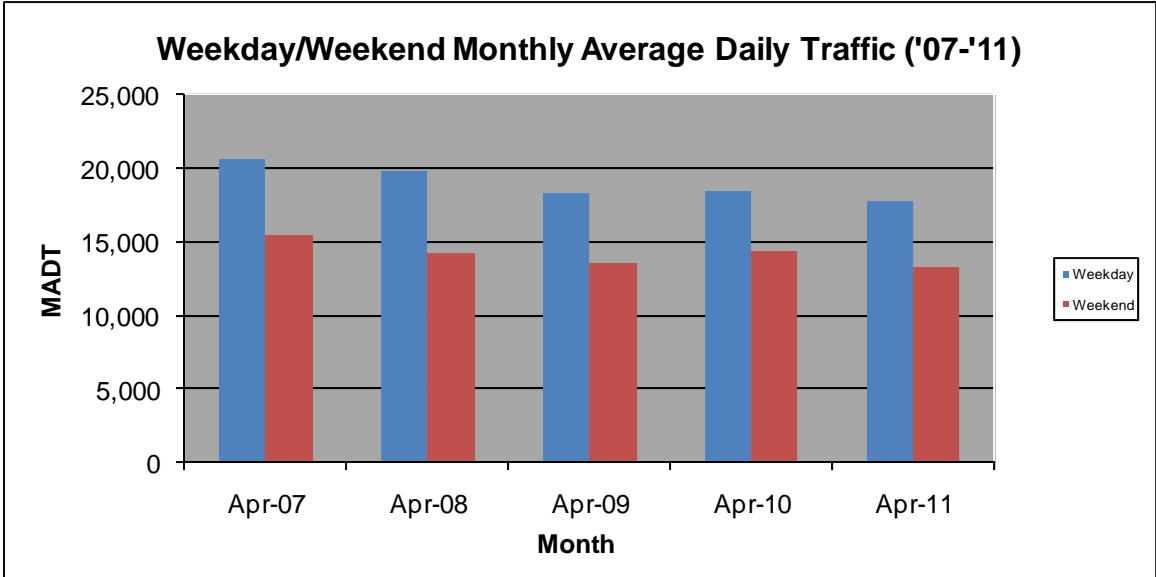

## APRIL 2011

Station Measurement: VOLUME		
Route: CSAH 15	Route Direction: E/W	Lanes: 2
County: Hennepin		Closest City: Orono
Location: NE OF SPATES AVE IN ORONO		
Ref Post: 010+00.900	True Mile: 10.9	Sequence No. 9885
<b>Volume: 494,401</b>		<b>MADT: 13,326</b>
<b>Weekday MADT: 17,736</b>		<b>Weekend MADT: 13,326</b>

Note: Decrease in traffic July to September 2008 due to construction on TH 12

Note: 'Weekday' defined as Monday-Friday, 'Weekend' defined as Saturday-Sunday