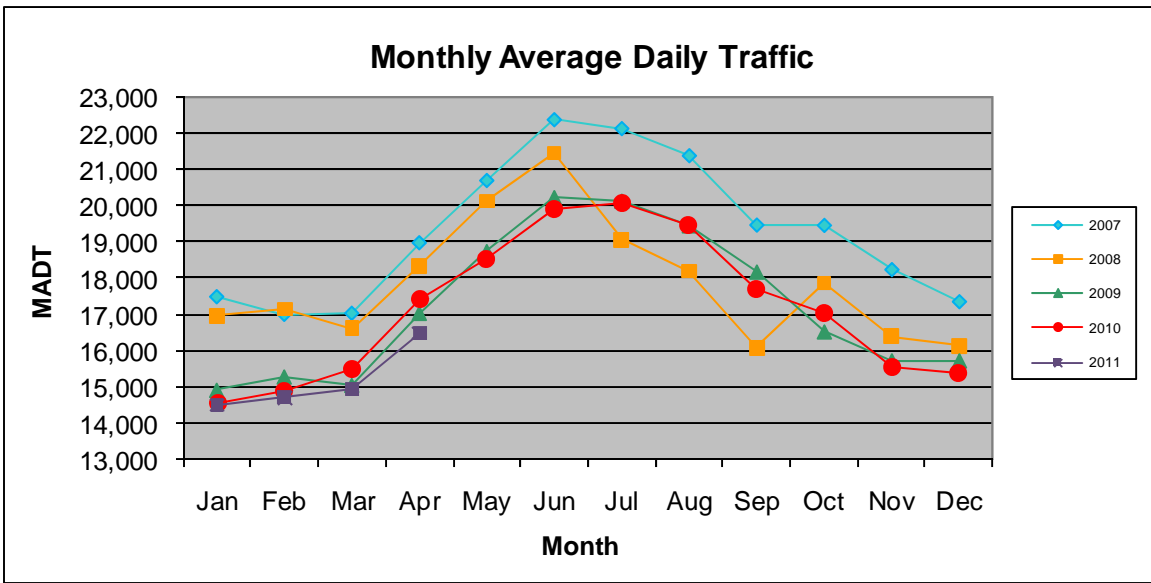

# MONTHLY REPORT, STATION NO. 407 (ATR)

## APRIL 2011

Station Measurement: VOLUME		
Route: CSAH 15	Route Direction: E/W	Lanes: 2
County: Hennepin		Closest City: Orono
Location: NE OF SPATES AVE IN ORONO		
Ref Post: 010+00.900	True Mile: 10.9	Sequence No. 9885
<b>Volume: 494,401</b>		<b>MADT: 13,326</b>
<b>Weekday MADT: 17,736</b>		<b>Weekend MADT: 13,326</b>

Note: Decrease in traffic July to September 2008 due to construction on TH 12

Note: 'Weekday' defined as Monday-Friday, 'Weekend' defined as Saturday-Sunday