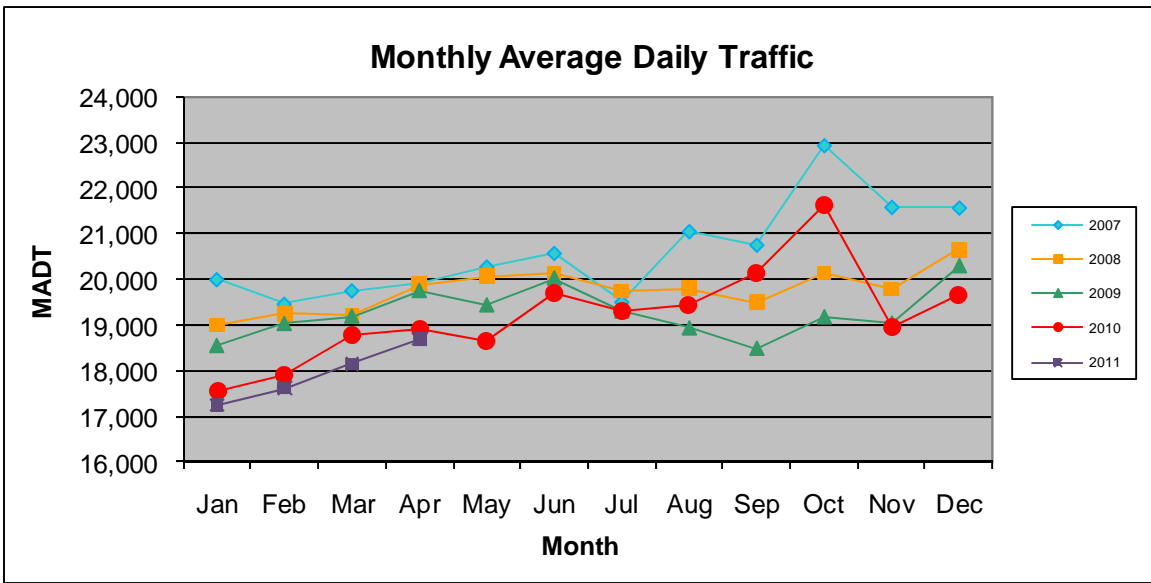

MONTHLY REPORT, STATION NO. 402 (ATR)

APRIL 2011

Station Measurement: VOLUME		
Route: CSAH 31	Route Direction: N/S	Lanes: 4
County: Hennepin		Closest City: Edina
Location: S OF MSAS145 (W 70TH ST) IN EDINA		
Ref Post: 001+00.100	True Mile: 1.1	Sequence No. 9881
Volume: 560,912		MADT: 18,697
Weekday MADT: 19,758		Weekend MADT: 15,710

Note: Increase in traffic September/October 2010 due to construction on I-35W

Note: 'Weekday' defined as Monday-Friday, 'Weekend' defined as Saturday-Sunday