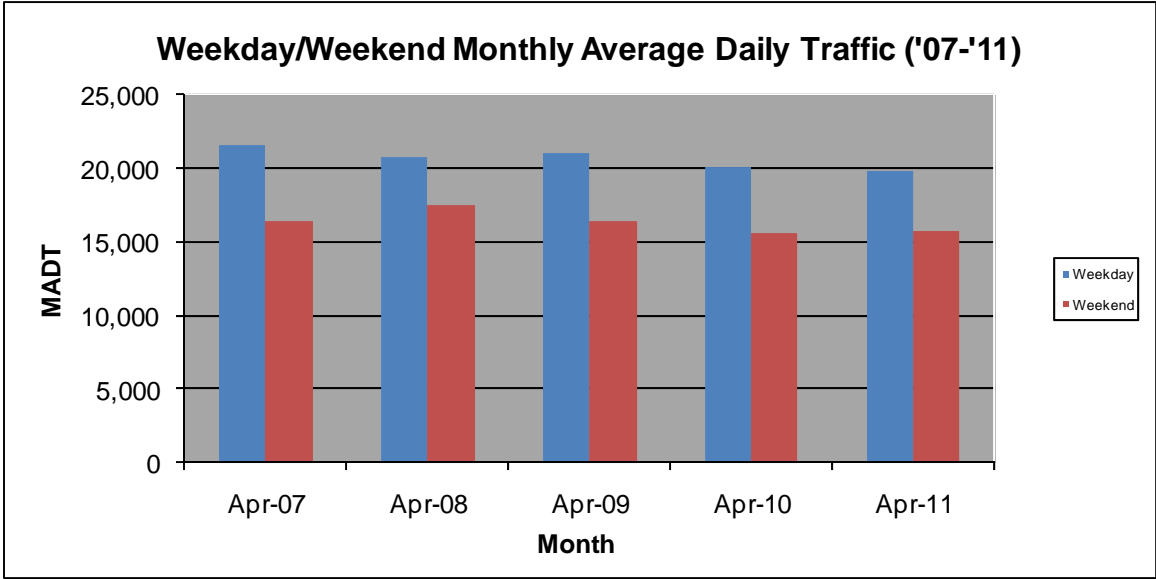

MONTHLY REPORT, STATION NO. 402 (ATR)

APRIL 2011

Station Measurement: VOLUME		
Route: CSAH 31	Route Direction: N/S	Lanes: 4
County: Hennepin		Closest City: Edina
Location: S OF MSAS145 (W 70TH ST) IN EDINA		
Ref Post: 001+00.100	True Mile: 1.1	Sequence No. 9881
Volume: 560,912		MADT: 18,697
Weekday MADT: 19,758		Weekend MADT: 15,710

Note: Increase in traffic September/October 2010 due to construction on I-35W

Note: 'Weekday' defined as Monday-Friday, 'Weekend' defined as Saturday-Sunday