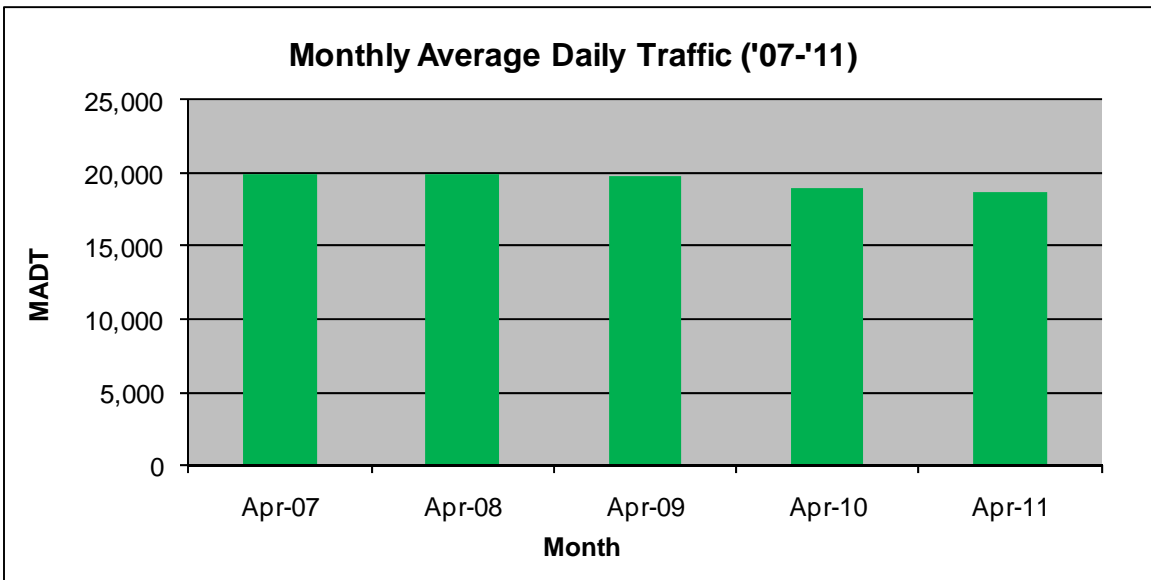

MONTHLY REPORT, STATION NO. 402 (ATR)

APRIL 2011

Station Measurement: VOLUME		
Route: CSAH 31	Route Direction: N/S	Lanes: 4
County: Hennepin		Closest City: Edina
Location: S OF MSAS145 (W 70TH ST) IN EDINA		
Ref Post: 001+00.100	True Mile: 1.1	Sequence No. 9881
Volume: 560,912		MADT: 18,697
Weekday MADT: 19,758		Weekend MADT: 15,710

Note: Increase in traffic September/October 2010 due to construction on I-35W

Note: 'Weekday' defined as Monday-Friday, 'Weekend' defined as Saturday-Sunday