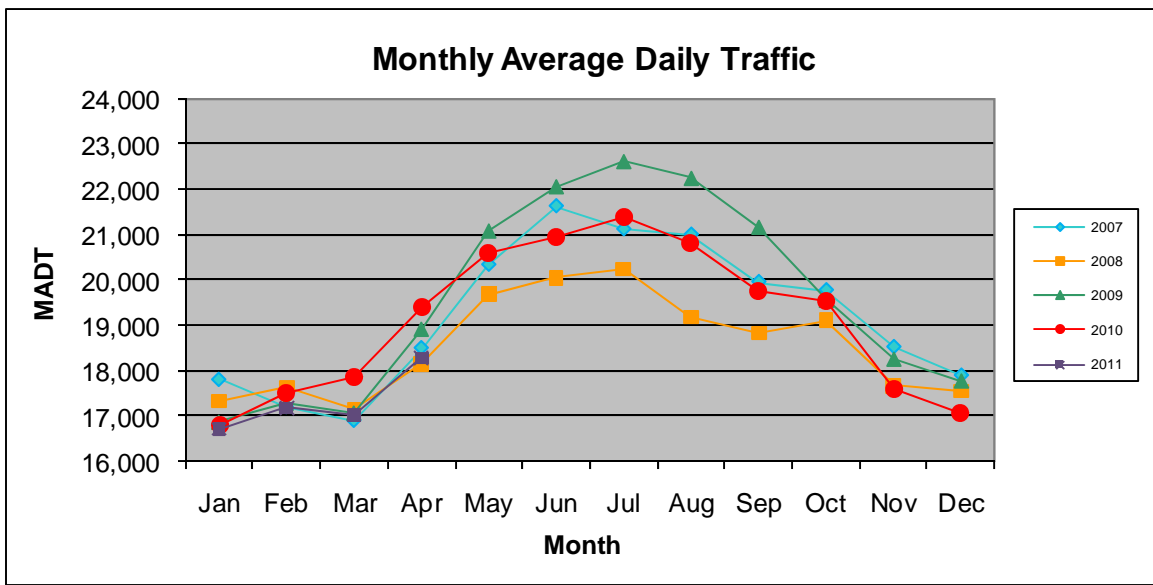

MONTHLY REPORT, STATION NO. 388 (ATR)

APRIL 2011

Station Measurement: VOLUME/SPEED/CLASS		
Route: TH 8	Route Direction: N/S	Lanes: 2
County: Chisago		Closest City: Forest Lake
Location: E OF MSAS121 (GREENWAY RD), N OF FOREST LAKE		
Ref Post: 002+00.330	True Mile: 2.282	Sequence No. 6783
Volume: 548,341		MADT: 18,278
Weekday MADT: 19,254		Weekend MADT: 15,730

Note: Decrease in traffic August 2008 due to construction on TH 8

Note: 'Weekday' defined as Monday-Friday, 'Weekend' defined as Saturday-Sunday