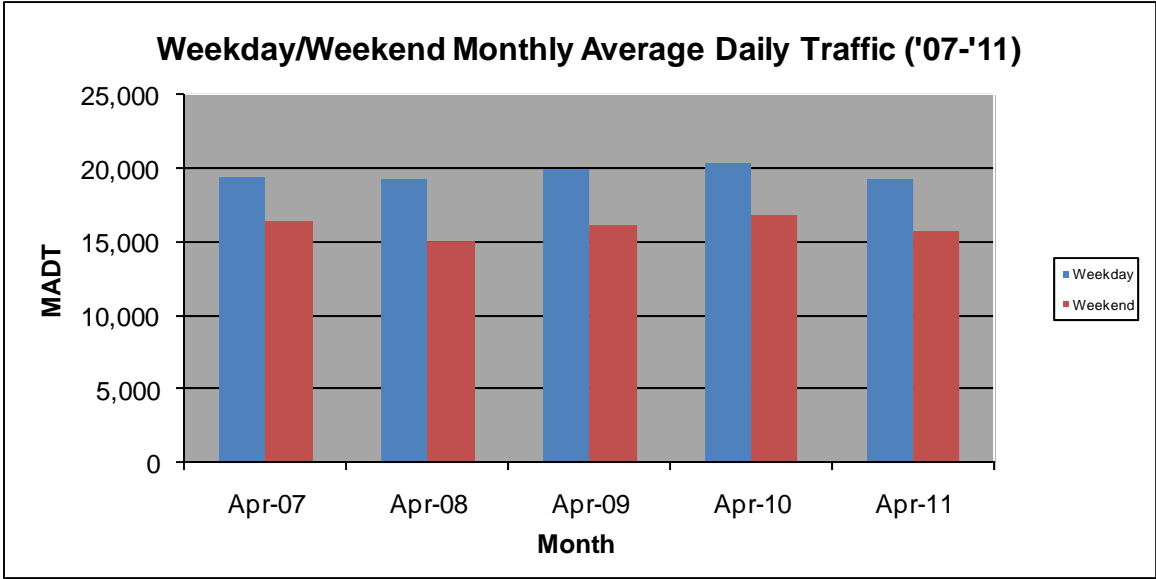

Note: Decrease in traffic August 2008 due to construction on TH 8

Note: 'Weekday' defined as Monday-Friday, 'Weekend' defined as Saturday-Sunday