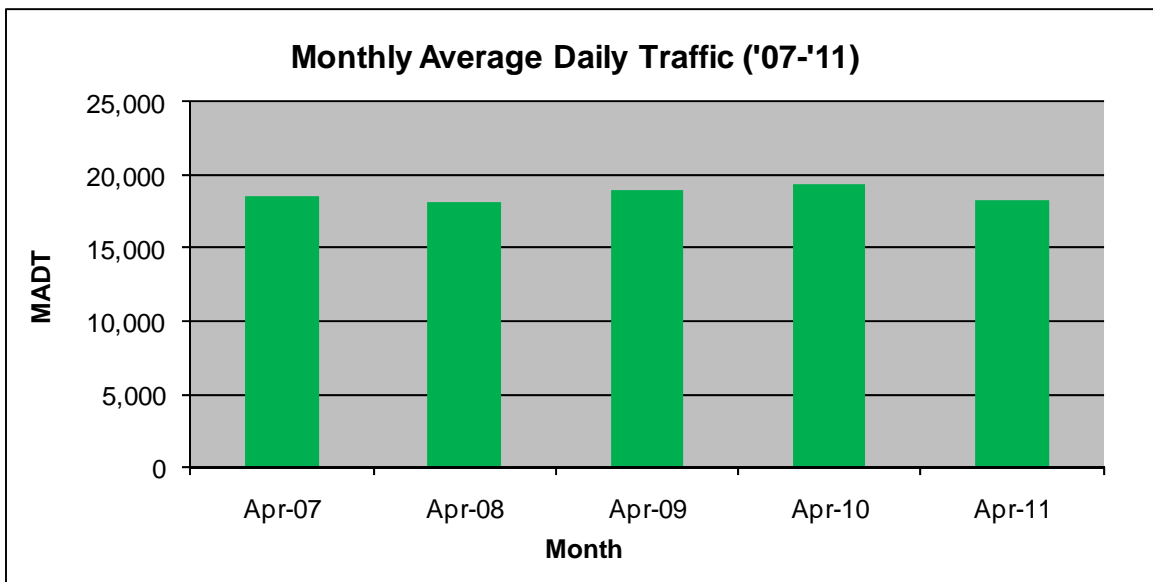

MONTHLY REPORT, STATION NO. 388 (ATR)

APRIL 2011

Station Measurement: VOLUME/SPEED/CLASS		
Route: TH 8	Route Direction: N/S	Lanes: 2
County: Chisago		Closest City: Forest Lake
Location: E OF MSAS121 (GREENWAY RD), N OF FOREST LAKE		
Ref Post: 002+00.330	True Mile: 2.282	Sequence No. 6783
Volume: 548,341		MADT: 18,278
Weekday MADT: 19,254		Weekend MADT: 15,730

Note: Decrease in traffic August 2008 due to construction on TH 8

Note: 'Weekday' defined as Monday-Friday, 'Weekend' defined as Saturday-Sunday