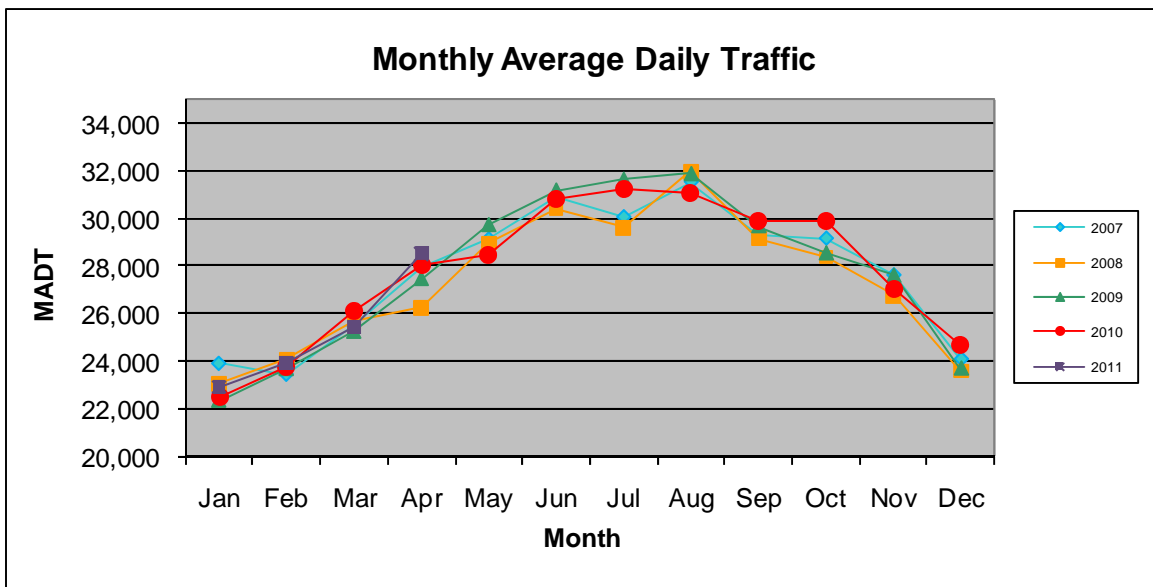

MONTHLY REPORT, STATION NO. 382 (ATR)

APRIL 2011

Station Measurement: VOLUME/SPEED/CLASS		
Route: TH 52	Route Direction: N/S	Lanes: 4
County: Dakota	Closest City: Coates	
Location: N OF 180TH ST E, S OF COATES		
Ref Post: 111+00.966	True Mile: 112.328	Sequence No. 9871
Volume: 855,390		MADT: 28,513
Weekday MADT: 28,770		Weekend MADT: 27,444

Note: 'Weekday' defined as Monday-Friday, 'Weekend' defined as Saturday-Sunday