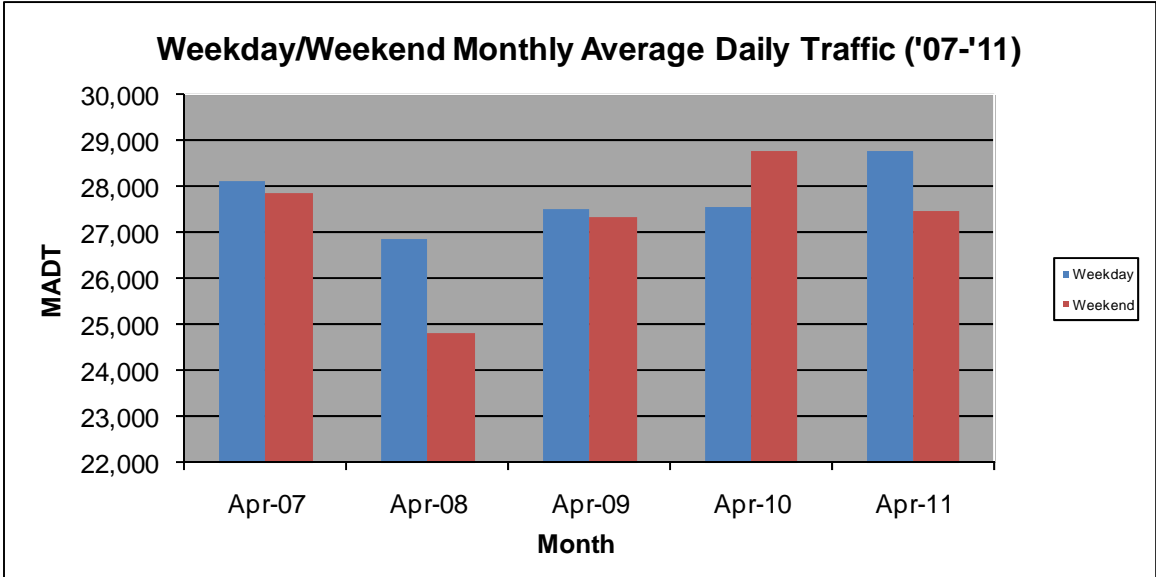

MONTHLY REPORT, STATION NO. 382 (ATR)

APRIL 2011

Station Measurement: VOLUME/SPEED/CLASS		
Route: TH 52	Route Direction: N/S	Lanes: 4
County: Dakota	Closest City: Coates	
Location: N OF 180TH ST E, S OF COATES		
Ref Post: 111+00.966	True Mile: 112.328	Sequence No. 9871
Volume: 855,390		MADT: 28,513
Weekday MADT: 28,770		Weekend MADT: 27,444

Note: 'Weekday' defined as Monday-Friday, 'Weekend' defined as Saturday-Sunday