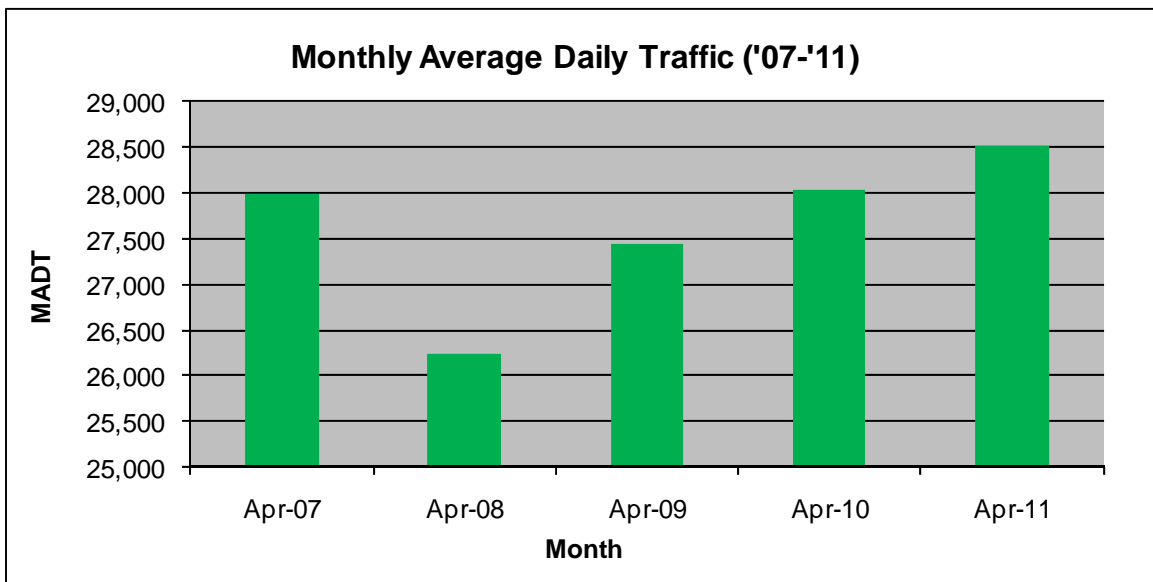

MONTHLY REPORT, STATION NO. 382 (ATR)

APRIL 2011

Station Measurement: VOLUME/SPEED/CLASS		
Route: TH 52	Route Direction: N/S	Lanes: 4
County: Dakota	Closest City: Coates	
Location: N OF 180TH ST E, S OF COATES		
Ref Post: 111+00.966	True Mile: 112.328	Sequence No. 9871
Volume: 855,390		MADT: 28,513
Weekday MADT: 28,770		Weekend MADT: 27,444

Note: 'Weekday' defined as Monday-Friday, 'Weekend' defined as Saturday-Sunday