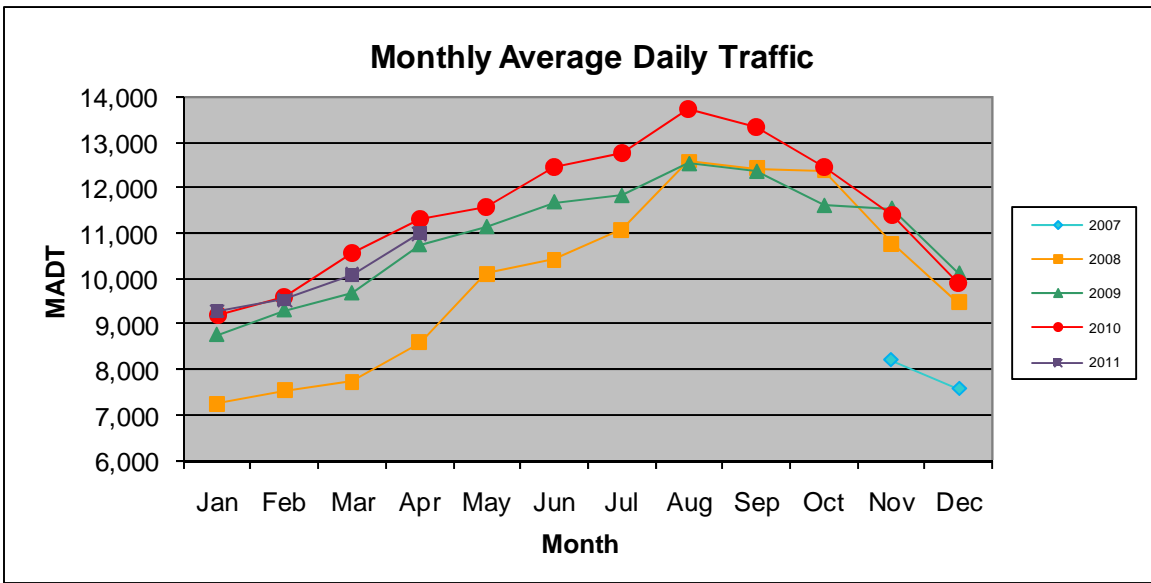

MONTHLY REPORT, STATION NO. 381 (ATR)

APRIL 2011

Station Measurement: VOLUME/SPEED/CLASS		
Route: TH 212	Route Direction: E/W	Lanes: 2
County: Carver	Closest City: Cologne	
Location: 1.7 MI W OF CSAH51, W OF COLOGNE		
Ref Post: 133+00.500	True Mile: 133.195	Sequence No. 9870
Volume: 329,572		MADT: 10,986
Weekday MADT: 11,620		Weekend MADT: 9,372

Note: No data January to October 2007 due to sensors destroyed by construction... Increased traffic beginning August 2008 due to new TH 212 being opened

Note: 'Weekday' defined as Monday-Friday, 'Weekend' defined as Saturday-Sunday