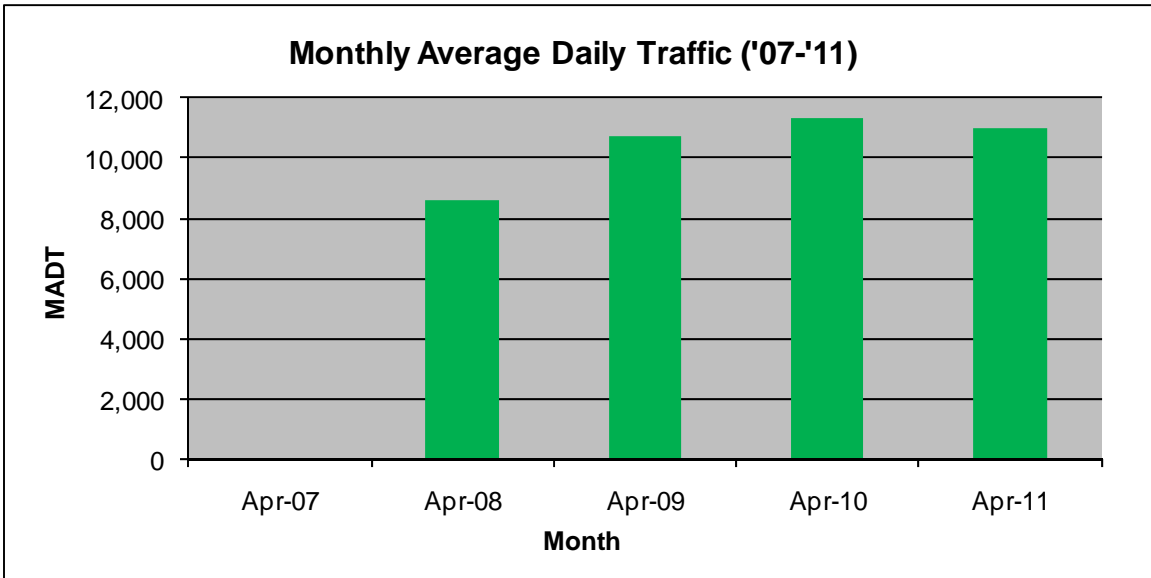

MONTHLY REPORT, STATION NO. 381 (ATR)

APRIL 2011

Station Measurement: VOLUME/SPEED/CLASS		
Route: TH 212	Route Direction: E/W	Lanes: 2
County: Carver	Closest City: Cologne	
Location: 1.7 MI W OF CSAH51, W OF COLOGNE		
Ref Post: 133+00.500	True Mile: 133.195	Sequence No. 9870
Volume: 329,572		MADT: 10,986
Weekday MADT: 11,620		Weekend MADT: 9,372

Note: No data January to October 2007 due to sensors destroyed by construction... Increased traffic beginning August 2008 due to new TH 212 being opened

Note: 'Weekday' defined as Monday-Friday, 'Weekend' defined as Saturday-Sunday