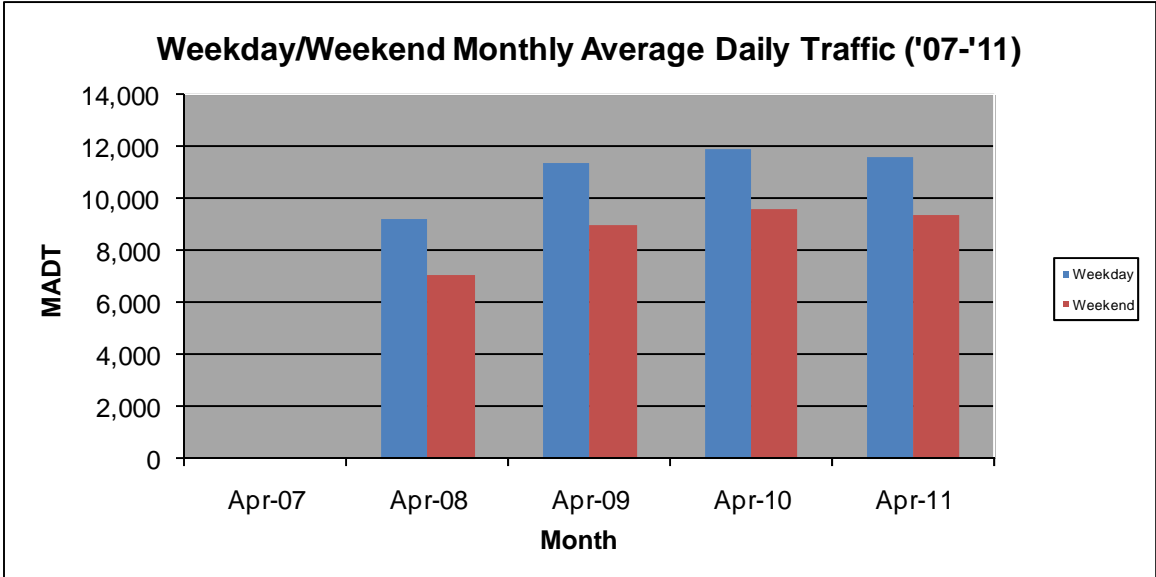

MONTHLY REPORT, STATION NO. 381 (ATR)

APRIL 2011

Station Measurement: VOLUME/SPEED/CLASS		
Route: TH 212	Route Direction: E/W	Lanes: 2
County: Carver	Closest City: Cologne	
Location: 1.7 MI W OF CSAH51, W OF COLOGNE		
Ref Post: 133+00.500	True Mile: 133.195	Sequence No. 9870
Volume: 329,572		MADT: 10,986
Weekday MADT: 11,620		Weekend MADT: 9,372

Note: No data January to October 2007 due to sensors destroyed by construction... Increased traffic beginning August 2008 due to new TH 212 being opened

Note: 'Weekday' defined as Monday-Friday, 'Weekend' defined as Saturday-Sunday