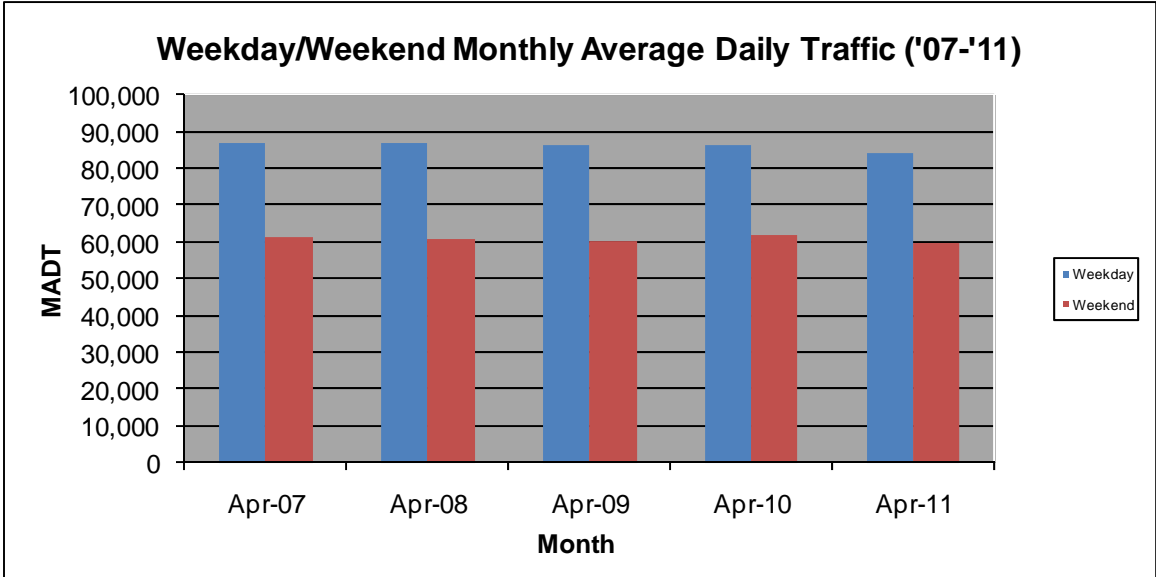

MONTHLY REPORT, STATION NO. 336 (ATR)

APRIL 2011

Station Measurement: VOLUME		
Route: I-35E	Route Direction: N/S	Lanes: 6
County: Dakota		Closest City: Eagan
Location: N OF MSAS102 (DEERWOOD DR) IN EAGAN		
Ref Post: 095+00.422	True Mile: 95.48	Sequence No. 9854
Volume: 2,313,200		MADT: 77,107
Weekday MADT: 84,294		Weekend MADT: 59,352

Note: 'Weekday' defined as Monday-Friday, 'Weekend' defined as Saturday-Sunday