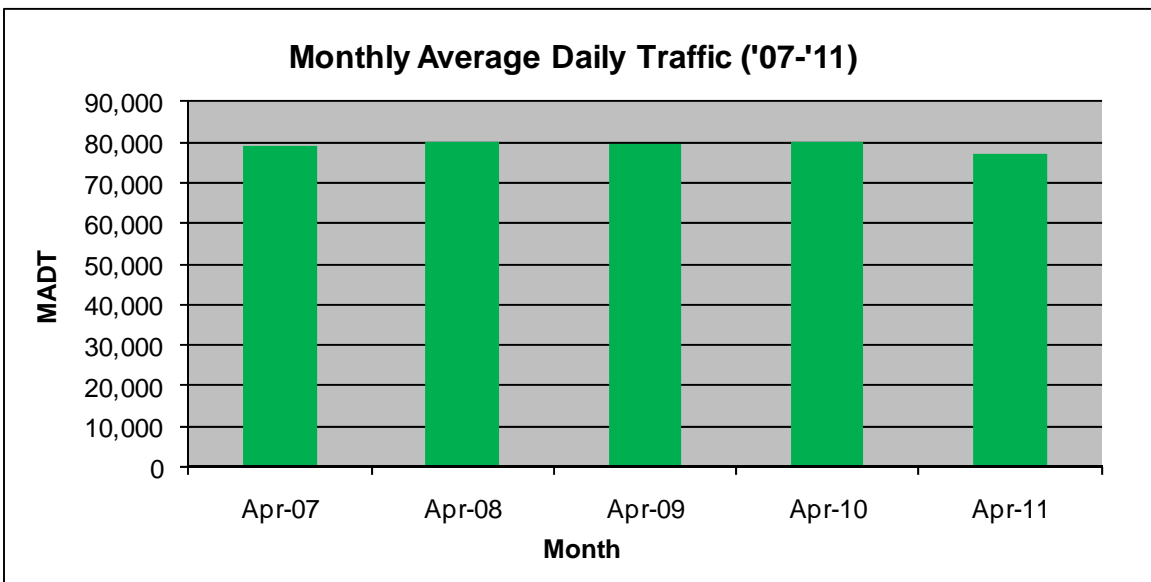

MONTHLY REPORT, STATION NO. 336 (ATR)

APRIL 2011

Station Measurement: VOLUME		
Route: I-35E	Route Direction: N/S	Lanes: 6
County: Dakota		Closest City: Eagan
Location: N OF MSAS102 (DEERWOOD DR) IN EAGAN		
Ref Post: 095+00.422	True Mile: 95.48	Sequence No. 9854
Volume: 2,313,200		MADT: 77,107
Weekday MADT: 84,294		Weekend MADT: 59,352

Note: 'Weekday' defined as Monday-Friday, 'Weekend' defined as Saturday-Sunday