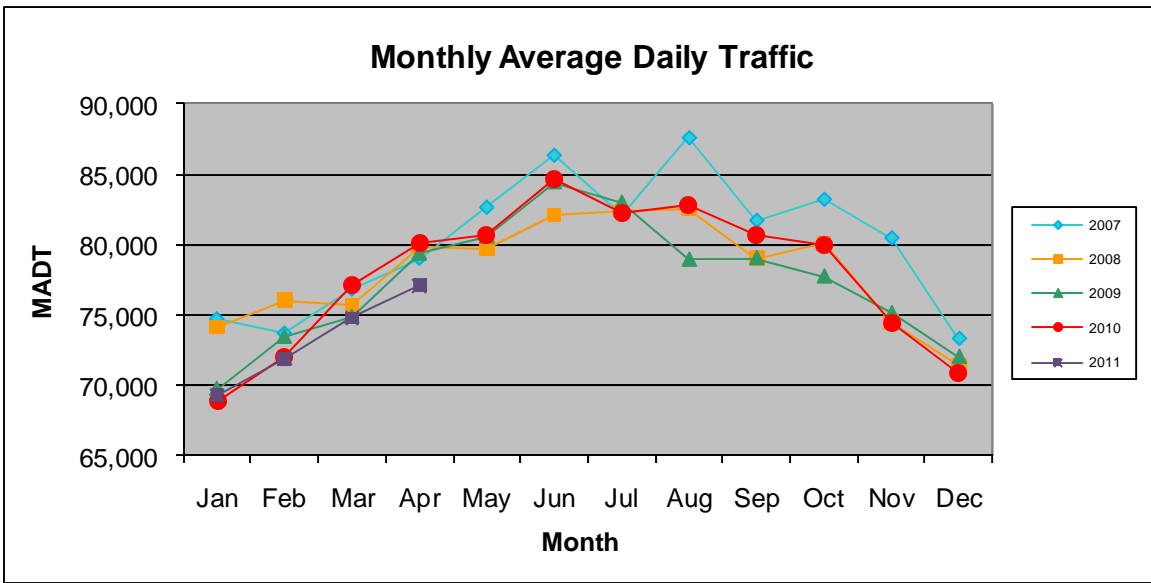

MONTHLY REPORT, STATION NO. 336 (ATR)

APRIL 2011

Station Measurement: VOLUME		
Route: I-35E	Route Direction: N/S	Lanes: 6
County: Dakota		Closest City: Eagan
Location: N OF MSAS102 (DEERWOOD DR) IN EAGAN		
Ref Post: 095+00.422	True Mile: 95.48	Sequence No. 9854
Volume: 2,313,200		MADT: 77,107
Weekday MADT: 84,294		Weekend MADT: 59,352

Note: 'Weekday' defined as Monday-Friday, 'Weekend' defined as Saturday-Sunday