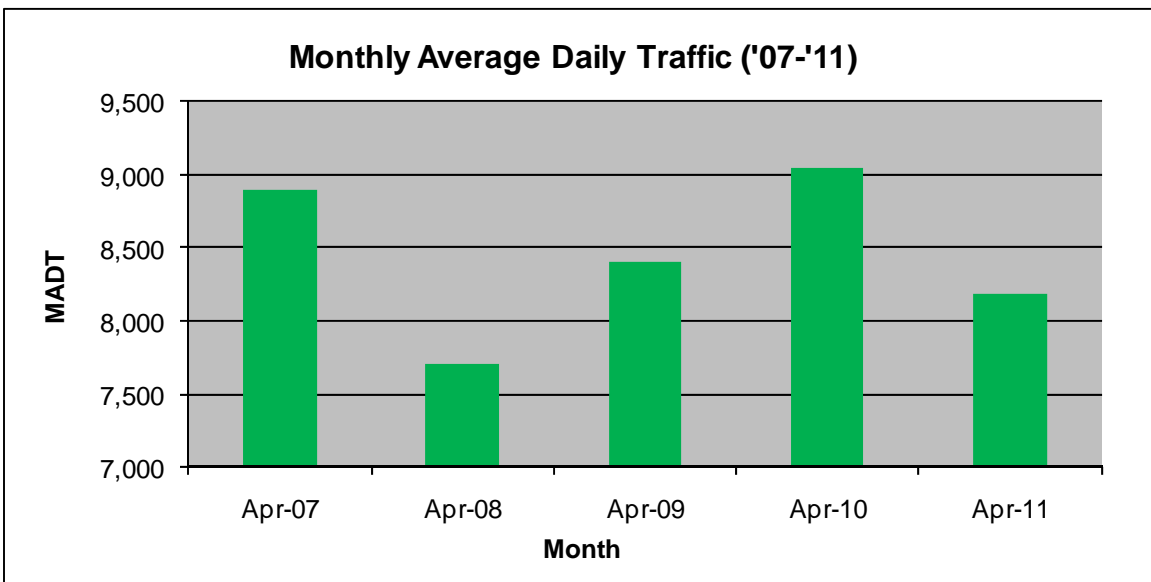

Note: 'Weekday' defined as Monday-Friday, 'Weekend' defined as Saturday-Sunday