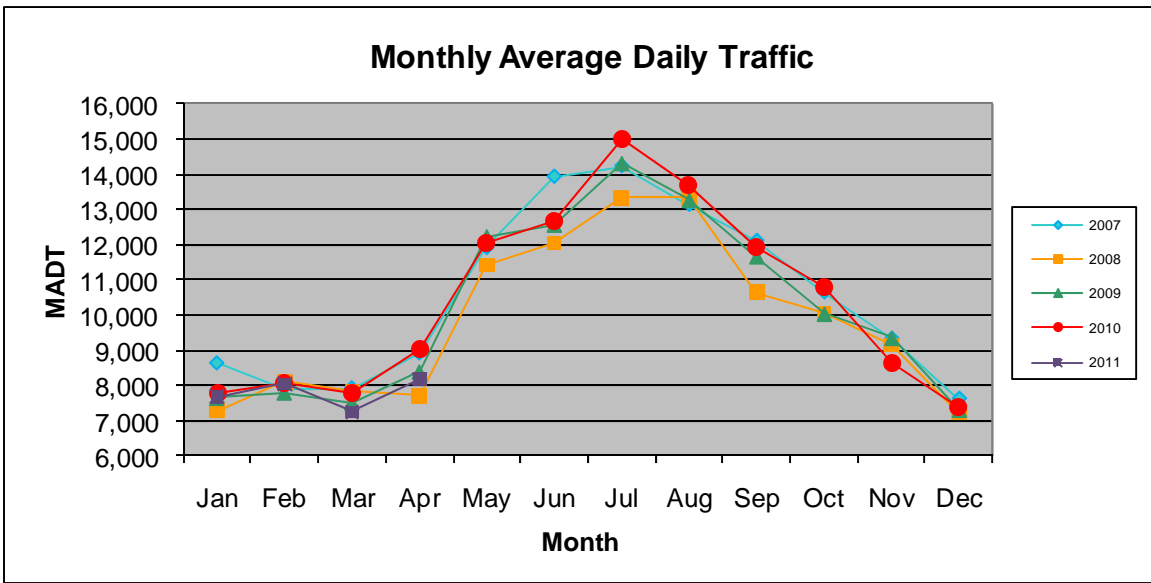

Note: 'Weekday' defined as Monday-Friday, 'Weekend' defined as Saturday-Sunday