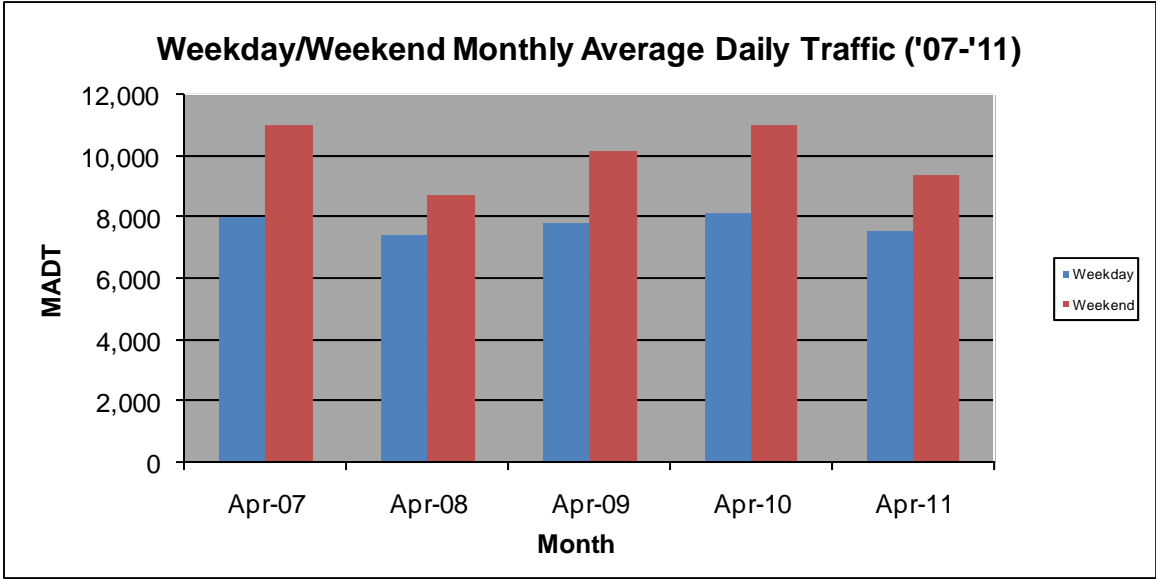

Note: 'Weekday' defined as Monday-Friday, 'Weekend' defined as Saturday-Sunday