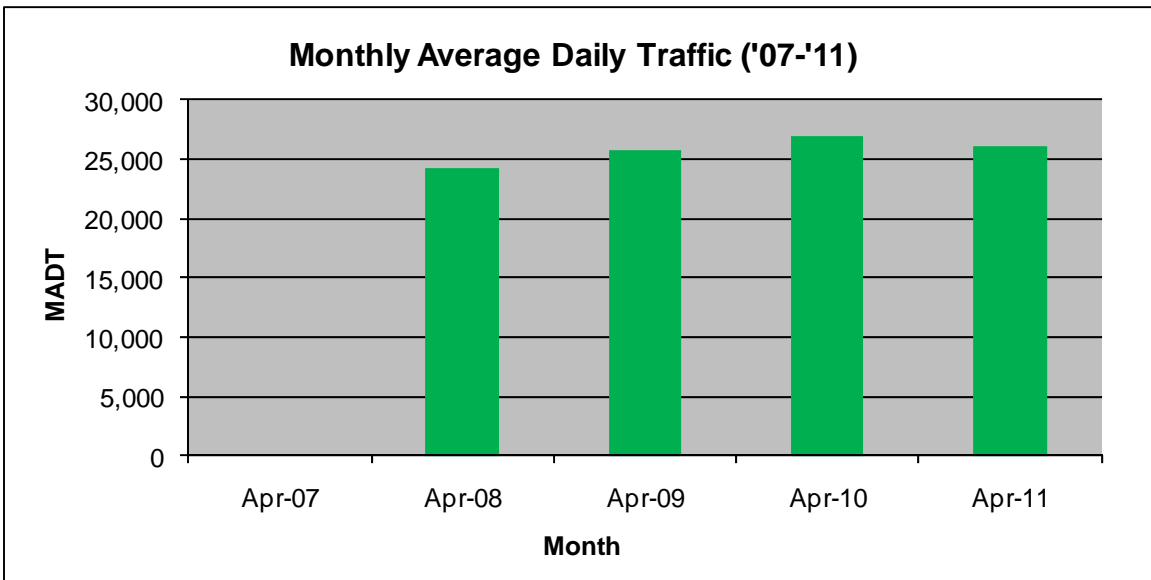

MONTHLY REPORT, STATION NO. 188 (ATR)

APRIL 2011

Station Measurement: VOLUME/SPEED/CLASS		
Route: TH 52	Route Direction: N/S	Lanes: 4
County: Olmsted	Closest City: Oronoco	
Location: .25 MI N OF CSAH12 (100TH ST NW), S OF ORONOCO		
Ref Post: 066+00.000	True Mile: 65.344	Sequence No. 6770
Volume: 784,647		MADT: 26,155
Weekday MADT: 26,060		Weekend MADT: 25,878

Note: No data for 2007... Currently reports data from weigh-in-motion station #32 installed in 2008

Note: 'Weekday' defined as Monday-Friday, 'Weekend' defined as Saturday-Sunday