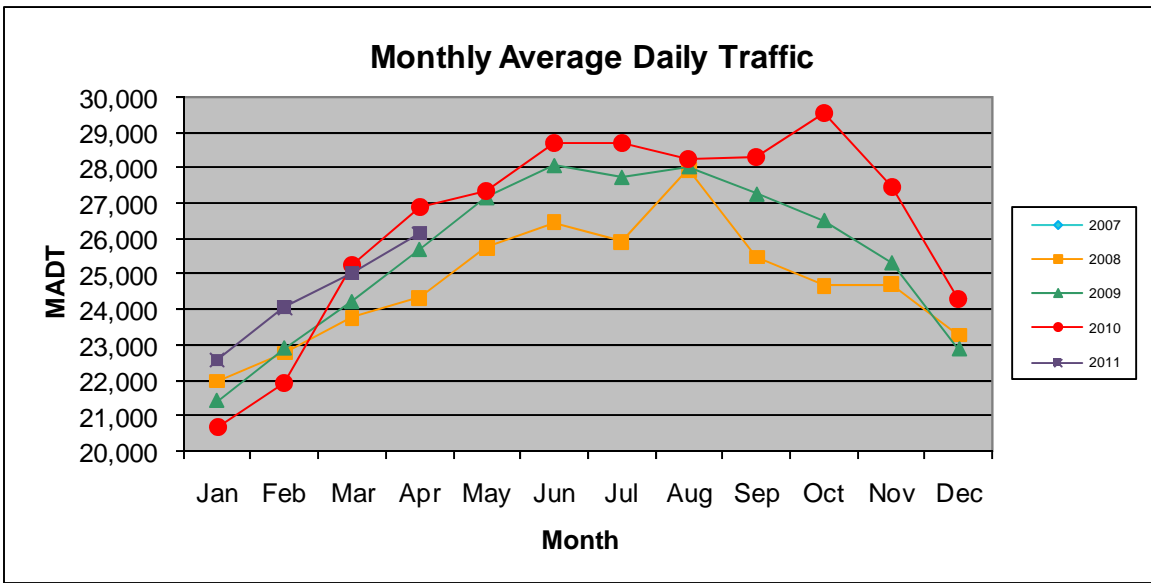

MONTHLY REPORT, STATION NO. 188 (ATR)

APRIL 2011

Station Measurement: VOLUME/SPEED/CLASS		
Route: TH 52	Route Direction: N/S	Lanes: 4
County: Olmsted	Closest City: Oronoco	
Location: .25 MI N OF CSAH12 (100TH ST NW), S OF ORONOCO		
Ref Post: 066+00.000	True Mile: 65.344	Sequence No. 6770
Volume: 784,647		MADT: 26,155
Weekday MADT: 26,060		Weekend MADT: 25,878

Note: No data for 2007... Currently reports data from weigh-in-motion station #32 installed in 2008

Note: 'Weekday' defined as Monday-Friday, 'Weekend' defined as Saturday-Sunday