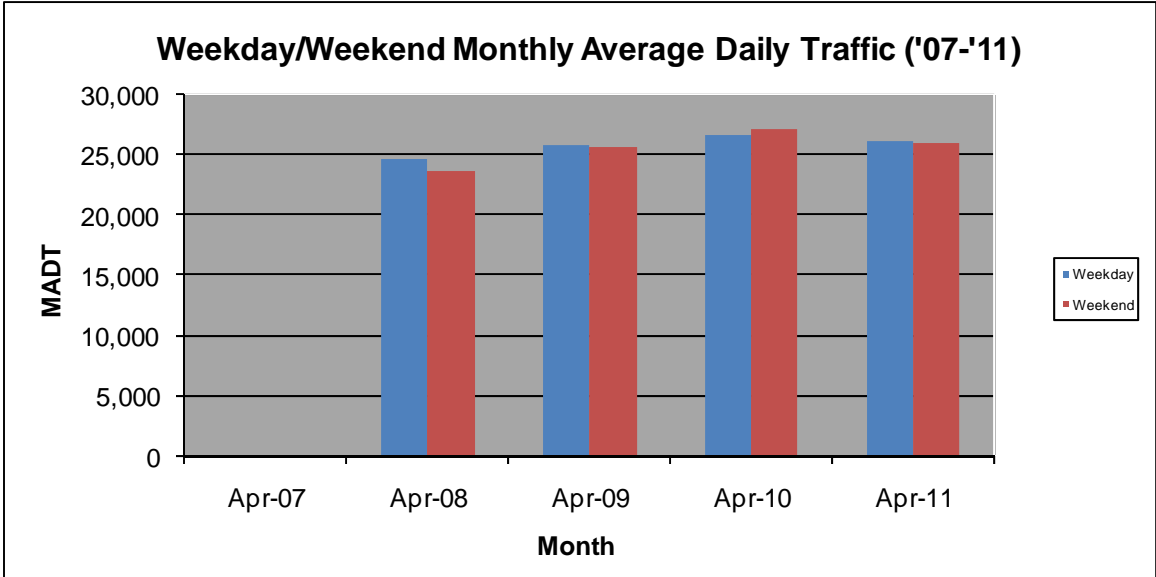

MONTHLY REPORT, STATION NO. 188 (ATR)

APRIL 2011

Station Measurement: VOLUME/SPEED/CLASS		
Route: TH 52	Route Direction: N/S	Lanes: 4
County: Olmsted	Closest City: Oronoco	
Location: .25 MI N OF CSAH12 (100TH ST NW), S OF ORONOCO		
Ref Post: 066+00.000	True Mile: 65.344	Sequence No. 6770
Volume: 784,647		MADT: 26,155
Weekday MADT: 26,060		Weekend MADT: 25,878

Note: No data for 2007... Currently reports data from weigh-in-motion station #32 installed in 2008

Note: 'Weekday' defined as Monday-Friday, 'Weekend' defined as Saturday-Sunday