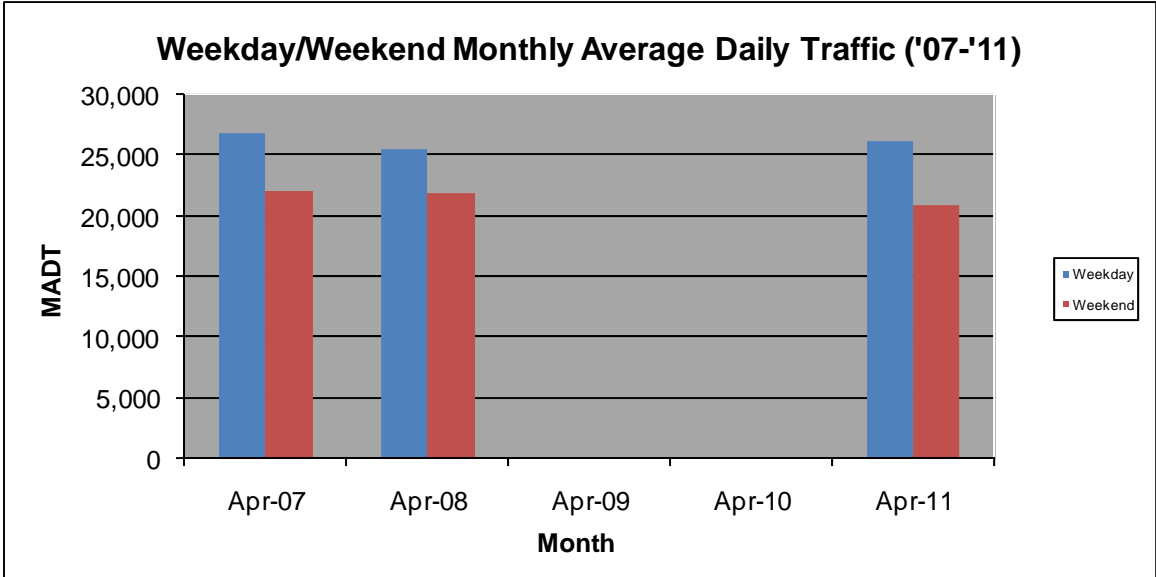

Note: 'Weekday' defined as Monday-Friday, 'Weekend' defined as Saturday-Sunday