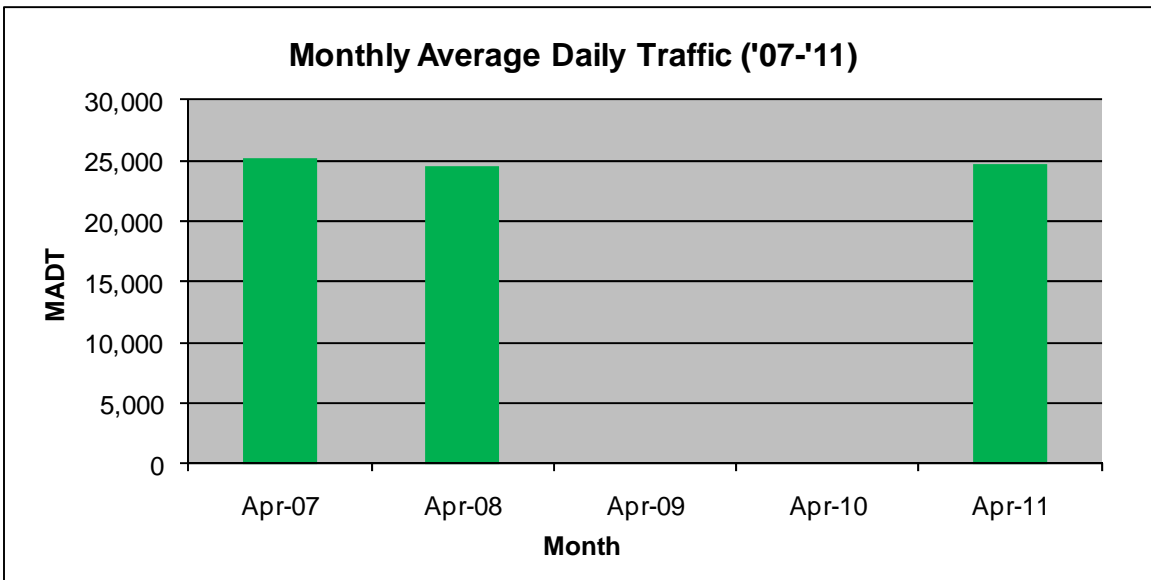

# MONTHLY REPORT, STATION NO. 110 (ATR)

## APRIL 2011

Station Measurement: VOLUME		
Route: TH 53	Route Direction: N/S	Lanes: 4
County: St Louis	Closest City: Duluth	
Location: SE OF CSAH6 (MAPLE GROVE RD) IN DULUTH		
Ref Post: 005+00.000	True Mile: 6.129	Sequence No. 9827
<b>Volume: 742,623</b>		<b>MADT: 24,754</b>
<b>Weekday MADT: 26,078</b>		<b>Weekend MADT: 20,822</b>

Note: No data January 2009 to date; sensors destroyed by construction

Note: 'Weekday' defined as Monday-Friday, 'Weekend' defined as Saturday-Sunday