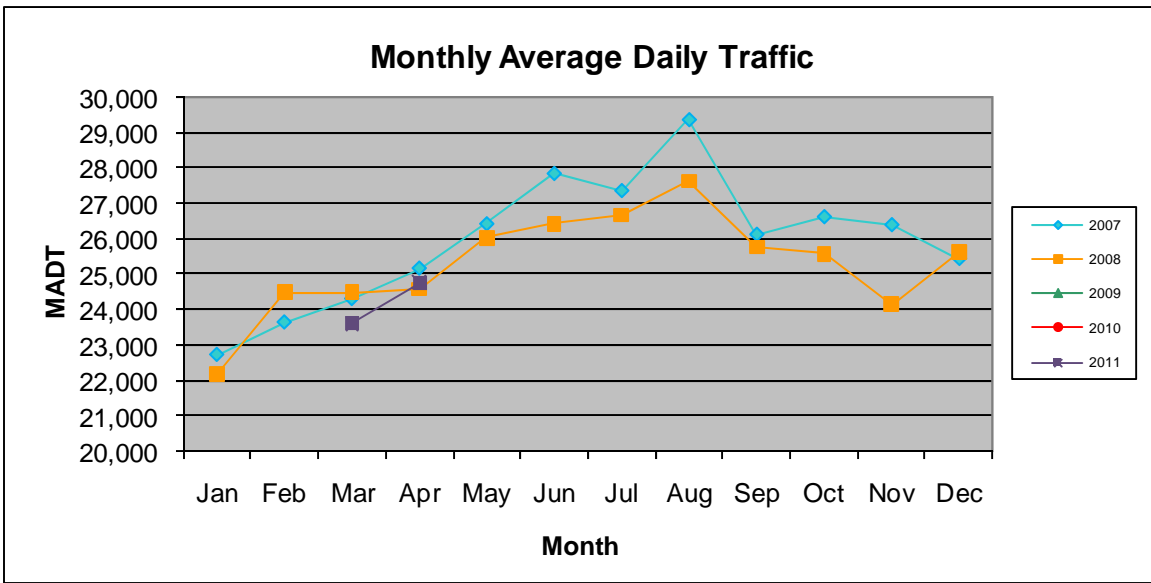

# MONTHLY REPORT, STATION NO. 110 (ATR)

## APRIL 2011

Station Measurement: VOLUME		
Route: TH 53	Route Direction: N/S	Lanes: 4
County: St Louis	Closest City: Duluth	
Location: SE OF CSAH6 (MAPLE GROVE RD) IN DULUTH		
Ref Post: 005+00.000	True Mile: 6.129	Sequence No. 9827
<b>Volume: 742,623</b>		<b>MADT: 24,754</b>
<b>Weekday MADT: 26,078</b>		<b>Weekend MADT: 20,822</b>

Note: No data January 2009 to date; sensors destroyed by construction

Note: 'Weekday' defined as Monday-Friday, 'Weekend' defined as Saturday-Sunday