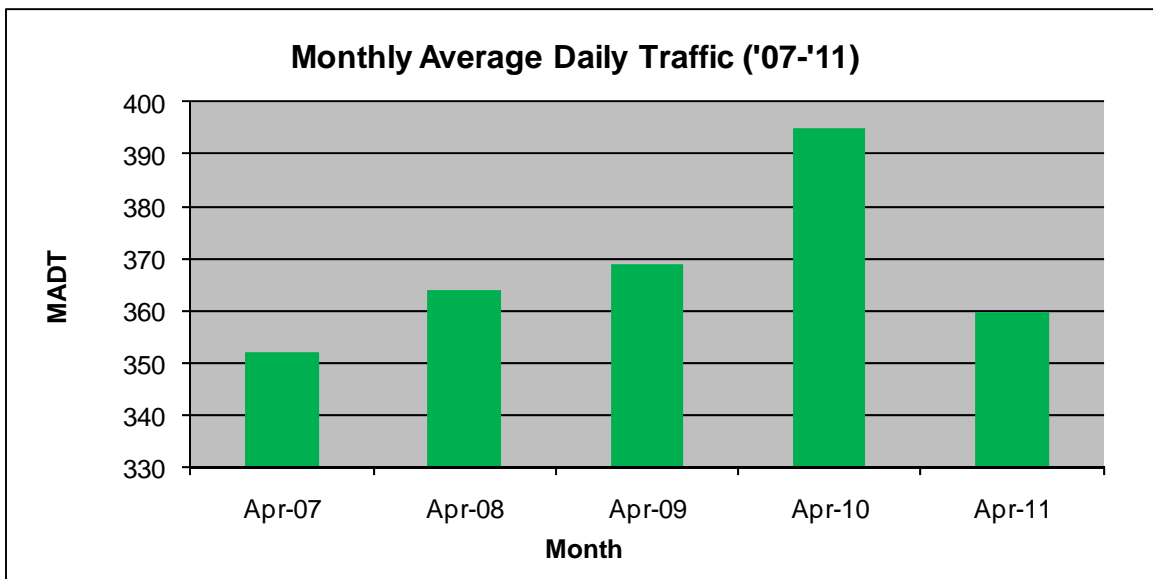

MONTHLY REPORT, STATION NO. 101 (ATR)

APRIL 2011

Station Measurement: VOLUME/SPEED/CLASS		
Route: I-535	Route Direction: N/S	Lanes: 4
County: St Louis	Closest City: Duluth	
Location: SW OF MSAS149 (GARFIELD AVE) IN DULUTH		
Ref Post: 000+00.900	True Mile: 0.8	Sequence No. 9823
Volume: 889,544		MADT: 29,651
Weekday MADT: 32,540		Weekend MADT: 22,378

Note: Decrease in traffic June/July 2008 due to bridge work and May to October 2010 due to construction on I-35

Note: 'Weekday' defined as Monday-Friday, 'Weekend' defined as Saturday-Sunday