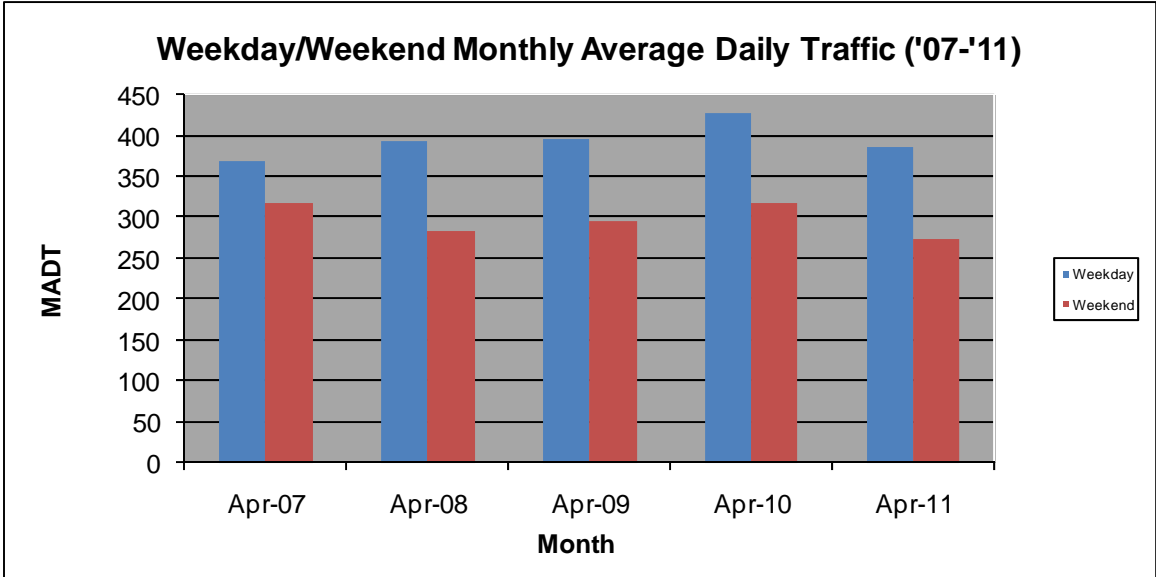

MONTHLY REPORT, STATION NO. 101 (ATR)

APRIL 2011

Station Measurement: VOLUME/SPEED/CLASS		
Route: I-535	Route Direction: N/S	Lanes: 4
County: St Louis	Closest City: Duluth	
Location: SW OF MSAS149 (GARFIELD AVE) IN DULUTH		
Ref Post: 000+00.900	True Mile: 0.8	Sequence No. 9823
Volume: 889,544		MADT: 29,651
Weekday MADT: 32,540		Weekend MADT: 22,378

Note: Decrease in traffic June/July 2008 due to bridge work and May to October 2010 due to construction on I-35

Note: 'Weekday' defined as Monday-Friday, 'Weekend' defined as Saturday-Sunday