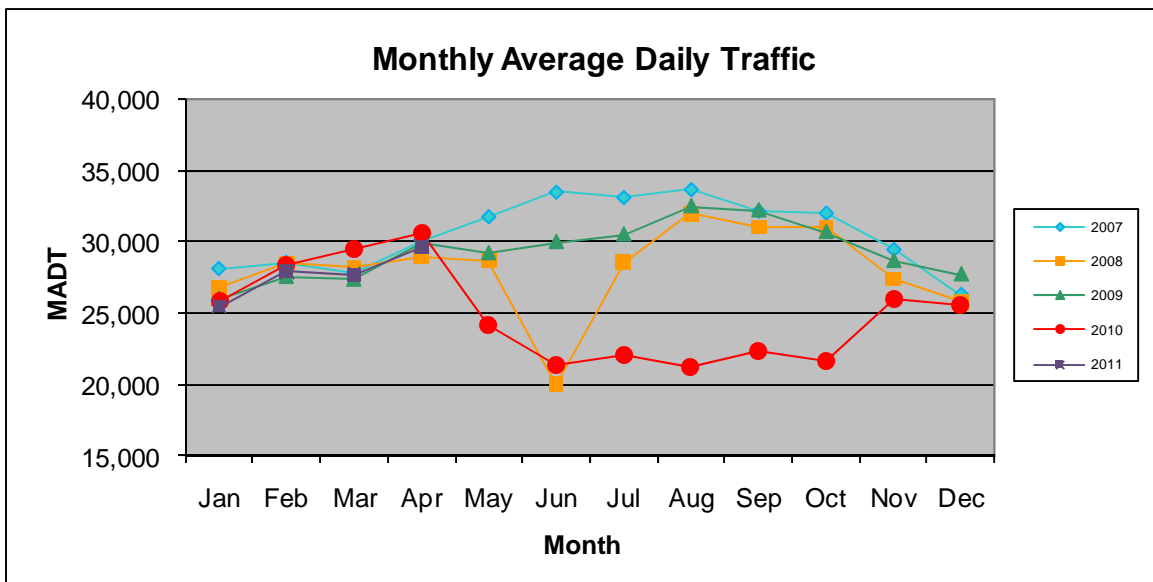

MONTHLY REPORT, STATION NO. 101 (ATR)

APRIL 2011

Station Measurement: VOLUME/SPEED/CLASS		
Route: I-535	Route Direction: N/S	Lanes: 4
County: St Louis	Closest City: Duluth	
Location: SW OF MSAS149 (GARFIELD AVE) IN DULUTH		
Ref Post: 000+00.900	True Mile: 0.8	Sequence No. 9823
Volume: 889,544		MADT: 29,651
Weekday MADT: 32,540		Weekend MADT: 22,378

Note: Decrease in traffic June/July 2008 due to bridge work and May to October 2010 due to construction on I-35

Note: 'Weekday' defined as Monday-Friday, 'Weekend' defined as Saturday-Sunday