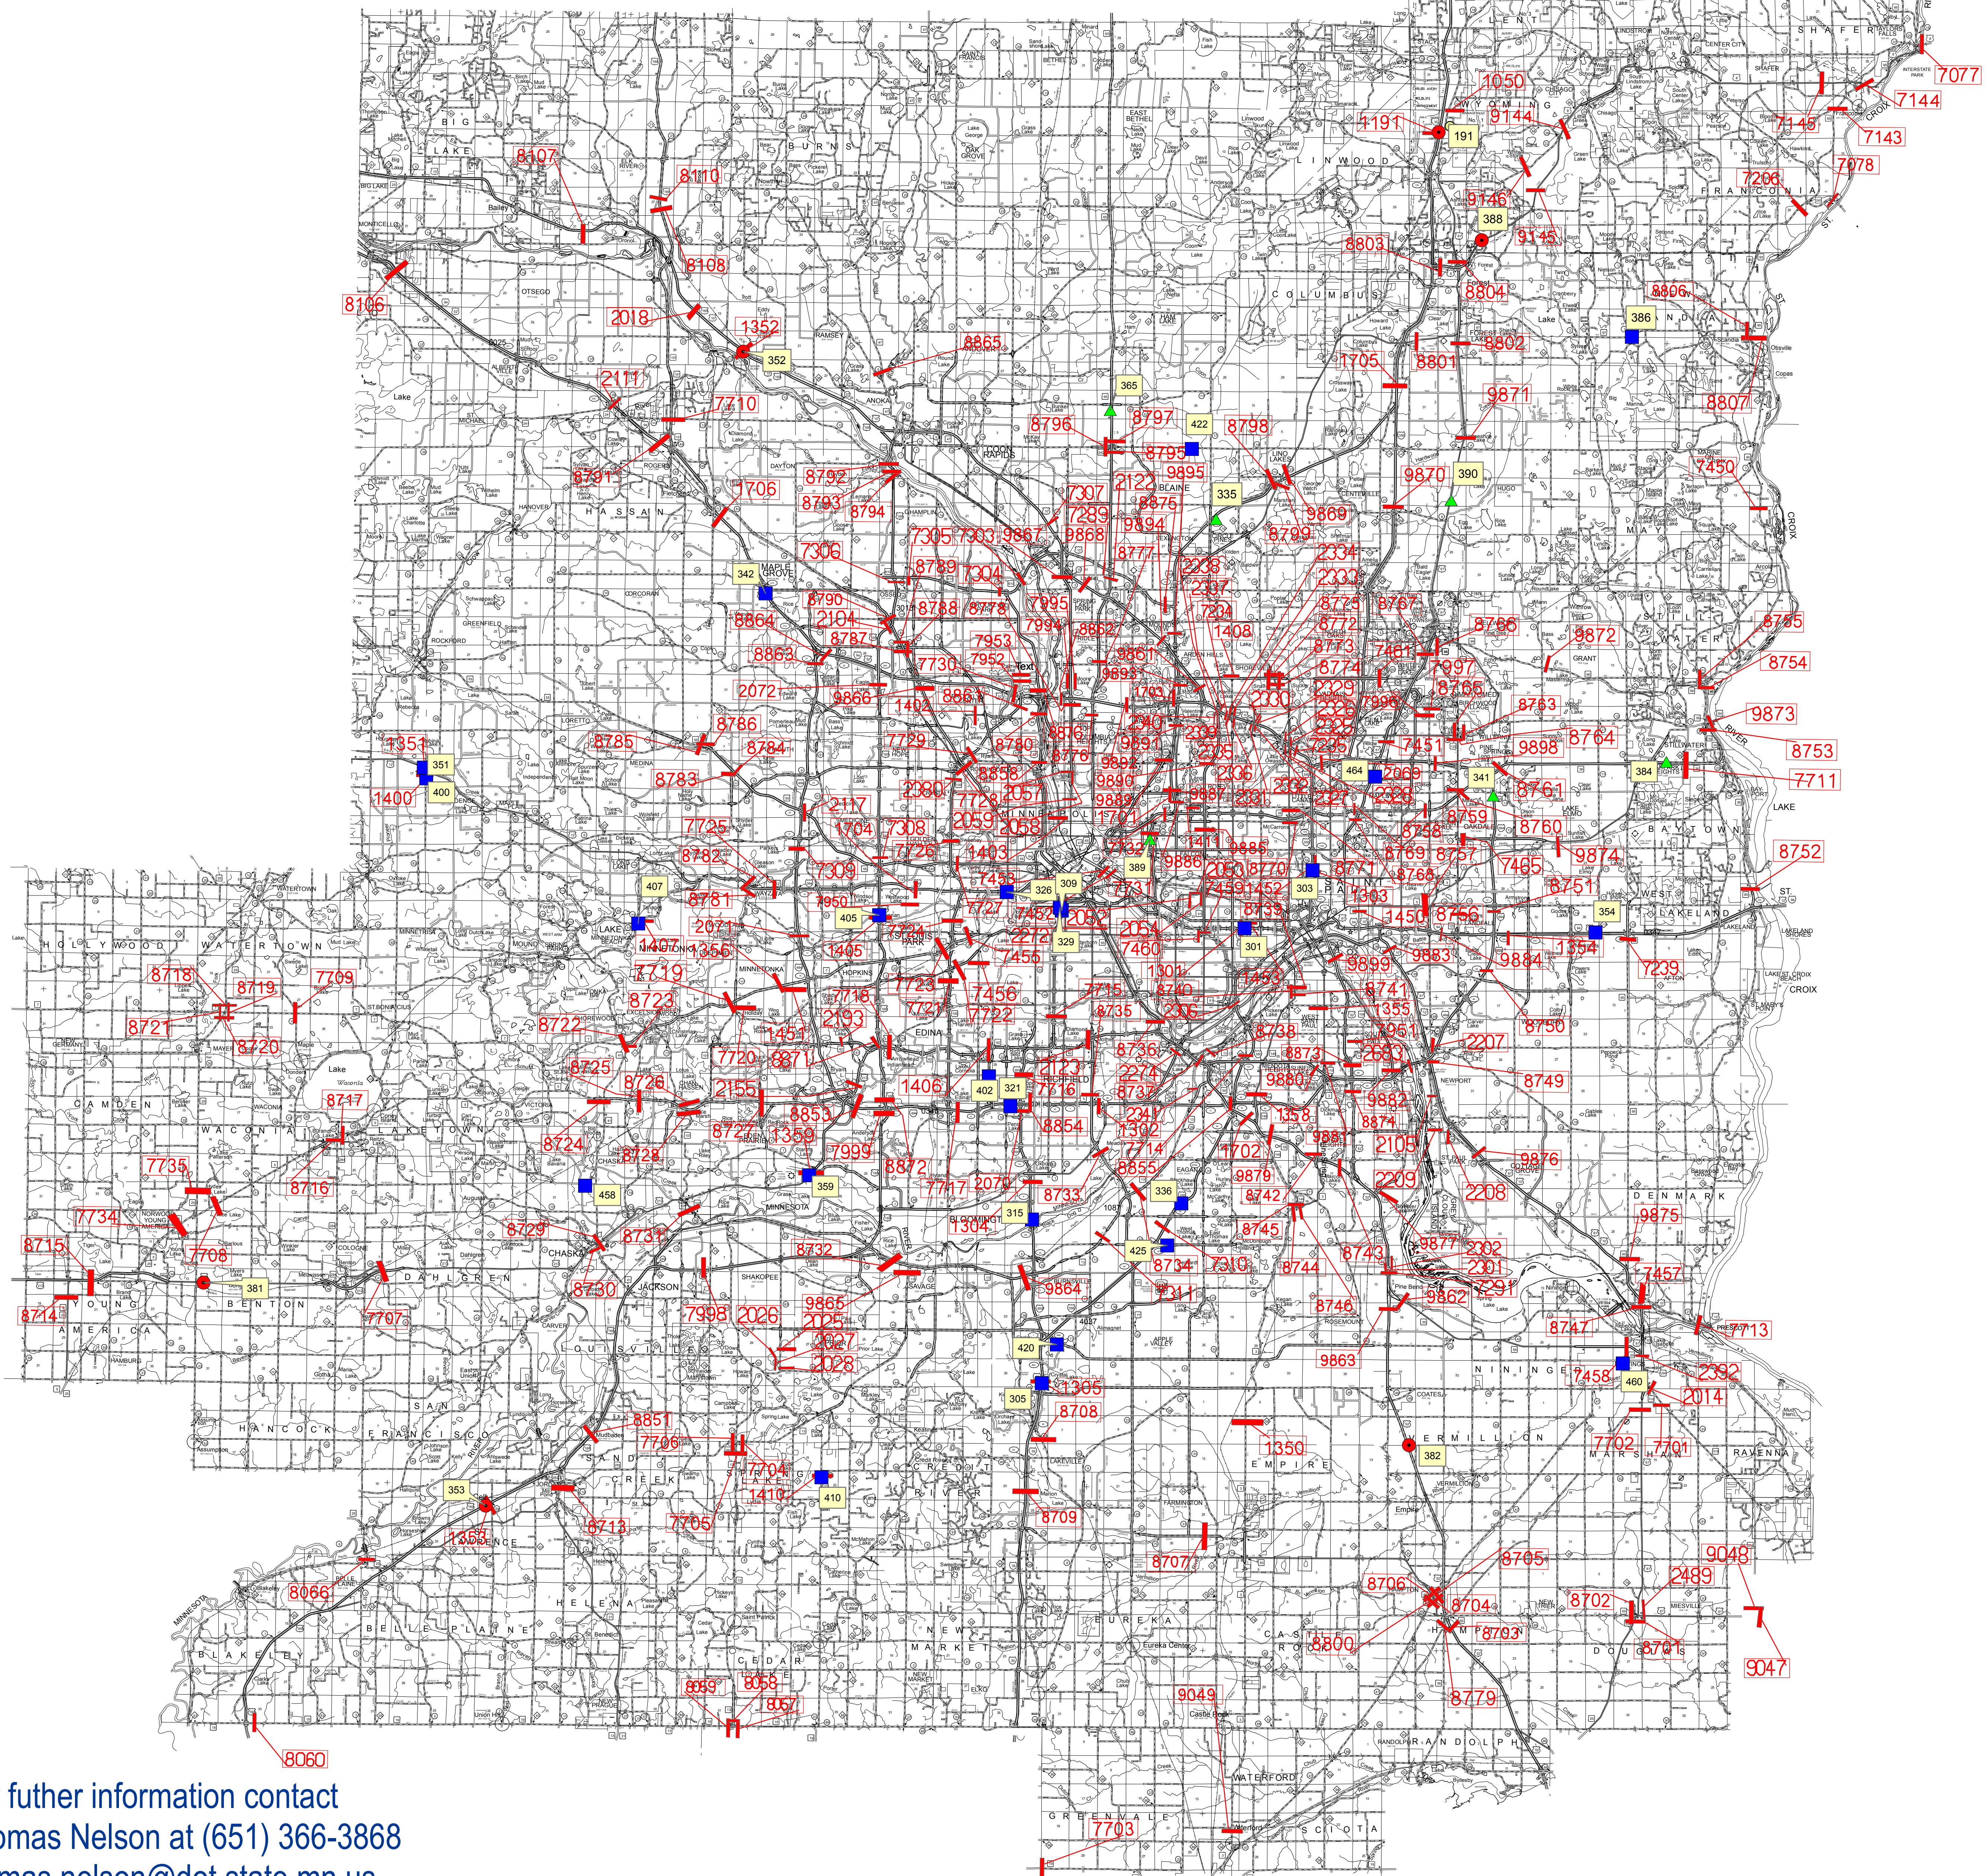

# 2007 Metro District Traffic Data Collection Sites

## Legend

ATRs

- ATR
- ▲ ATR/SPEED
- ATR/SPEED/CLASS

ATR = Automatic Traffic Recorder

**1234** = Short Duration Vehicle Classification Sites

For further information contact  
Thomas Nelson at (651) 366-3868  
thomas.nelson@dot.state.mn.us

Map Prepared by: Mn/DOT Office of Transportation Data & Analysis  
January 2008