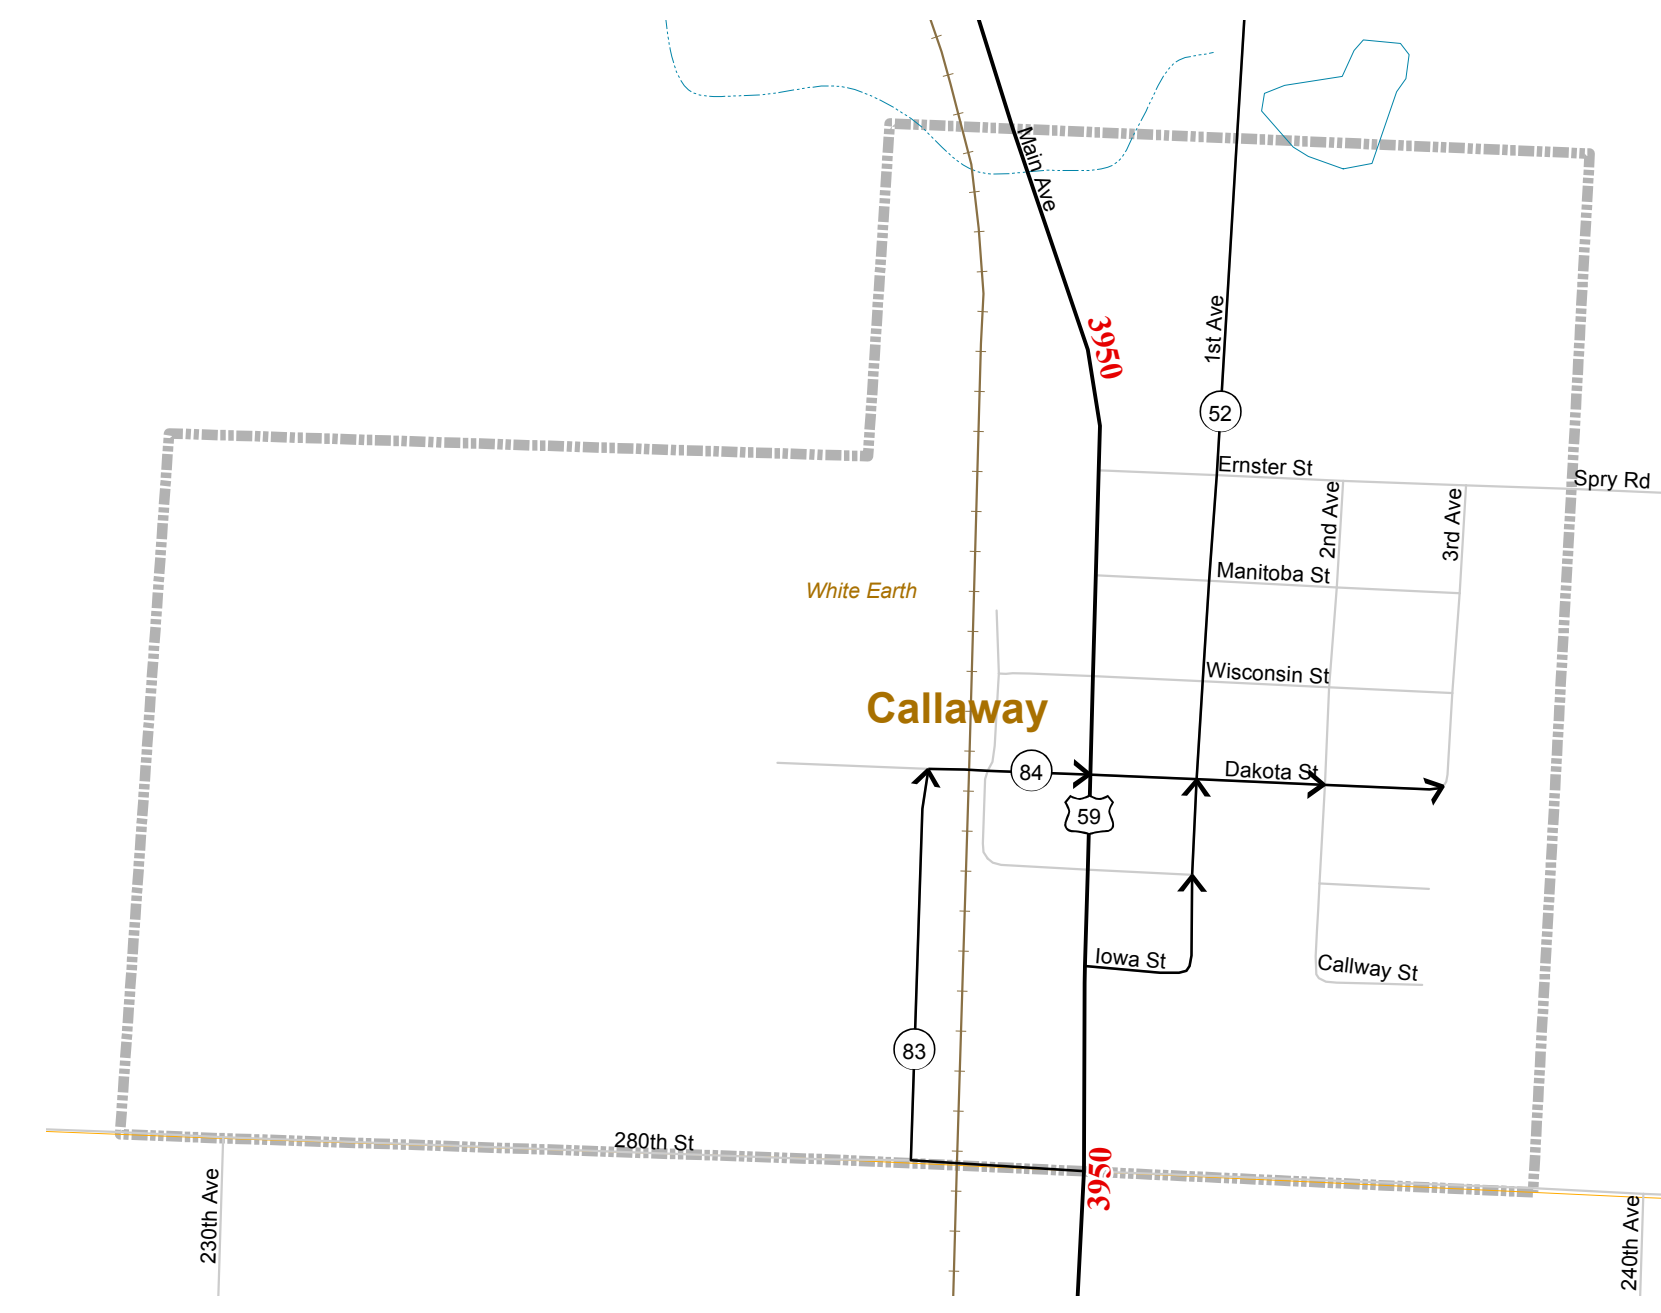

2010 TH Traffic Volumes Cities of Becker County - Sheet 1

Numerals Indicate Average Annual Daily Traffic (AADT) Volumes on Designated Roads

Traffic Volumes are Subject to Variability and Construction Effects
For More Info Visit:
<http://www.dot.state.mn.us/traffic/data/html/aadt.html>

MAP LEGEND

- Trunk Highway AADT
- CSAH and County Road AADT
- MSAS System AADT
- Interstate
- US Highway
- MN Highway
- CSAH
- MSAS
- County Road
- Other Roads
- Railroads
- Cities
- COUNTIES
- COUNTY SHEETS
- Lakes
- Rivers
- Perennial Streams
- Ditches
- National Forests
- National Parks
- Tribal Gov'ts
- State Forests
- State Parks

Cities:
Audubon
Callaway
Frazee
Lake Park
Ogema
Wolf Lake