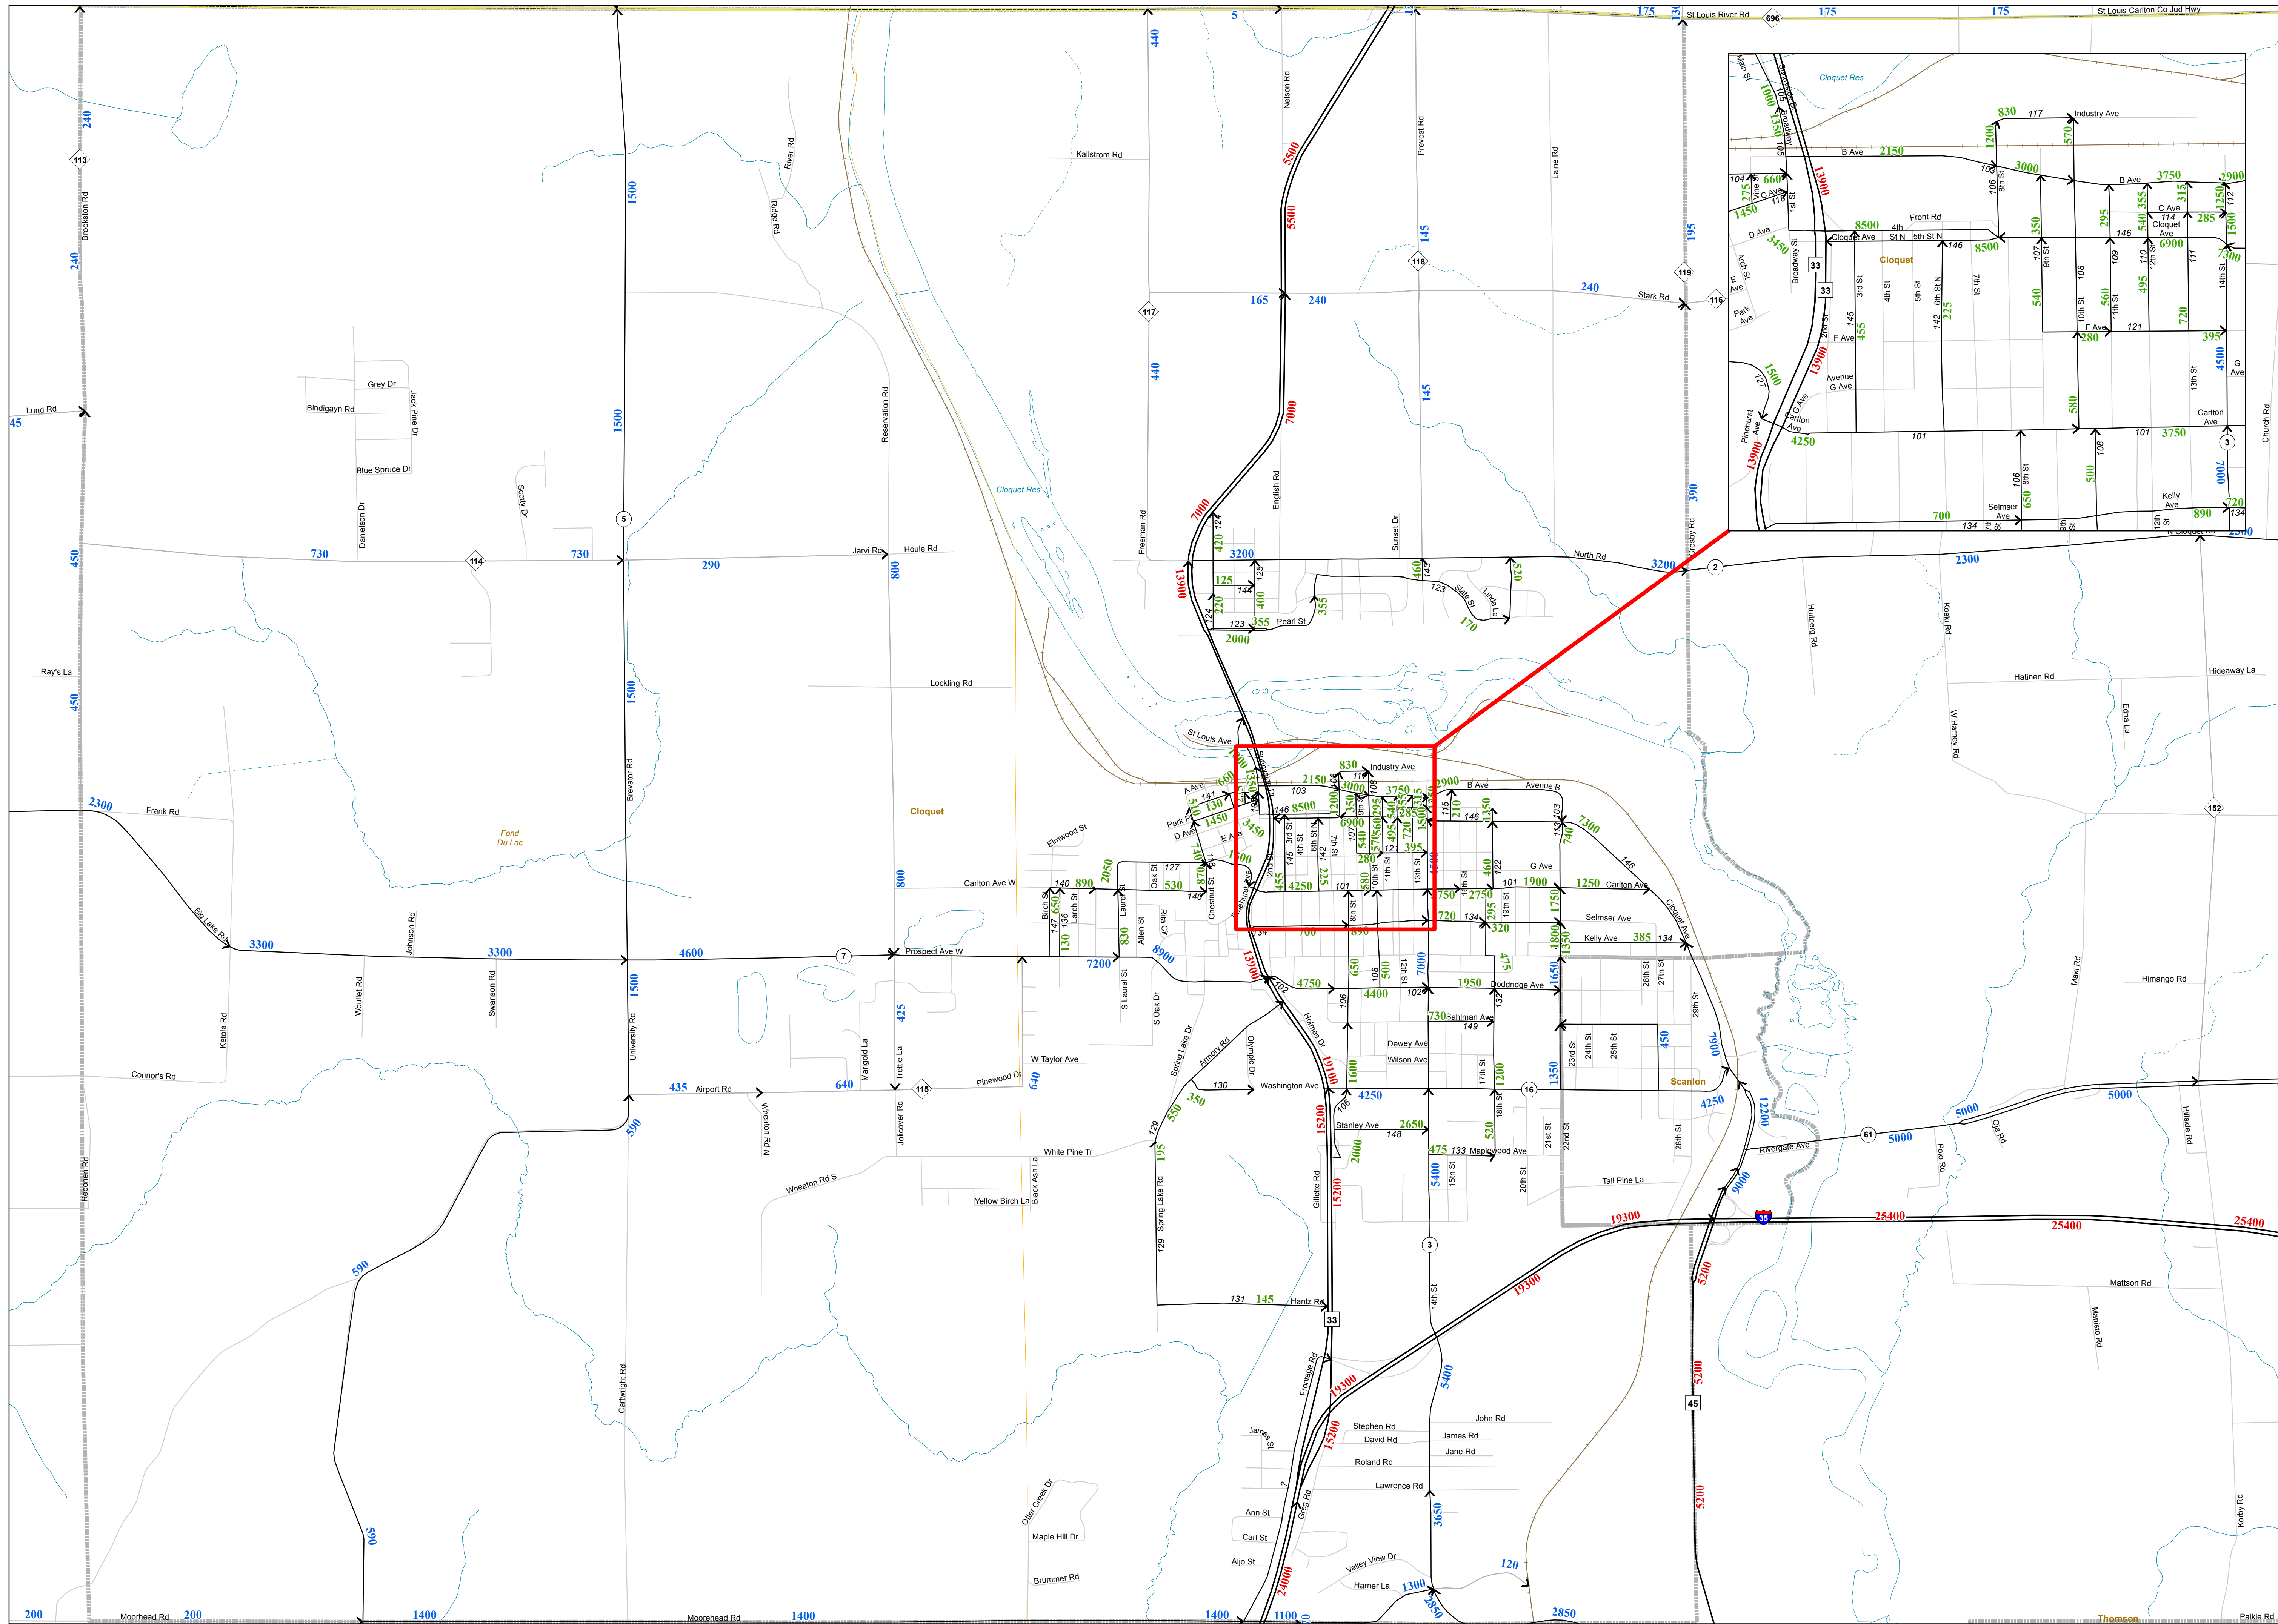

2010 Traffic Volumes City of Cloquet

MAP LEGEND

- Trunk Highway AADT
- CSAH and County Road AADT
- MSAS System AADT
- Interstate
- US Highway
- MN Highway
- CSAH
- MSAS
- County Road
- Other Roads
- Roadroads
- Cities
- COUNTIES
- COUNTY SHEETS
- Lakes
- Rivers
- Perennial Streams
- Ditches
- National Forests
- National Parks
- Tribal Gov'ts
- State Forests
- State Parks

Numerals Indicate Average Annual Daily Traffic (AADT) Volumes on Designated Roads

Traffic Volumes are Subject to Variability and Construction Effects
For More Info Visit:
<http://www.dot.state.mn.us/traffic/data/html/aadt.html>