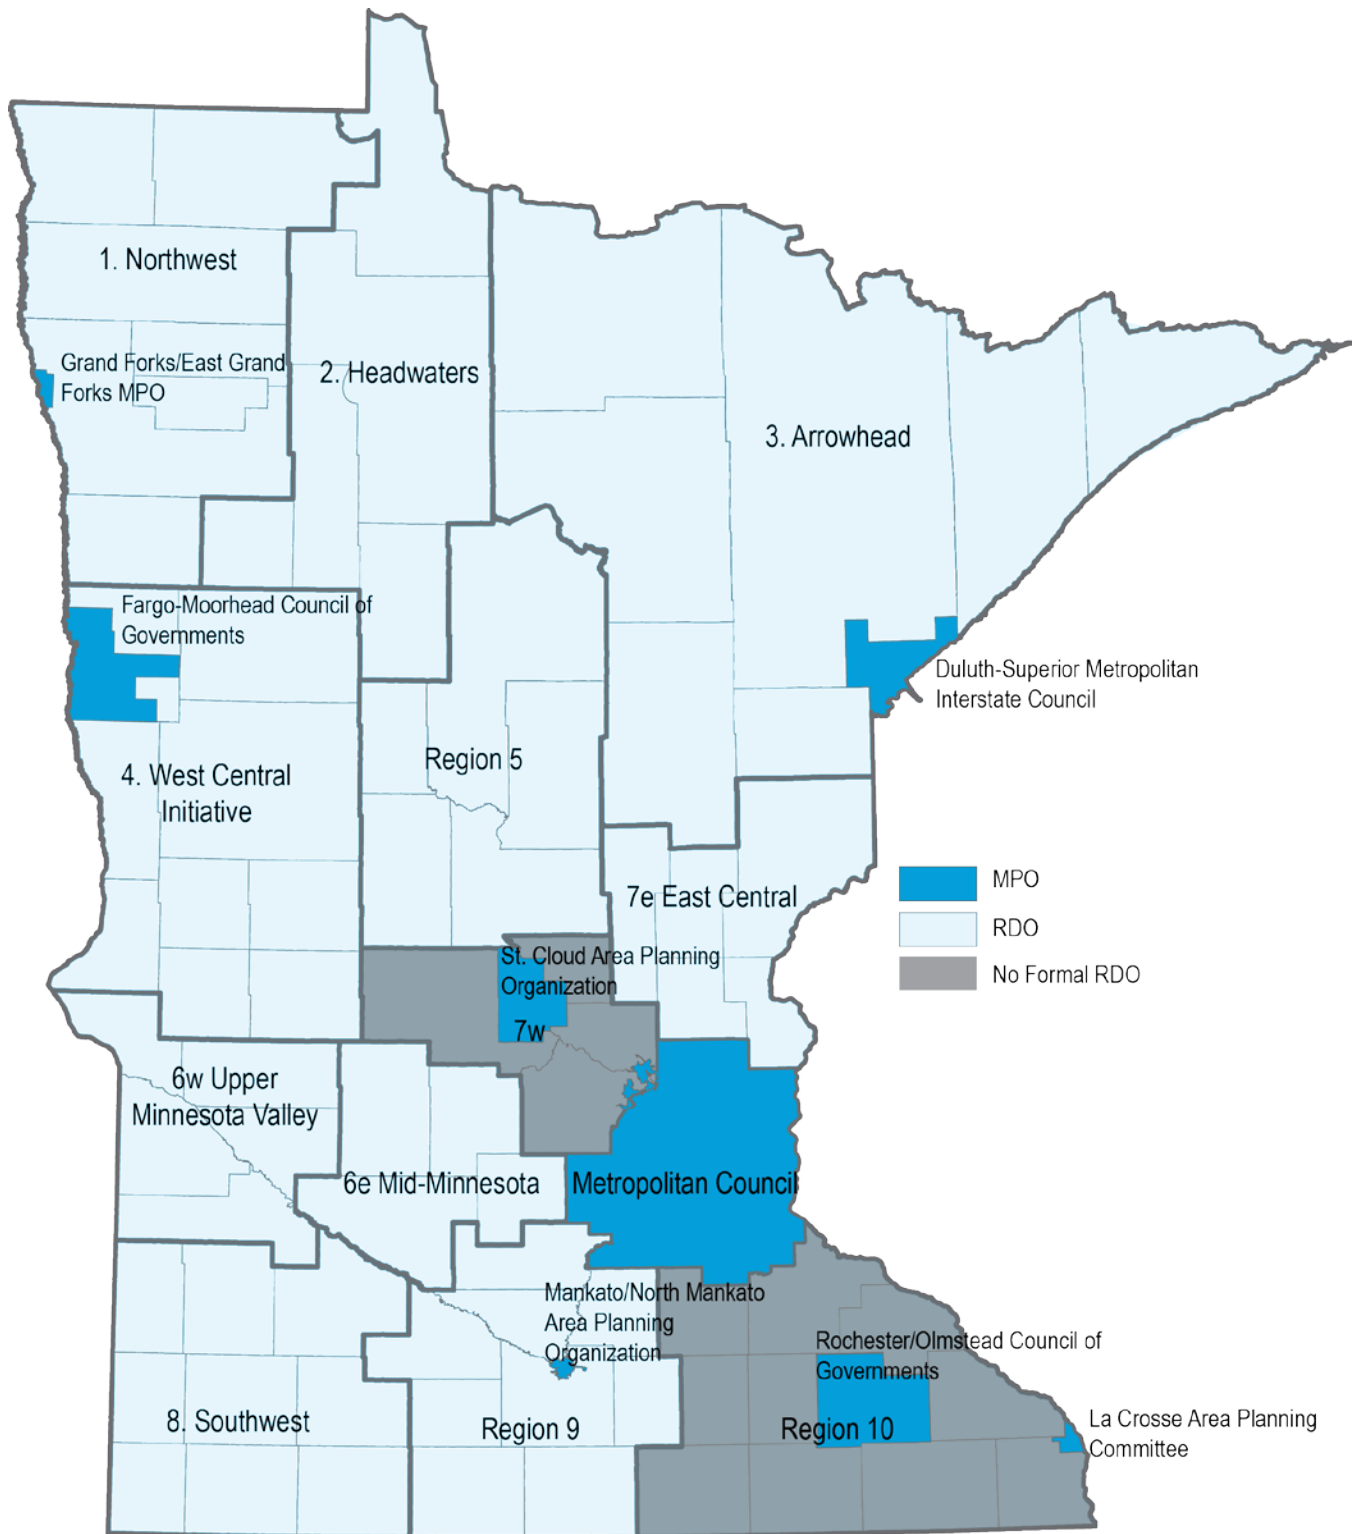

RDO & MPO Contact Information

Regional Development Organization Contact Information

Region	Organization name	Counties served	Address & phone	Website
1	Northwest Regional Development Commission	Kittson, Marshall, Norman, Pennington, Polk, Red Lake, Roseau	115 S Main St Warren, MN 56762 218-745-6733	www.nwrdc.org
2	Headwaters Regional Development Commission	Beltrami, Clearwater, Hubbard, Lake of the Woods, Mahnomen	403 4th St NW PO Box 906 Bemidji, MN 56601 218-444-4732	www.hrdc.org
3	Arrowhead Regional Development Commission	Aitkin, Carlton, Cook, Itasca, Koochiching, Lake, St. Louis	221 West 1st St Duluth, MN 55802 218-722-5545	www.ardc.org
4	West Central Initiative	Becker, Clay, Douglas, Grant, Otter Tail, Pope, Stevens, Traverse, Wilkin	1000 Western Ave PO Box 318 Fergus Falls, MN 56538 218-739-2239	www.wcif.org
5	Region 5 Development Commission	Cass, Crow Wing, Morrison, Todd, Wadena	200 1st Street NE Suite 2 Staples, MN 56479 218-894-3233	www.regionfive.org
6e	Mid-Minnesota Development Commission	Kandiyohi, McLeod, Meeker, Renville	333 SW 6th St Suite 2 Willmar, MN 56201 320-235-8504	www.mmrdc.org
6w	Upper Minnesota Valley Regional Development Commission	Big Stone, Chippewa, Lac qui Parle, Swift, Yellow Medicine	323 W Schlieman Ave Appleton, MN 56208 320-289-1981	www.umvrdc.org
7e	East Central Regional Development Commission	Chisago, Isanti, Kanabec, Mille Lacs, Pine	100 S Park St Mora, MN 55051 320-679-4065	www.region7erdc.org
7W	Administered by MnDOT District 3	Benton, Sherburne, Stearns and Wright	7694 Industrial Park Road Baxter, MN 56425 218-828-5700	www.dot.state.mn.us/d3/atp
8	Southwest Regional Development Commission	Cottonwood, Jackson, Lincoln, Lyon, Murray, Nobles, Pipestone, Redwood, Rock	2401 Broadway Ave Suite 1 Slayton, MN 56172 507-836-8547	www.swrdc.org
9	Region 9 Development Commission	Blue Earth, Brown, Faribault, Le Sueur, Martin, Nicollet, Sibley, Waseca, Watonwan	10 Civic Ctr Plaza P.O. Box 3367 Mankato, MN 56002 507-387-5643	www.rndc.org
10	Administered by MnDOT District 6	Rice, Goodhue, Wabasha, Steele, Dodge, Olmsted, Winona, Freeborn, Mower, Fillmore, Houston	2900 48th Street NW Rochester, MN 55901 507-286-7500	www.dot.state.mn.us/d6/atp