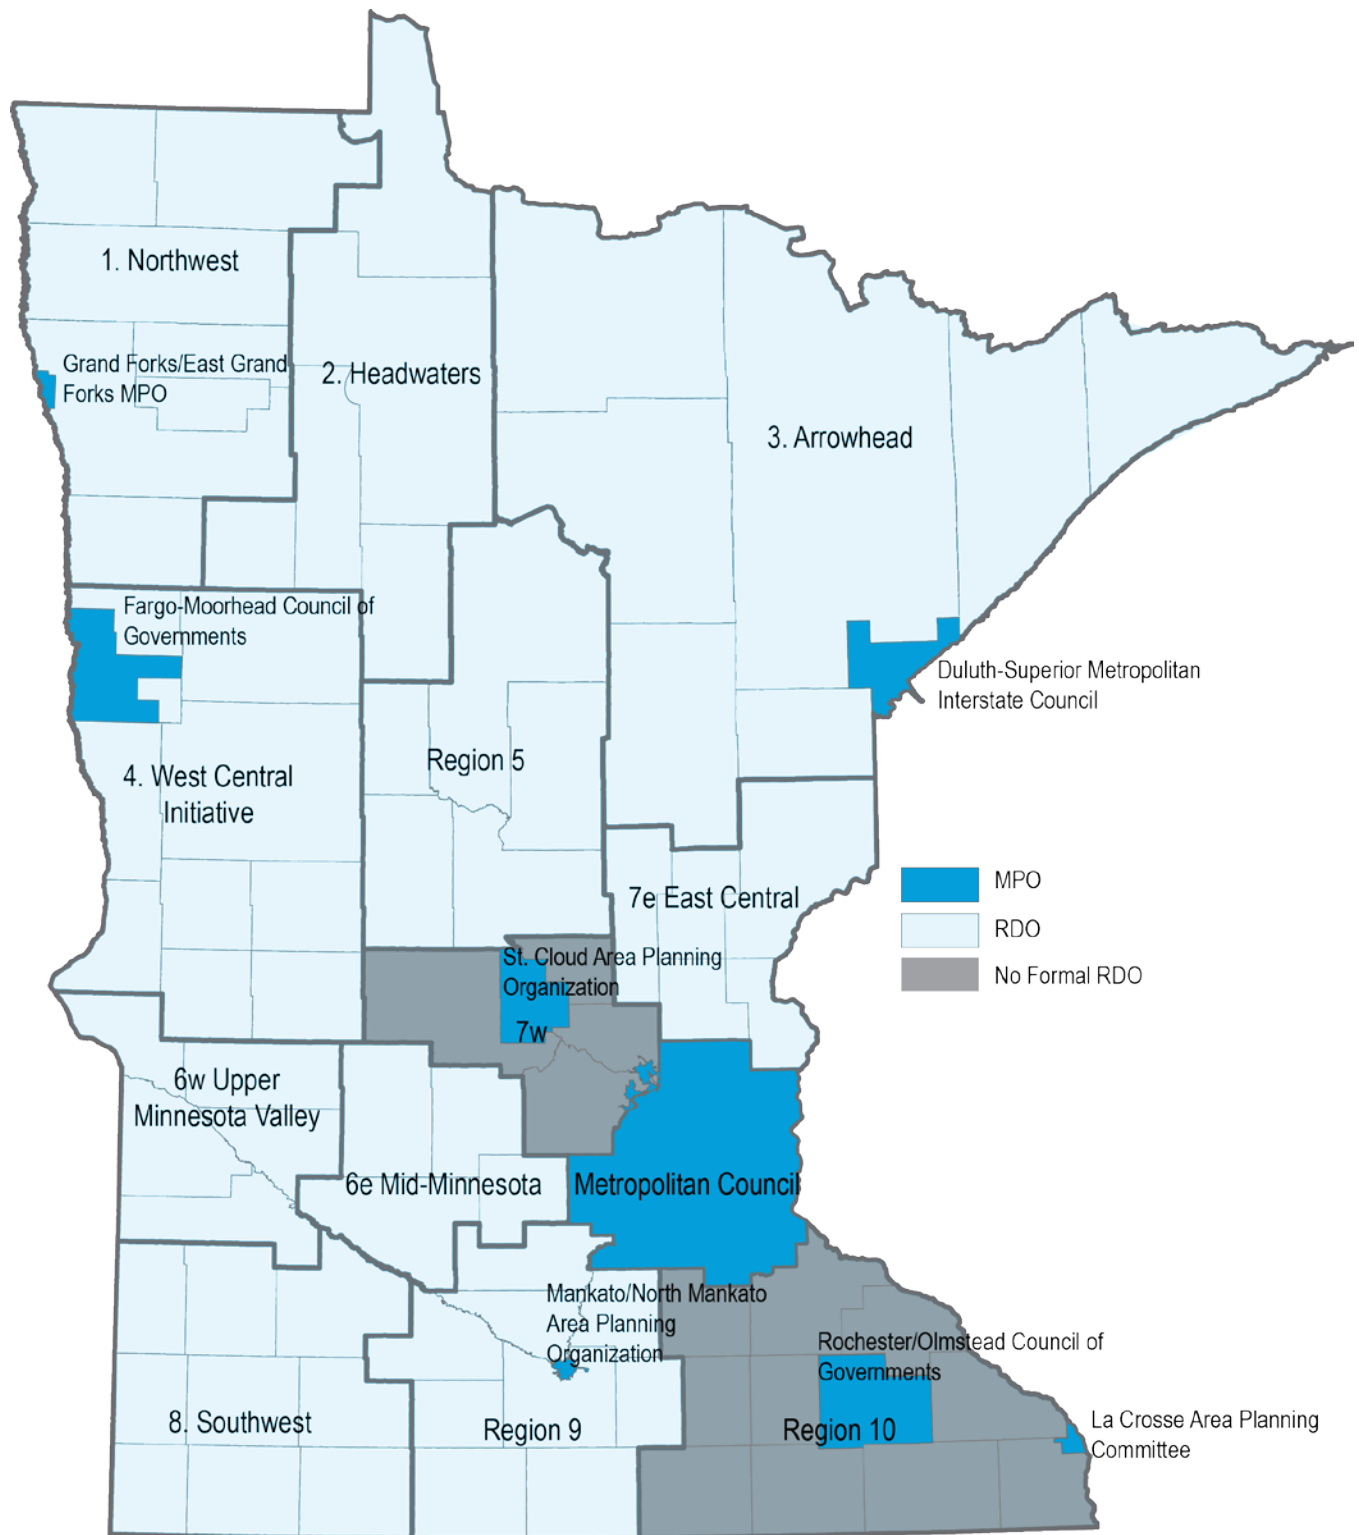

RDO & MPO Contact Information

Regional Development Organization Contact Information

Region	Organization name	Counties served	Address & phone	Website
1	Northwest Regional Development Commission	Kittson, Marshall, Norman, Pennington, Polk, Red Lake, Roseau	115 S Main St Warren, MN 56762 218-745-6733	www.nwrdc.org
2	Headwaters Regional Development Commission	Beltrami, Clearwater, Hubbard, Lake of the Woods, Mahnommen	403 4th St NW PO Box 906 Bemidji, MN 56601 218-444-4732	www.hrdc.org
3	Arrowhead Regional Development Commission	Aitkin, Carlton, Cook, Itasca, Koochiching, Lake, St. Louis	221 West 1st St Duluth, MN 55802 218-722-5545	www.ardc.org
4	West Central Initiative	Becker, Clay, Douglas, Grant, Otter Tail, Pope, Stevens, Traverse, Wilkin	1000 Western Ave PO Box 318 Fergus Falls, MN 56538 218-739-2239	www.wcif.org
5	Region 5 Development Commission	Cass, Crow Wing, Morrison, Todd, Wadena	200 1st Street NE Suite 2 Staples, MN 56479 218-894-3233	www.regionfive.org
6e	Mid-Minnesota Development Commission	Kandiyohi, McLeod, Meeker, Renville	333 SW 6th St Suite 2 Willmar, MN 56201 320-235-8504	www.mmrdc.org
6w	Upper Minnesota Valley Regional Development Commission	Big Stone, Chippewa, Lac qui Parle, Swift, Yellow Medicine	323 W Schlieman Ave Appleton, MN 56208 320-289-1981	www.umvrdc.org
7e	East Central Regional Development Commission	Chisago, Isanti, Kanabec, Mille Lacs, Pine	100 S Park St Mora, MN 55051 320-679-4065	www.region7erdc.org
8	Southwest Regional Development Commission	Cottonwood, Jackson, Lincoln, Lyon, Murray, Nobles, Pipestone, Redwood, Rock	2401 Broadway Ave Suite 1 Slayton, MN 56172 507-836-8547	www.swrdc.org
9	Region 9 Development Commission	Blue Earth, Brown, Fairbault, Le Suer, Martin, Nicollet, Sibley, Waseca, Watonwan	10 Civic Ctr Plaza P.O. Box 3367 Mankato, MN 56002 507-387-5643	www.rndc.org